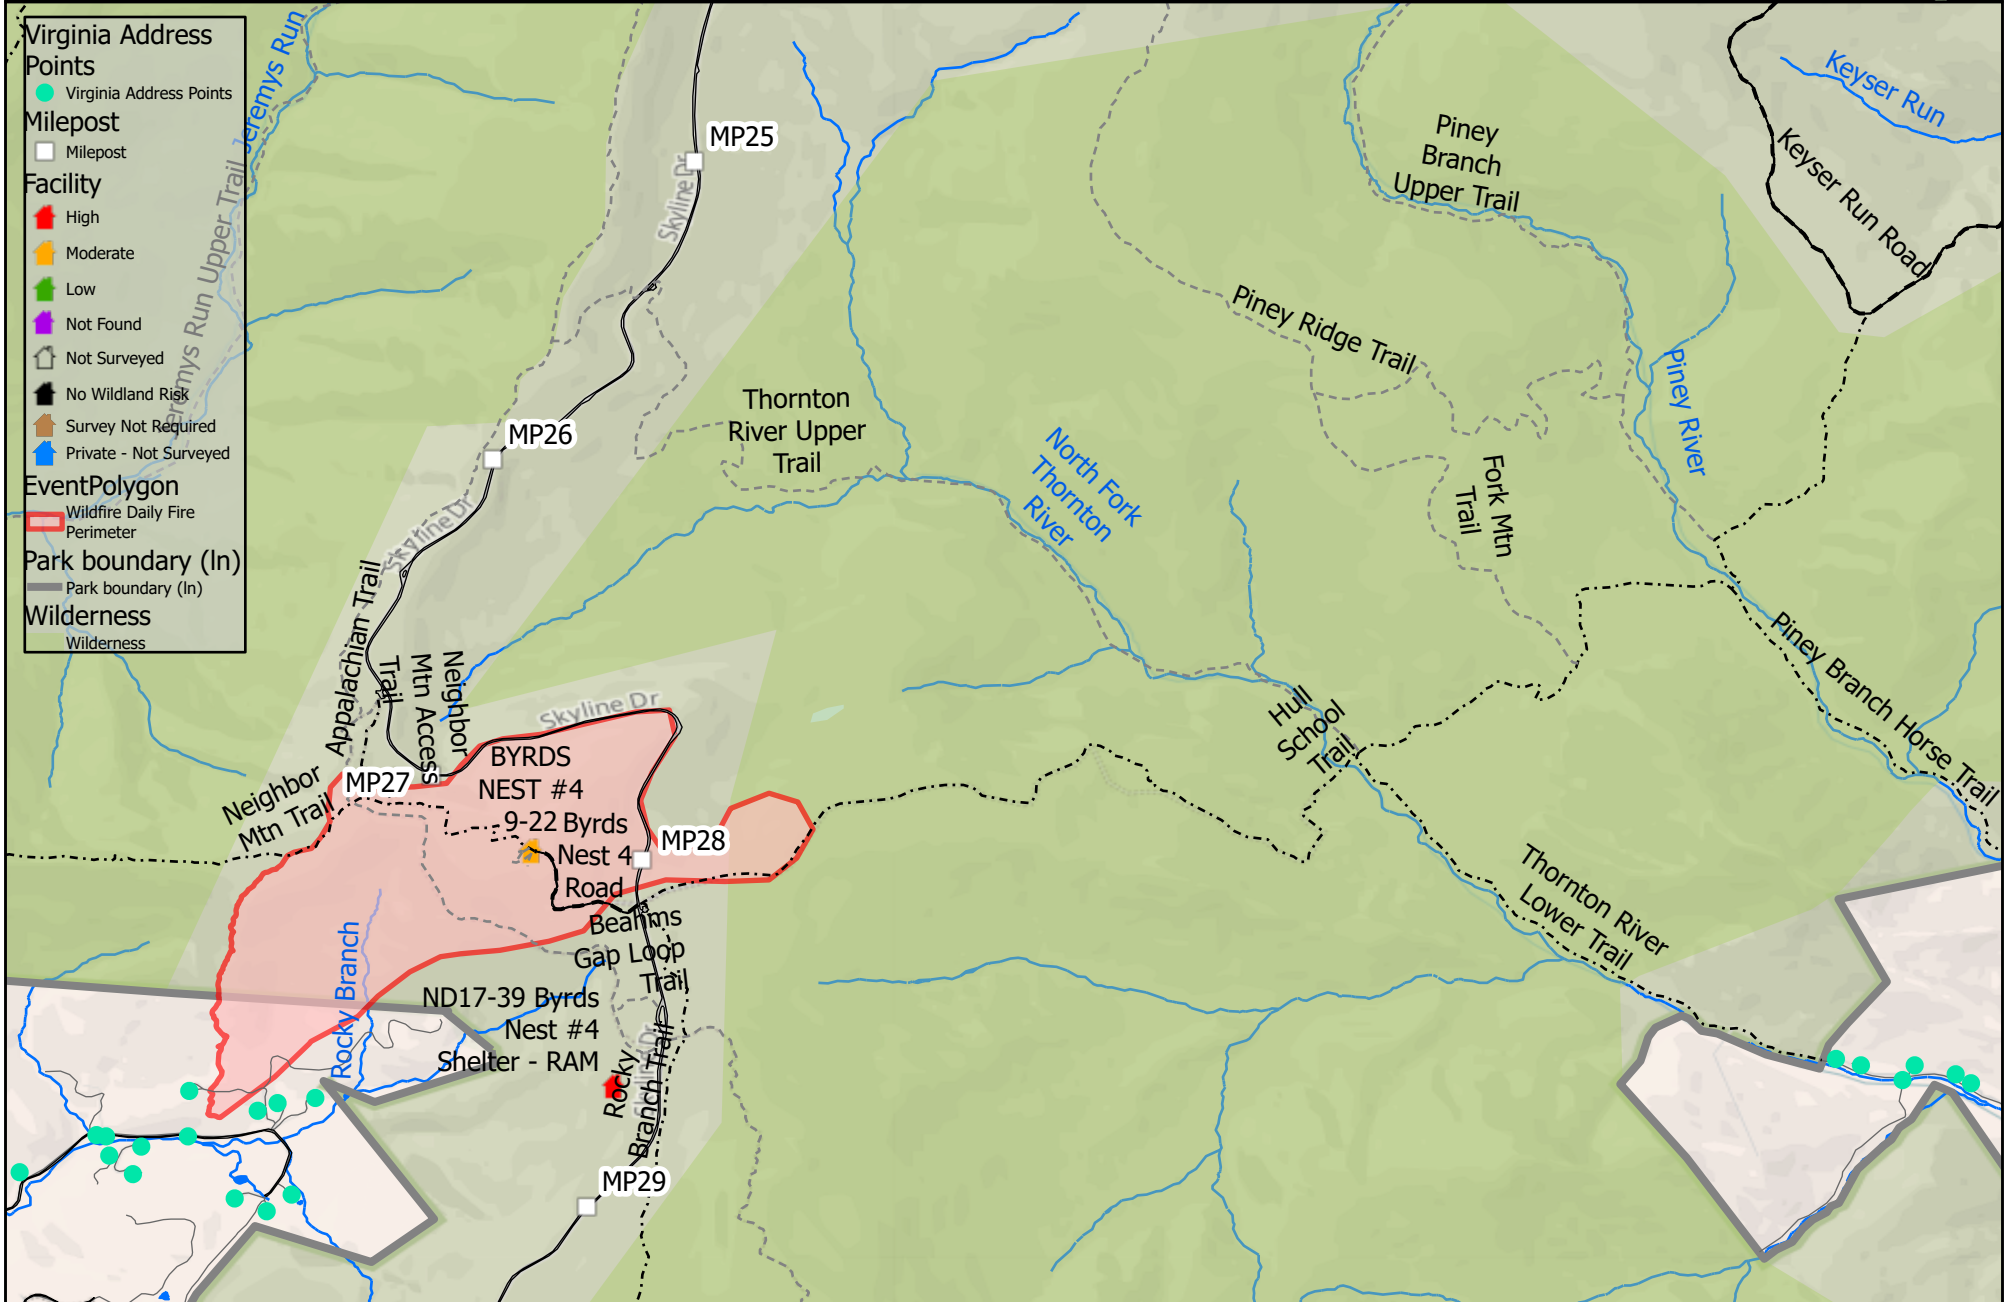

Rocky Branch; March 20, 2024 @2230

Resource Map, Shenandoah National Park

National Park Service
U.S. Department of the Interior

Date Saved: 3/20/2024