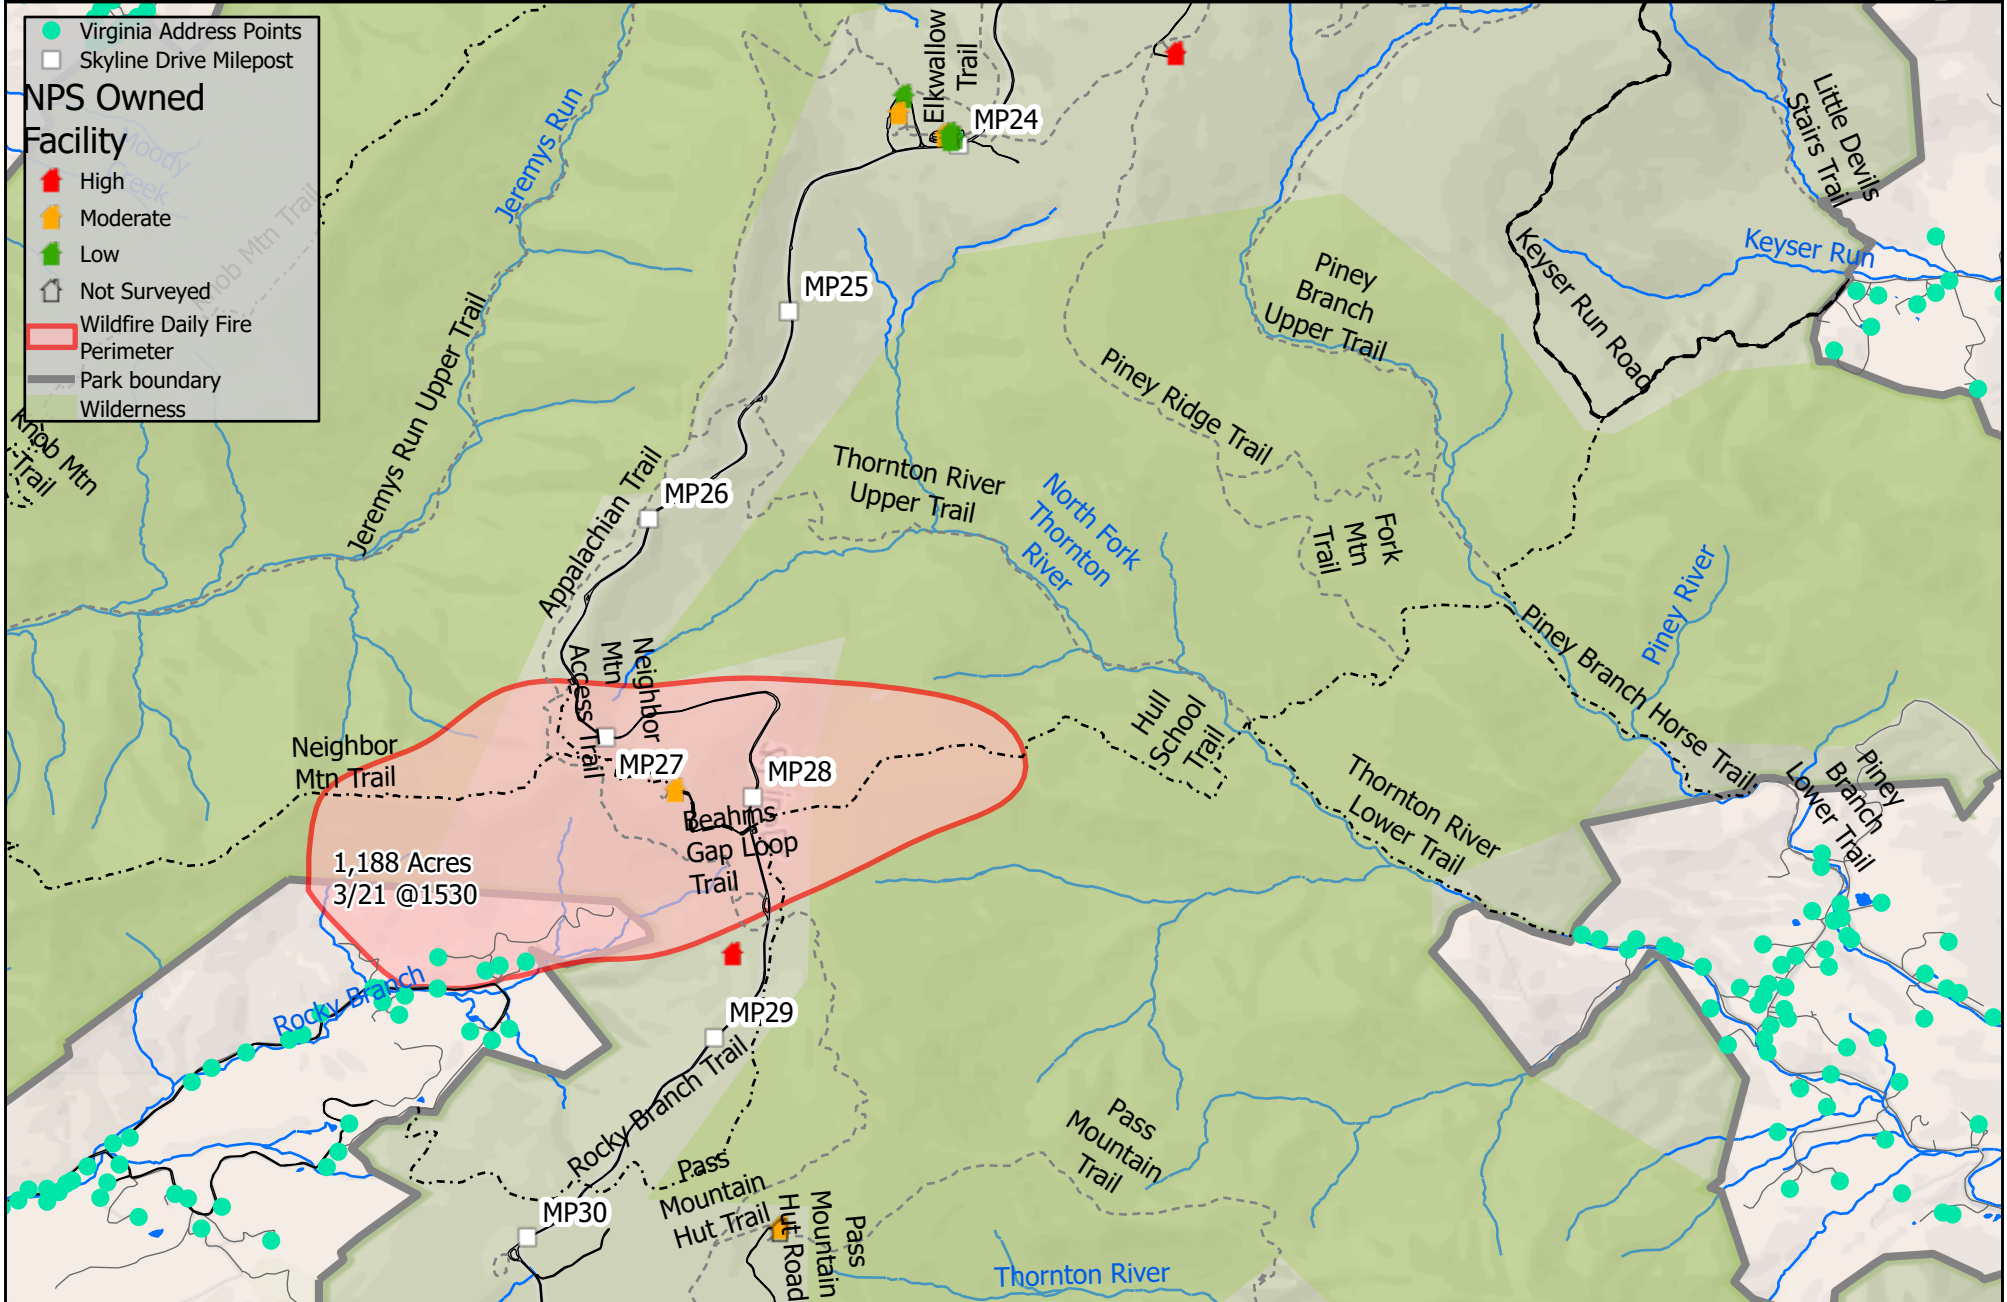

Rocky Branch; March 21, 2024 @1530

Orientation Map, Shenandoah National Park

National Park Service
U.S. Department of the Interior

Date Saved: 3/21/2024