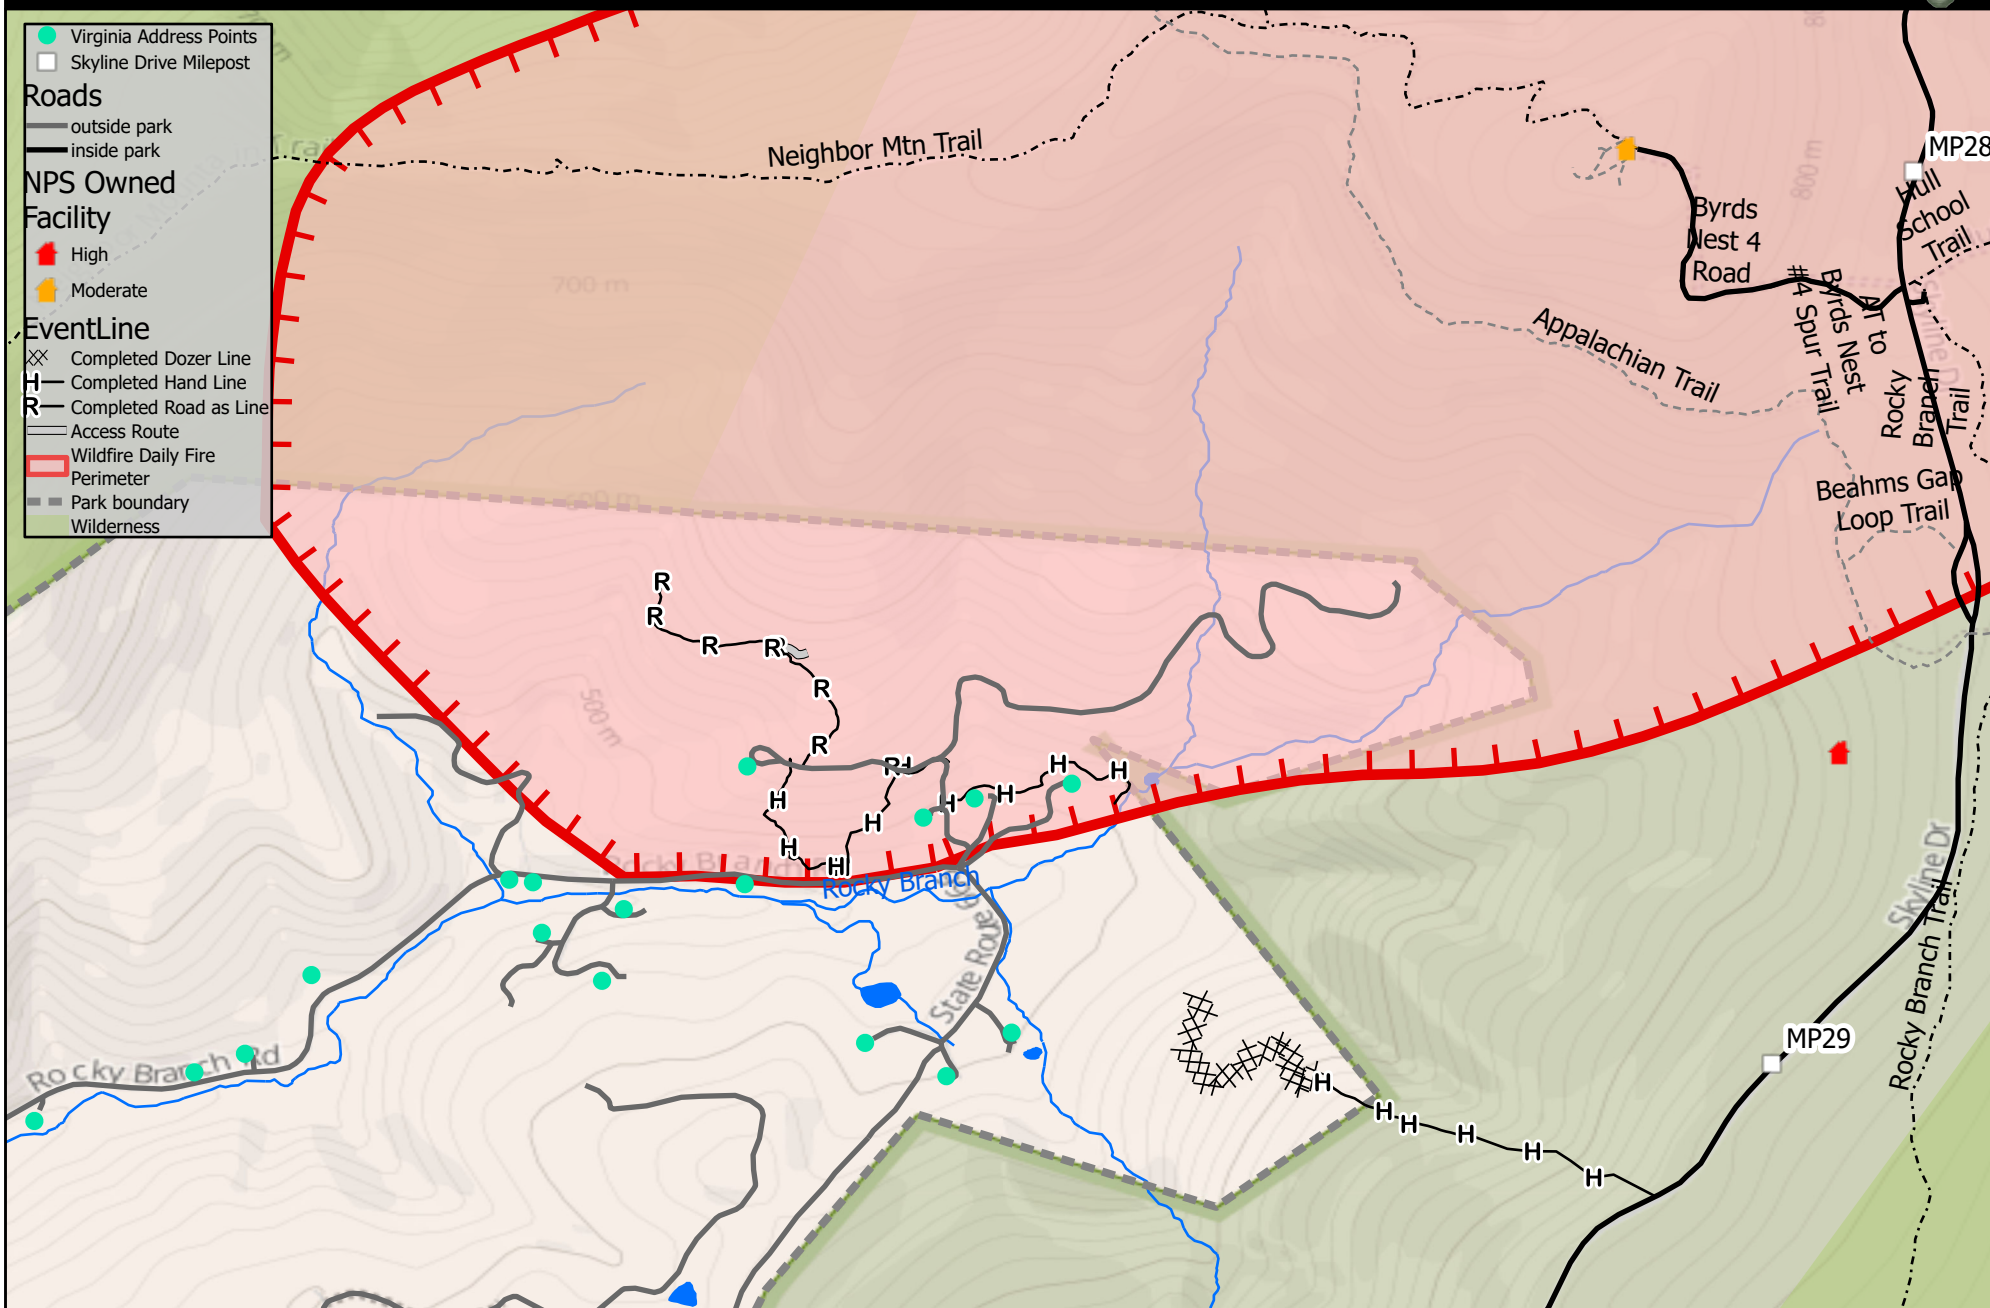

Rocky Branch; March 21, 2024 @1530

Operations Map, Shenandoah National Park

National Park Service
U.S. Department of the Interior

- Virginia Address Points
- Skyline Drive Milepost
- Roads**
- outside park
- inside park
- NPS Owned Facility**
- High
- Moderate
- EventLine**
- ⊗ Completed Dozer Line
- H Completed Hand Line
- R Completed Road as Line
- Access Route
- ▭ Wildfire Daily Fire Perimeter
- ▭ Park boundary
- ▭ Wilderness