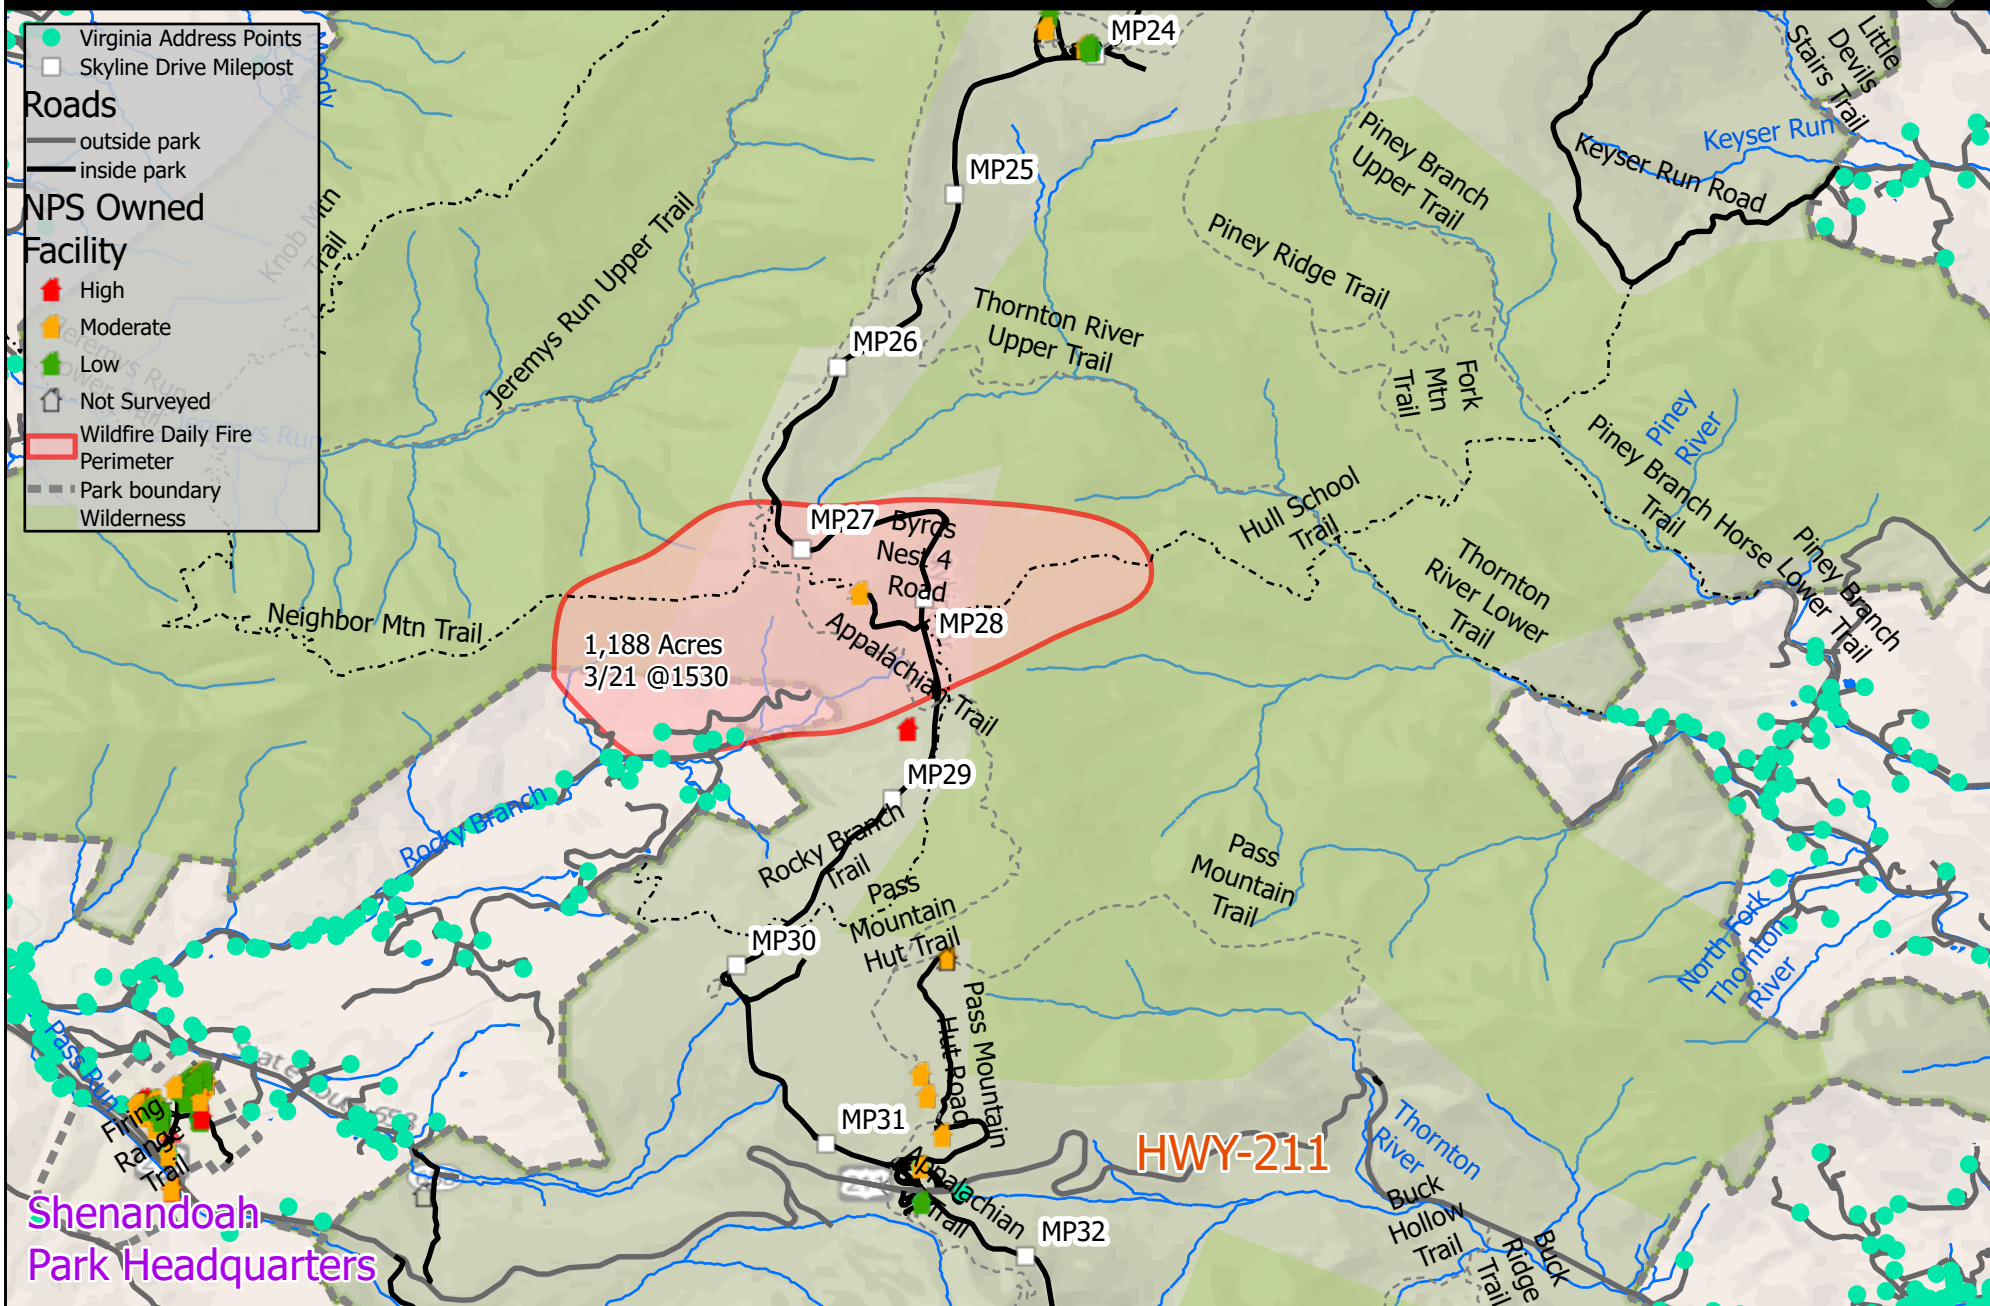

# Rocky Branch; March 21, 2024 @1530

Orientation Map, Shenandoah National Park

National Park Service  
U.S. Department of the Interior

Date Saved: 3/21/2024