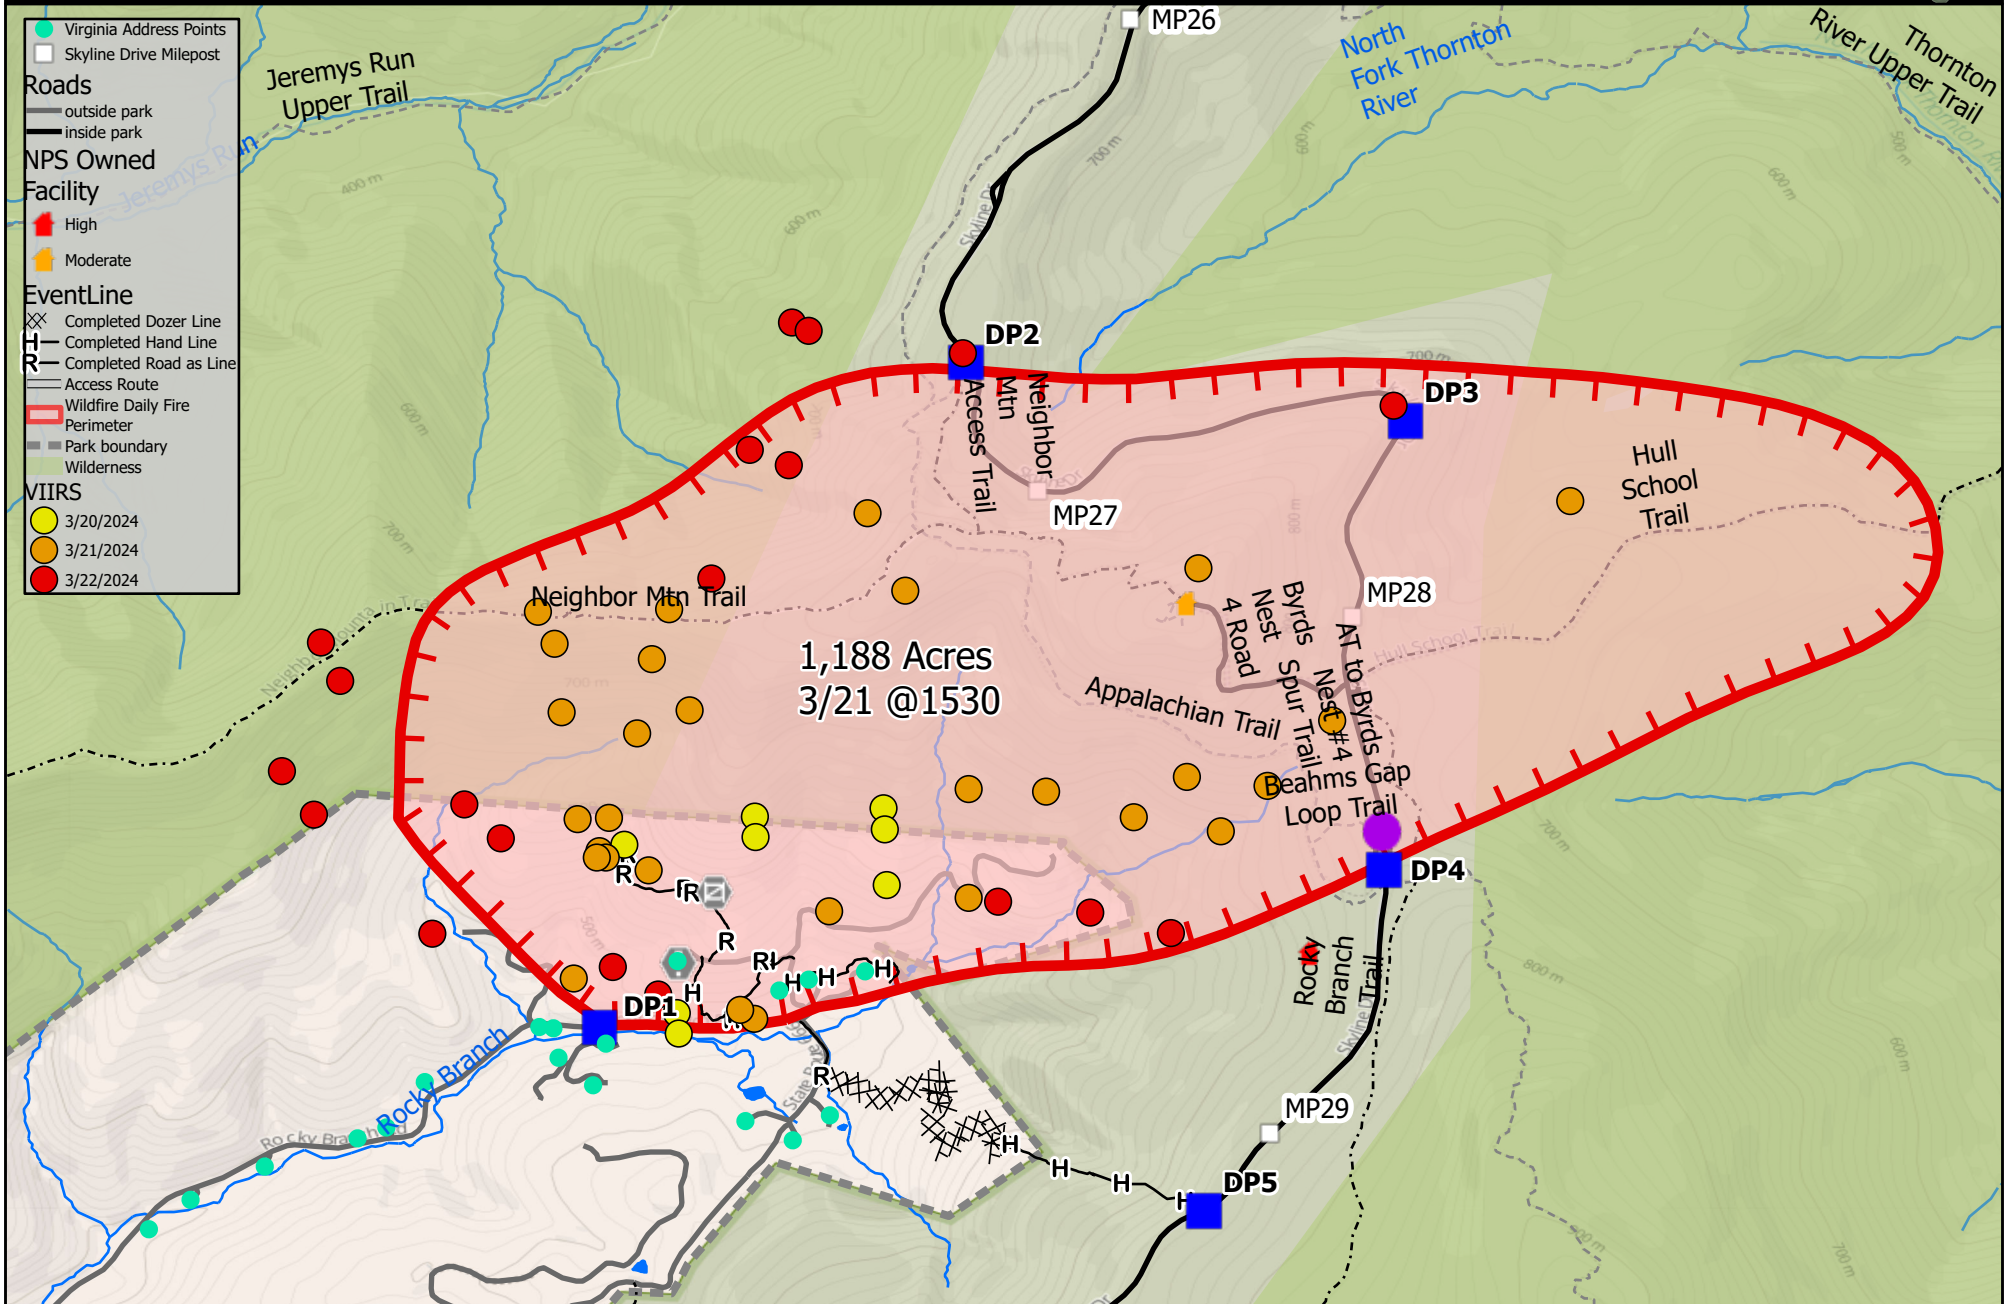

Rocky Branch; March 22, 2024

Operations Map, Shenandoah National Park

National Park Service
U.S. Department of the Interior

- Virginia Address Points
- Skyline Drive Milepost
- Roads
 - outside park
 - inside park
- NPS Owned Facility
 - High
 - Moderate
- EventLine
 - Completed Dozer Line
 - Completed Hand Line
 - Completed Road as Line
 - Access Route
 - Wildfire Daily Fire Perimeter
 - Park boundary
 - Wilderness
- VIIRS
 - 3/20/2024
 - 3/21/2024
 - 3/22/2024

1,188 Acres
3/21 @1530

Date Saved: 3/22/2024