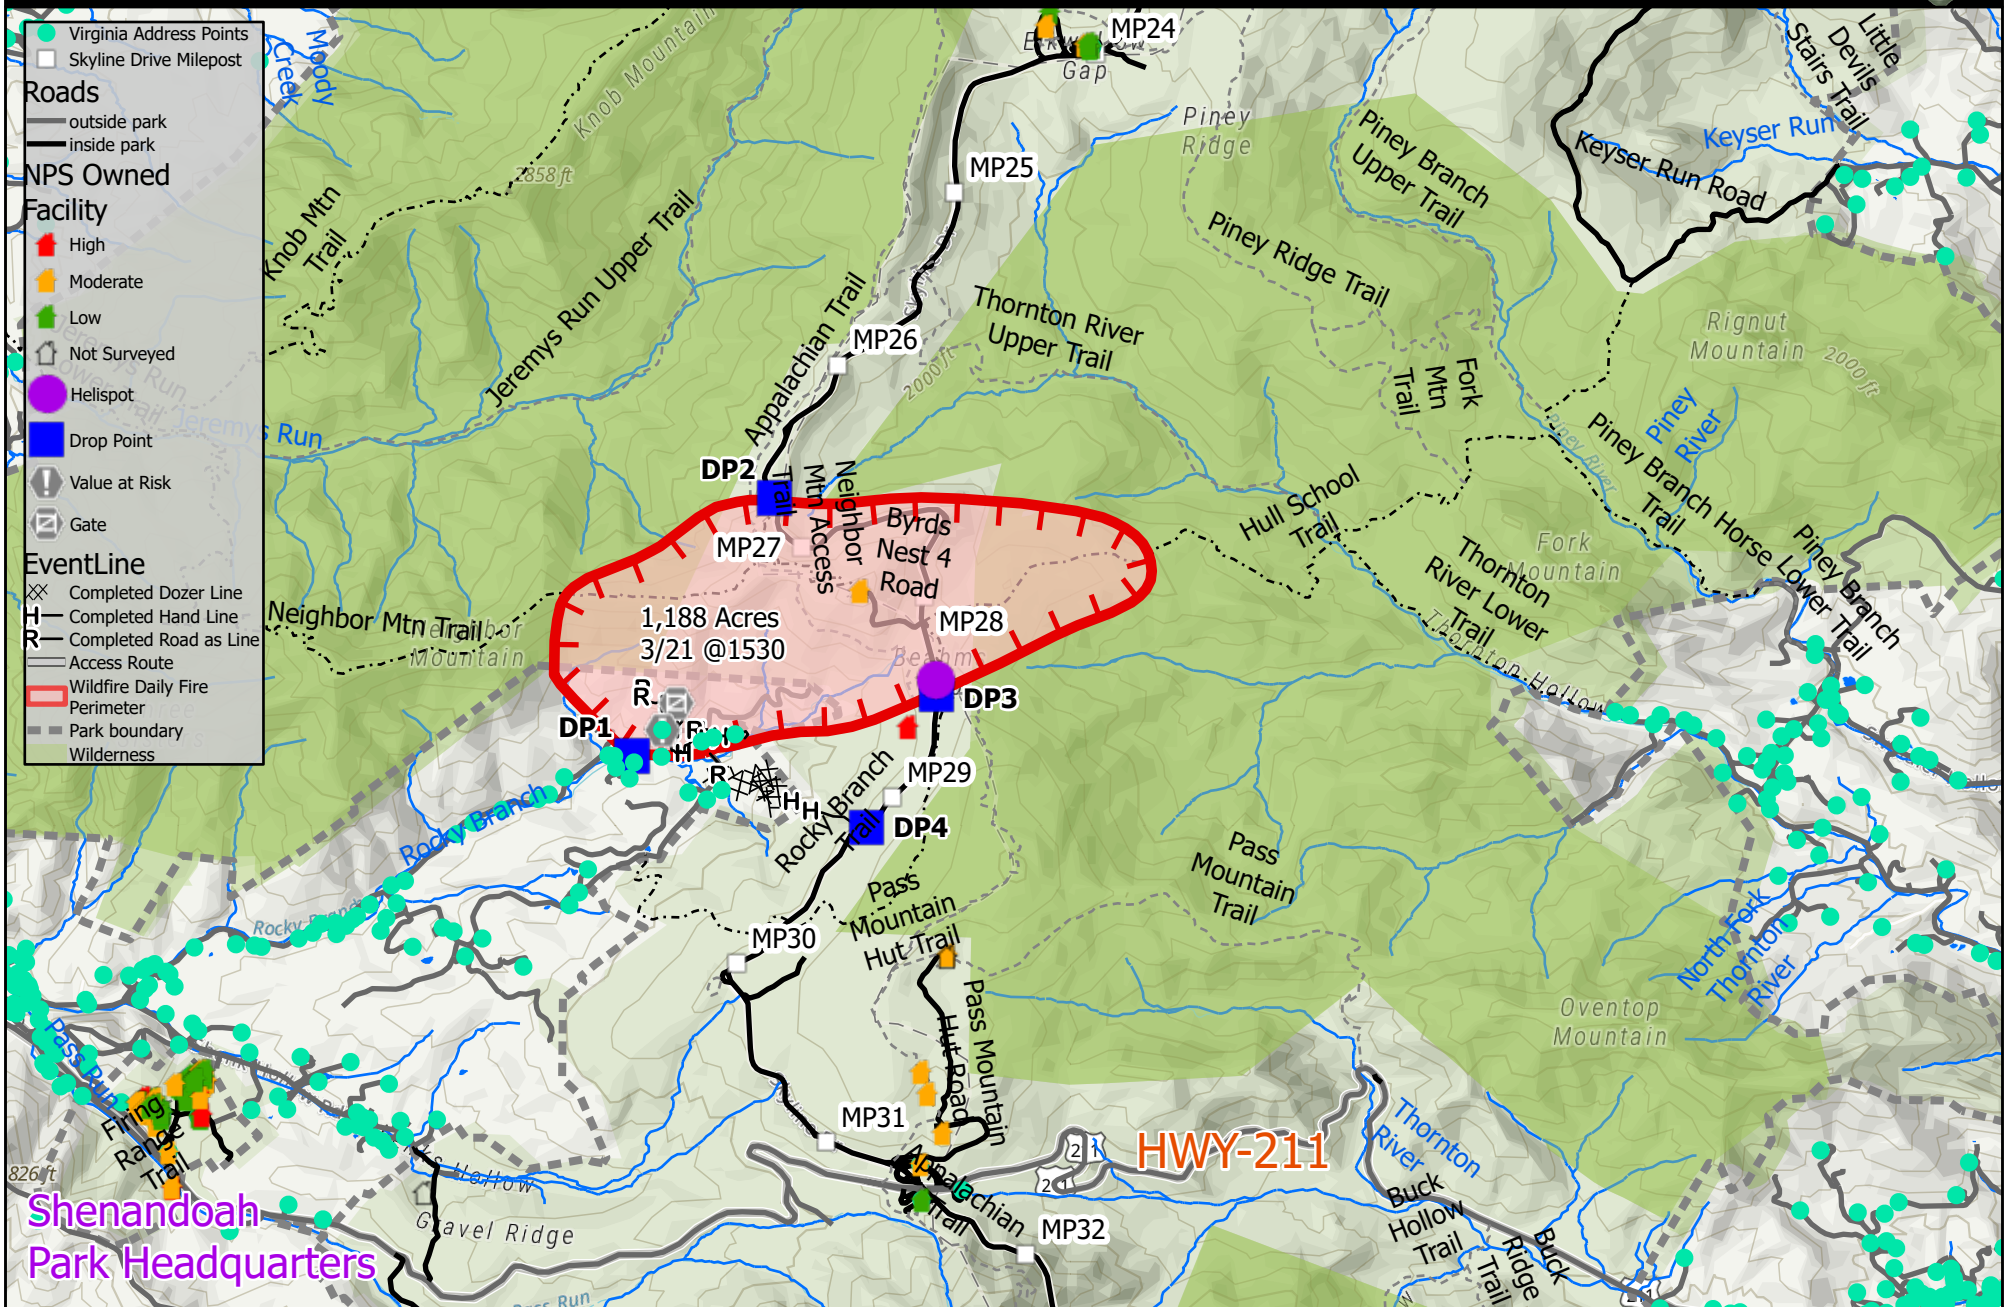

Rocky Branch; March 22, 2024

Orientation Map, Shenandoah National Park

National Park Service
U.S. Department of the Interior

- Virginia Address Points
- Skyline Drive Milepost
- Roads
 - outside park
 - inside park
- NPS Owned Facility
 - High
 - Moderate
 - Low
 - Not Surveyed
 - Helispot
 - Drop Point
 - Value at Risk
 - Gate
- EventLine
 - Completed Dozer Line
 - Completed Hand Line
 - Completed Road as Line
 - Access Route
 - Wildfire Daily Fire Perimeter
 - Park boundary
 - Wilderness