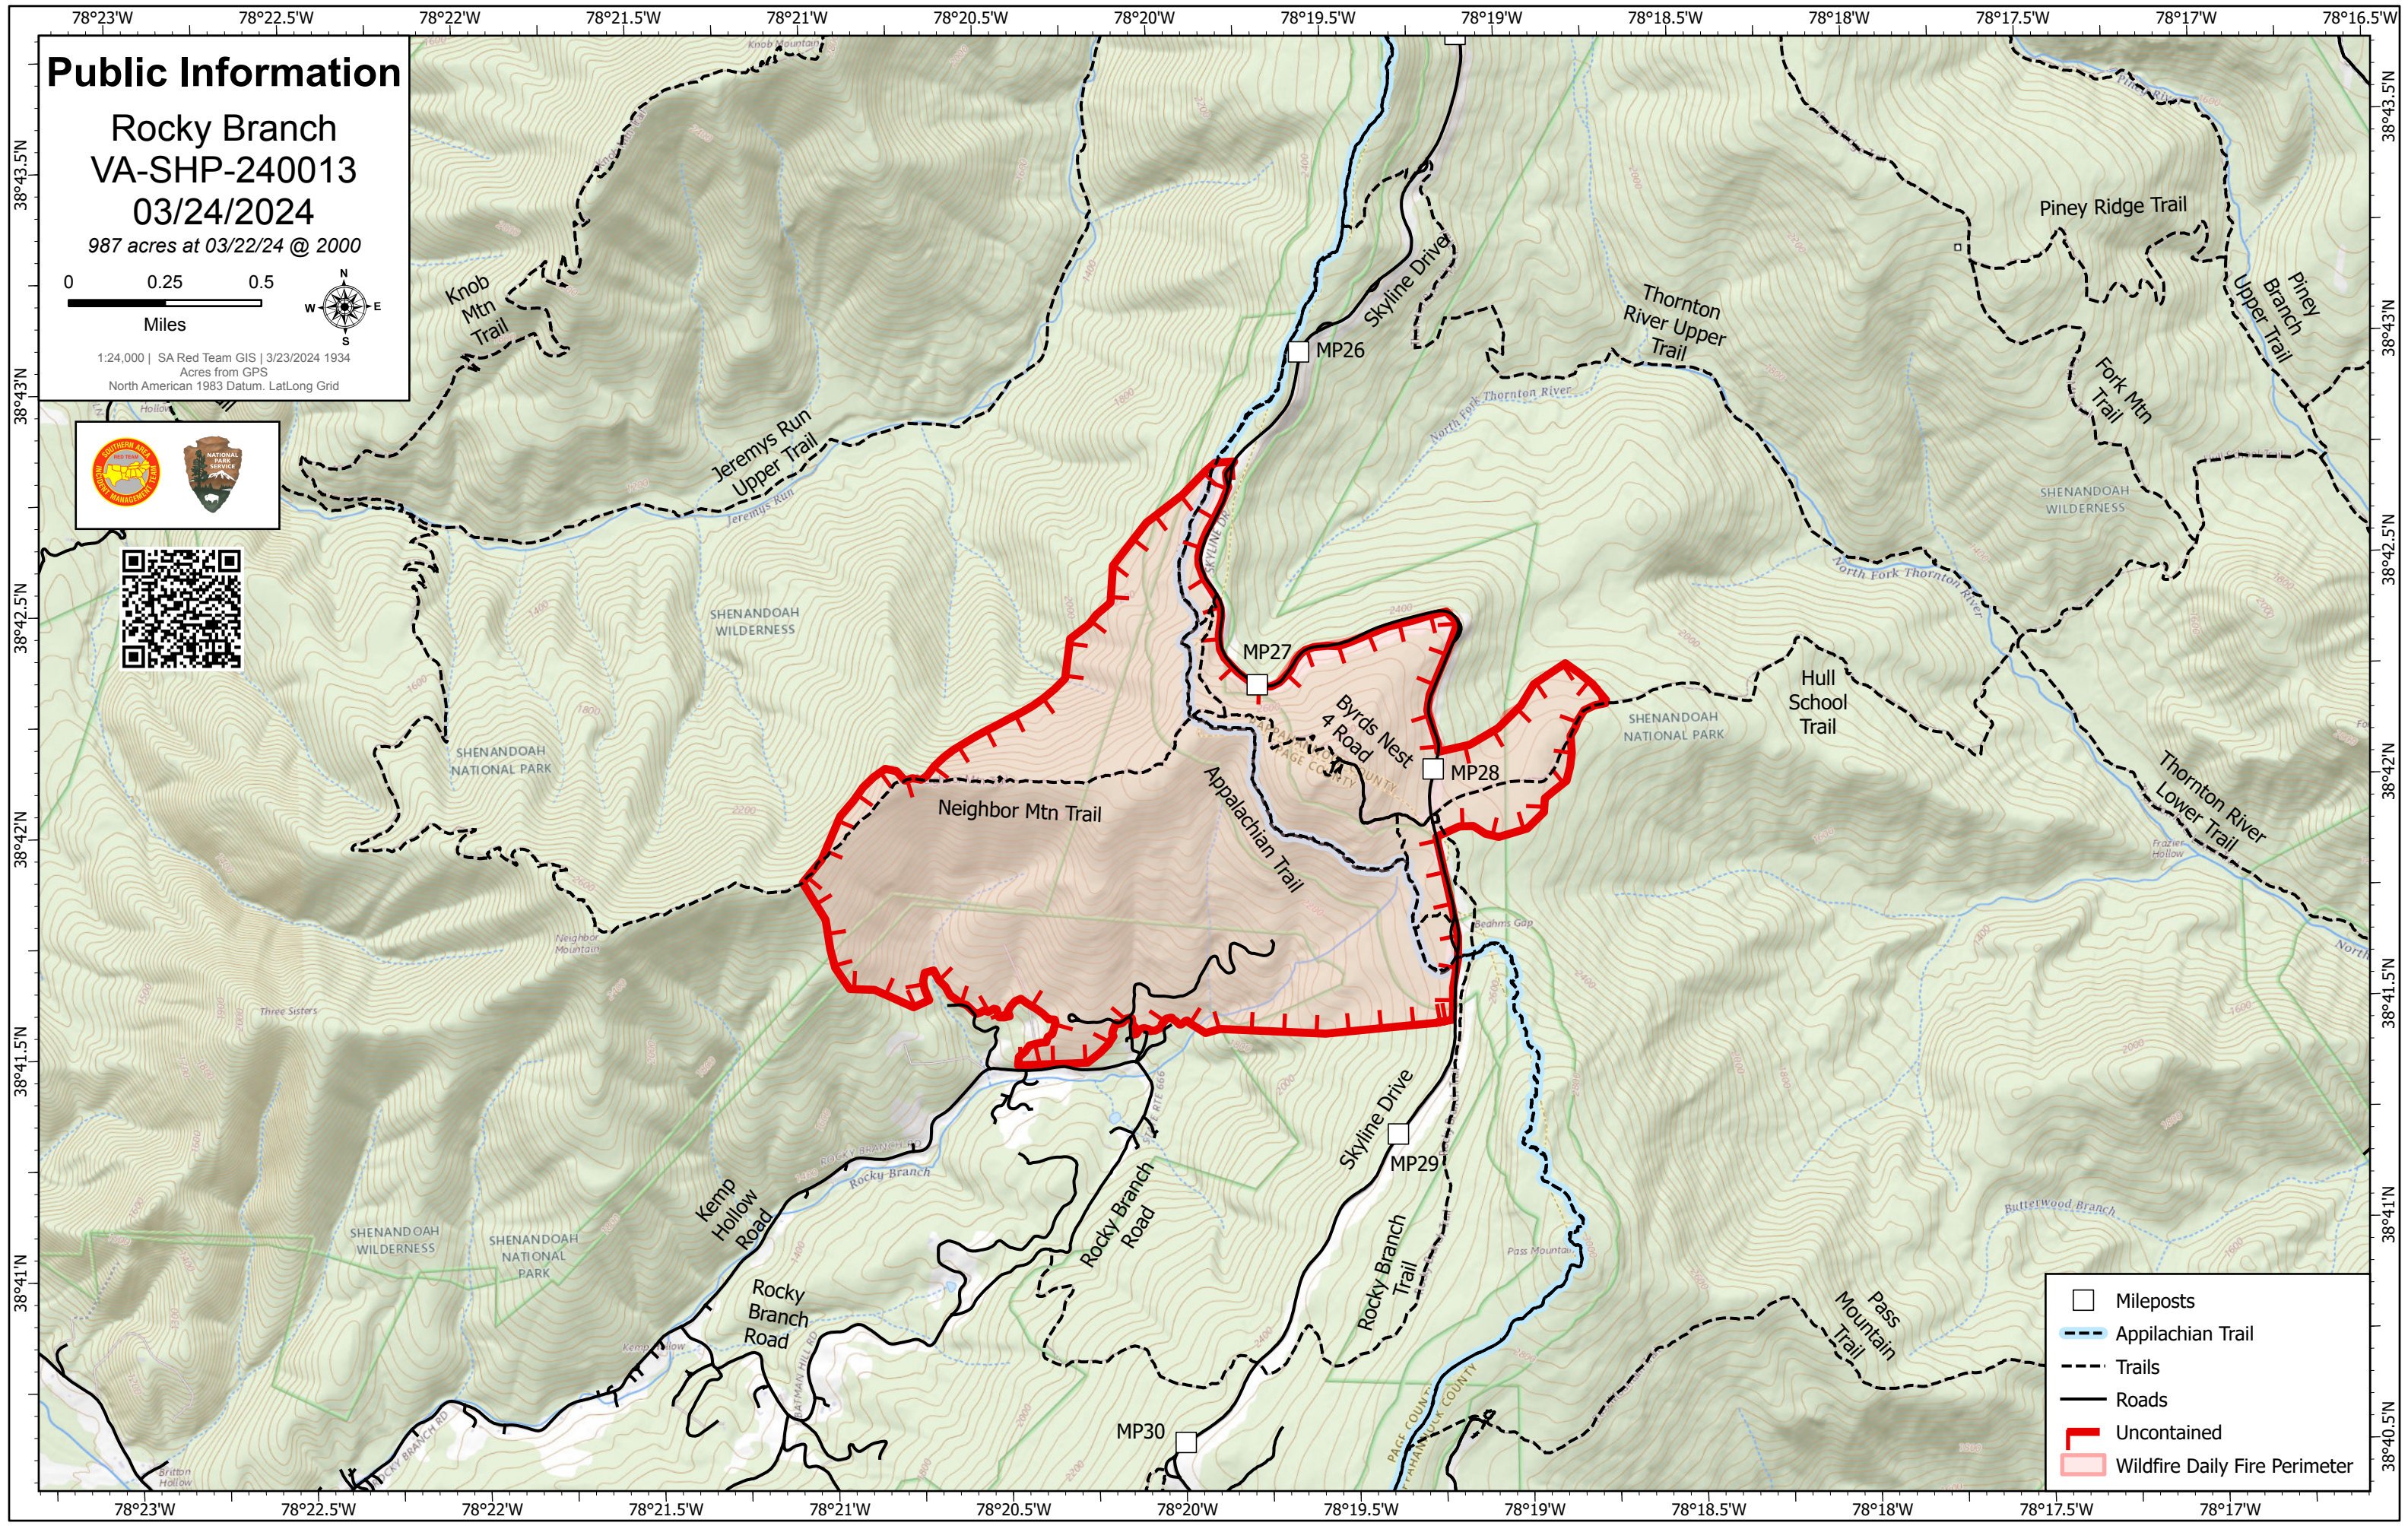

Public Information

Rocky Branch
VA-SHP-240013

03/24/2024

987 acres at 03/22/24 @ 2000

1:24,000 | SA Red Team GIS | 3/23/2024 1934
Acres from GPS
North American 1983 Datum, LatLong Grid

- Mileposts
- Appalachian Trail
- Trails
- Roads
- Uncontained
- Wildfire Daily Fire Perimeter