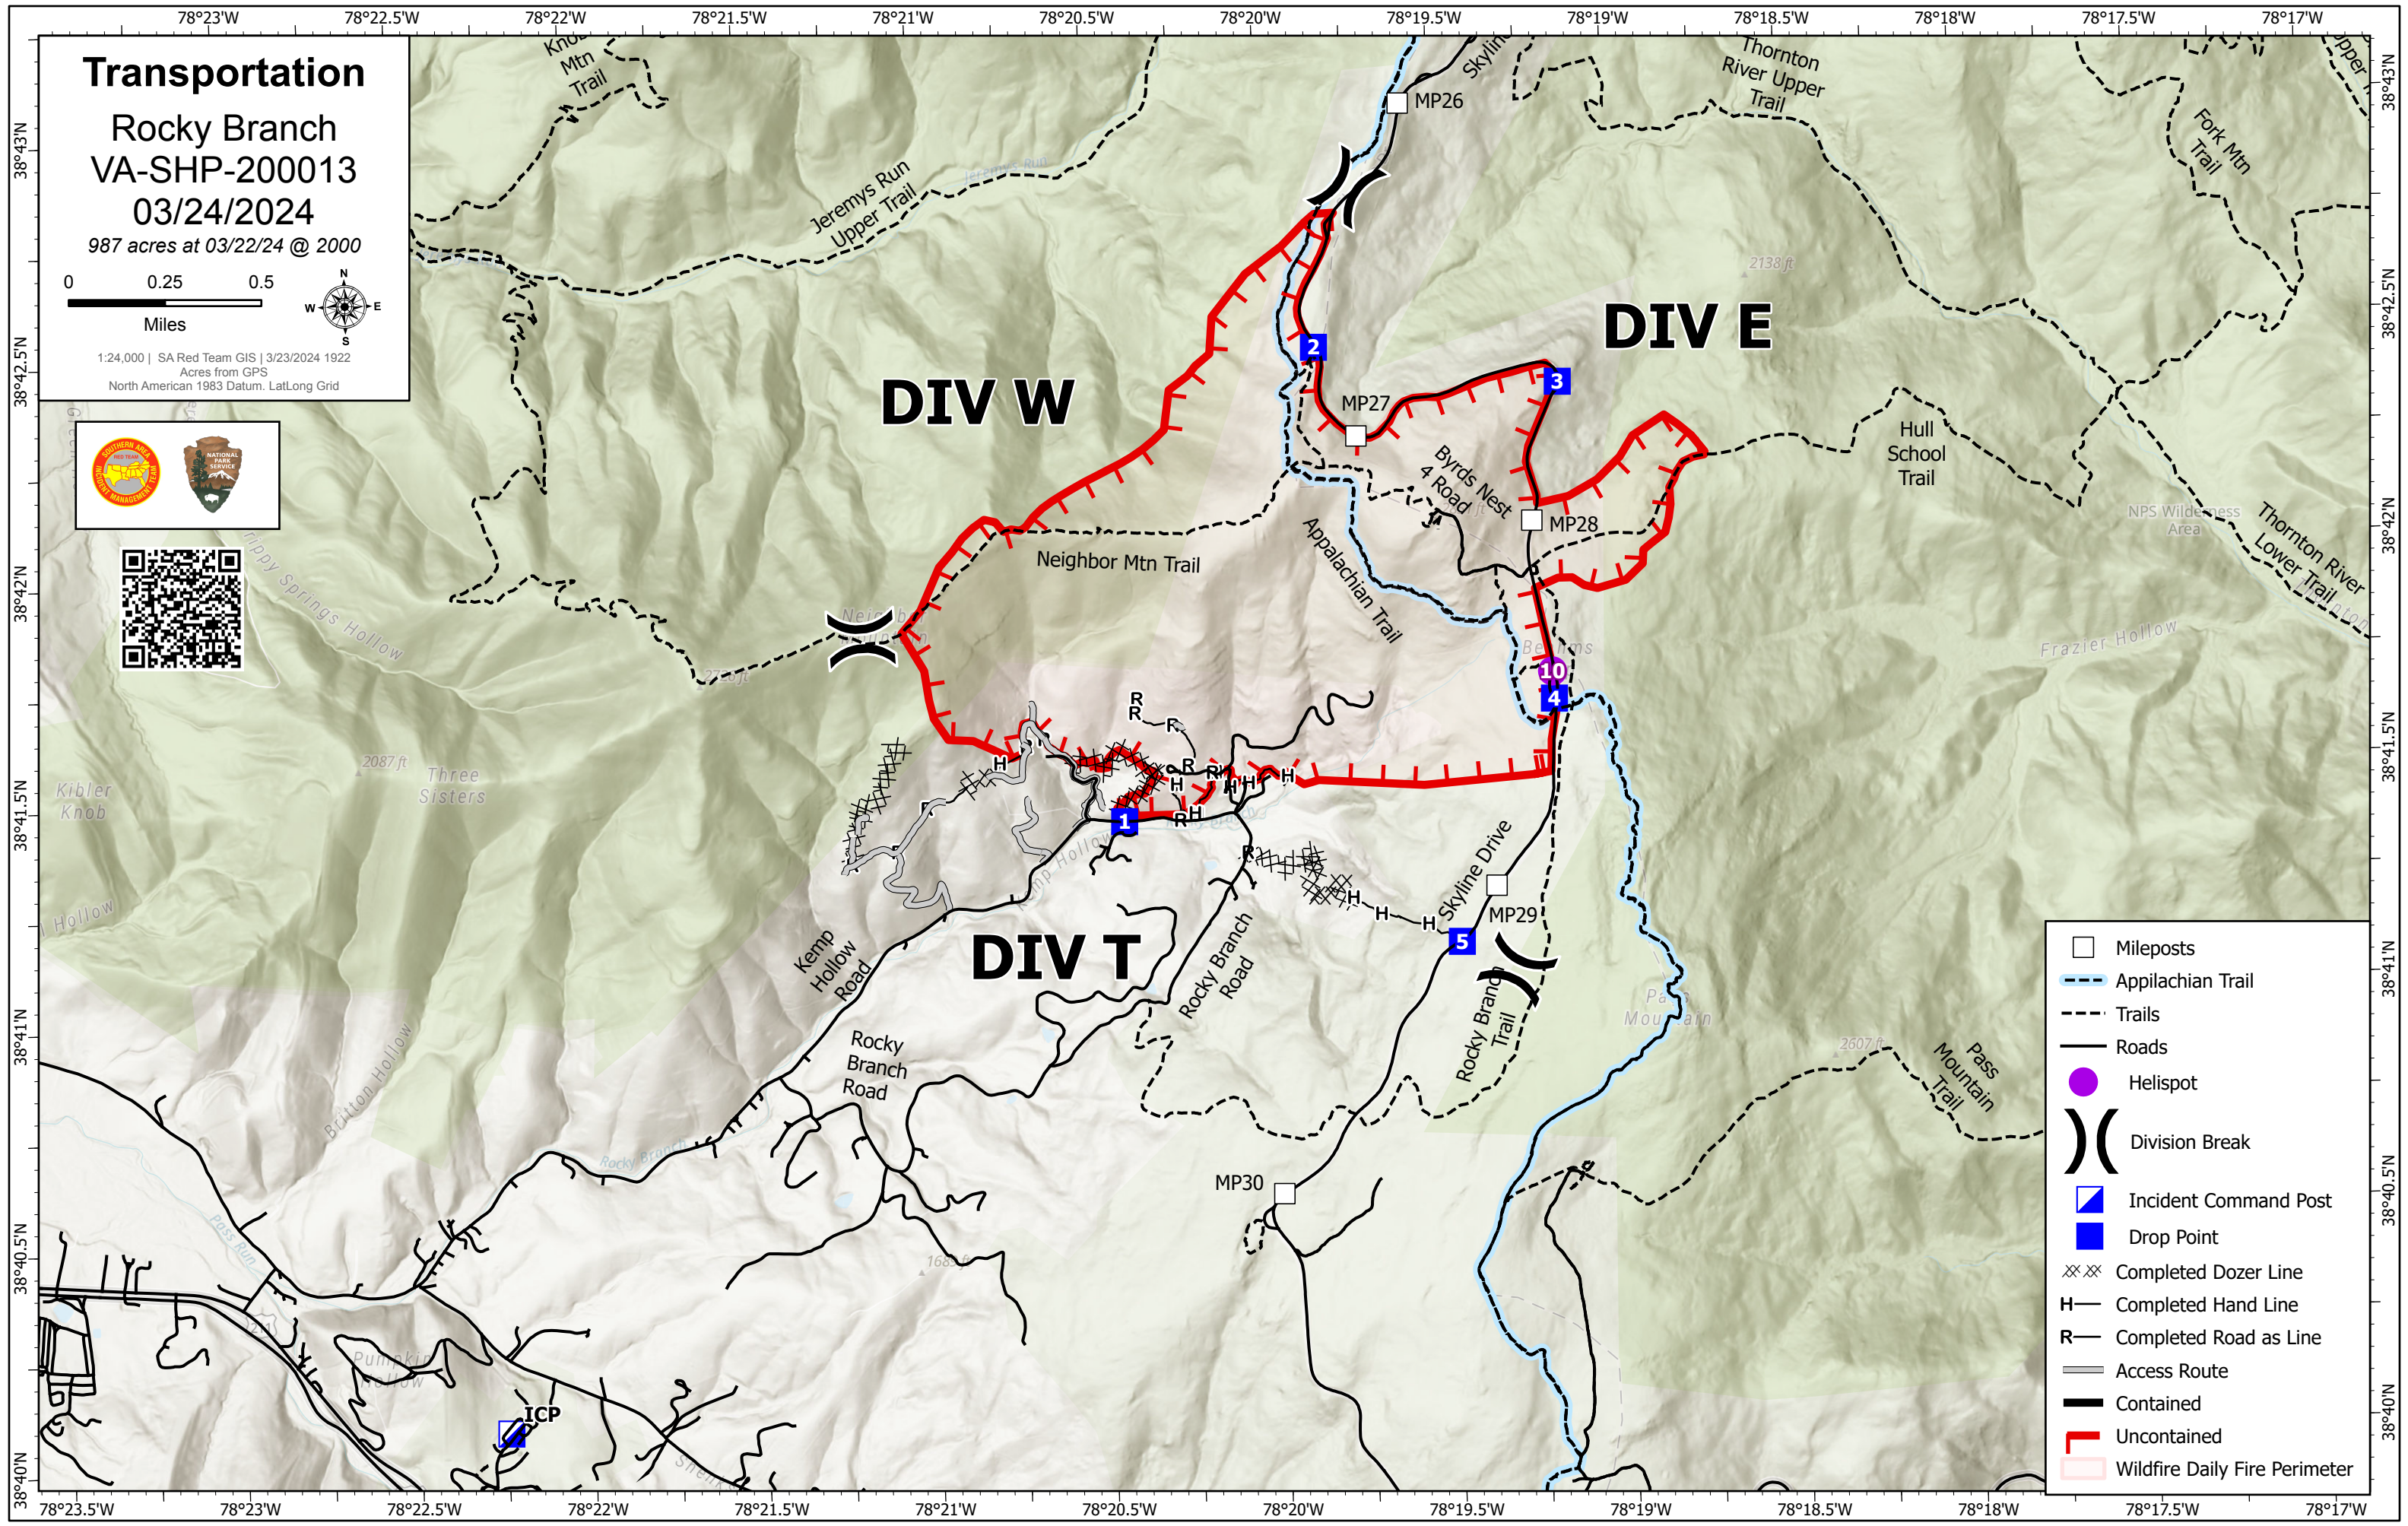

Transportation

Rocky Branch
VA-SHP-200013

03/24/2024

987 acres at 03/22/24 @ 2000

0 0.25 0.5

Miles

1:24,000 | SA Red Team GIS | 3/23/2024 1922
Acres from GPS
North American 1983 Datum, LatLong Grid

- Mileposts
- Appalachian Trail
- - - Trails
- Roads
- Helispot
- ⌋ Division Break
- ▣ Incident Command Post
- Drop Point
- ××× Completed Dozer Line
- H— Completed Hand Line
- R— Completed Road as Line
- Access Route
- Contained
- - - Uncontained
- ▭ Wildfire Daily Fire Perimeter