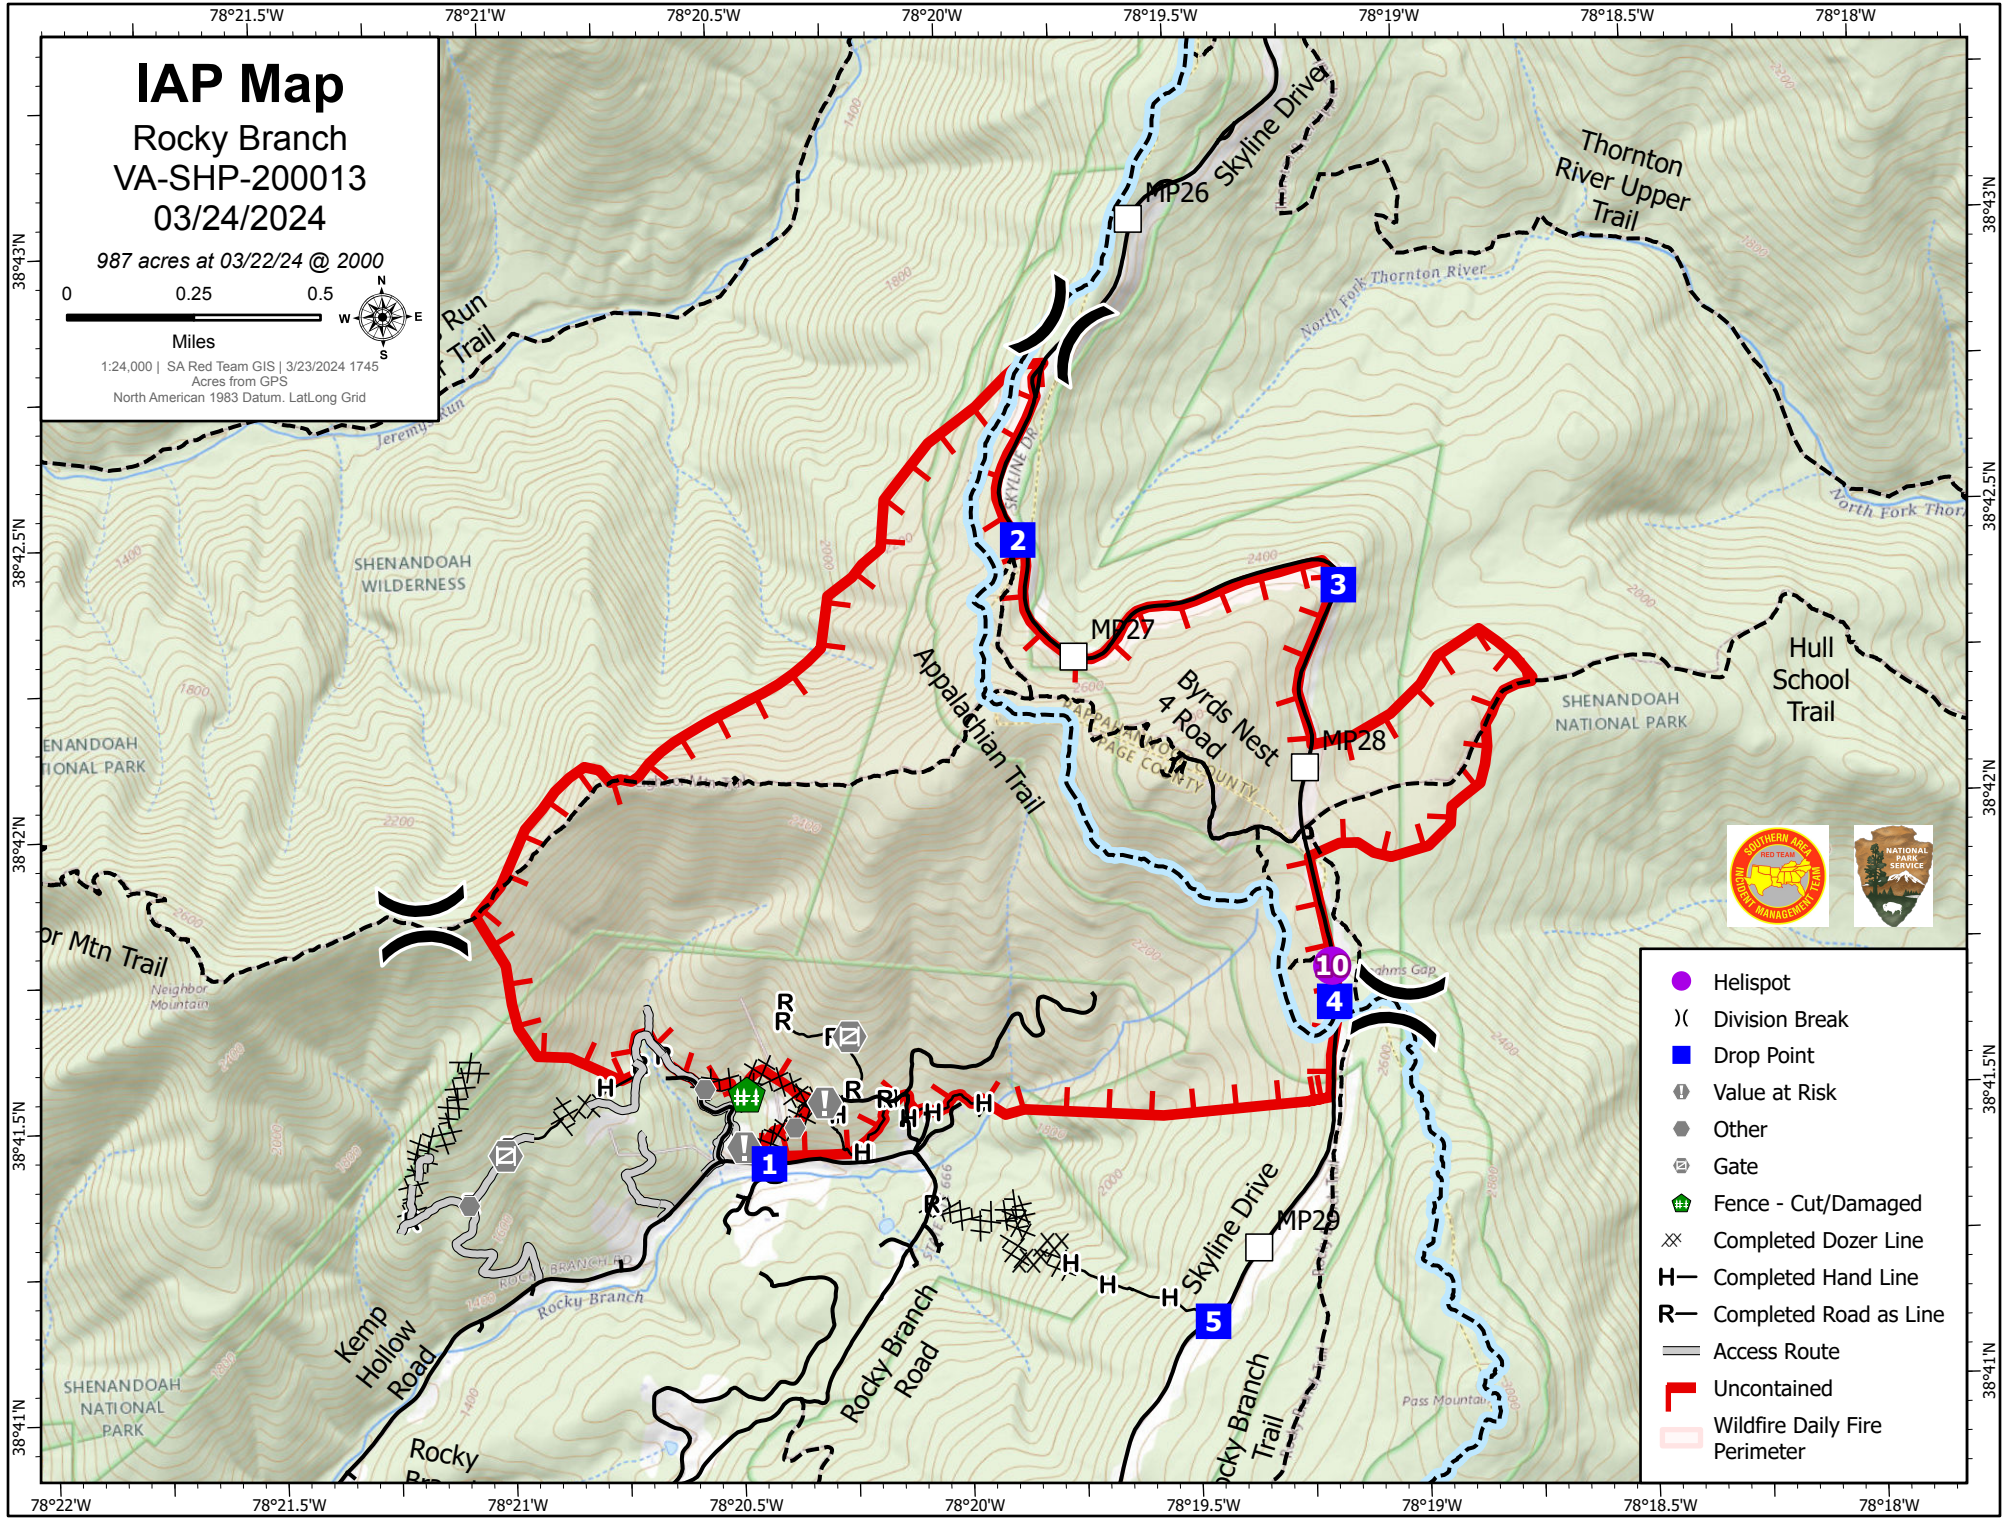

IAP Map

Rocky Branch
VA-SHP-200013
03/24/2024

987 acres at 03/22/24 @ 2000

Miles

1:24,000 | SA Red Team GIS | 3/23/2024 1745
Acres from GPS
North American 1983 Datum, Lat/Long Grid

- Helispot
-) (Division Break
- Drop Point
- ⚠ Value at Risk
- Other
- ⊠ Gate
- ⊠ Fence - Cut/Damaged
- ⊠ Completed Dozer Line
- H— Completed Hand Line
- R— Completed Road as Line
- Access Route
- Uncontained
- Wildfire Daily Fire Perimeter