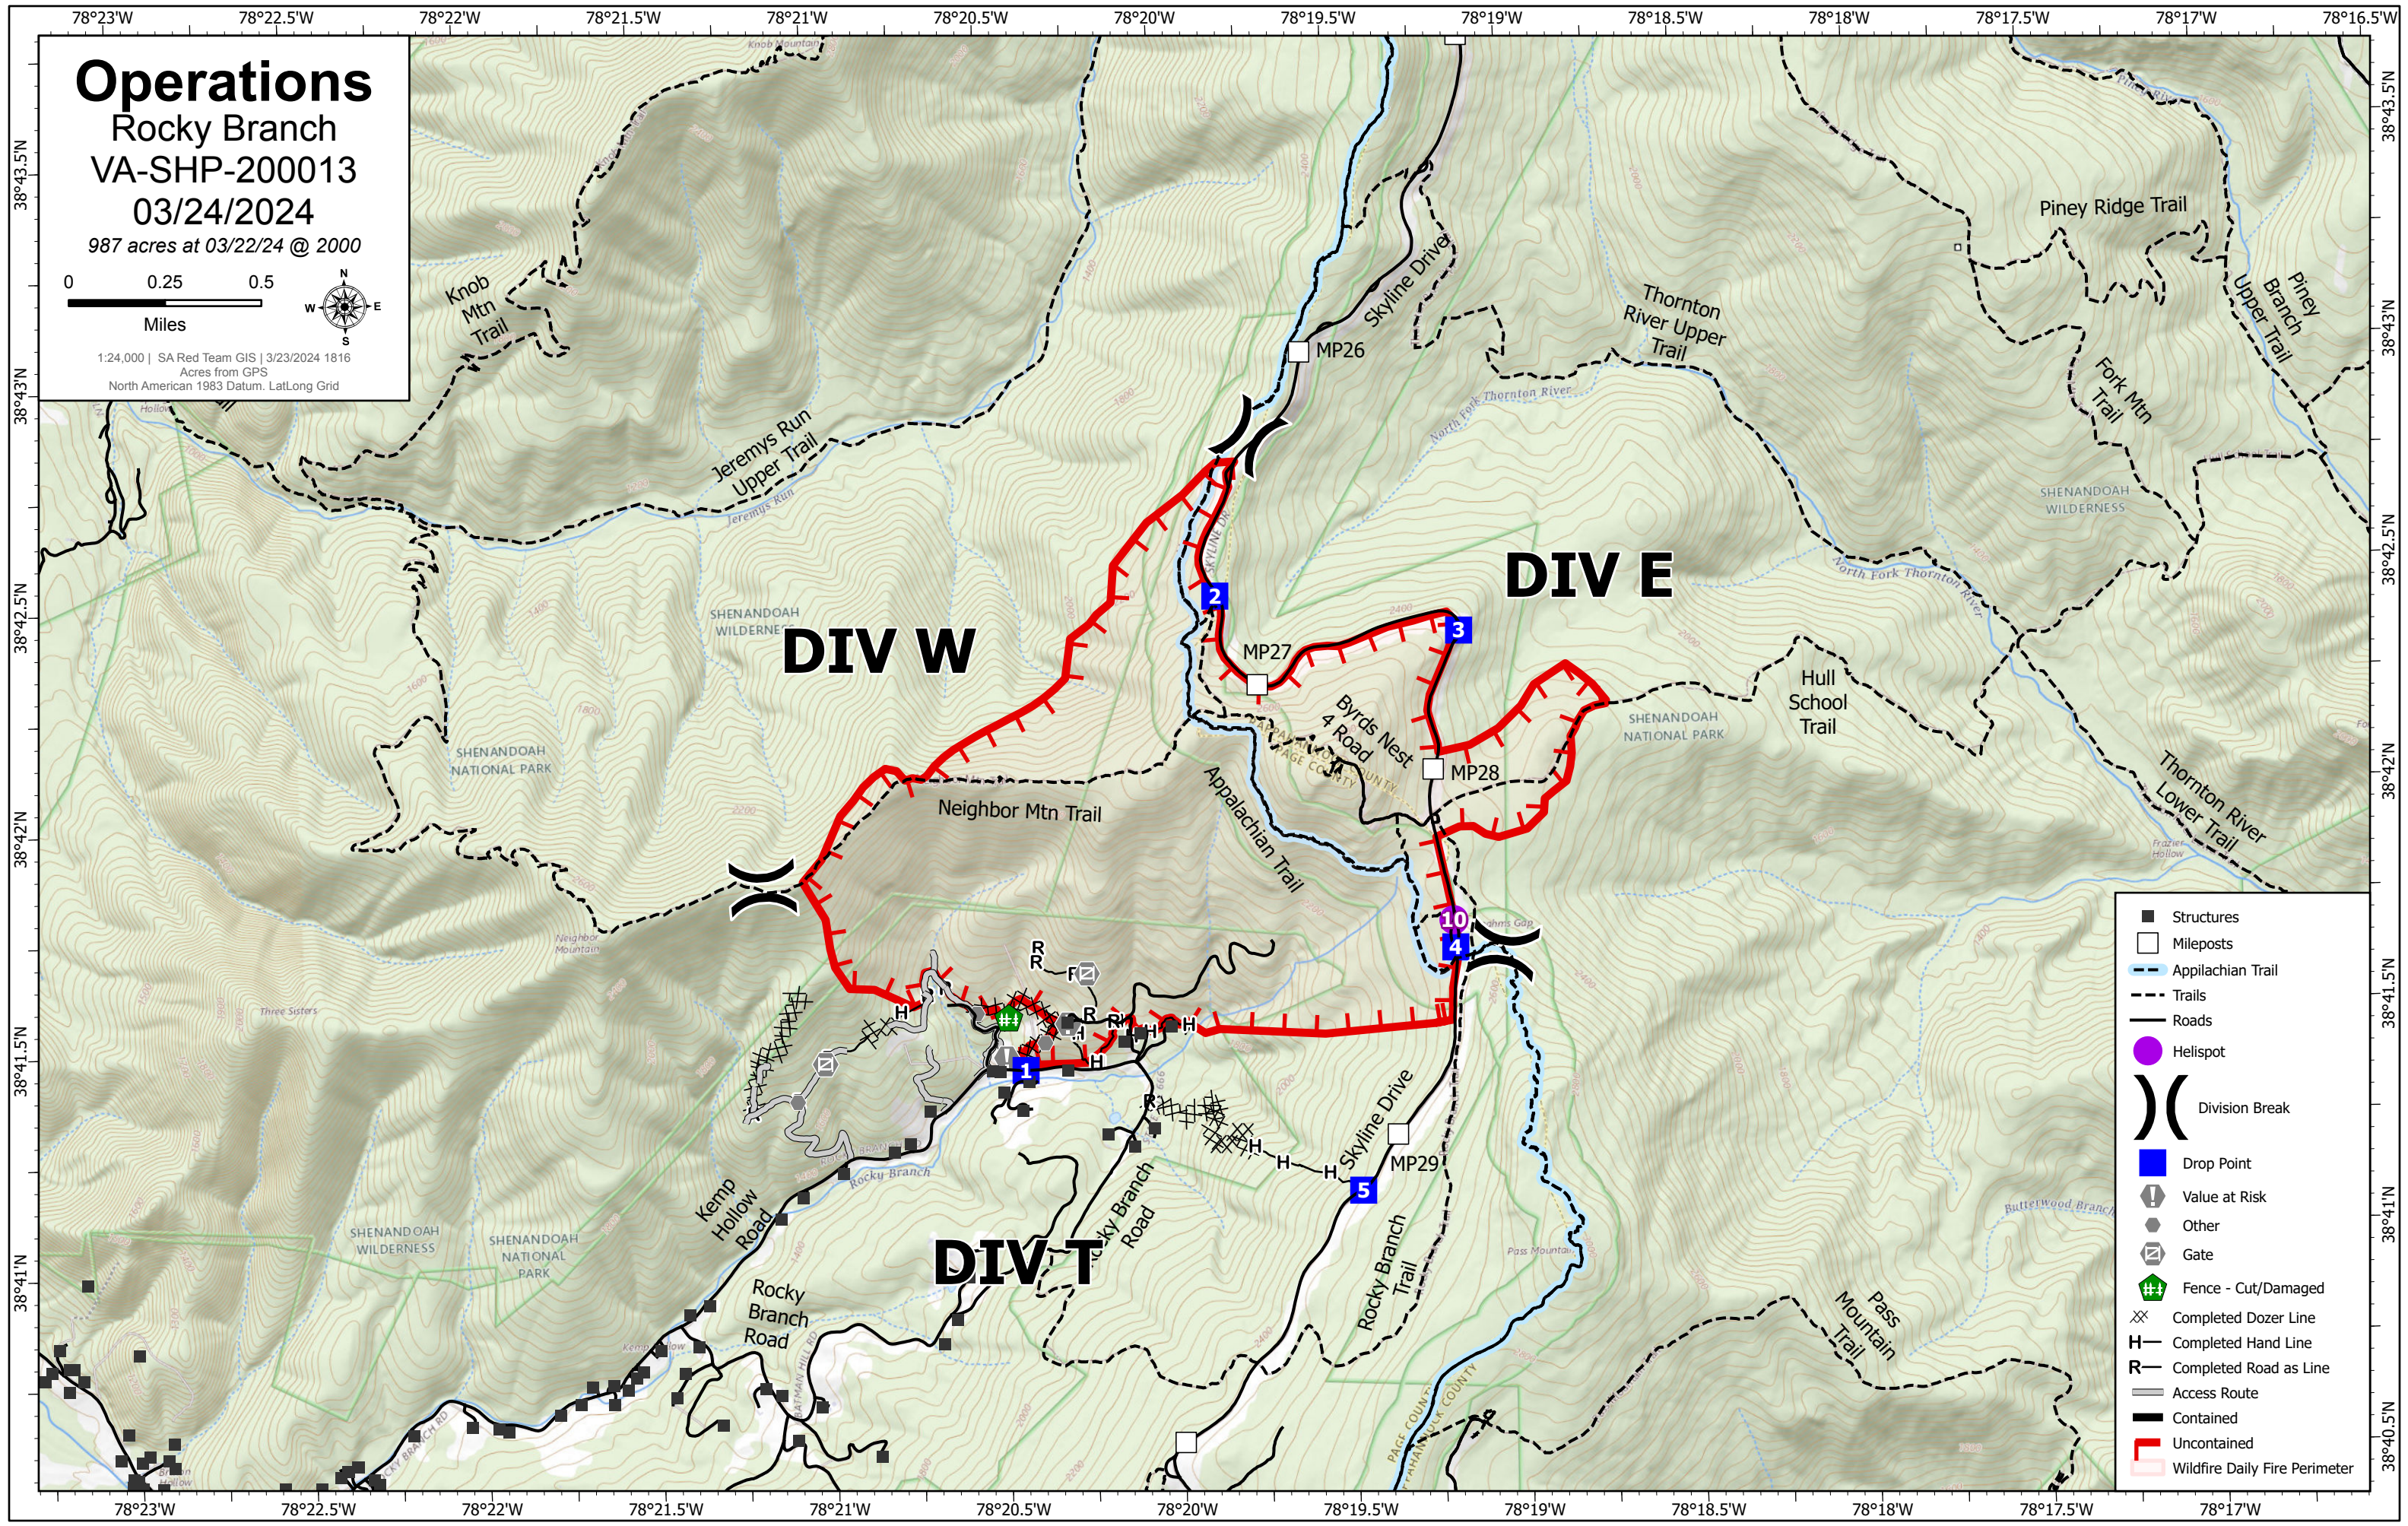

Operations

Rocky Branch
VA-SHP-200013

03/24/2024

987 acres at 03/22/24 @ 2000

1:24,000 | SA Red Team GIS | 3/23/2024 1816
Acres from GPS
North American 1983 Datum, LatLong Grid

- Structures
- Mileposts
- Appalachian Trail
- Trails
- Roads
- Helispot
- Division Break
- Drop Point
- Value at Risk
- Other
- Gate
- Fence - Cut/Damaged
- Completed Dozer Line
- Completed Hand Line
- Completed Road as Line
- Access Route
- Contained
- Uncontained
- Wildfire Daily Fire Perimeter