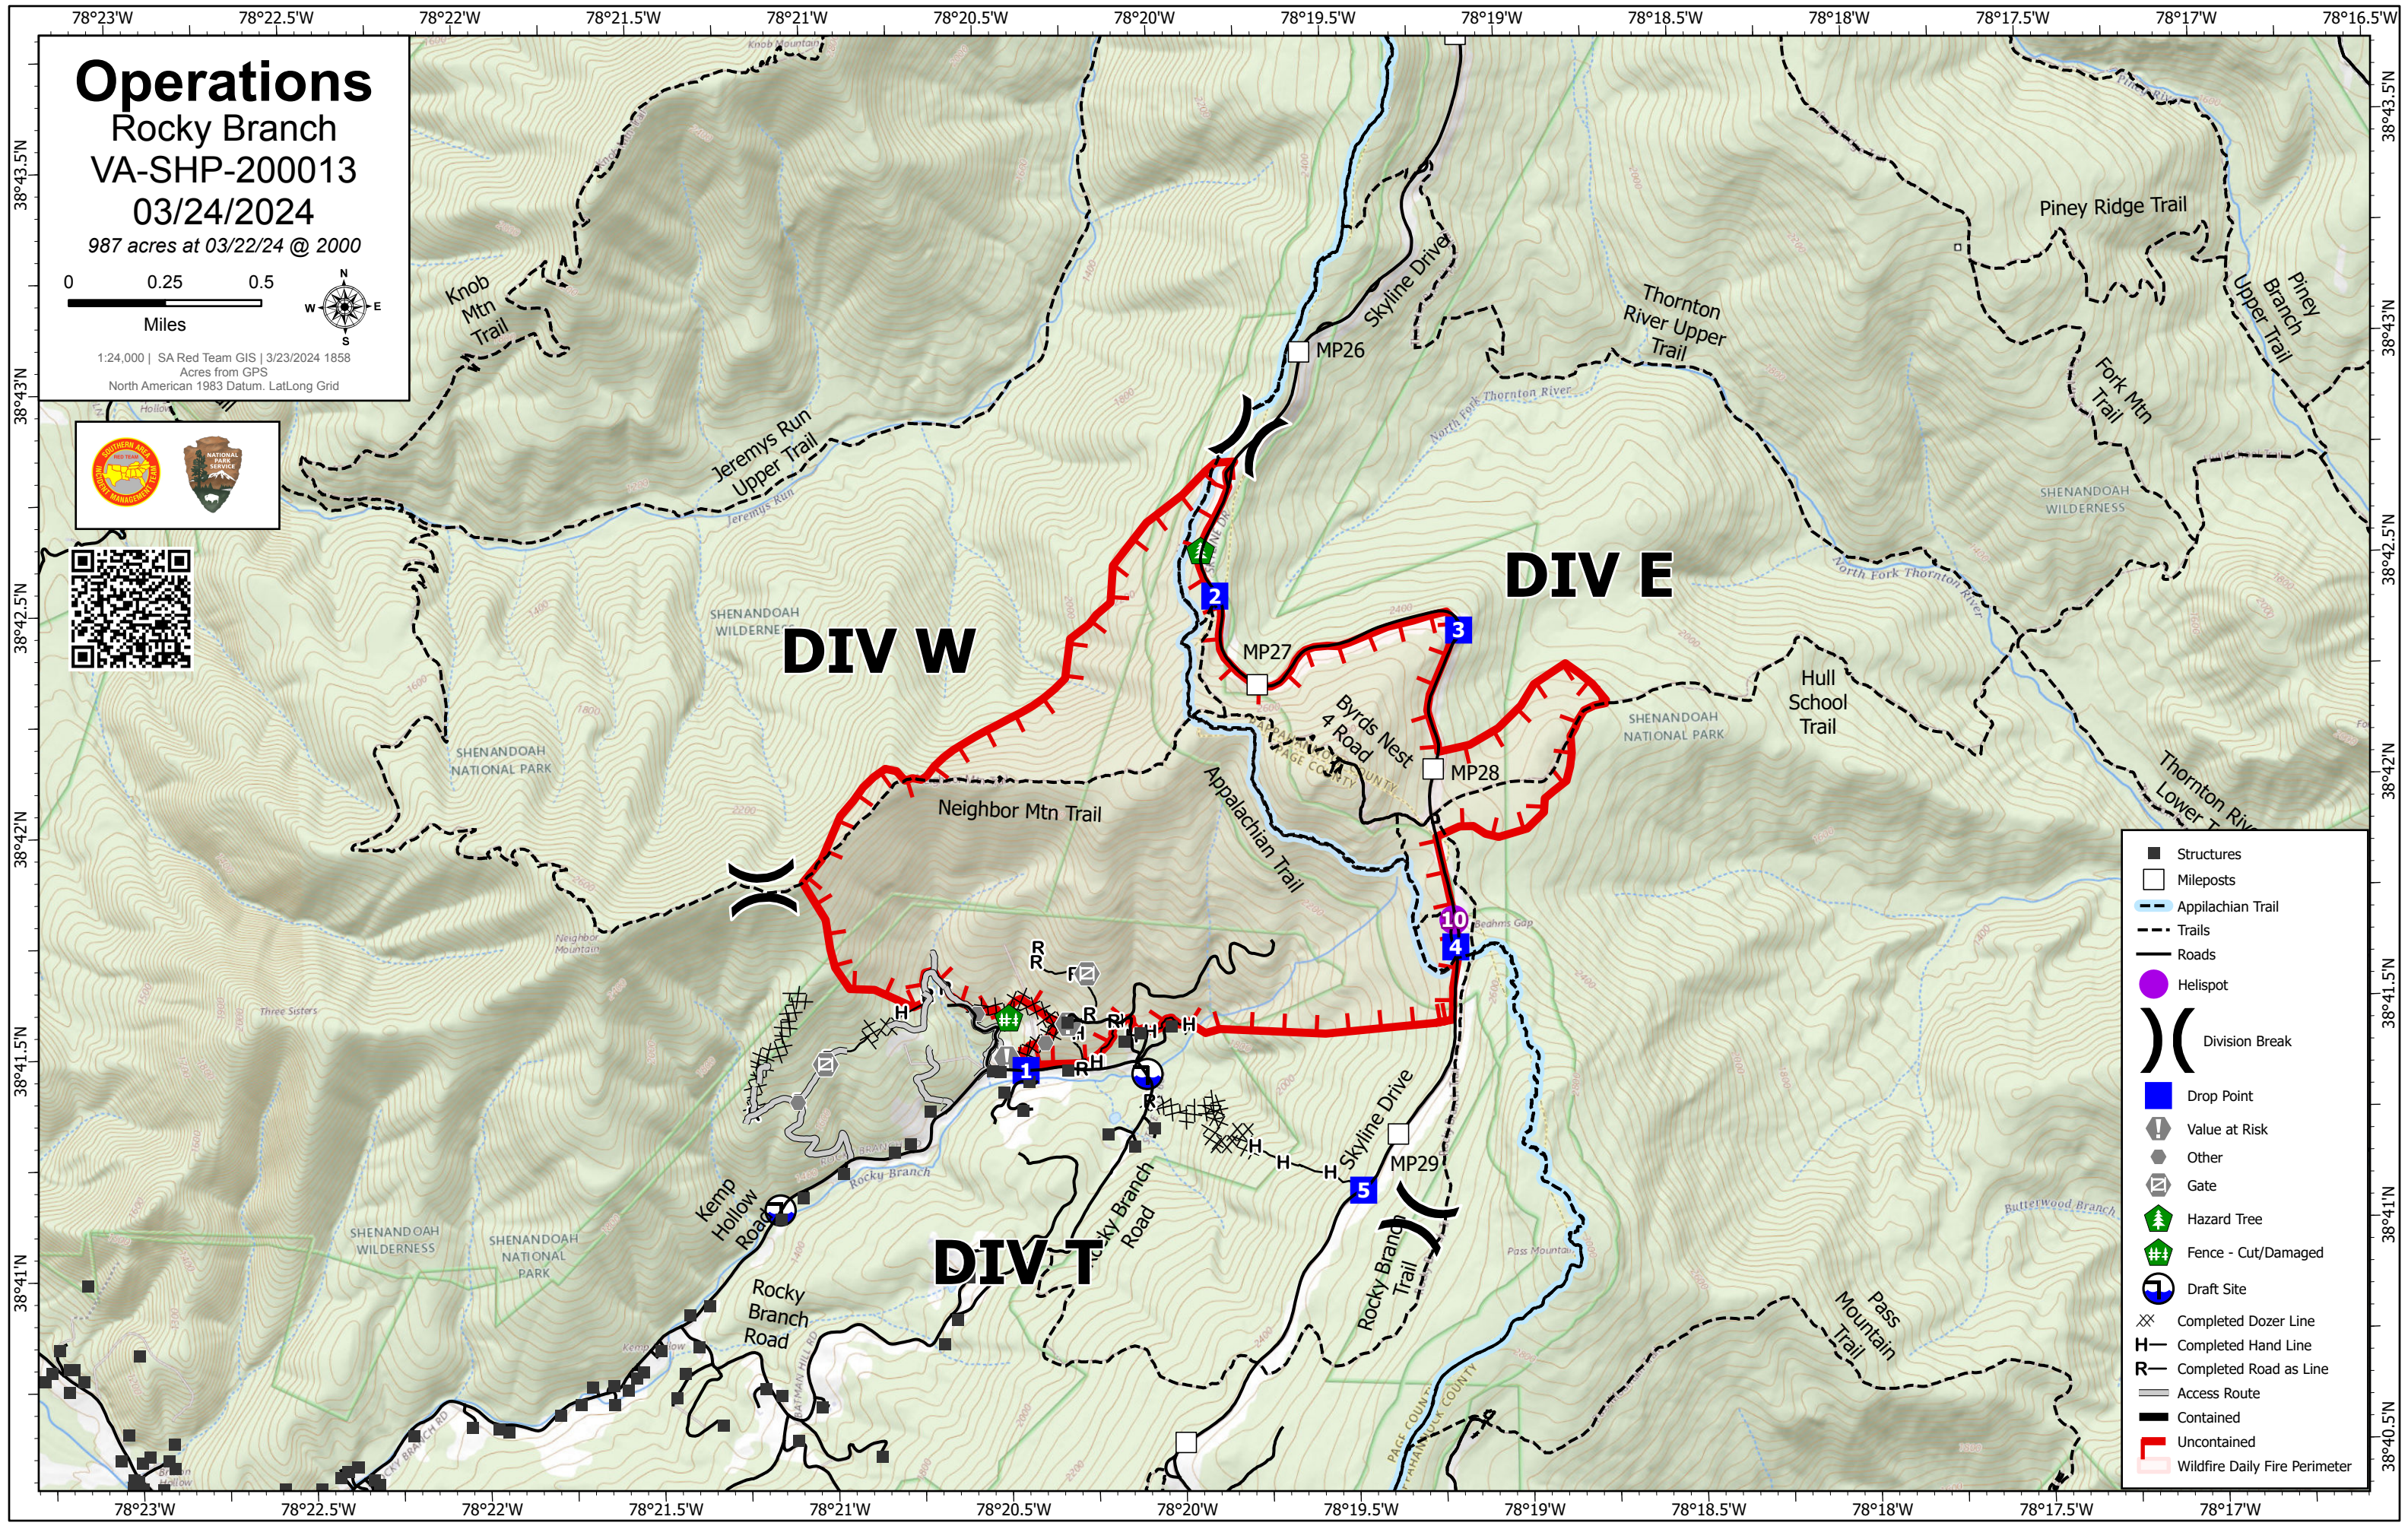

Operations

Rocky Branch
VA-SHP-200013

03/24/2024

987 acres at 03/22/24 @ 2000

0 0.25 0.5

Miles

1:24,000 | SA Red Team GIS | 3/23/2024 1858
Acres from GPS
North American 1983 Datum, LatLong Grid

DIV W

DIV E

DIV T

- Structures
- Mileposts
- Appalachian Trail
- Trails
- Roads
- Helispot
- Division Break
- Drop Point
- Value at Risk
- Other
- Gate
- Hazard Tree
- Fence - Cut/Damaged
- Draft Site
- Completed Dozer Line
- Completed Hand Line
- Completed Road as Line
- Access Route
- Contained
- Uncontained
- Wildfire Daily Fire Perimeter