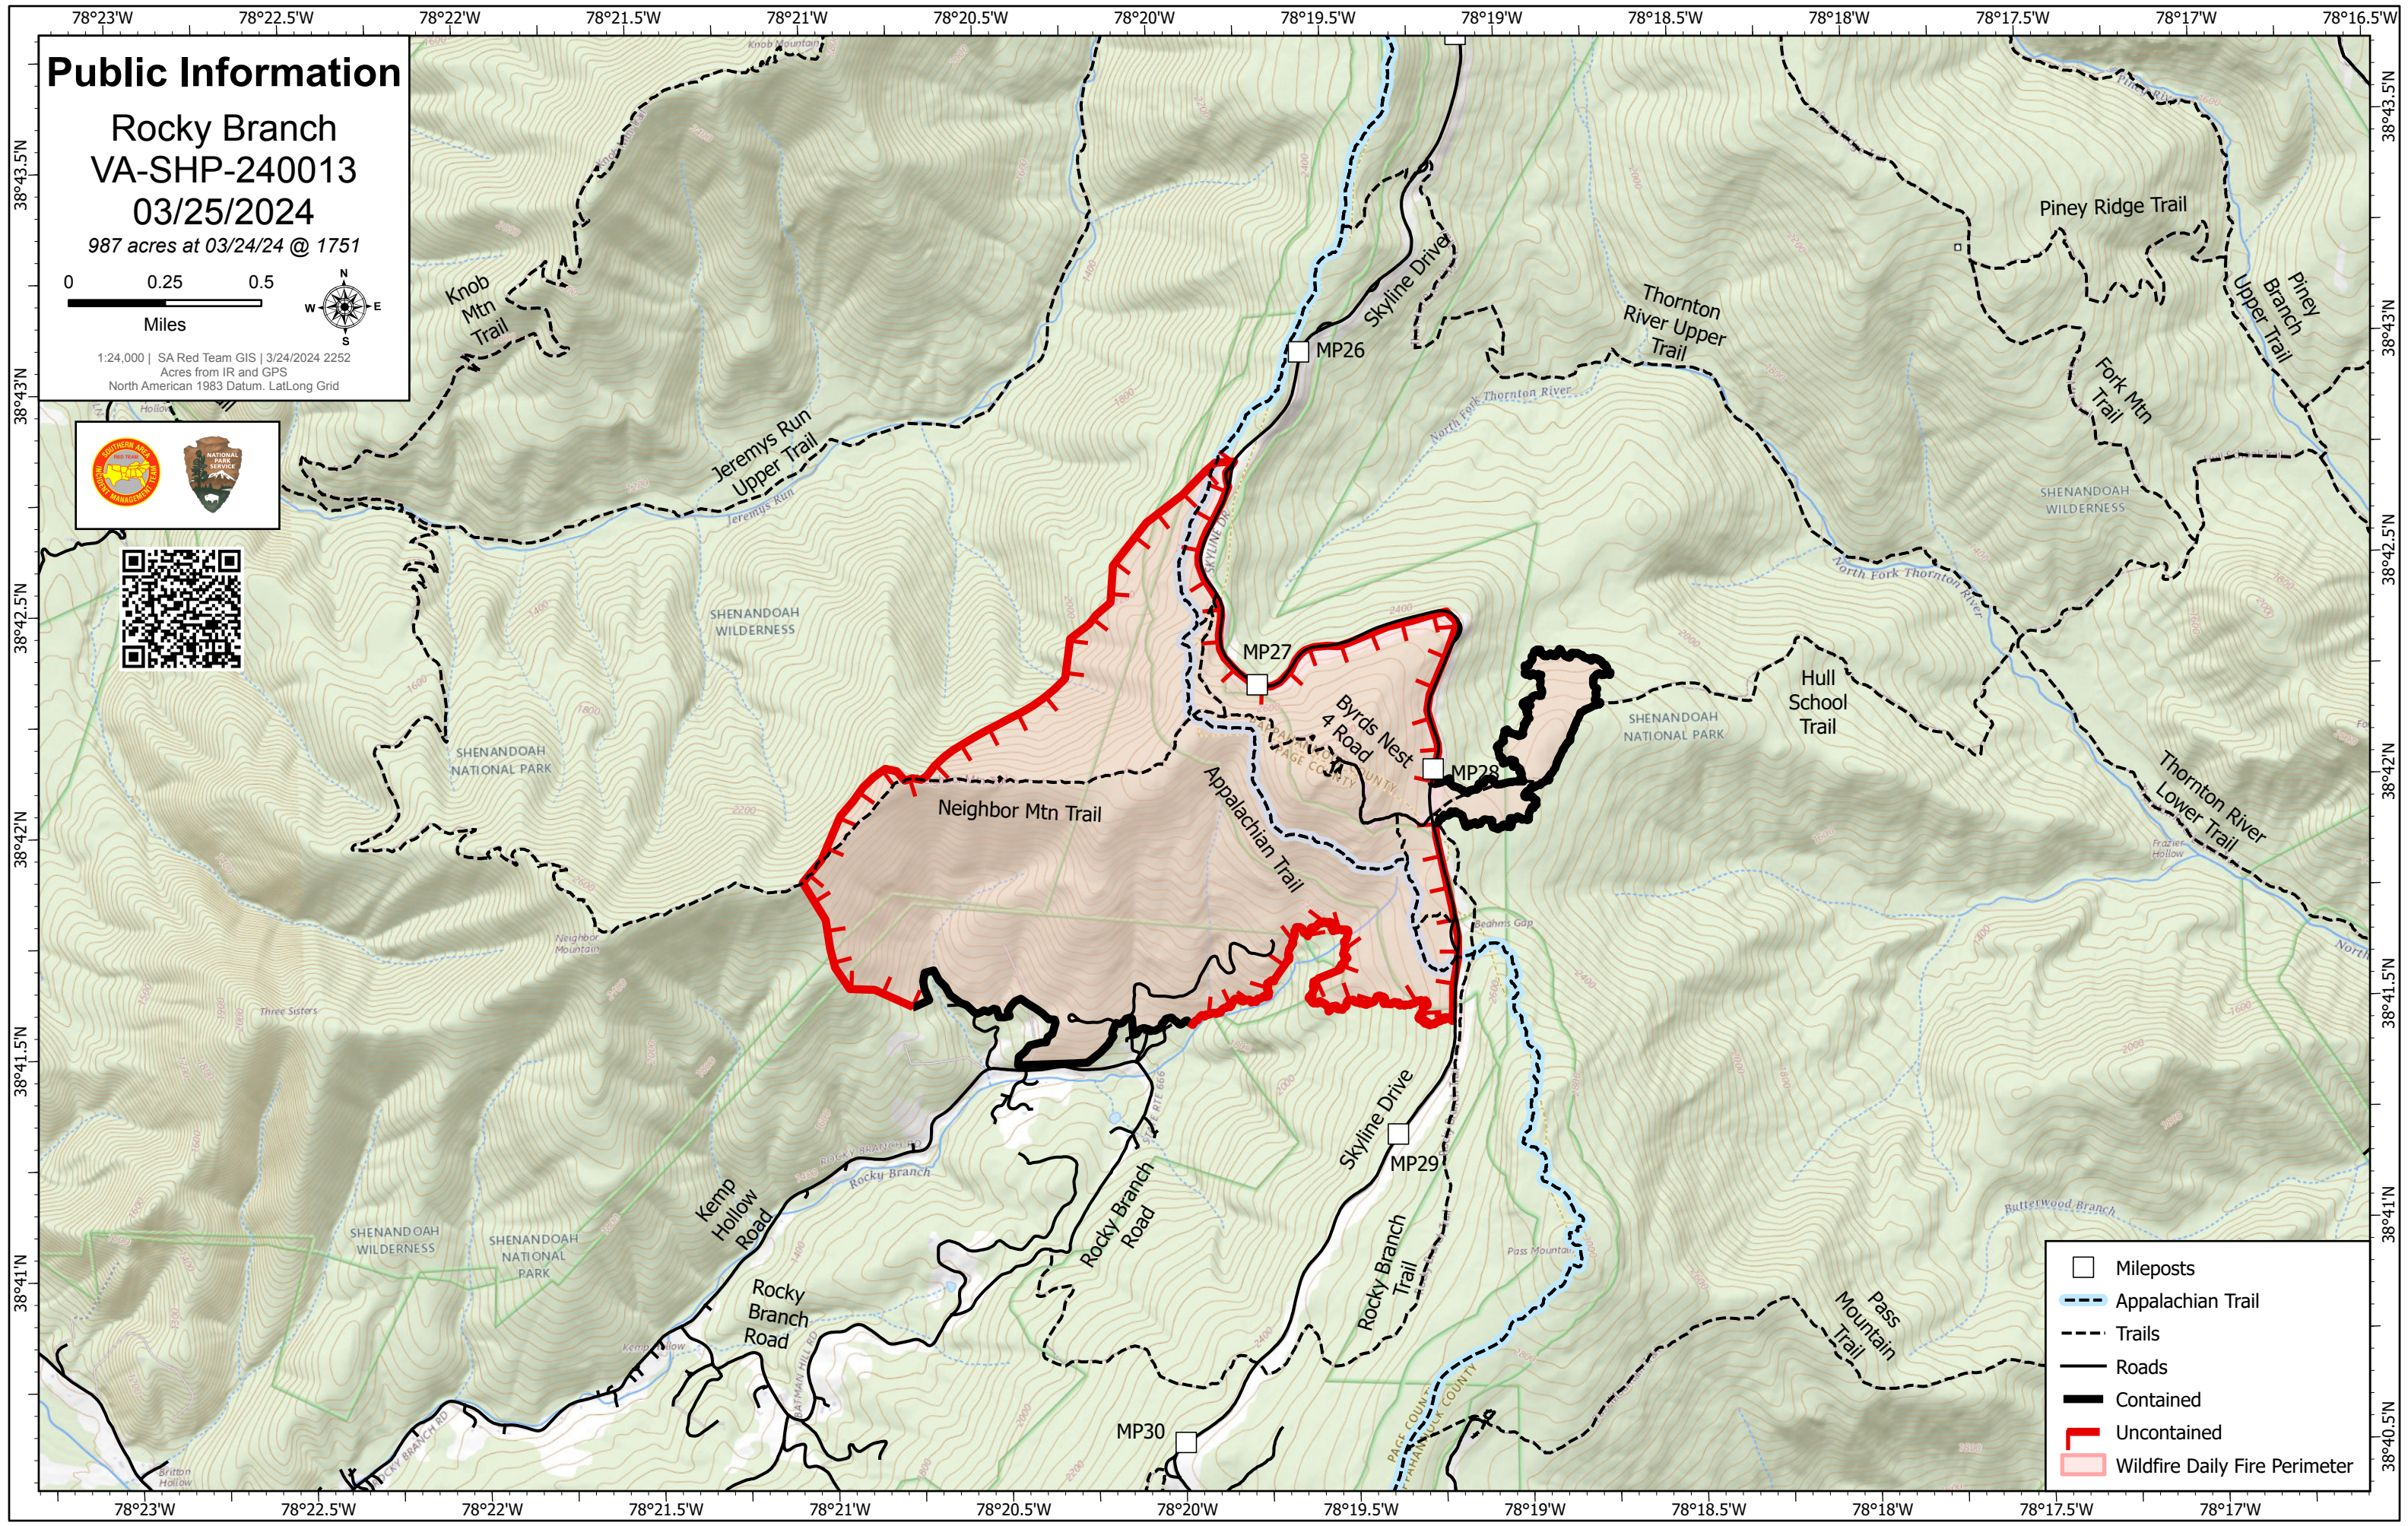

Public Information

Rocky Branch
VA-SHP-240013

03/25/2024

987 acres at 03/24/24 @ 1751

1:24,000 | SA Red Team GIS | 3/24/2024 2252
Acres from IR and GPS
North American 1983 Datum, LatLong Grid

- Mileposts
- Appalachian Trail
- - - Trails
- Roads
- Contained
- Uncontained
- Wildfire Daily Fire Perimeter