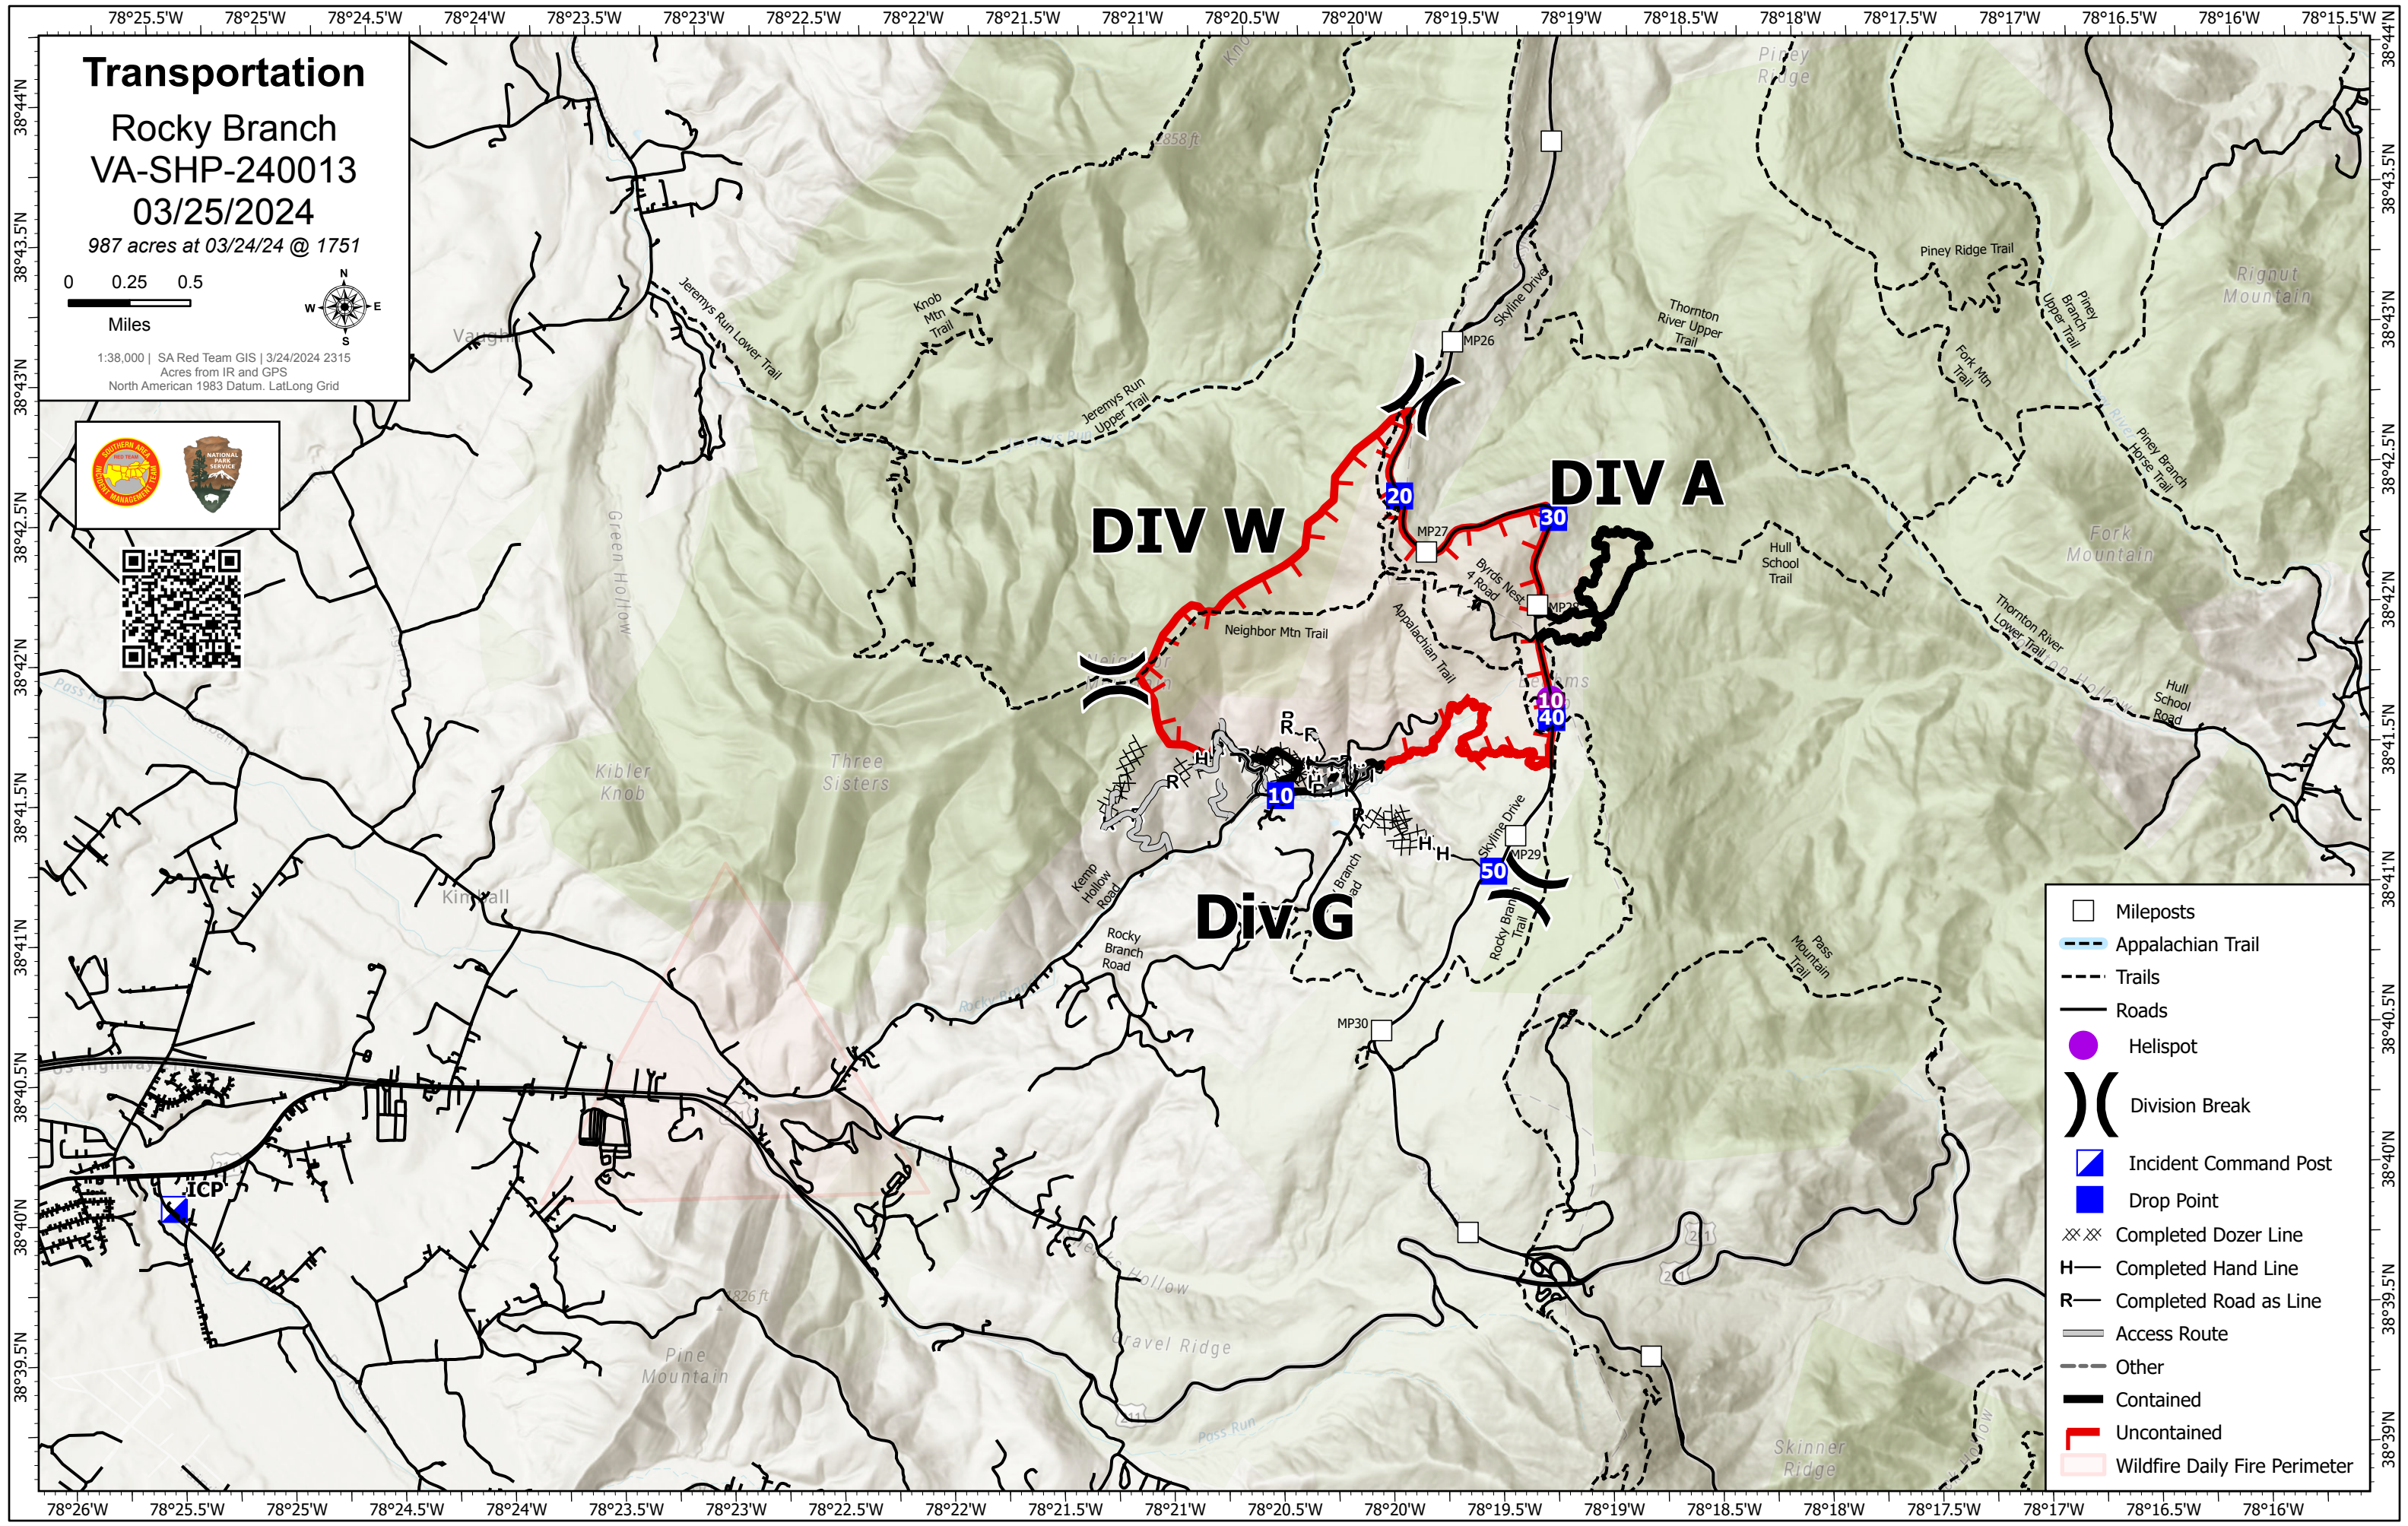

Transportation

Rocky Branch
VA-SHP-240013

03/25/2024

987 acres at 03/24/24 @ 1751

0 0.25 0.5

Miles

1:38,000 | SA Red Team GIS | 3/24/2024 2315
Acres from IR and GPS
North American 1983 Datum, LatLong Grid

- Mileposts
- Appalachian Trail
- - - Trails
- Roads
- Helispot
-) (Division Break
- ▣ Incident Command Post
- ▣ Drop Point
- XX Completed Dozer Line
- H Completed Hand Line
- R Completed Road as Line
- Access Route
- - - Other
- Contained
- Uncontained
- ▣ Wildfire Daily Fire Perimeter