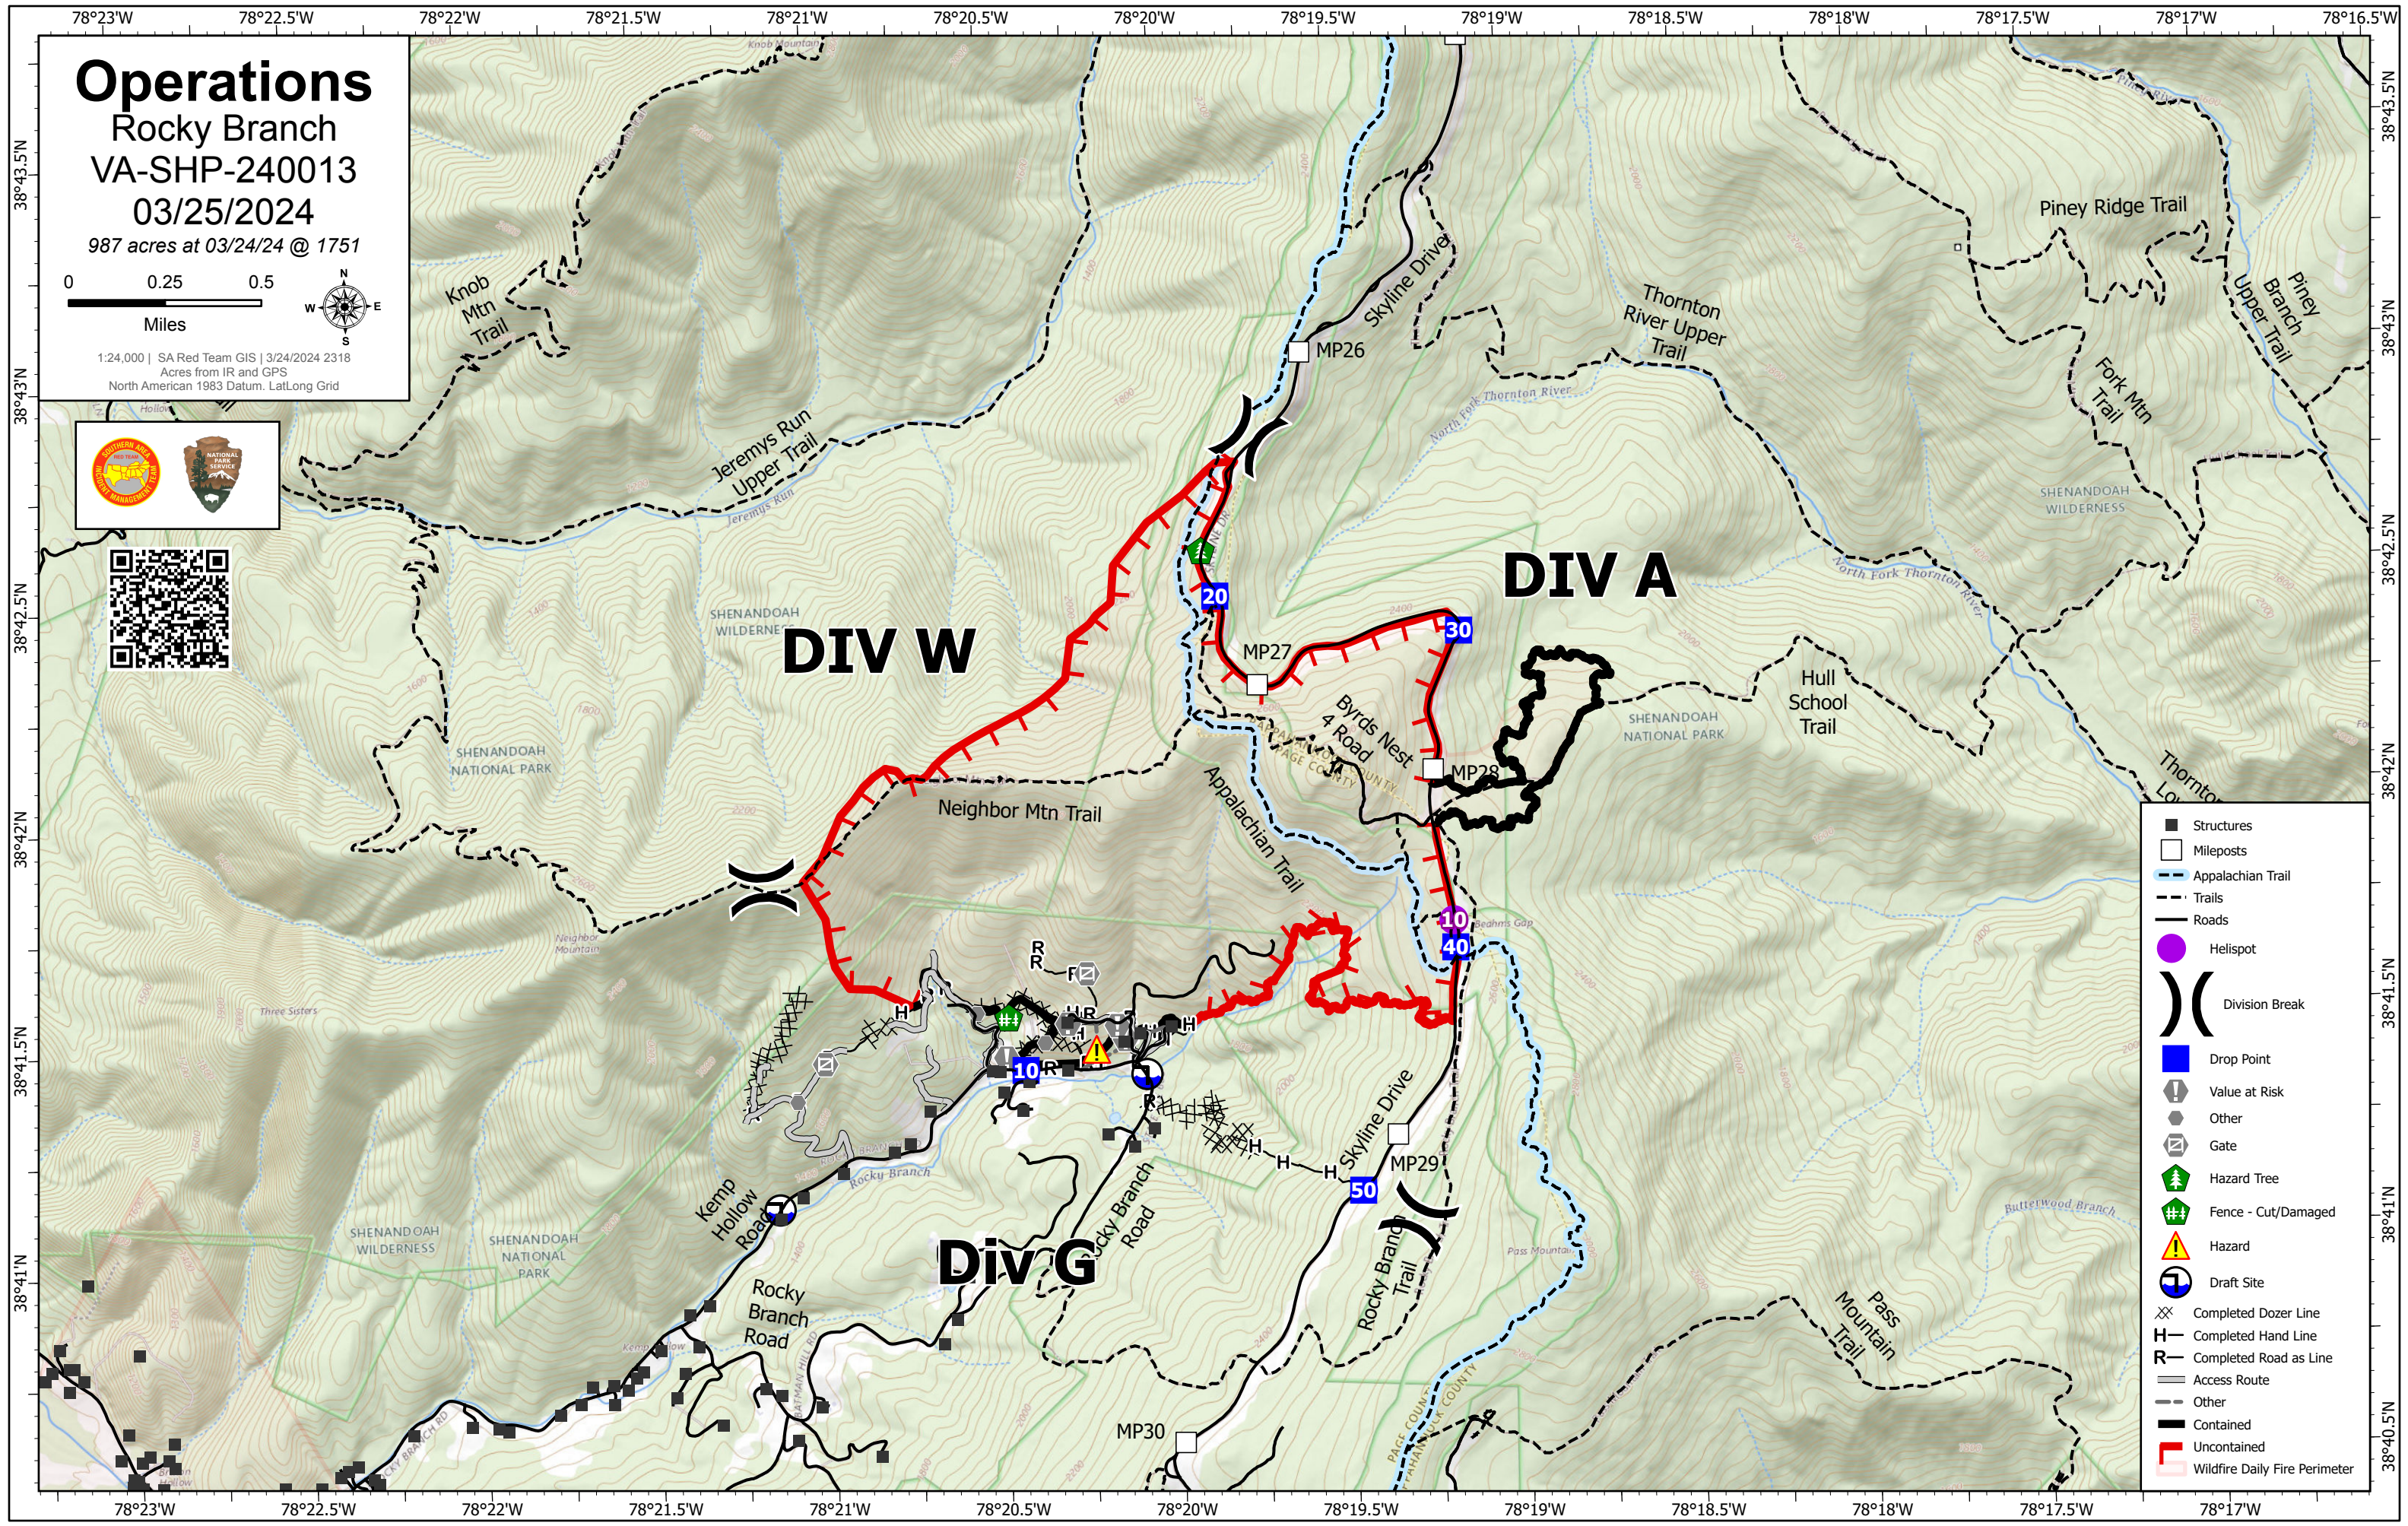

Operations

Rocky Branch
VA-SHP-240013

03/25/2024

987 acres at 03/24/24 @ 1751

0 0.25 0.5

Miles

1:24,000 | SA Red Team GIS | 3/24/2024 2318
Acres from IR and GPS
North American 1983 Datum. LatLong Grid

- Structures
- Mileposts
- Appalachian Trail
- Trails
- Roads
- Helispot
- Division Break
- Drop Point
- Value at Risk
- Other
- Gate
- Hazard Tree
- Fence - Cut/Damaged
- Hazard
- Draft Site
- Completed Dozer Line
- Completed Hand Line
- Completed Road as Line
- Access Route
- Other
- Contained
- Uncontained
- Wildfire Daily Fire Perimeter