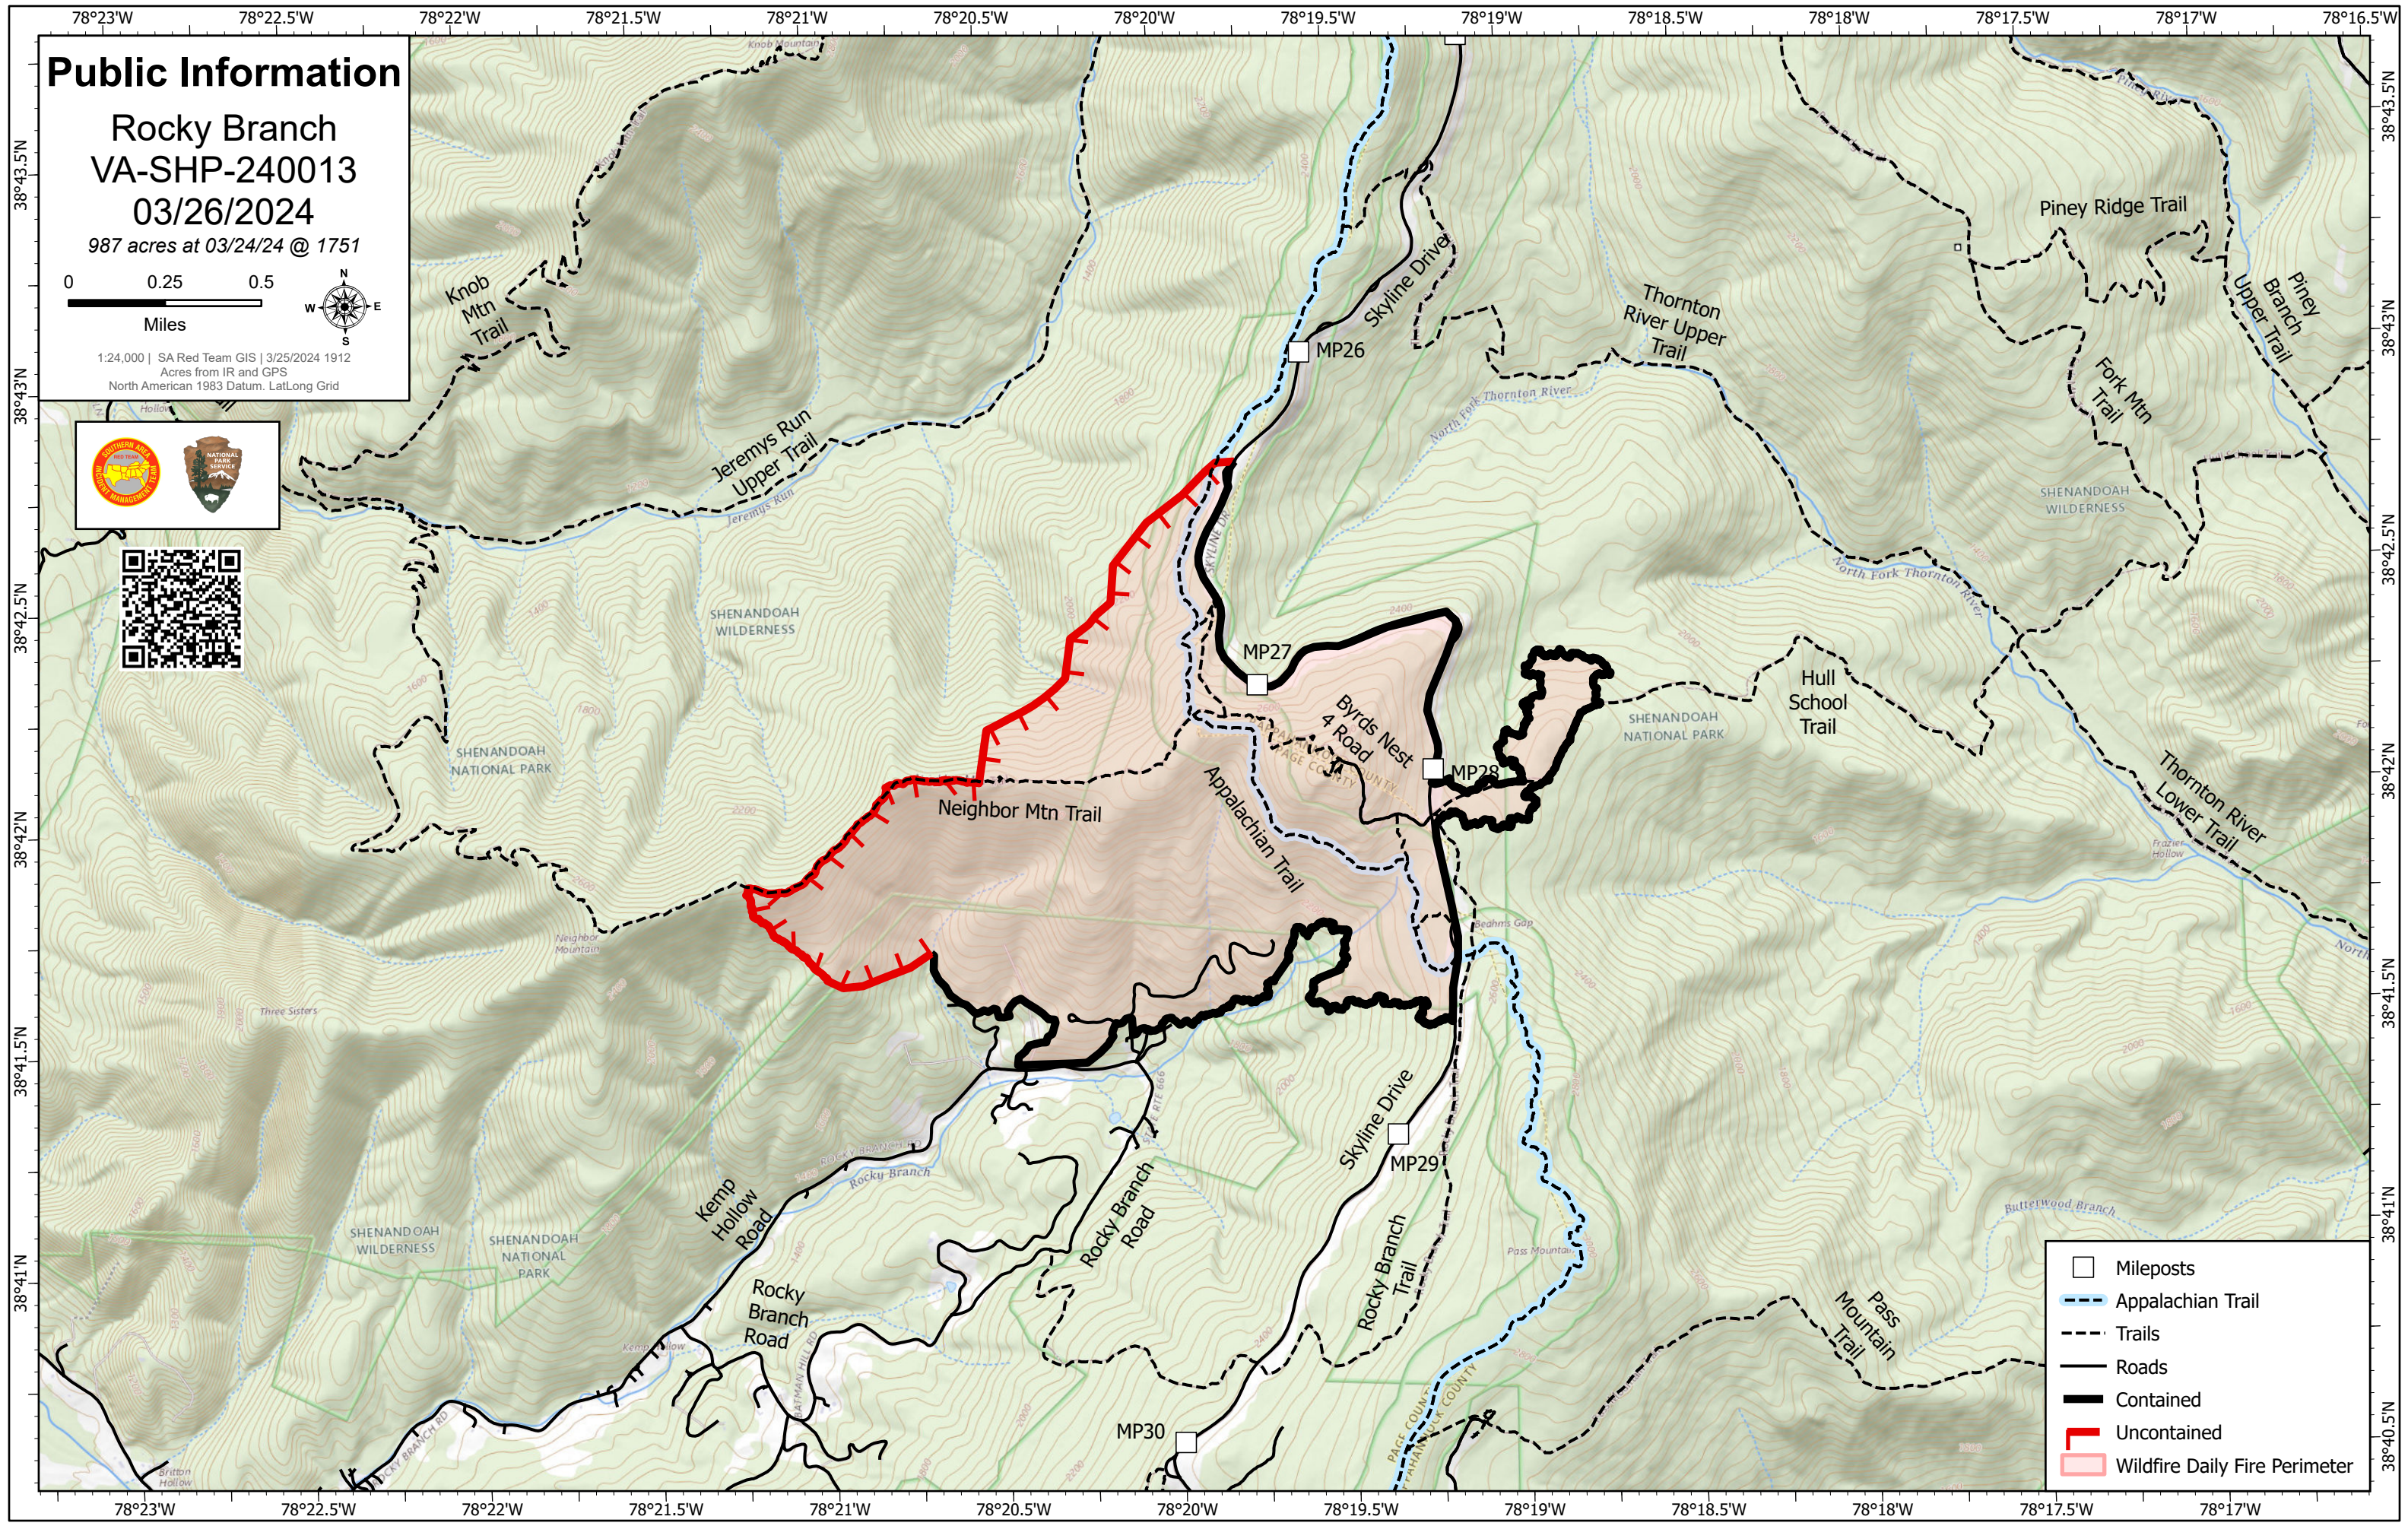

Public Information

Rocky Branch
VA-SHP-240013

03/26/2024

987 acres at 03/24/24 @ 1751

1:24,000 | SA Red Team GIS | 3/25/2024 1912
Acres from IR and GPS
North American 1983 Datum, LatLong Grid

- Mileposts
- Appalachian Trail
- - - Trails
- Roads
- Contained
- Uncontained
- Wildfire Daily Fire Perimeter