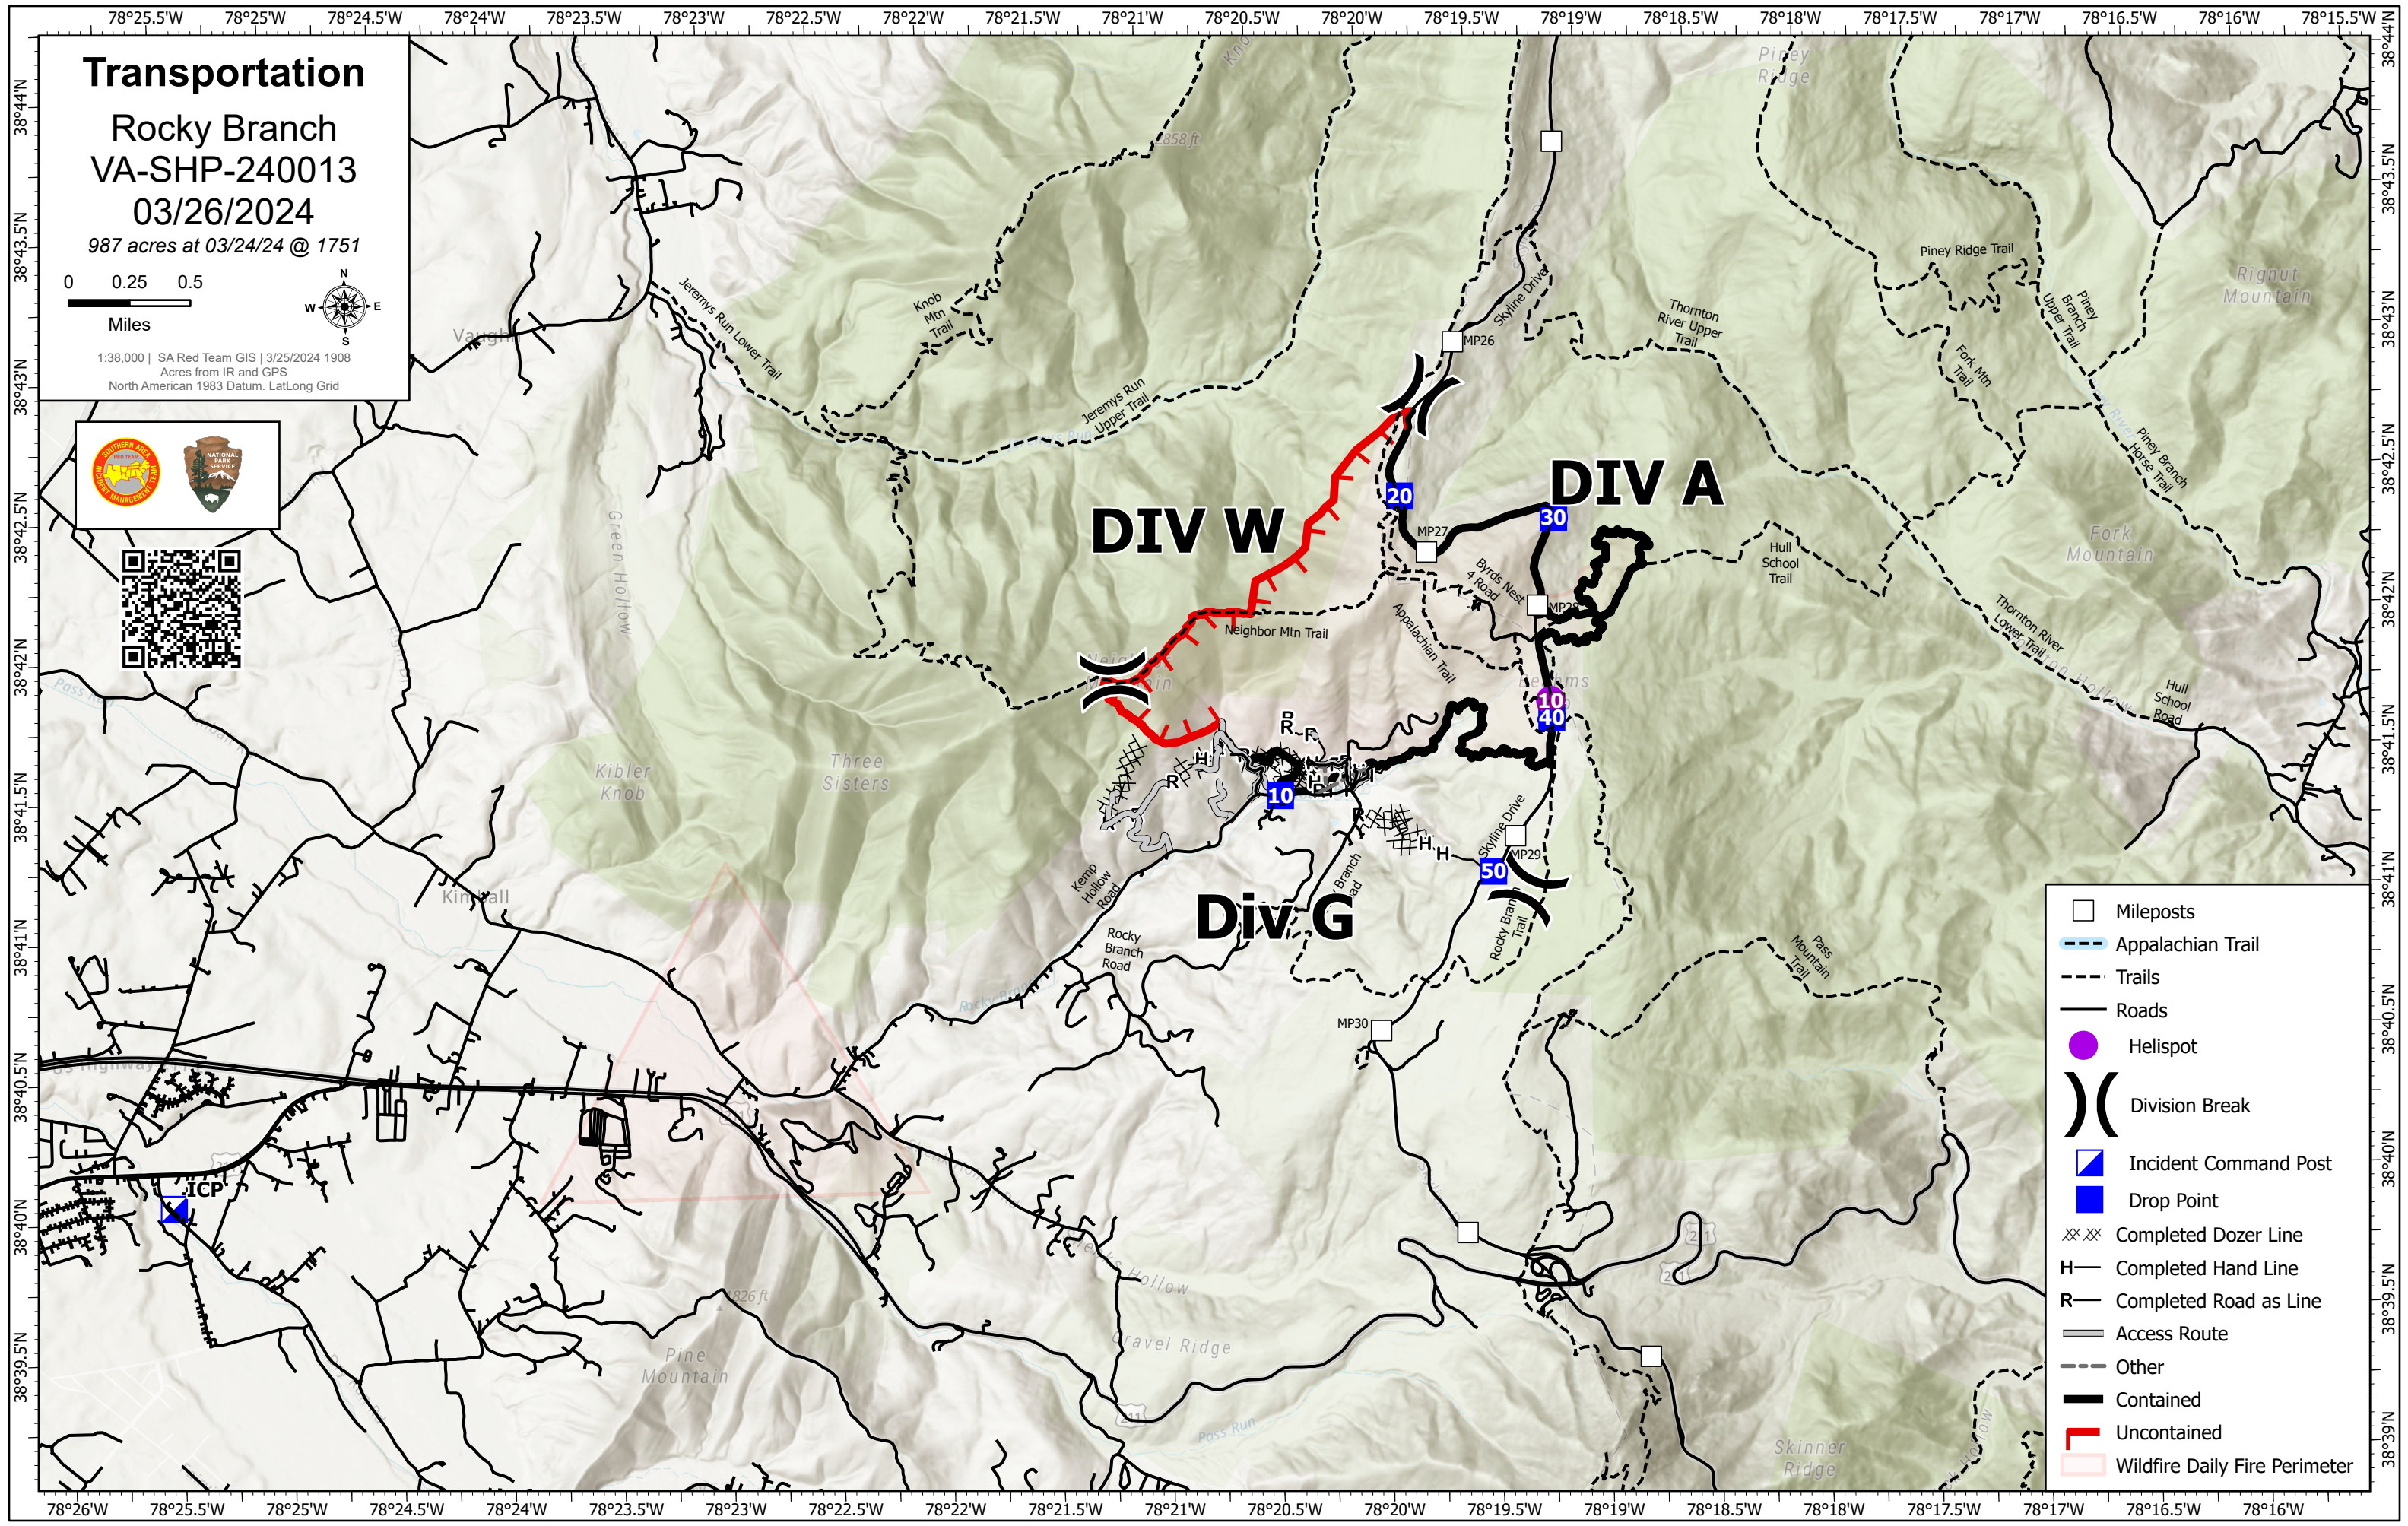

Transportation

Rocky Branch
VA-SHP-240013

03/26/2024

987 acres at 03/24/24 @ 1751

0 0.25 0.5

Miles

1:38,000 | SA Red Team GIS | 3/25/2024 1908
Acres from IR and GPS
North American 1983 Datum, LatLong Grid

- Mileposts
- Appalachian Trail
- - - Trails
- Roads
- Helispot
-) (Division Break
- ▣ Incident Command Post
- ▣ Drop Point
- XX Completed Dozer Line
- H Completed Hand Line
- R Completed Road as Line
- Access Route
- - - Other
- Contained
- Uncontained
- ▭ Wildfire Daily Fire Perimeter