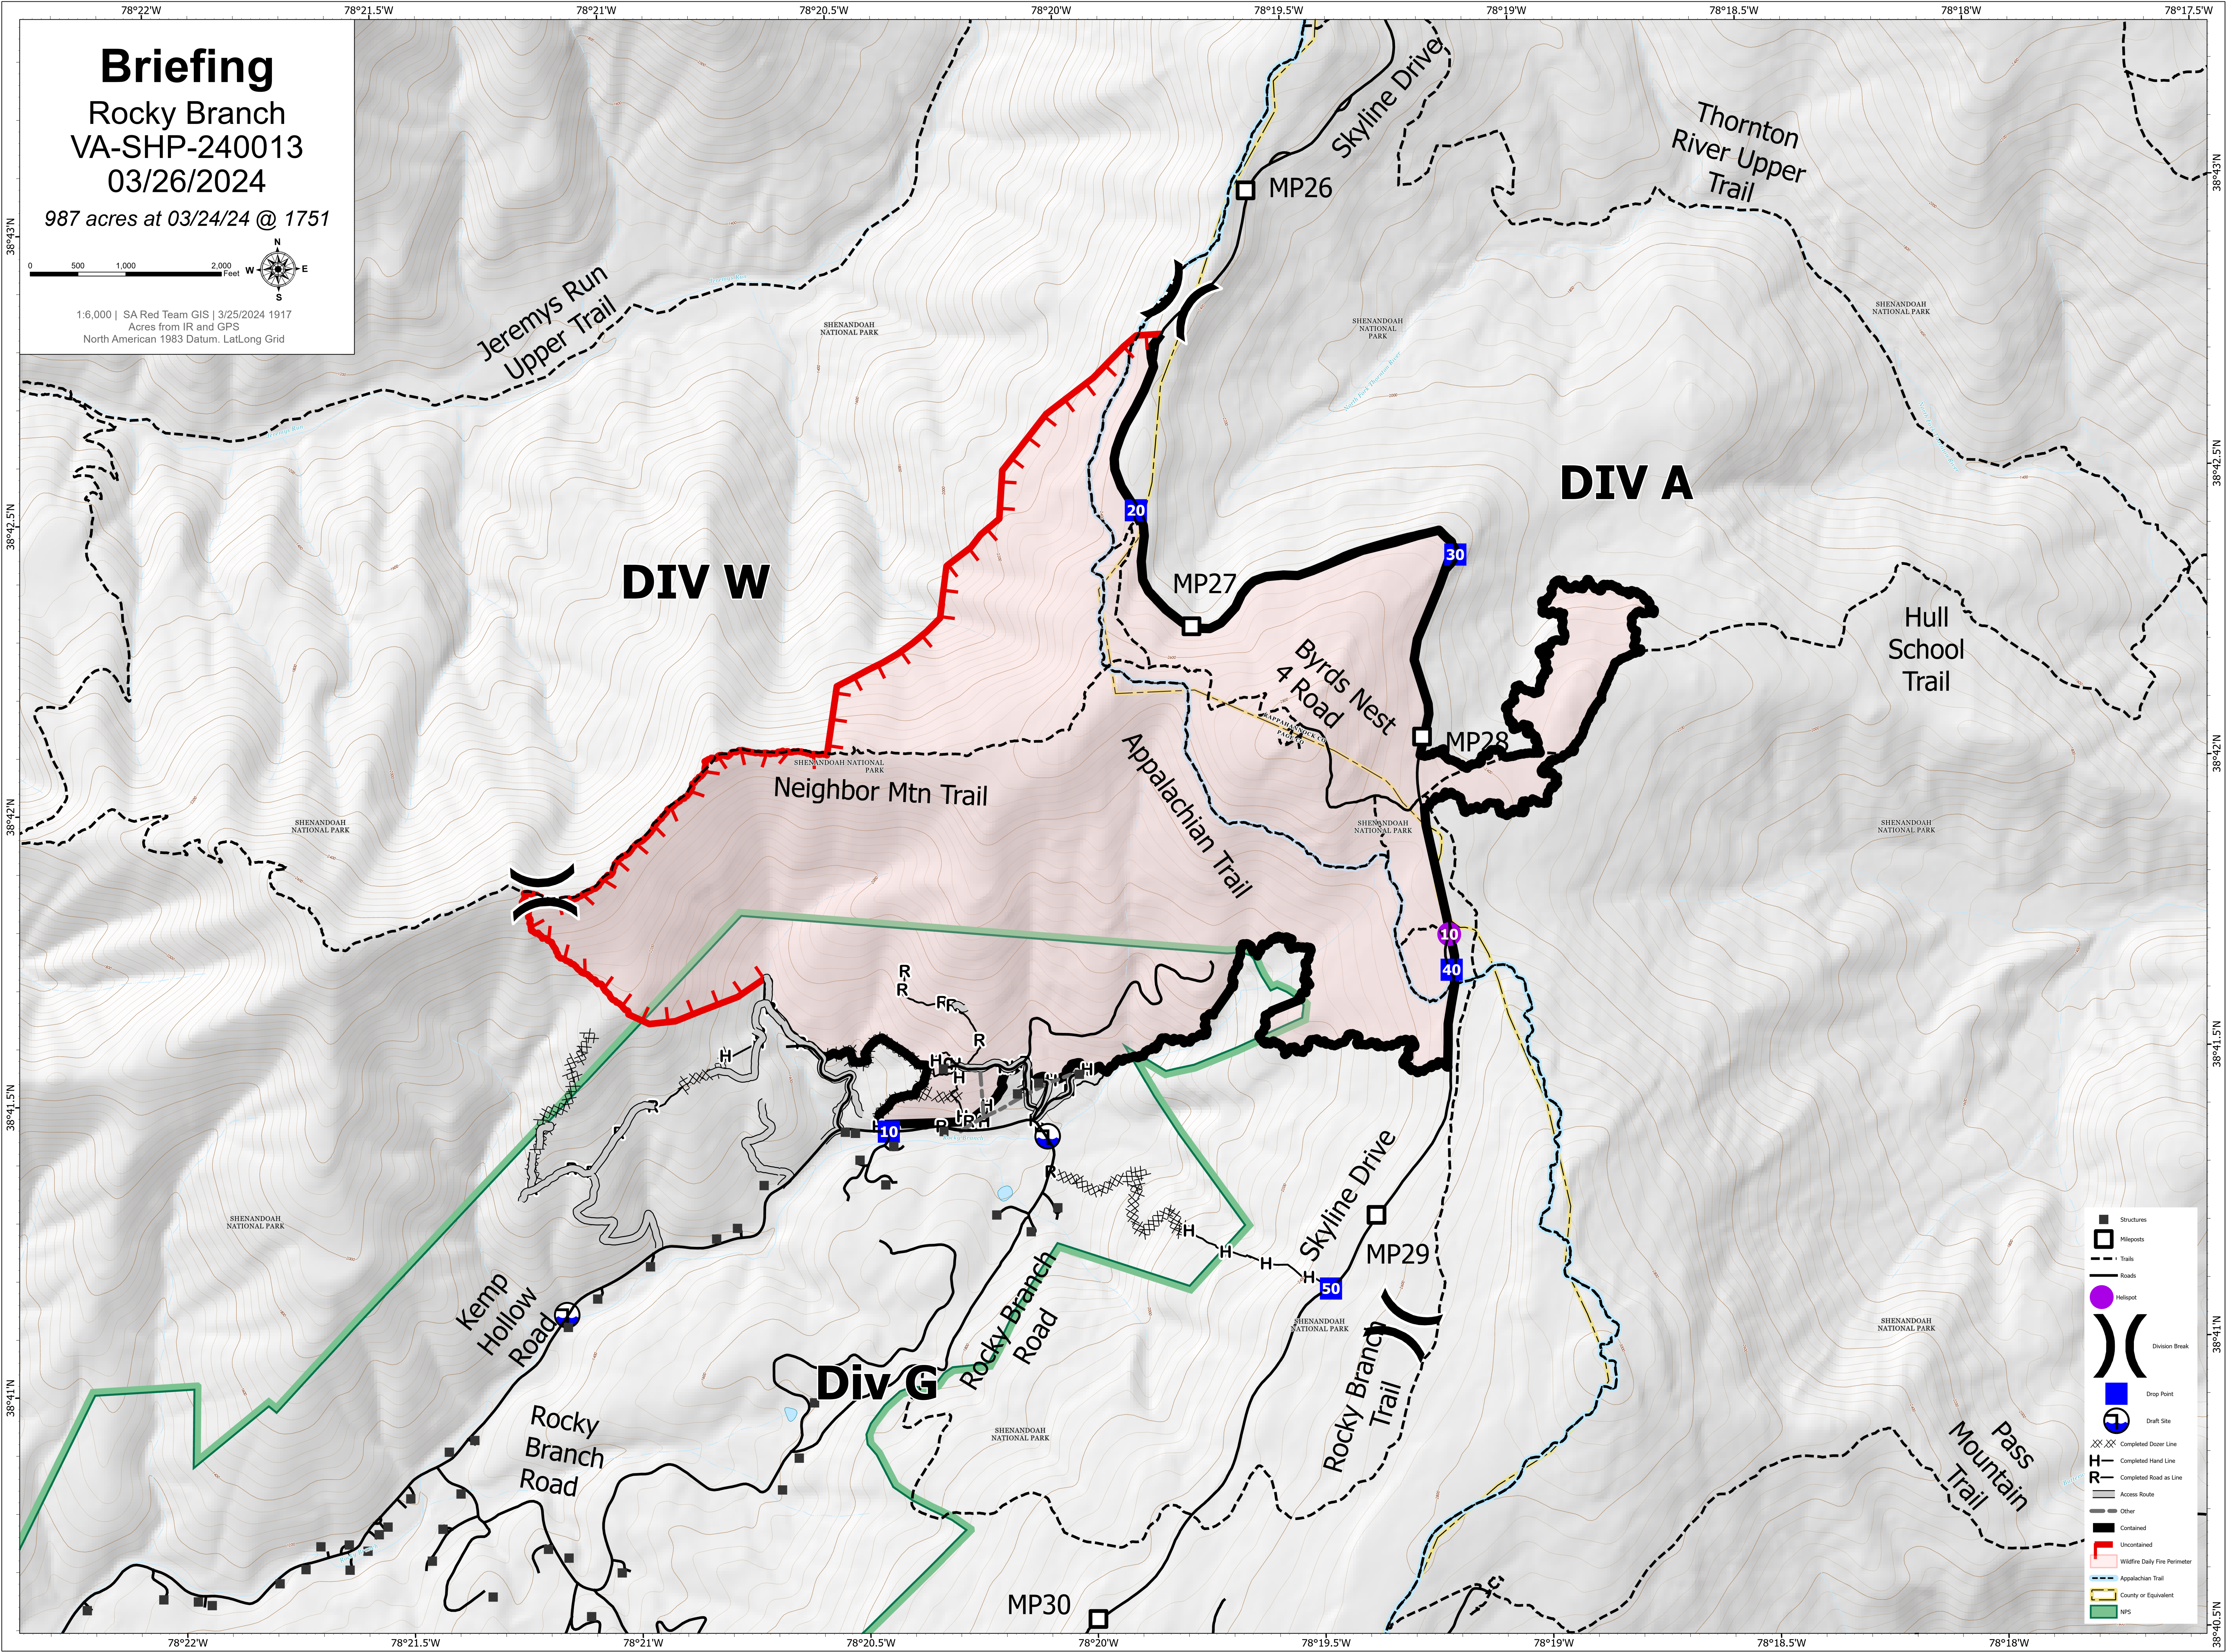

Briefing

Rocky Branch
VA-SHP-240013

03/26/2024

987 acres at 03/24/24 @ 1751

1:6,000 | SA Red Team GIS | 3/25/2024 1917
Acres from IR and GPS
North American 1983 Datum, LatLong Grid

- Structures
- Mileposts
- Trails
- Roads
- Heliport
- Division Break
- Drop Point
- Draft Site
- Completed Dozer Line
- Completed Hand Line
- Completed Road as Line
- Access Route
- Other
- Contained
- Uncontained
- Wildfire Daily Fire Perimeter
- Appalachian Trail
- County or Equivalent
- NPS