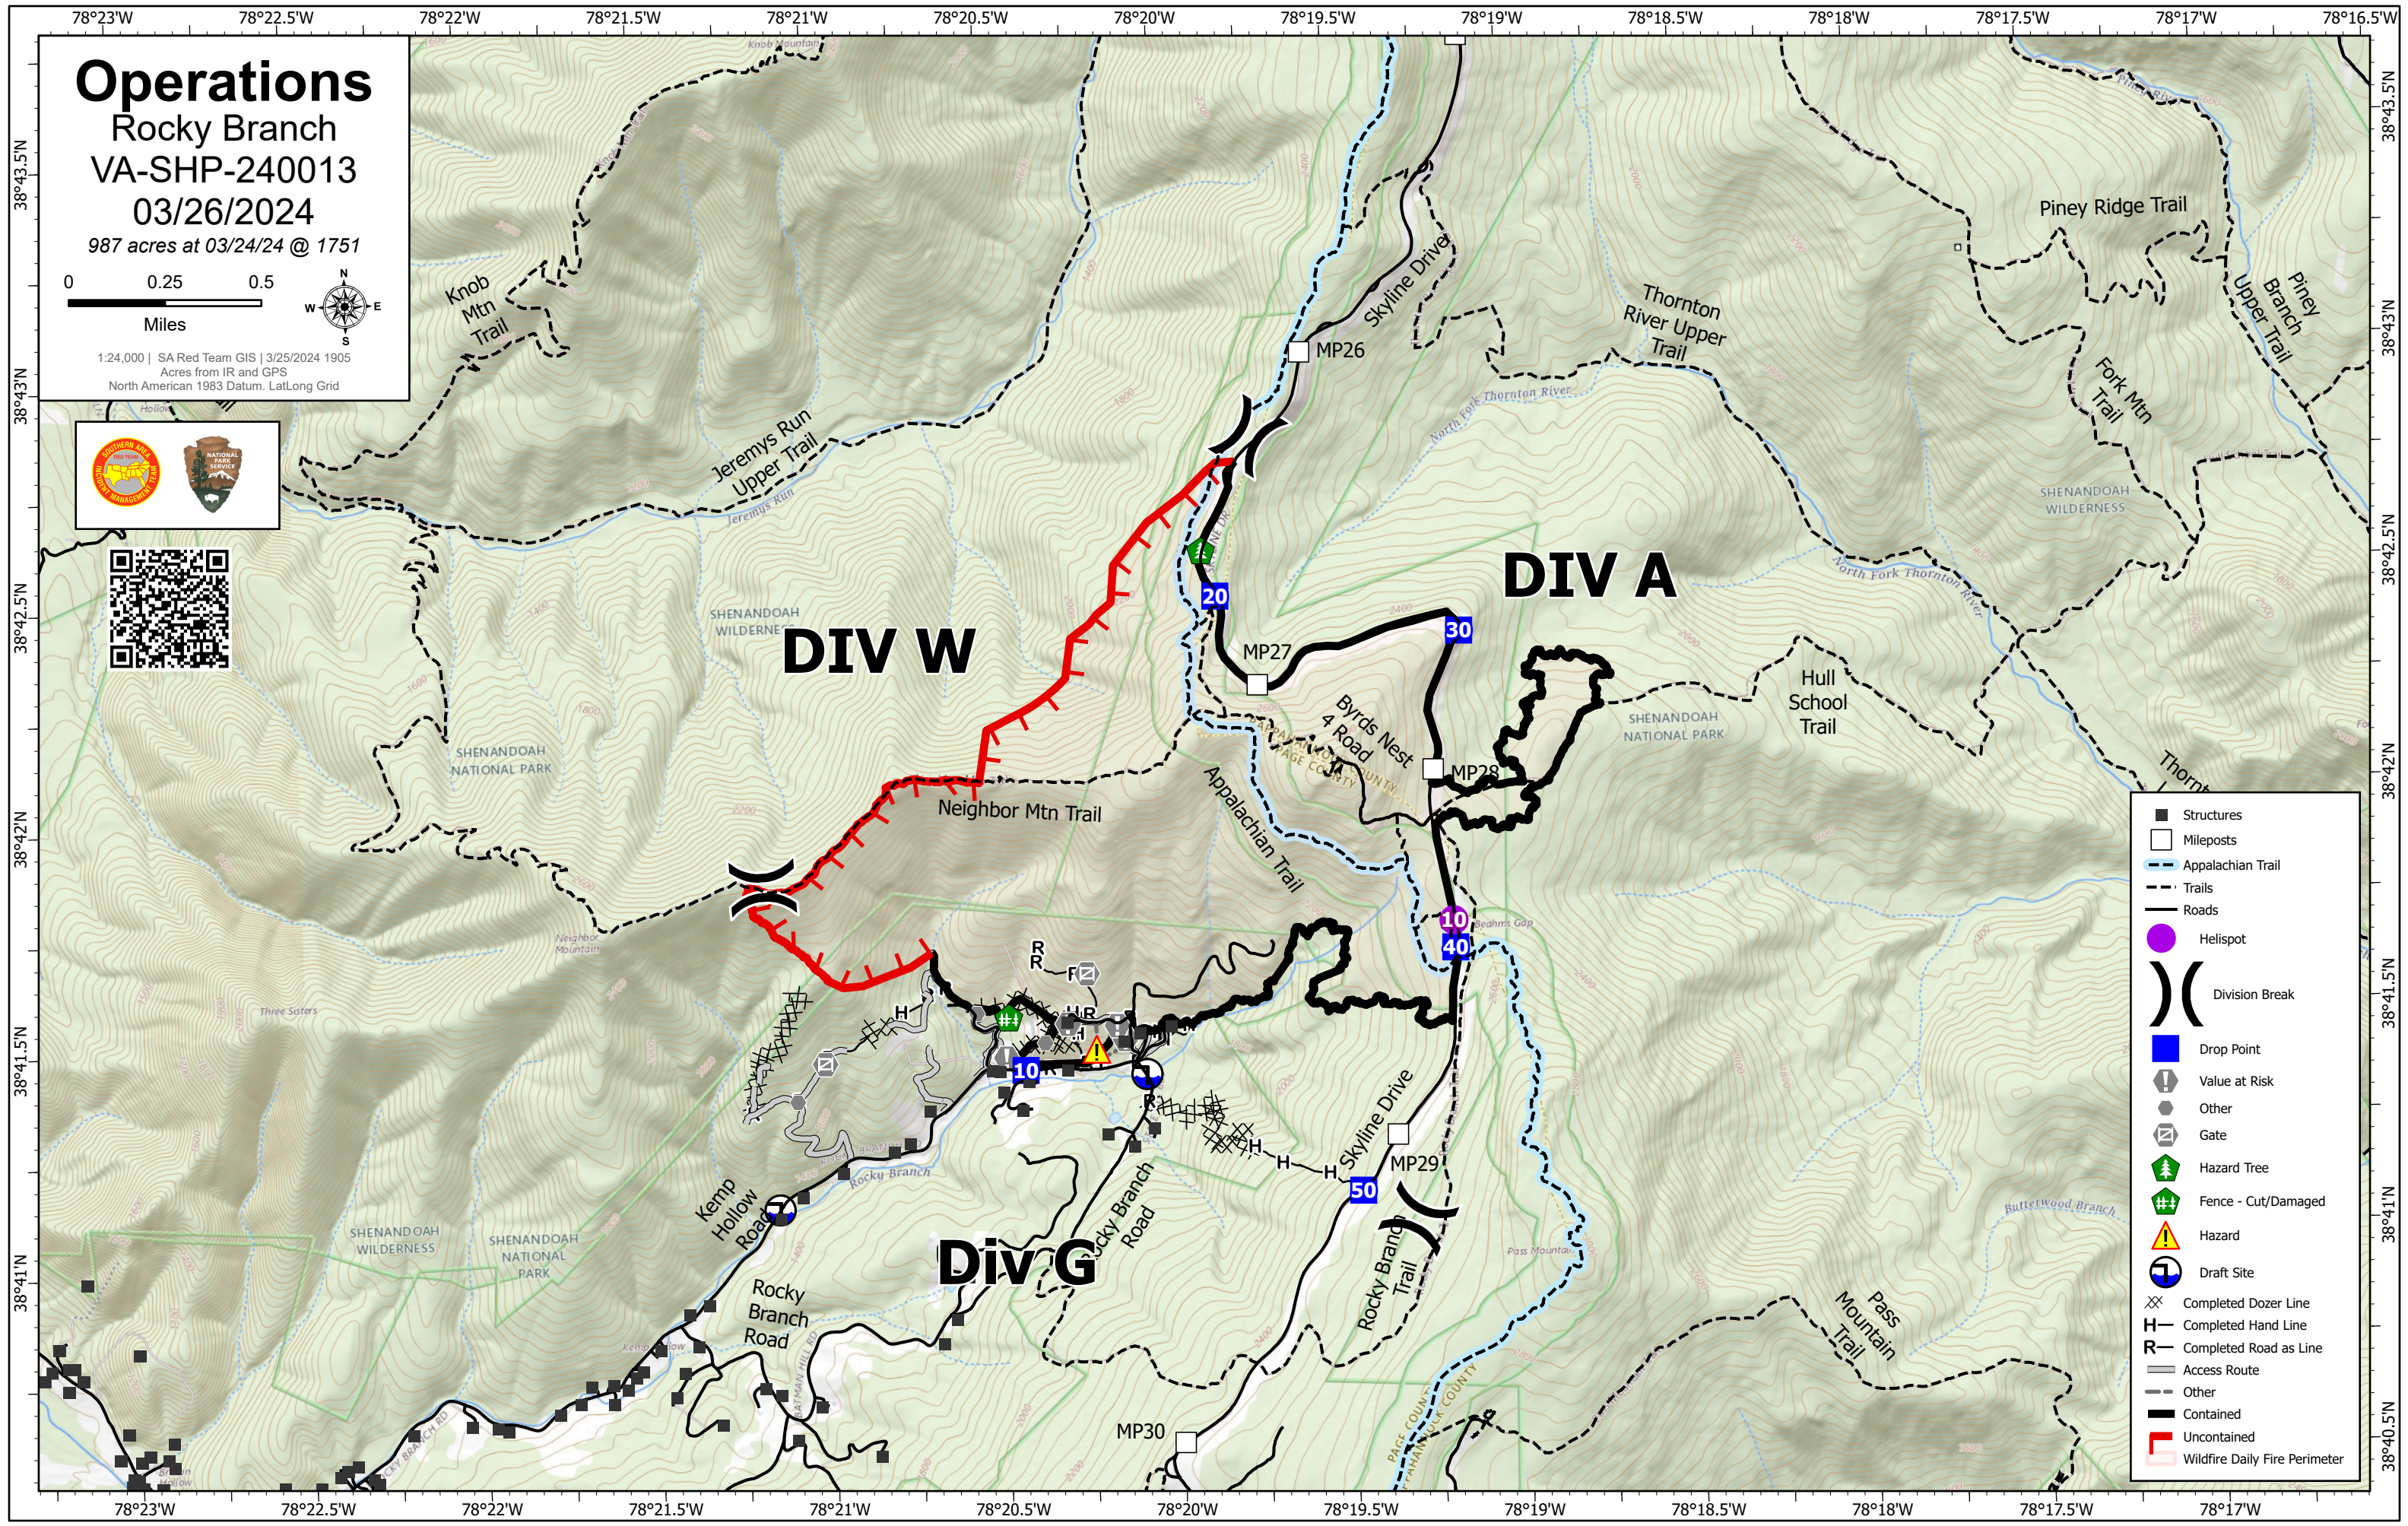

Operations

Rocky Branch
VA-SHP-240013

03/26/2024

987 acres at 03/24/24 @ 1751

0 0.25 0.5

Miles

1:24,000 | SA Red Team GIS | 3/25/2024 1905
Acres from IR and GPS
North American 1983 Datum, LatLong Grid

- Structures
- Mileposts
- Appalachian Trail
- Trails
- Roads
- Helispot
- Division Break
- Drop Point
- Value at Risk
- Other
- Gate
- Hazard Tree
- Fence - Cut/Damaged
- Hazard
- Draft Site
- Completed Dozer Line
- Completed Hand Line
- Completed Road as Line
- Access Route
- Other
- Contained
- Uncontained
- Wildfire Daily Fire Perimeter