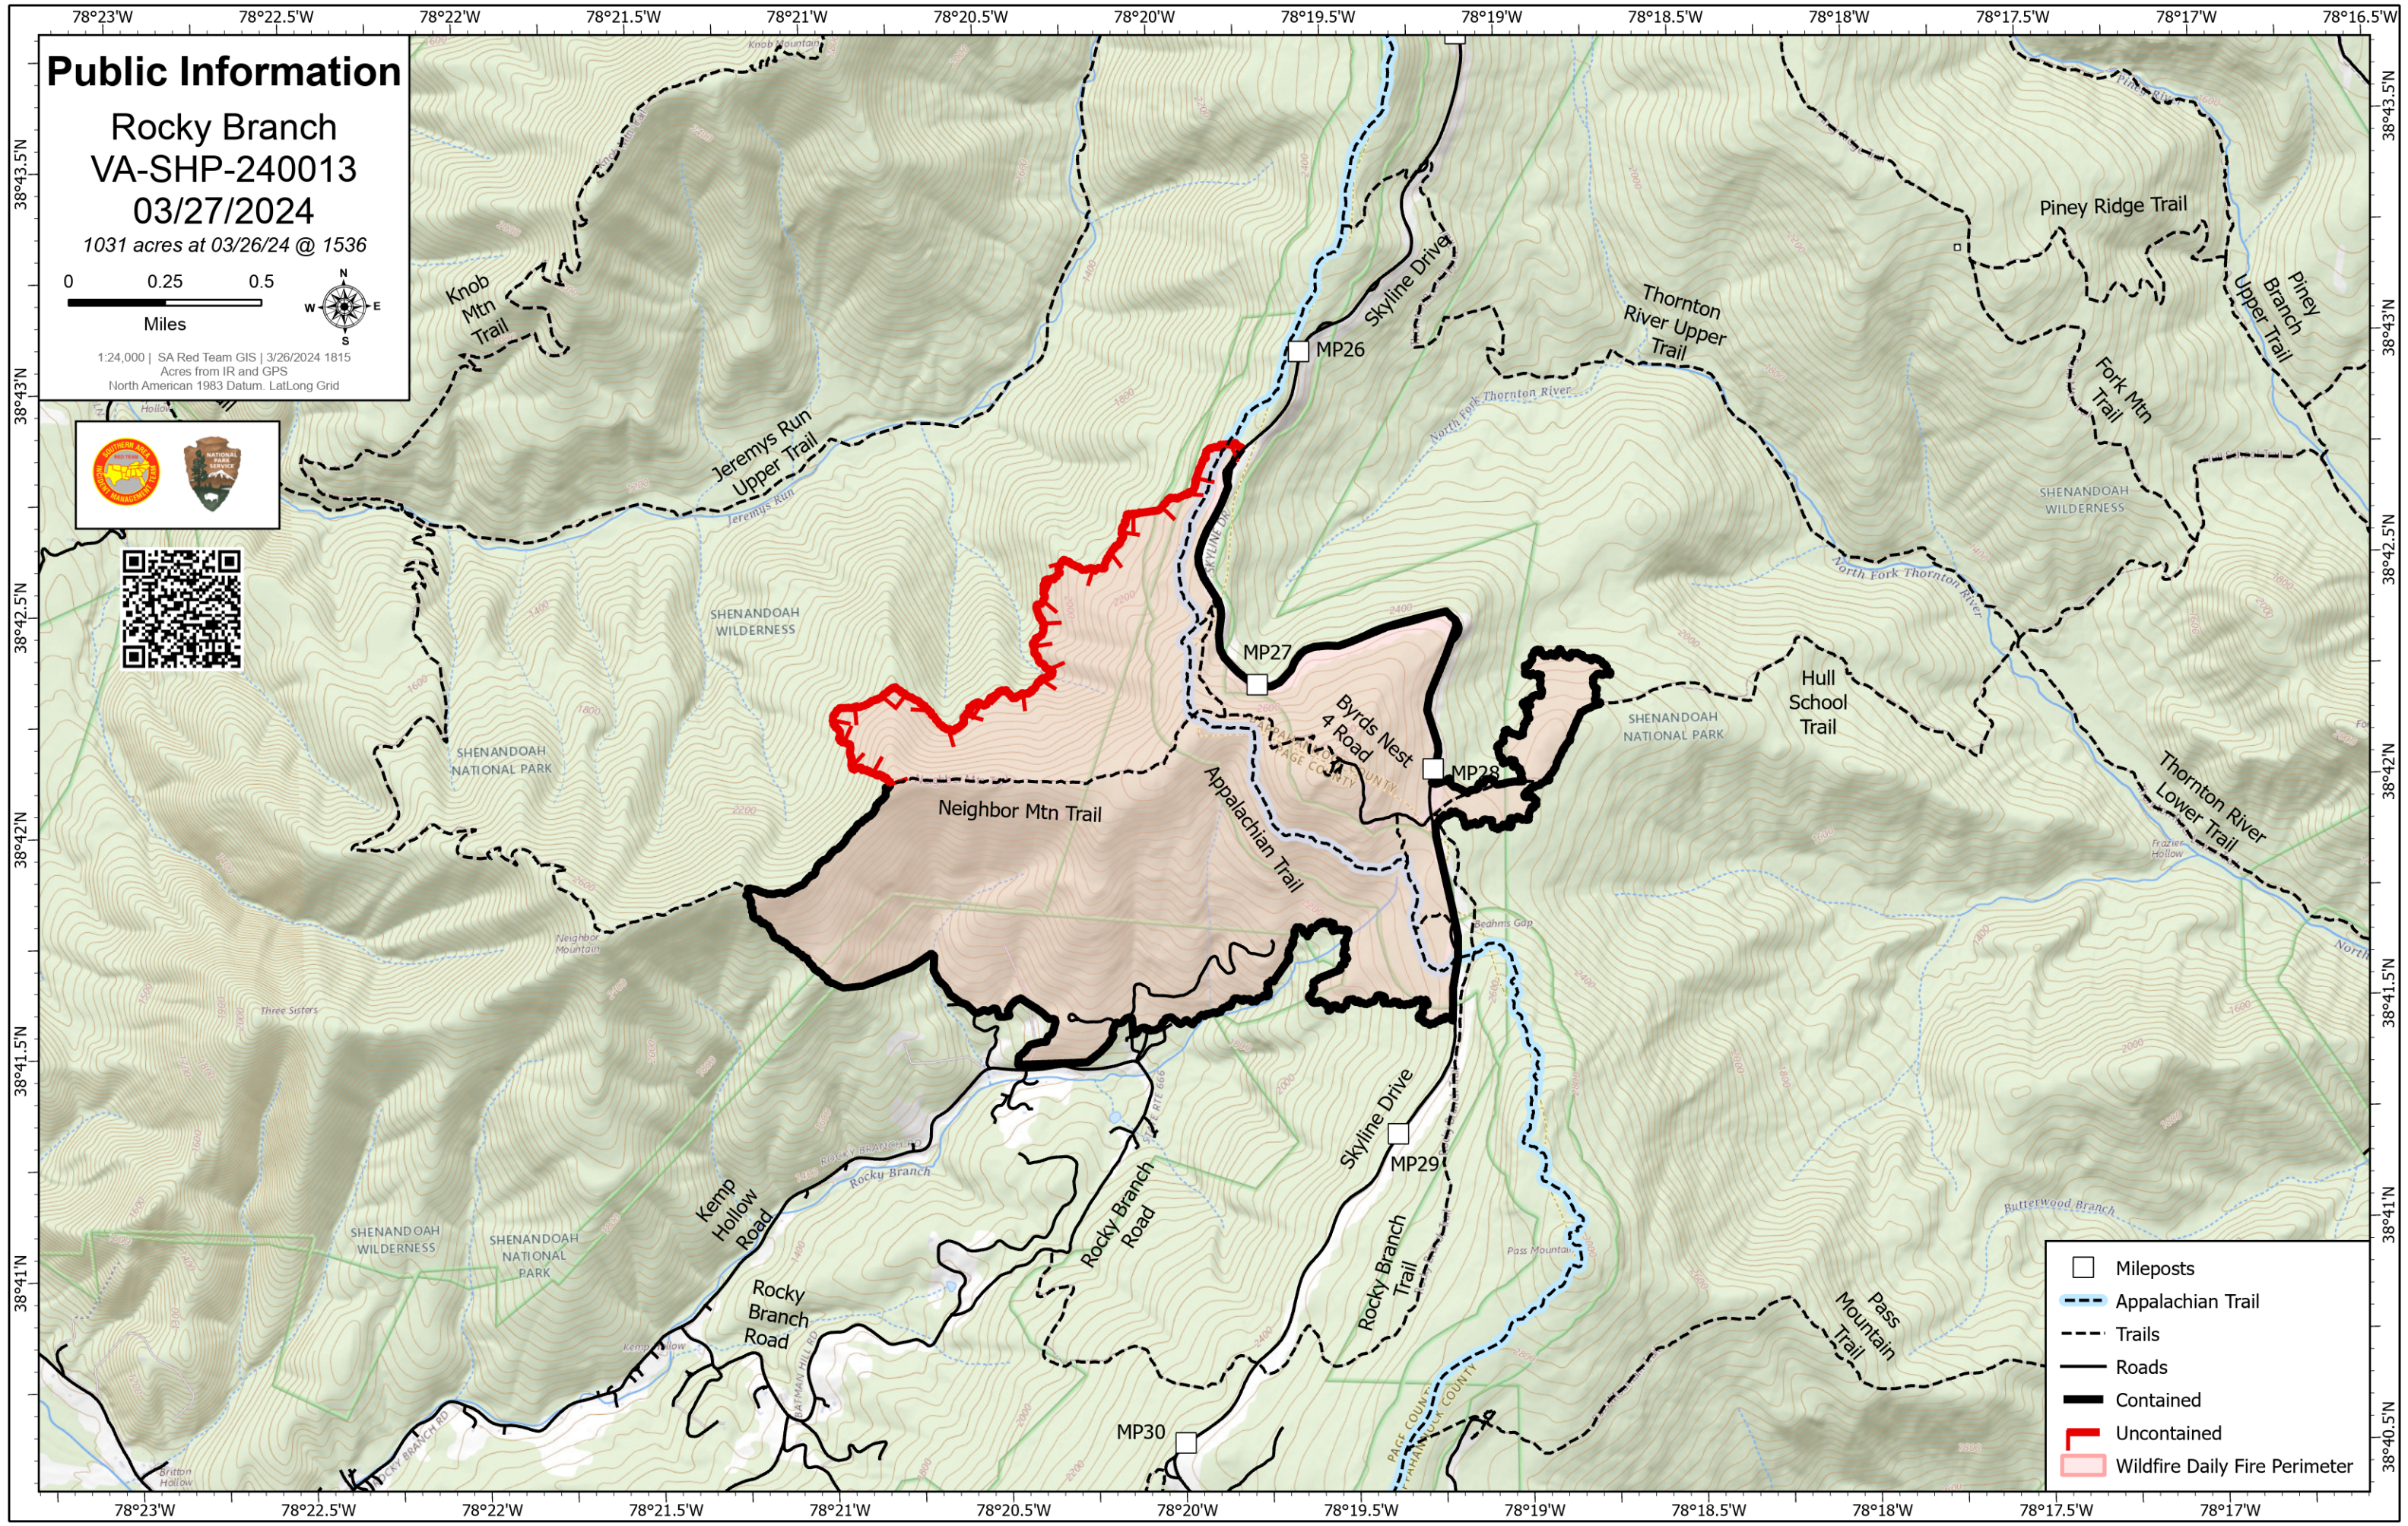

Public Information

Rocky Branch
VA-SHP-240013
03/27/2024

1031 acres at 03/26/24 @ 1536

1:24,000 | SA Red Team GIS | 3/26/2024 1815
Acres from IR and GPS
North American 1983 Datum, LatLong Grid

- Mileposts
- Appalachian Trail
- - - Trails
- Roads
- Contained
- Uncontained
- Wildfire Daily Fire Perimeter