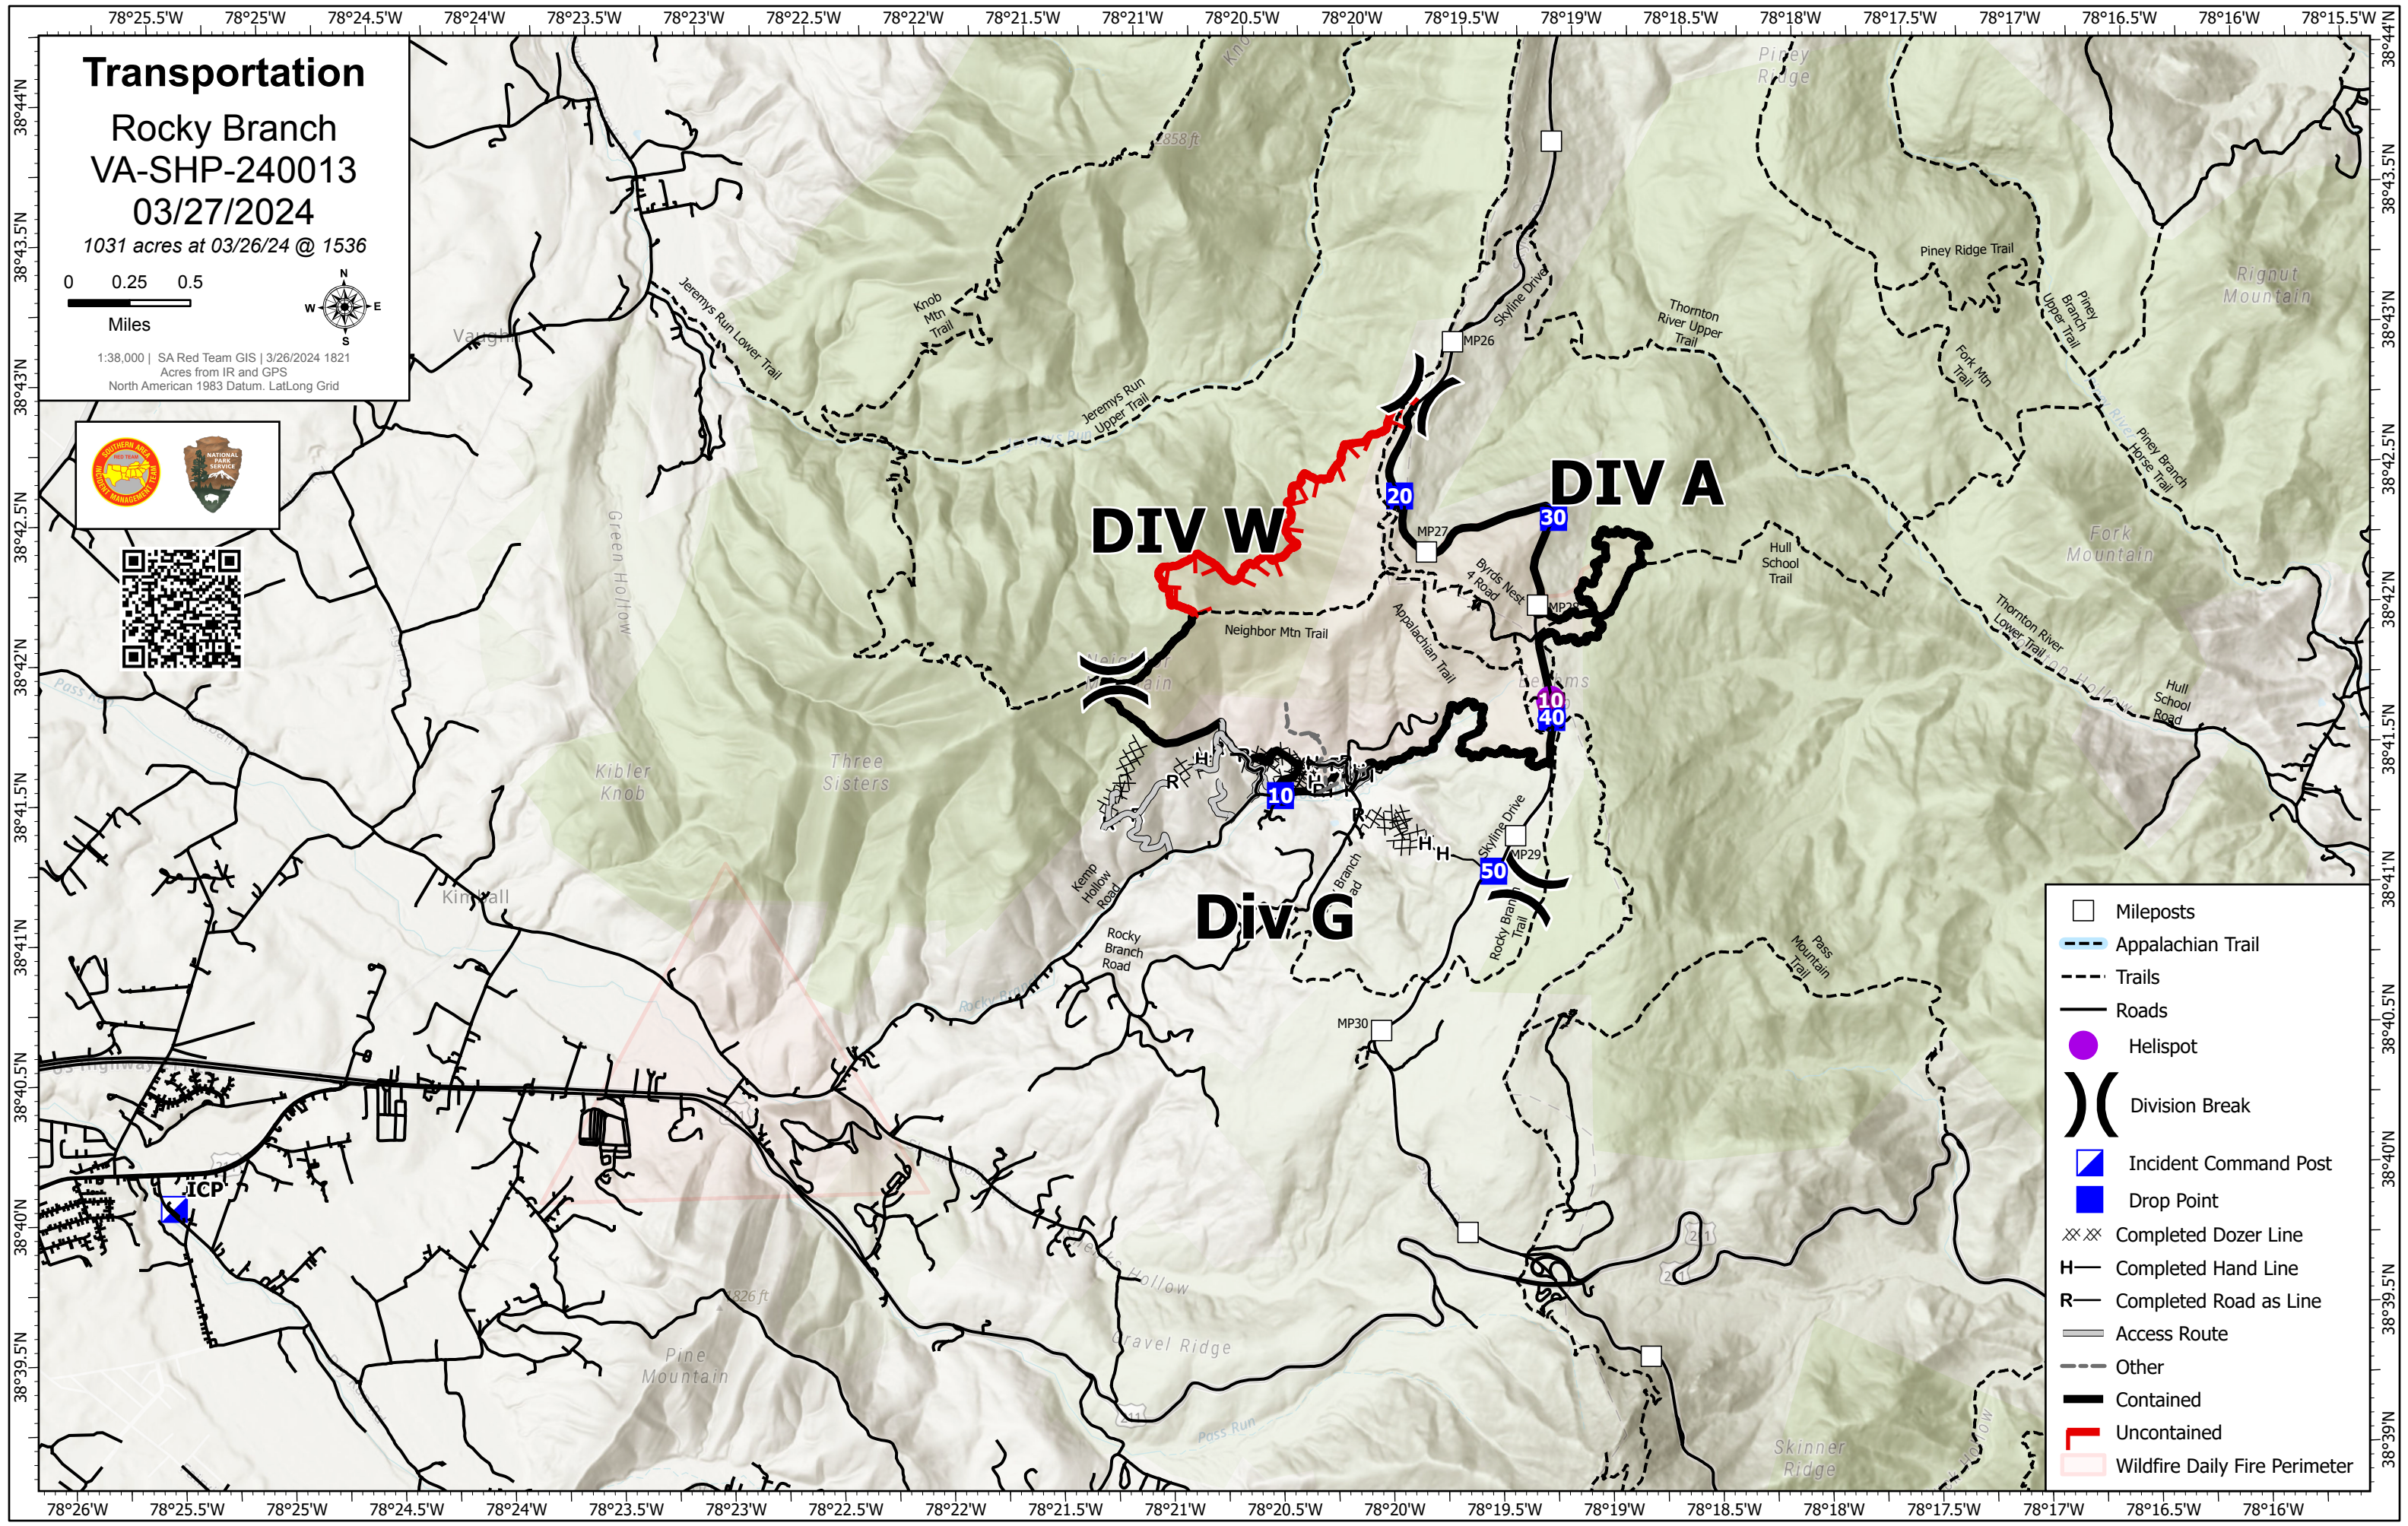

# Transportation

Rocky Branch  
VA-SHP-240013

03/27/2024

1031 acres at 03/26/24 @ 1536

0 0.25 0.5

Miles

1:38,000 | SA Red Team GIS | 3/26/2024 1821  
Acres from IR and GPS  
North American 1983 Datum. LatLong Grid

- Mileposts
- Appalachian Trail
- - - Trails
- Roads
- Helispot
- ) ( Division Break
- ▣ Incident Command Post
- Drop Point
- ××× Completed Dozer Line
- H Completed Hand Line
- R Completed Road as Line
- Access Route
- - - Other
- Contained
- Uncontained
- Wildfire Daily Fire Perimeter