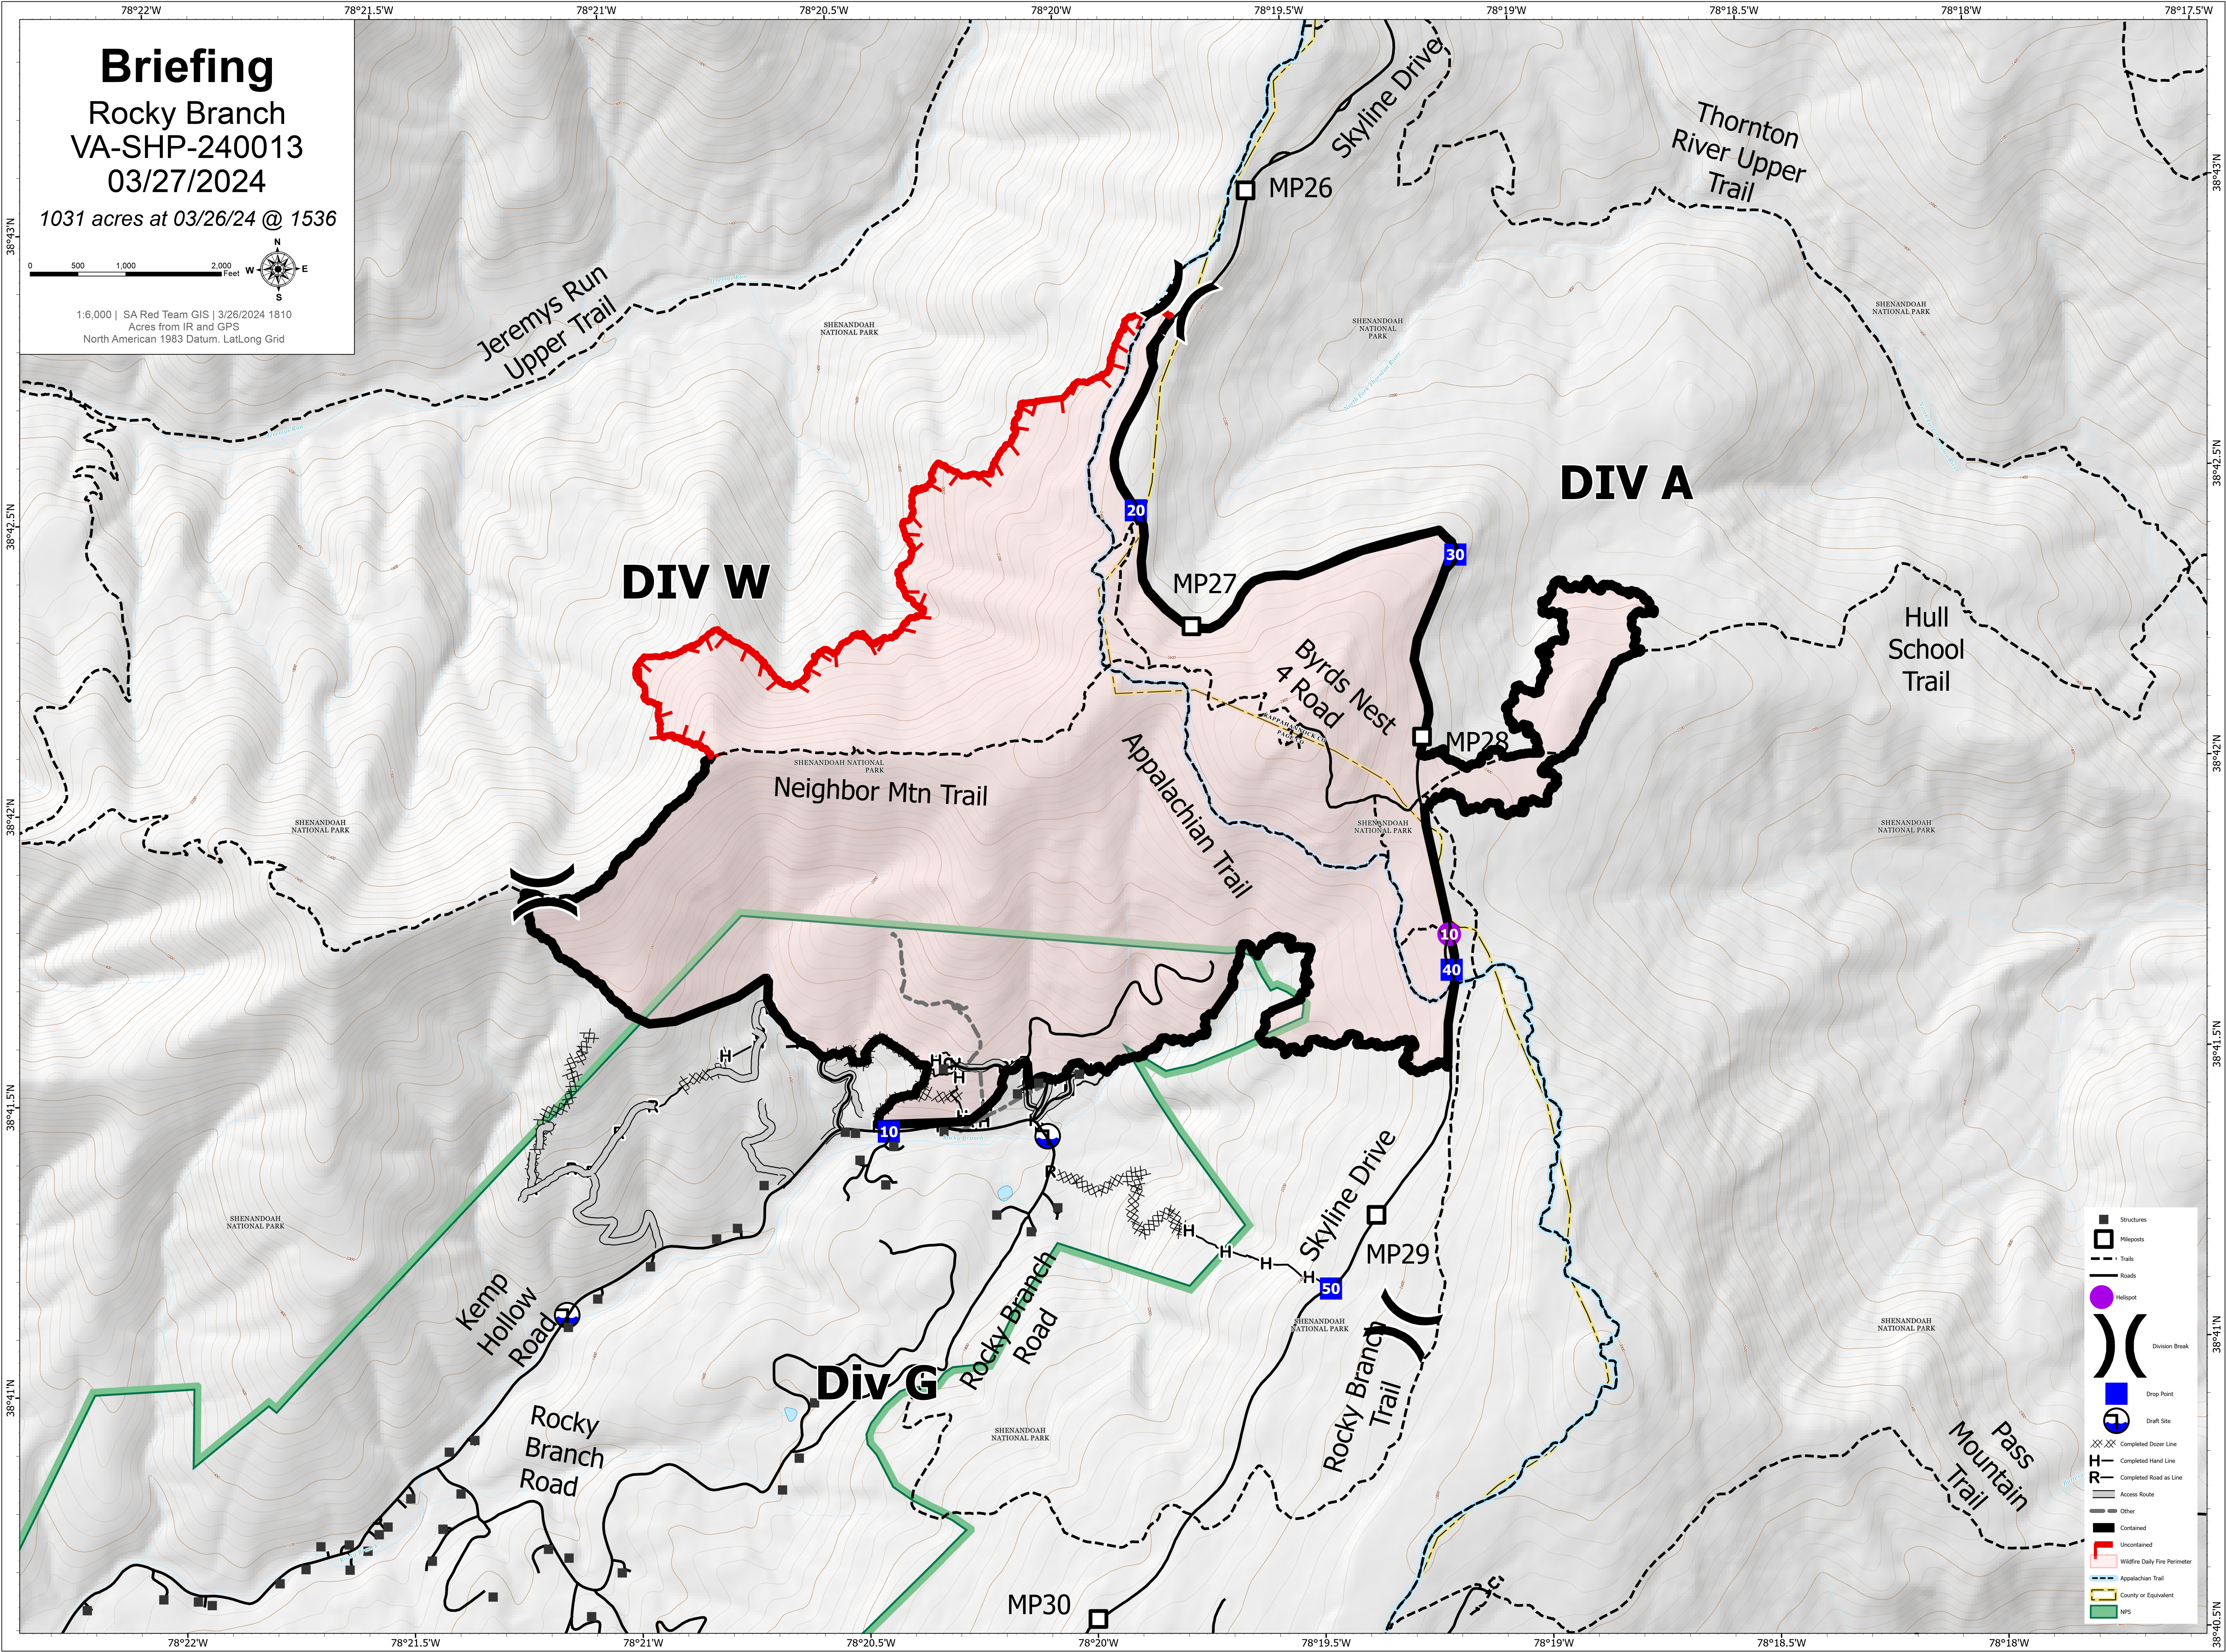

Briefing

Rocky Branch
VA-SHP-240013

03/27/2024

1031 acres at 03/26/24 @ 1536

1:6,000 | SA Red Team GIS | 3/26/2024 1810
Acres from IR and GPS
North American 1983 Datum, LatLong Grid

- Structures
- Mileposts
- Trails
- Roads
- Heliport
- Division Break
- Drop Point
- Draft Site
- Completed Dozer Line
- Completed Hand Line
- Completed Road as Line
- Access Route
- Other
- Contained
- Uncontained
- Wildfire Daily Fire Perimeter
- Appalachian Trail
- County or Equivalent
- NPS