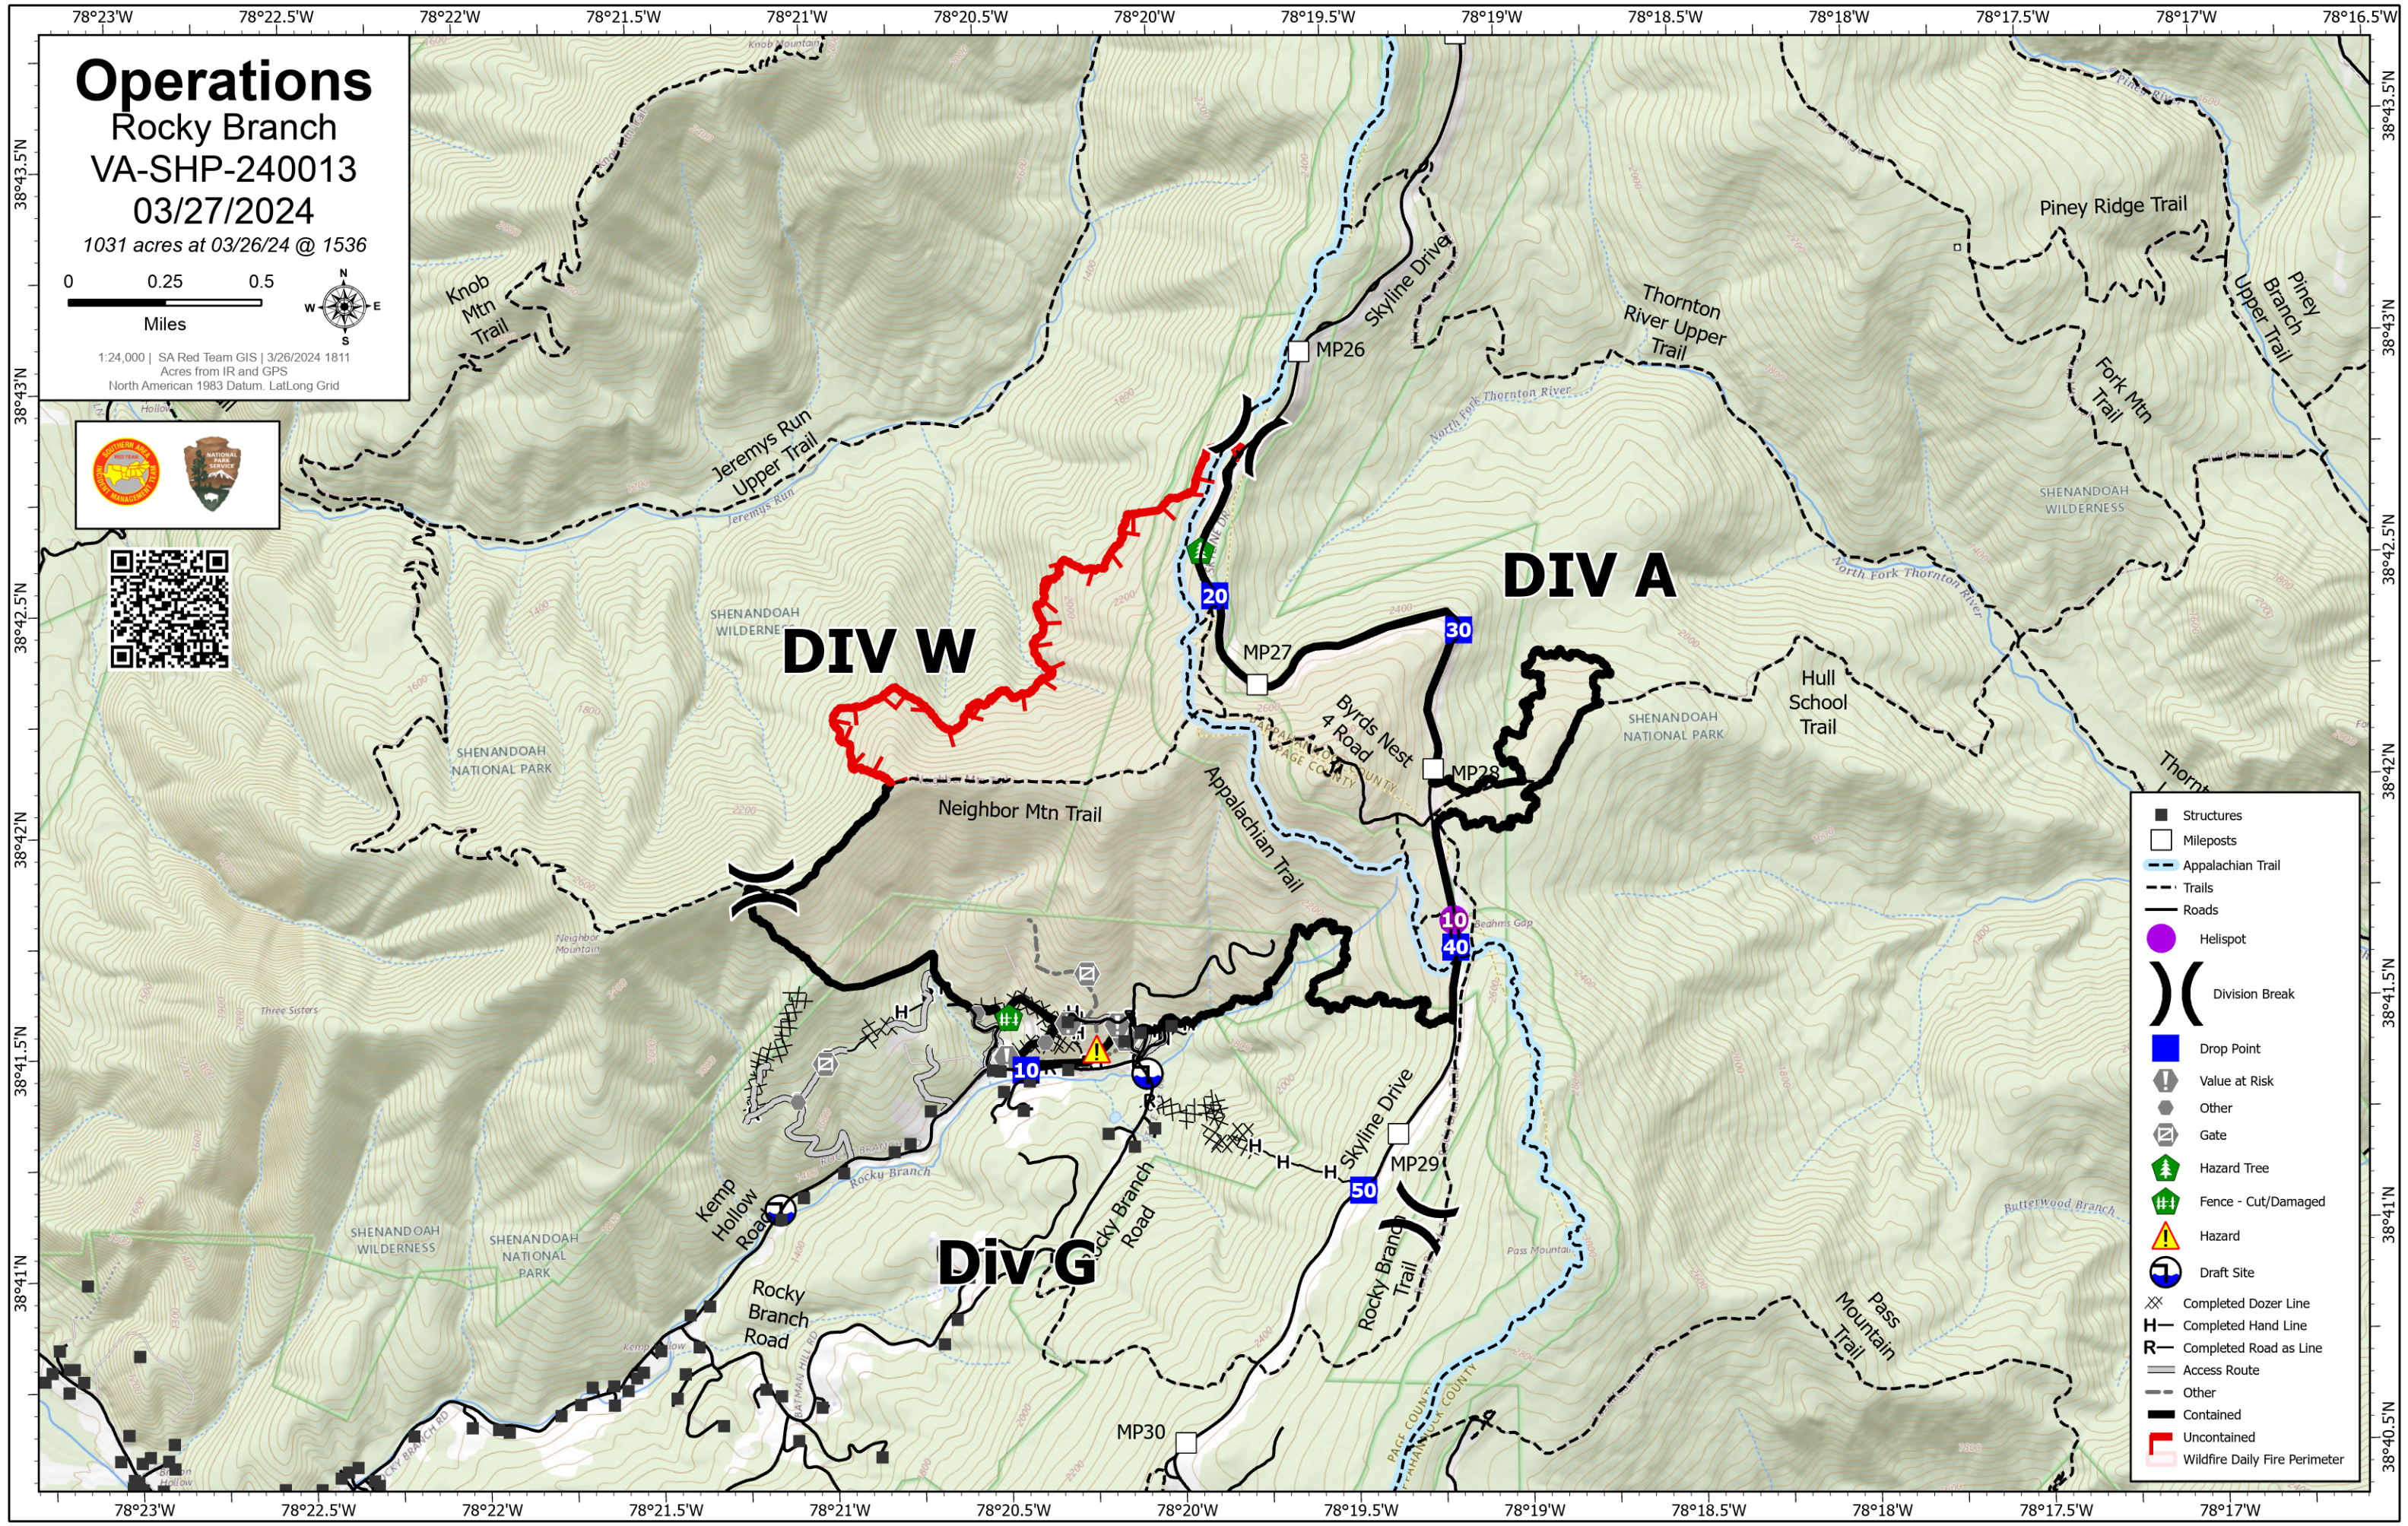

Operations

Rocky Branch
VA-SHP-240013

03/27/2024

1031 acres at 03/26/24 @ 1536

1:24,000 | SA Red Team GIS | 3/26/2024 1811
Acres from IR and GPS
North American 1983 Datum, LatLong Grid

- Structures
- Mileposts
- Appalachian Trail
- Trails
- Roads
- Helispot
- Division Break
- Drop Point
- Value at Risk
- Other
- Gate
- Hazard Tree
- Fence - Cut/Damaged
- Hazard
- Draft Site
- Completed Dozer Line
- Completed Hand Line
- Completed Road as Line
- Access Route
- Other
- Contained
- Uncontained
- Wildfire Daily Fire Perimeter