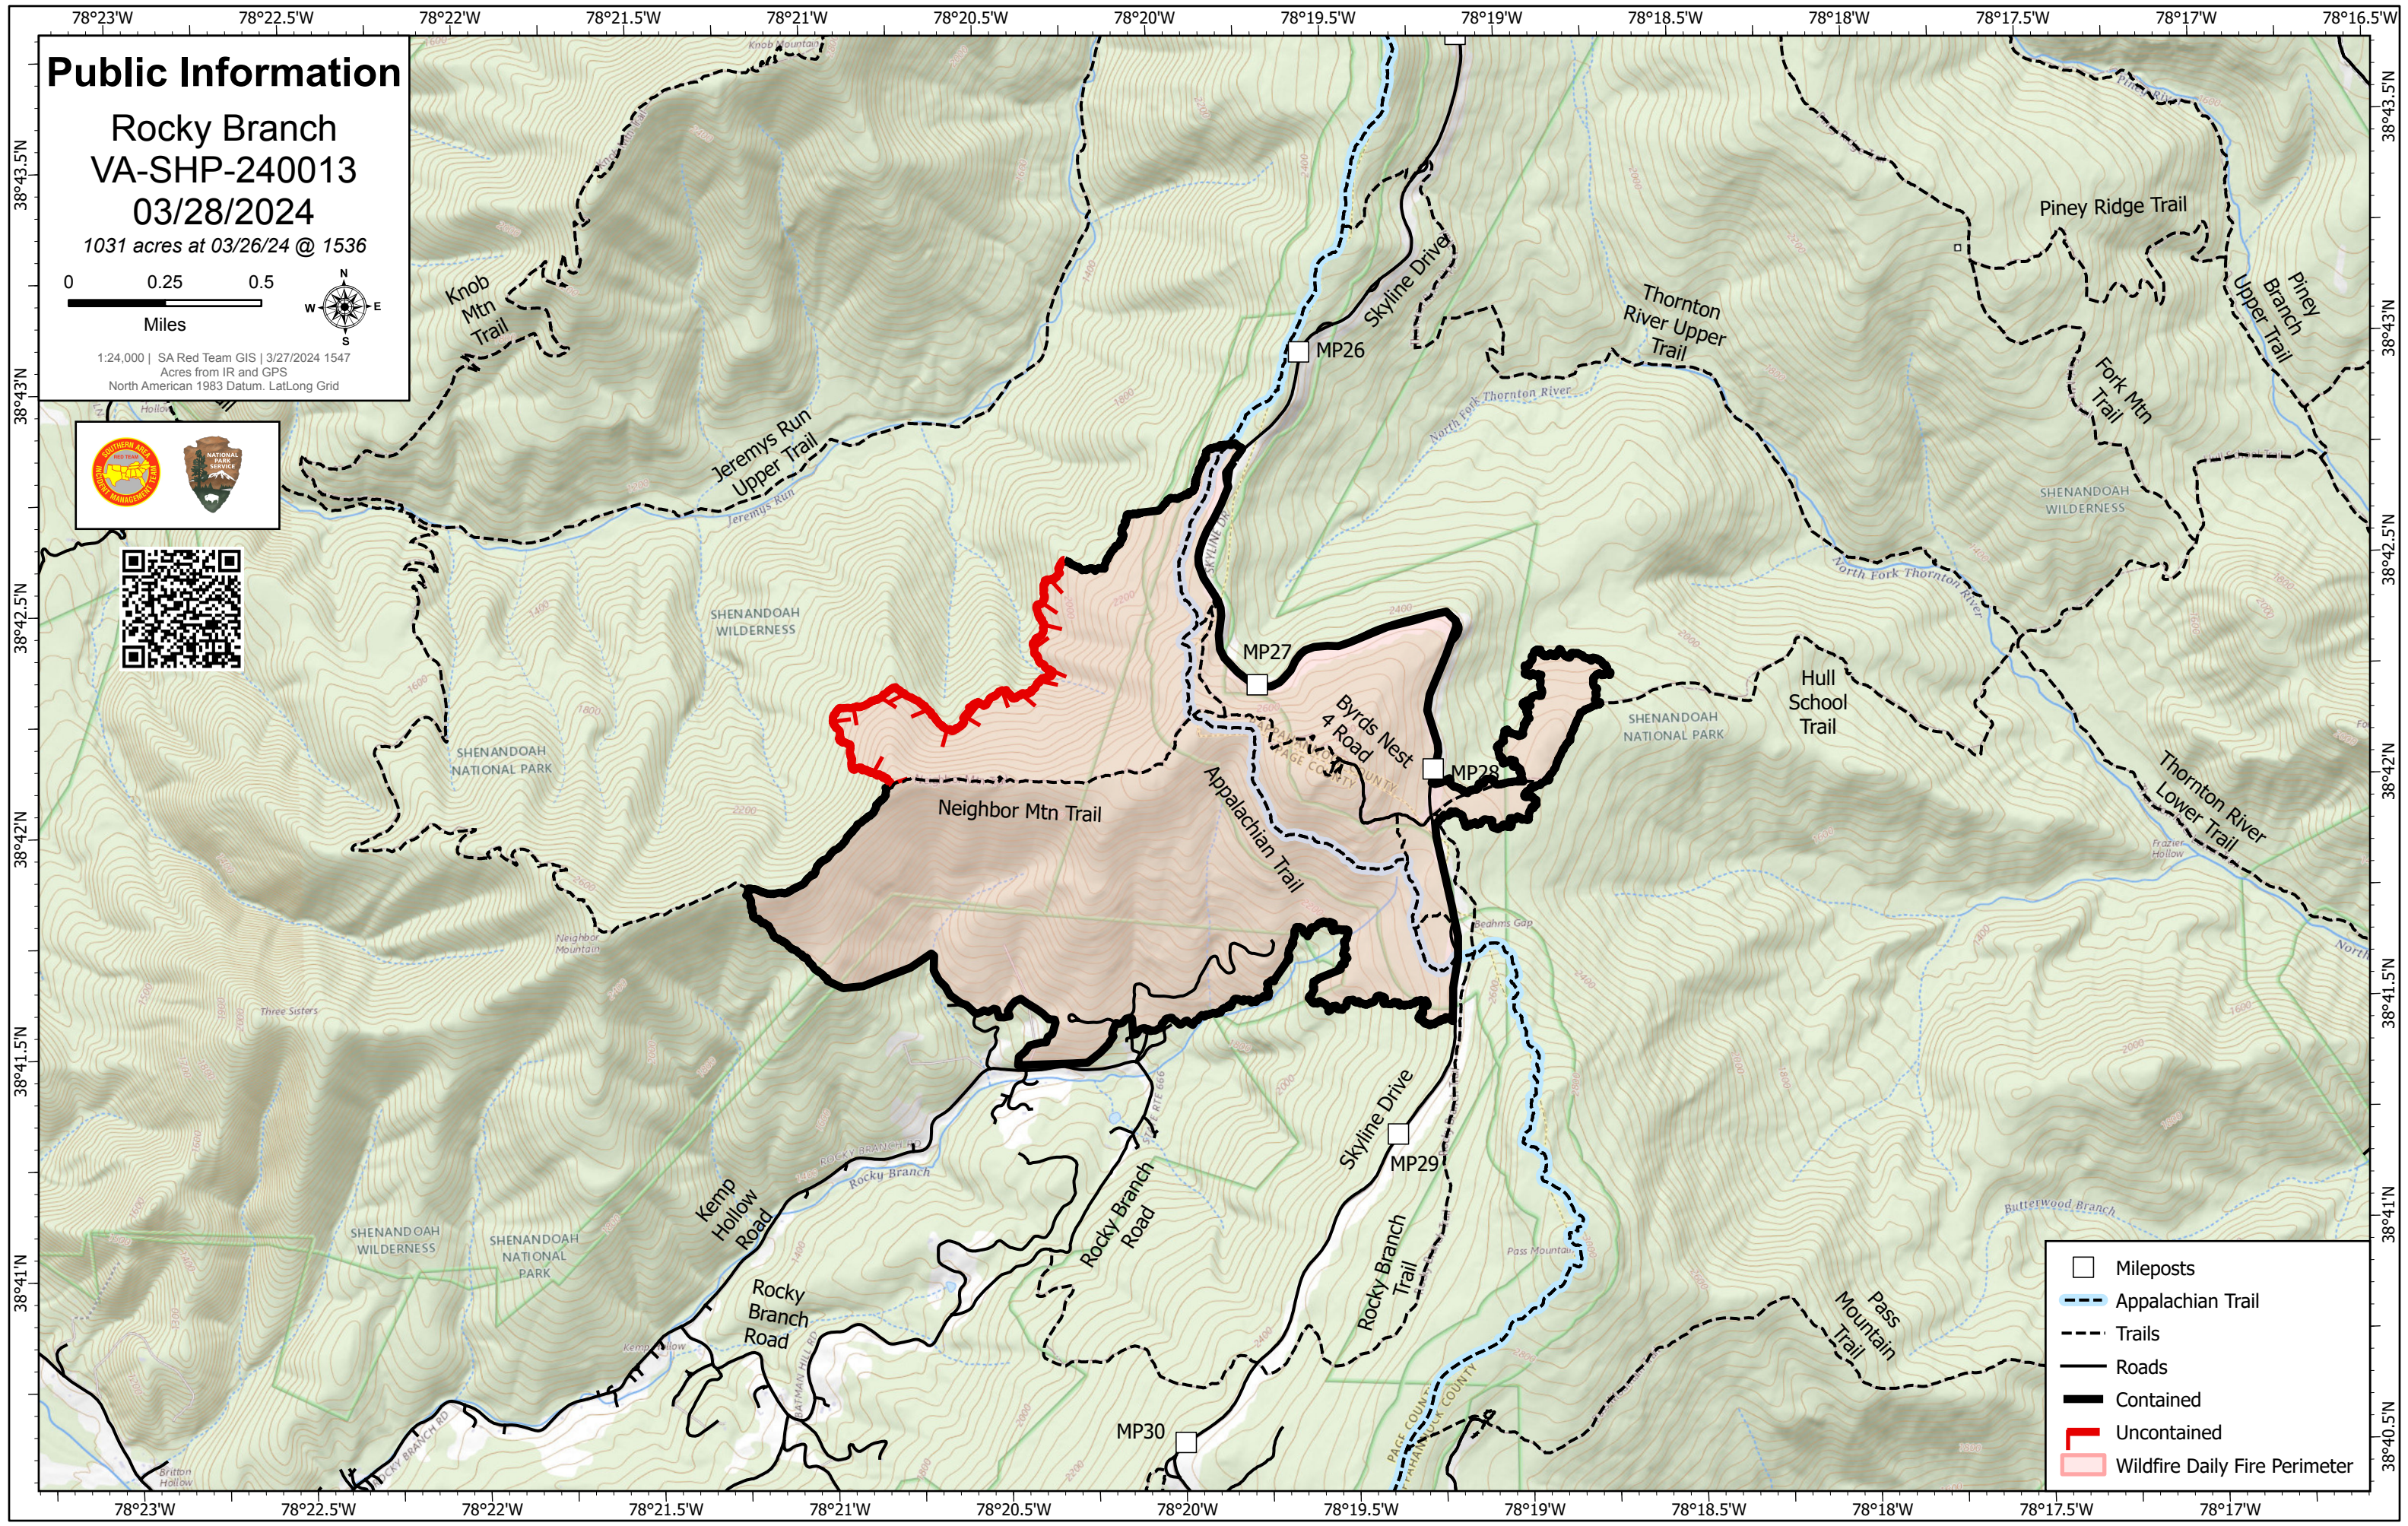

Public Information

Rocky Branch
VA-SHP-240013

03/28/2024

1031 acres at 03/26/24 @ 1536

0 0.25 0.5

Miles

1:24,000 | SA Red Team GIS | 3/27/2024 1547

Acres from IR and GPS

North American 1983 Datum, LatLong Grid

- Mileposts
- Appalachian Trail
- - - Trails
- Roads
- Contained
- Uncontained
- Wildfire Daily Fire Perimeter