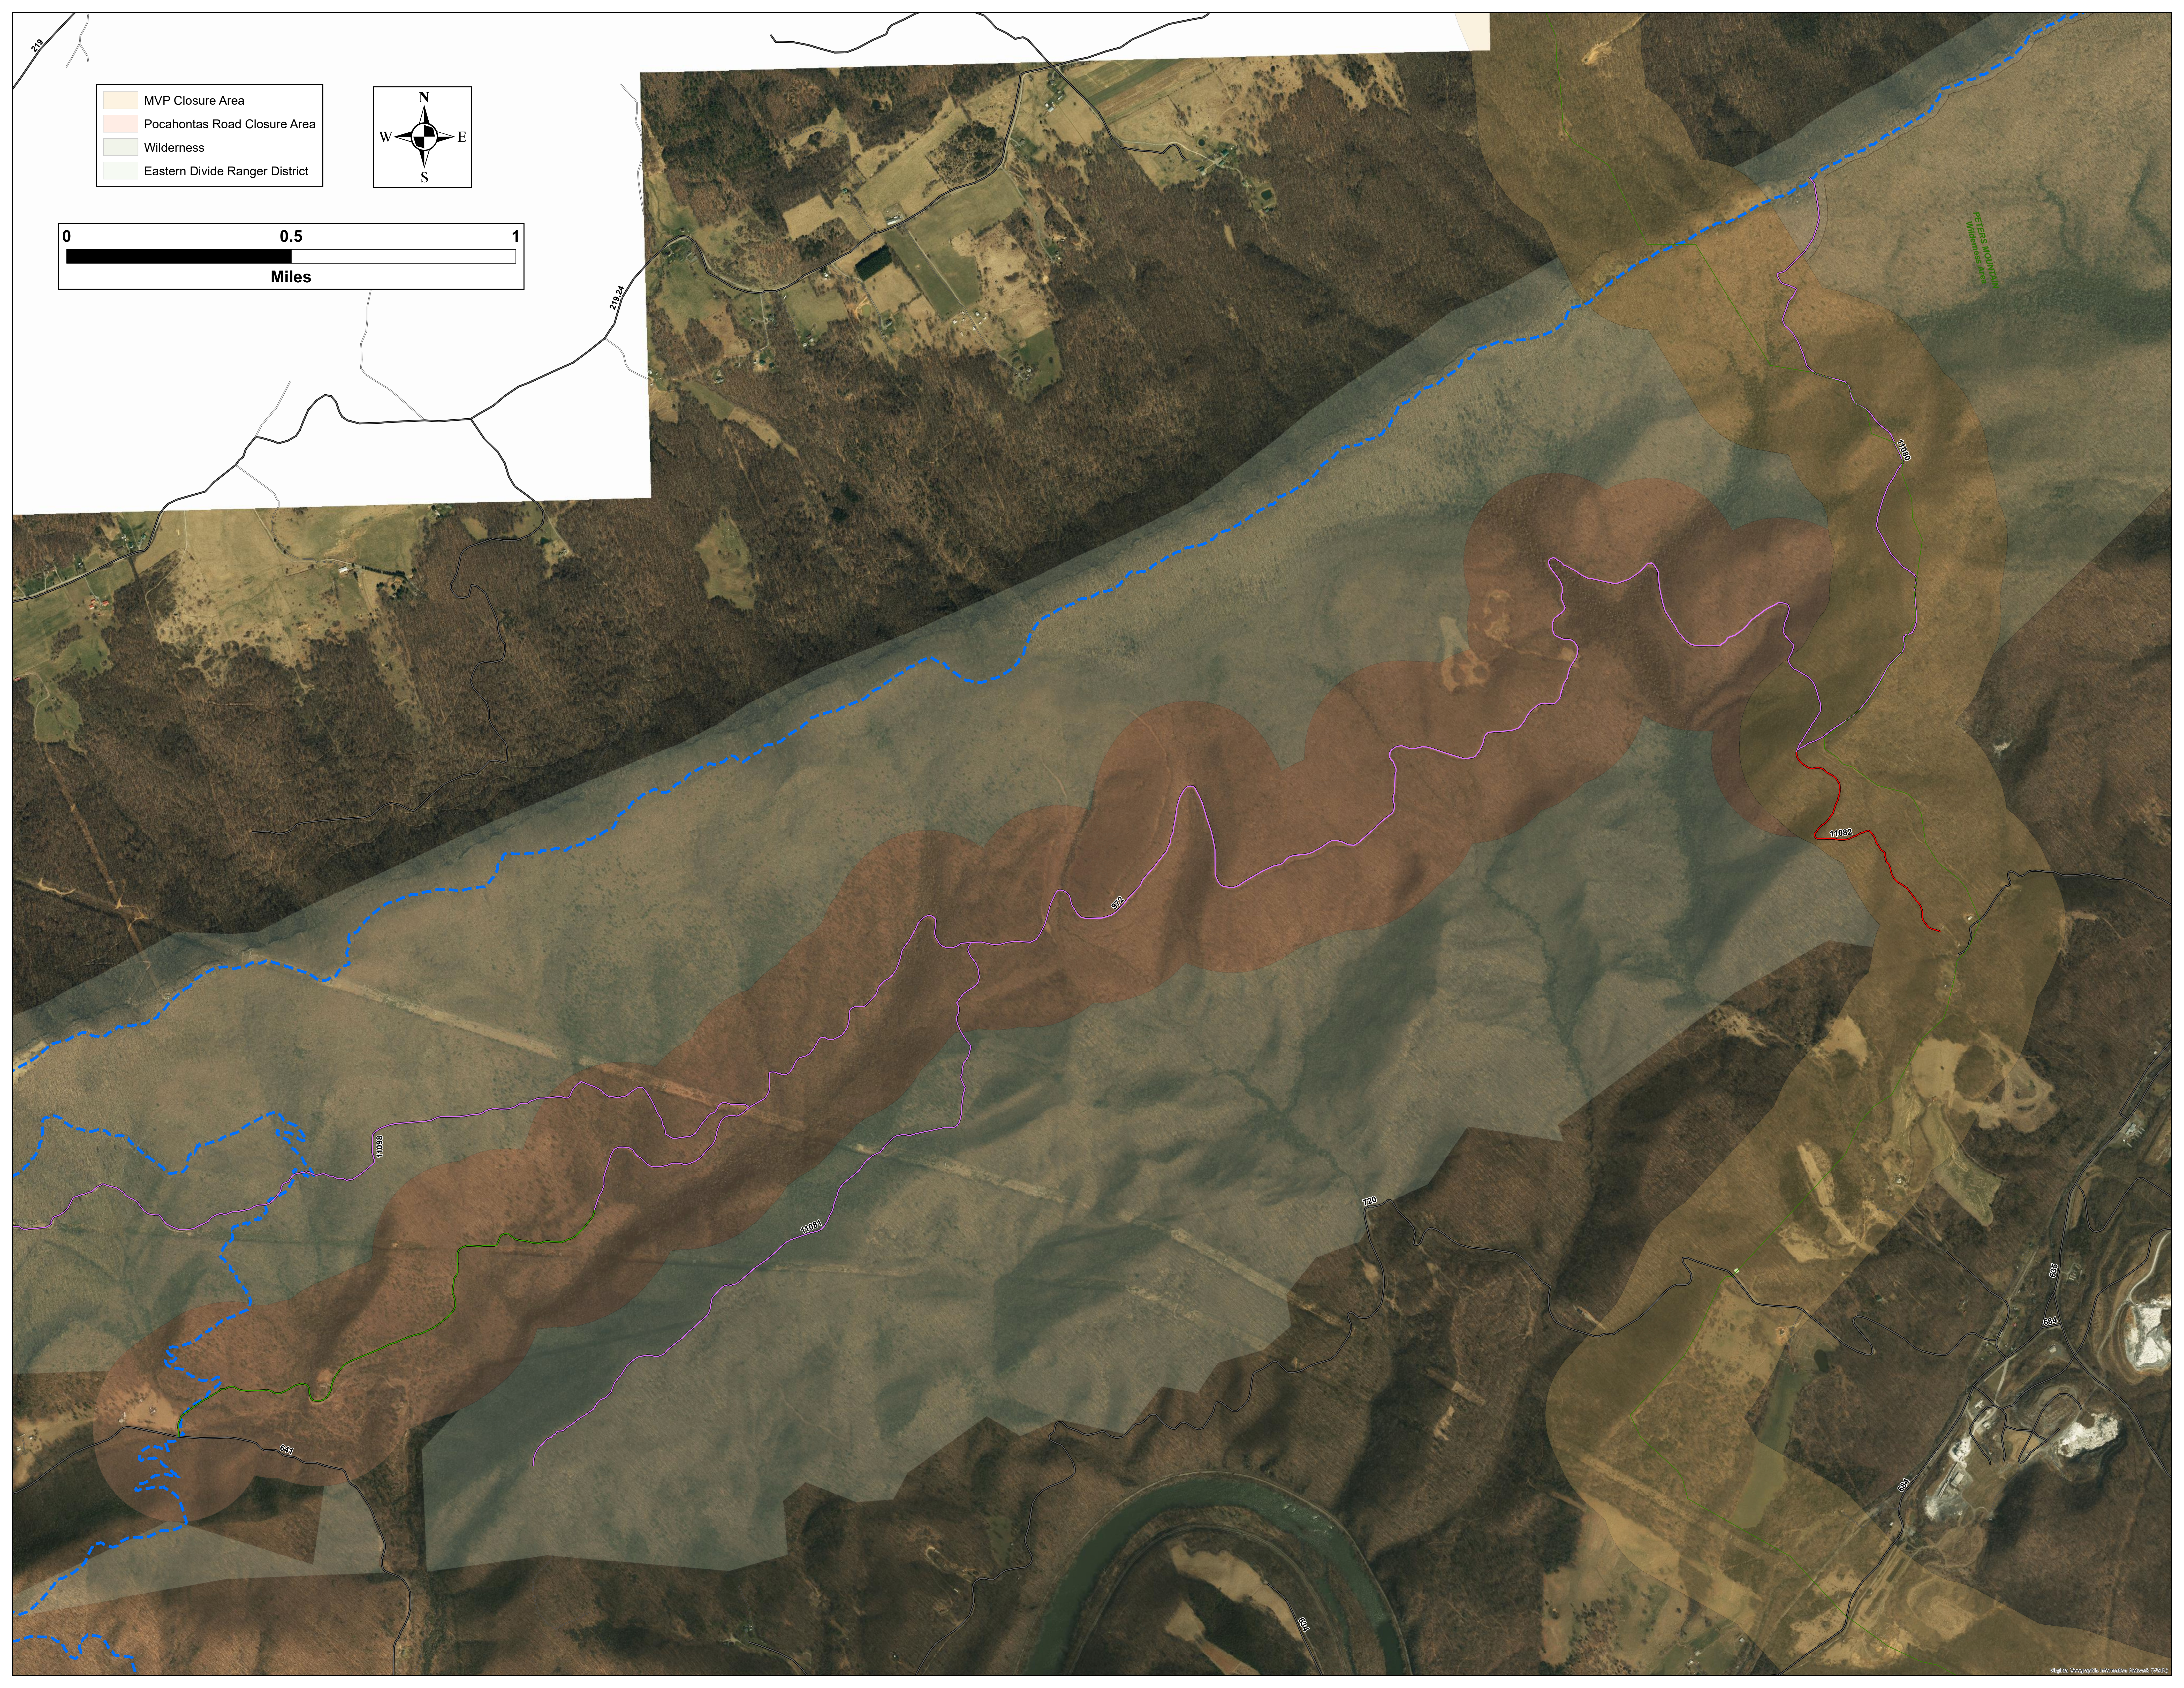

- MVP Closure Area
- Pocahontas Road Closure Area
- Wilderness
- Eastern Divide Ranger District

PETERS MOUNTAIN  
WILDERNESS AREA