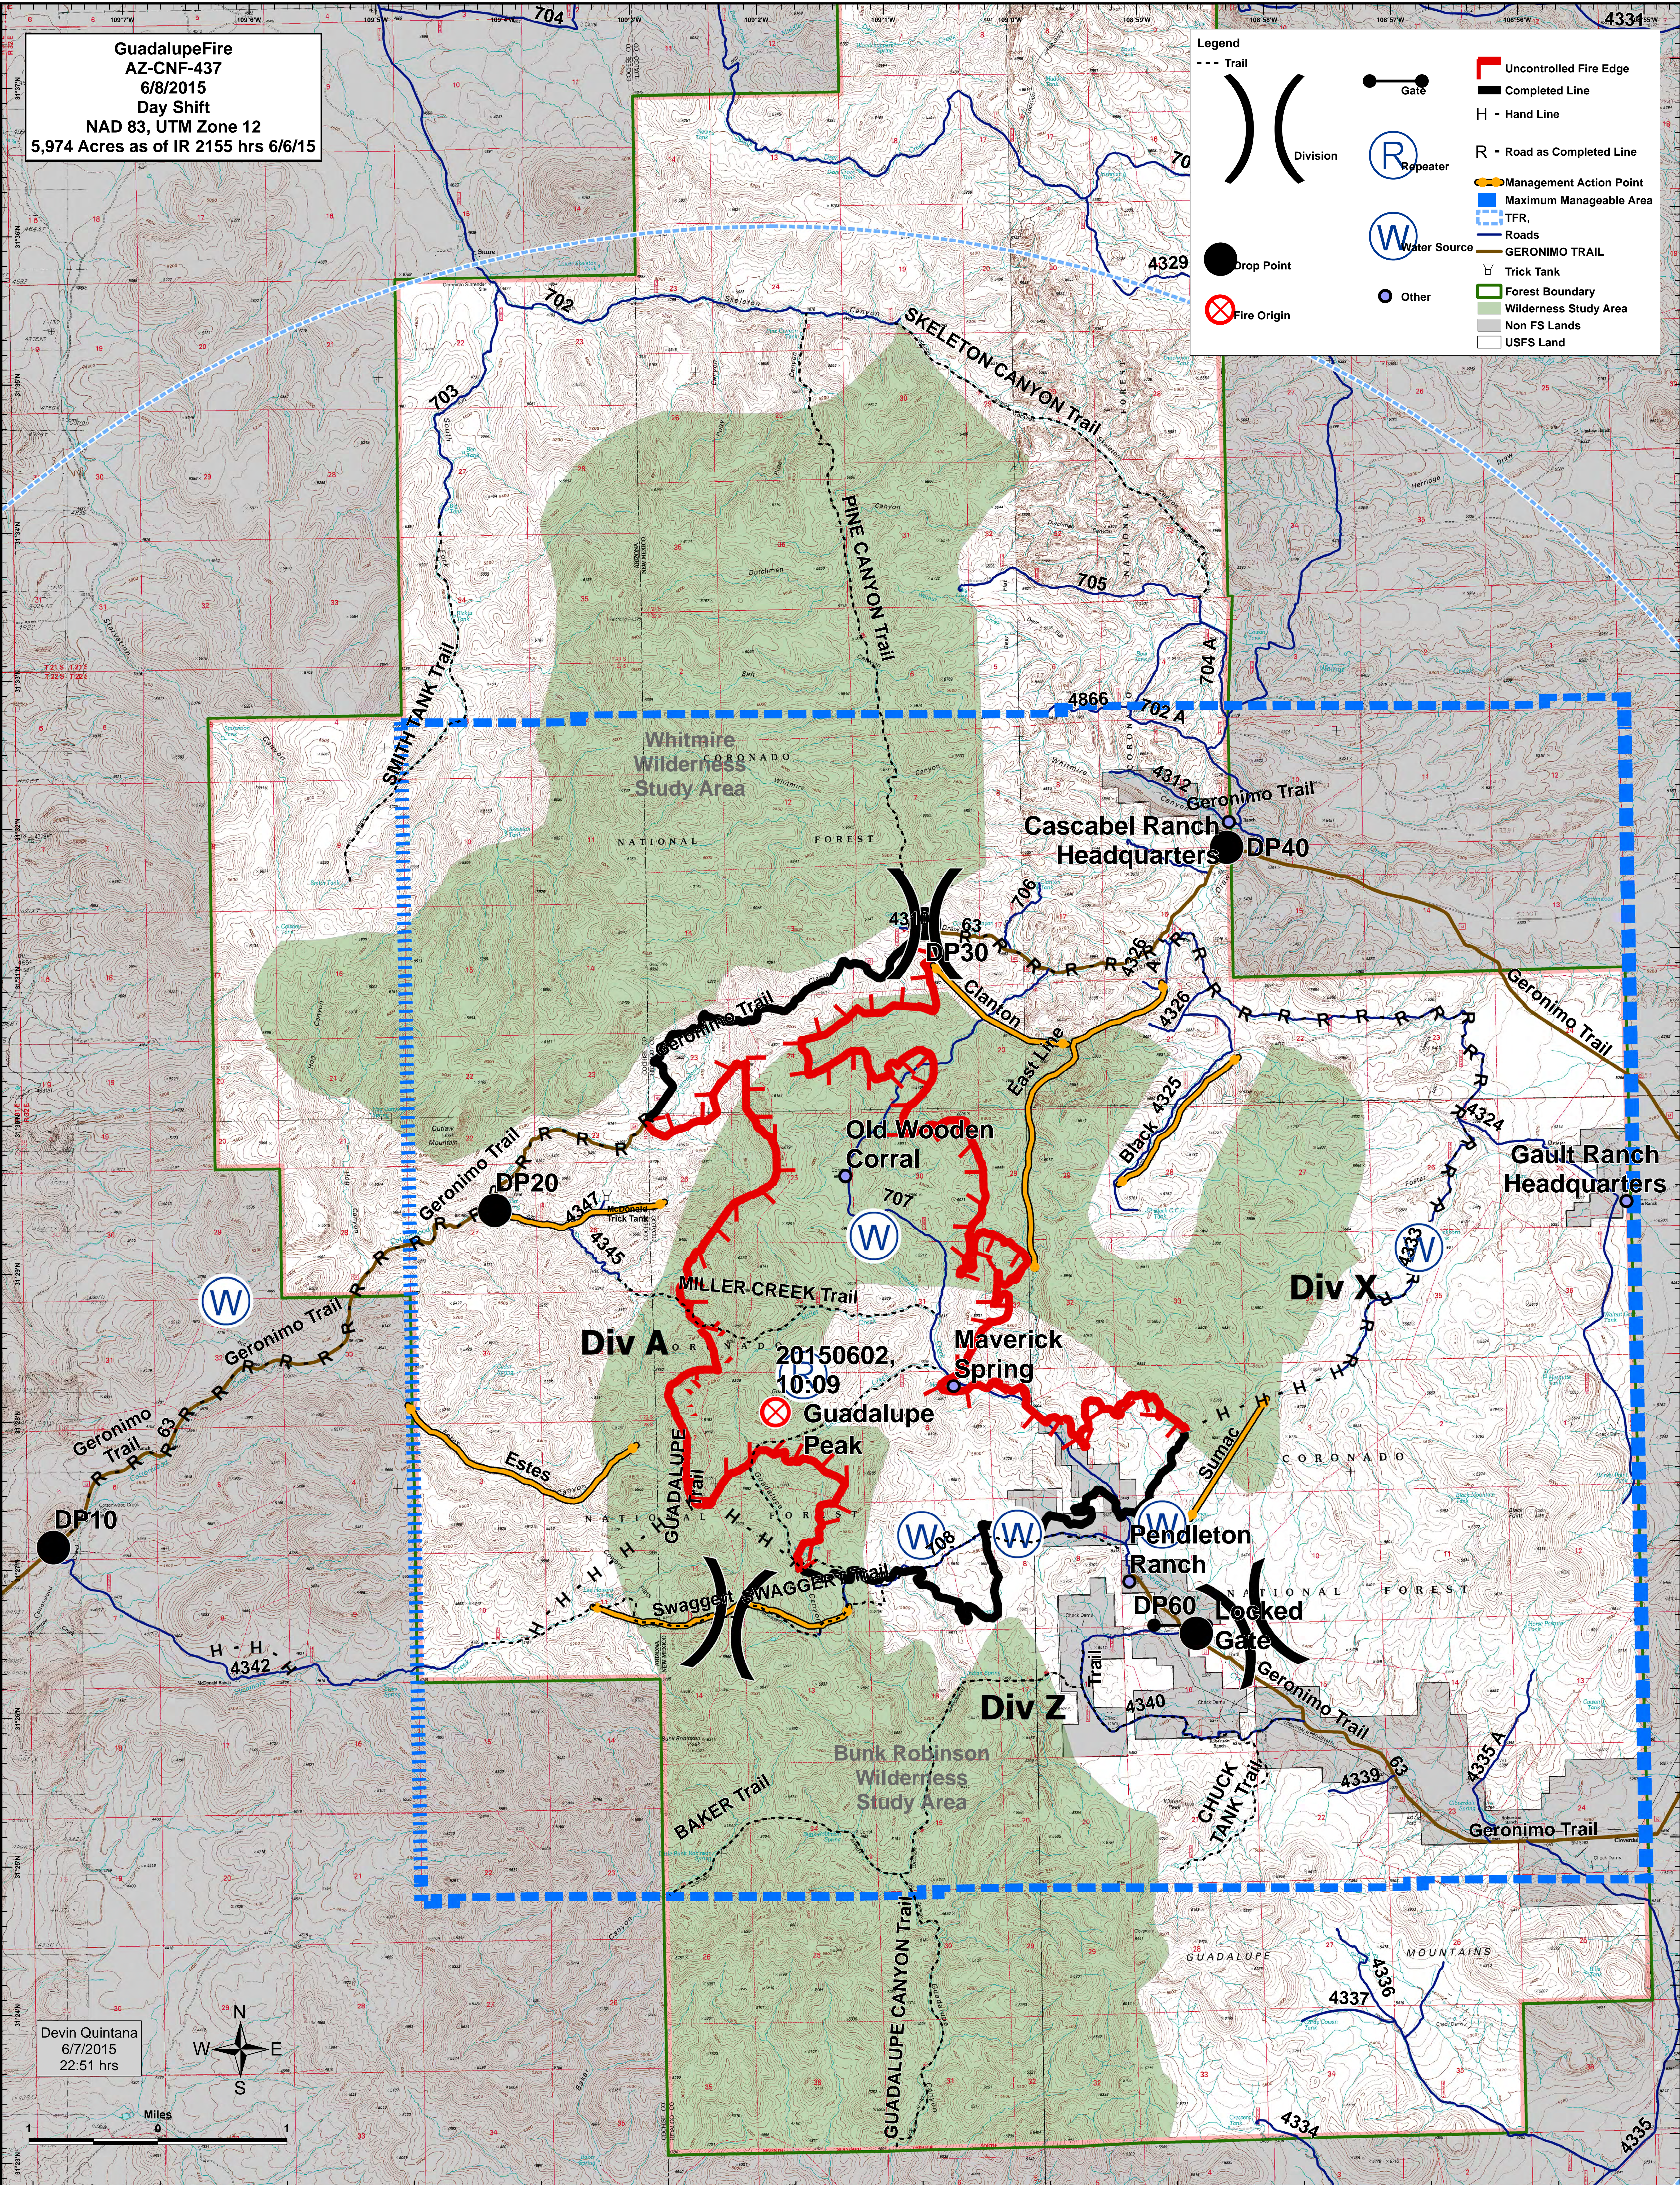

Guadalupe Fire
AZ-CNF-437
6/8/2015
Day Shift
NAD 83, UTM Zone 12
5,974 Acres as of IR 2155 hrs 6/6/15

Legend

- Trail
- Division
- Drop Point
- Fire Origin
- Gate
- Repeater
- Water Source
- Other
- Uncontrolled Fire Edge
- Completed Line
- H - Hand Line
- R - Road as Completed Line
- Management Action Point
- Maximum Manageable Area
- TFR, Roads
- GERONIMO TRAIL
- Trick Tank
- Forest Boundary
- Wilderness Study Area
- Non FS Lands
- USFS Land

Devin Quintana
 6/7/2015
 22:51 hrs

Miles
 1 0 1

N
 E
 S
 W