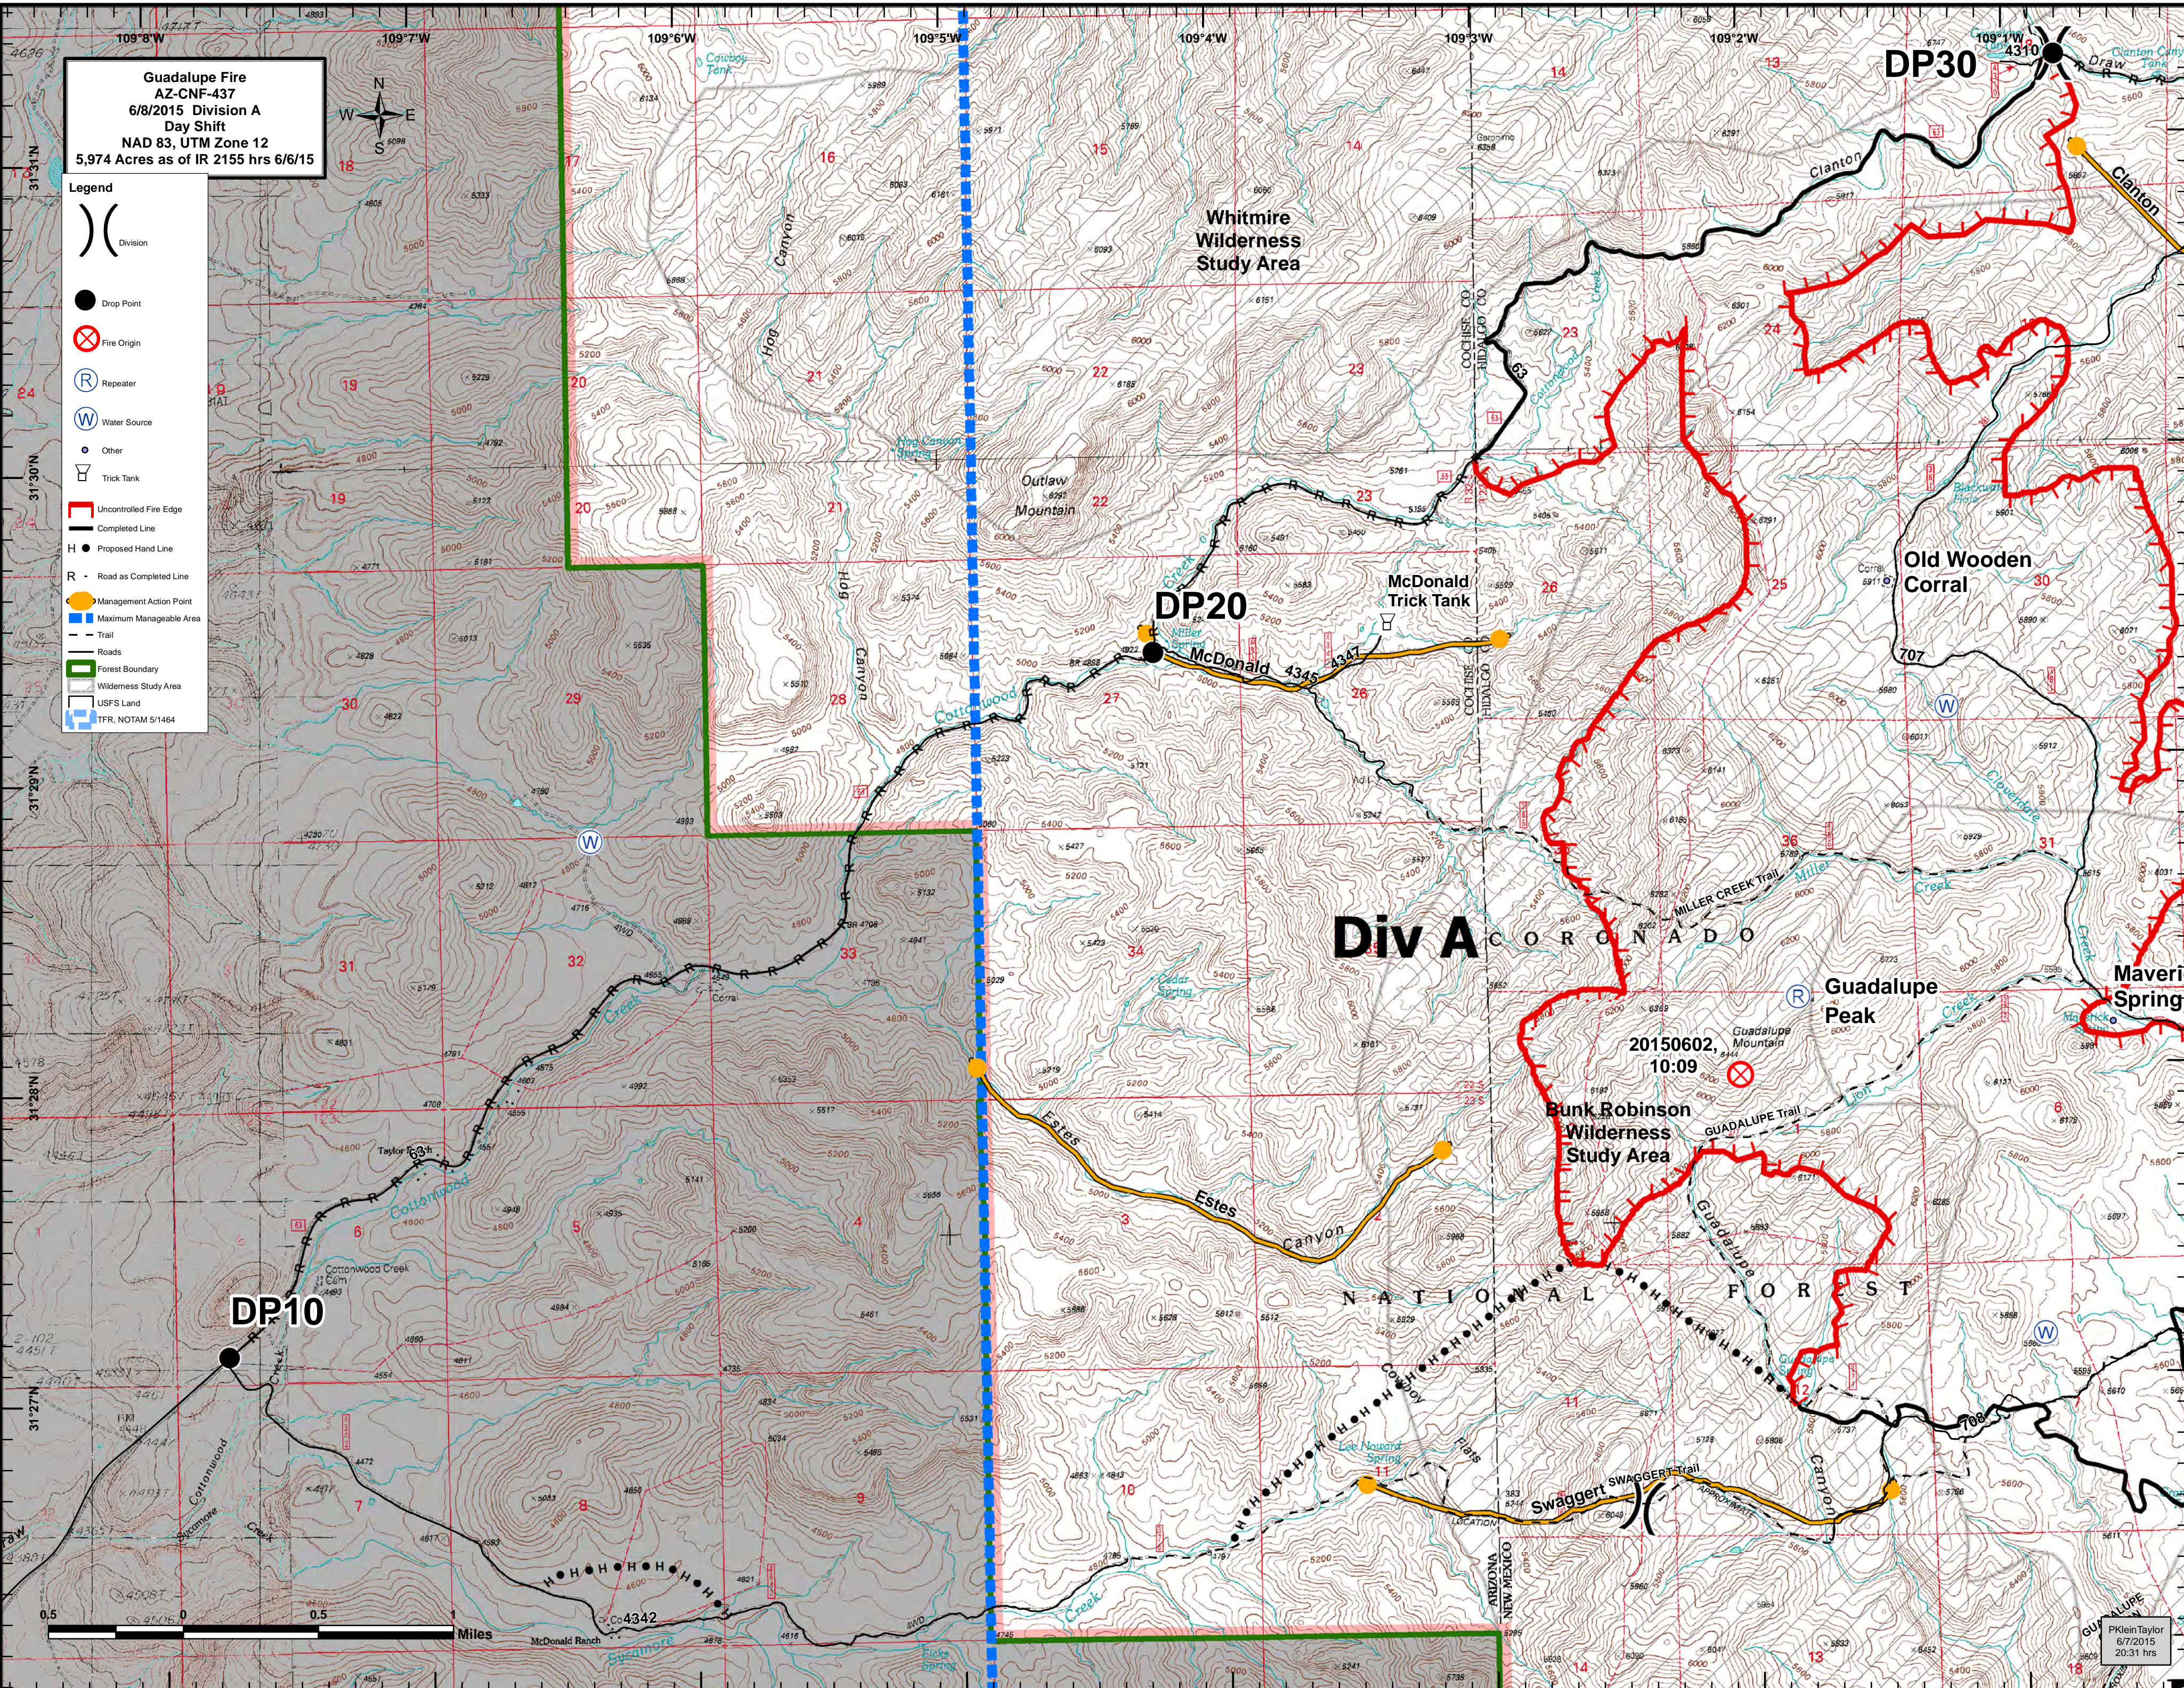

Guadalupe Fire
AZ-CNF-437
6/8/2015 Division A
Day Shift
NAD 83, UTM Zone 12
5,974 Acres as of IR 2155 hrs 6/6/15

- Legend**
- () Division
 - Drop Point
 - ⊗ Fire Origin
 - Ⓡ Repeater
 - Ⓜ Water Source
 - Other
 - Ⓜ Trick Tank
 - ▬ Uncontrolled Fire Edge
 - ▬ Completed Line
 - H ● Proposed Hand Line
 - R - Road as Completed Line
 - Management Action Point
 - ▬ Maximum Manageable Area
 - - - Trail
 - ▬ Roads
 - ▬ Forest Boundary
 - ▬ Wilderness Study Area
 - ▬ USFS Land
 - ▬ TFR, NOTAM 5/1464

PKleinTaylor
 6/7/2015
 20:31 hrs