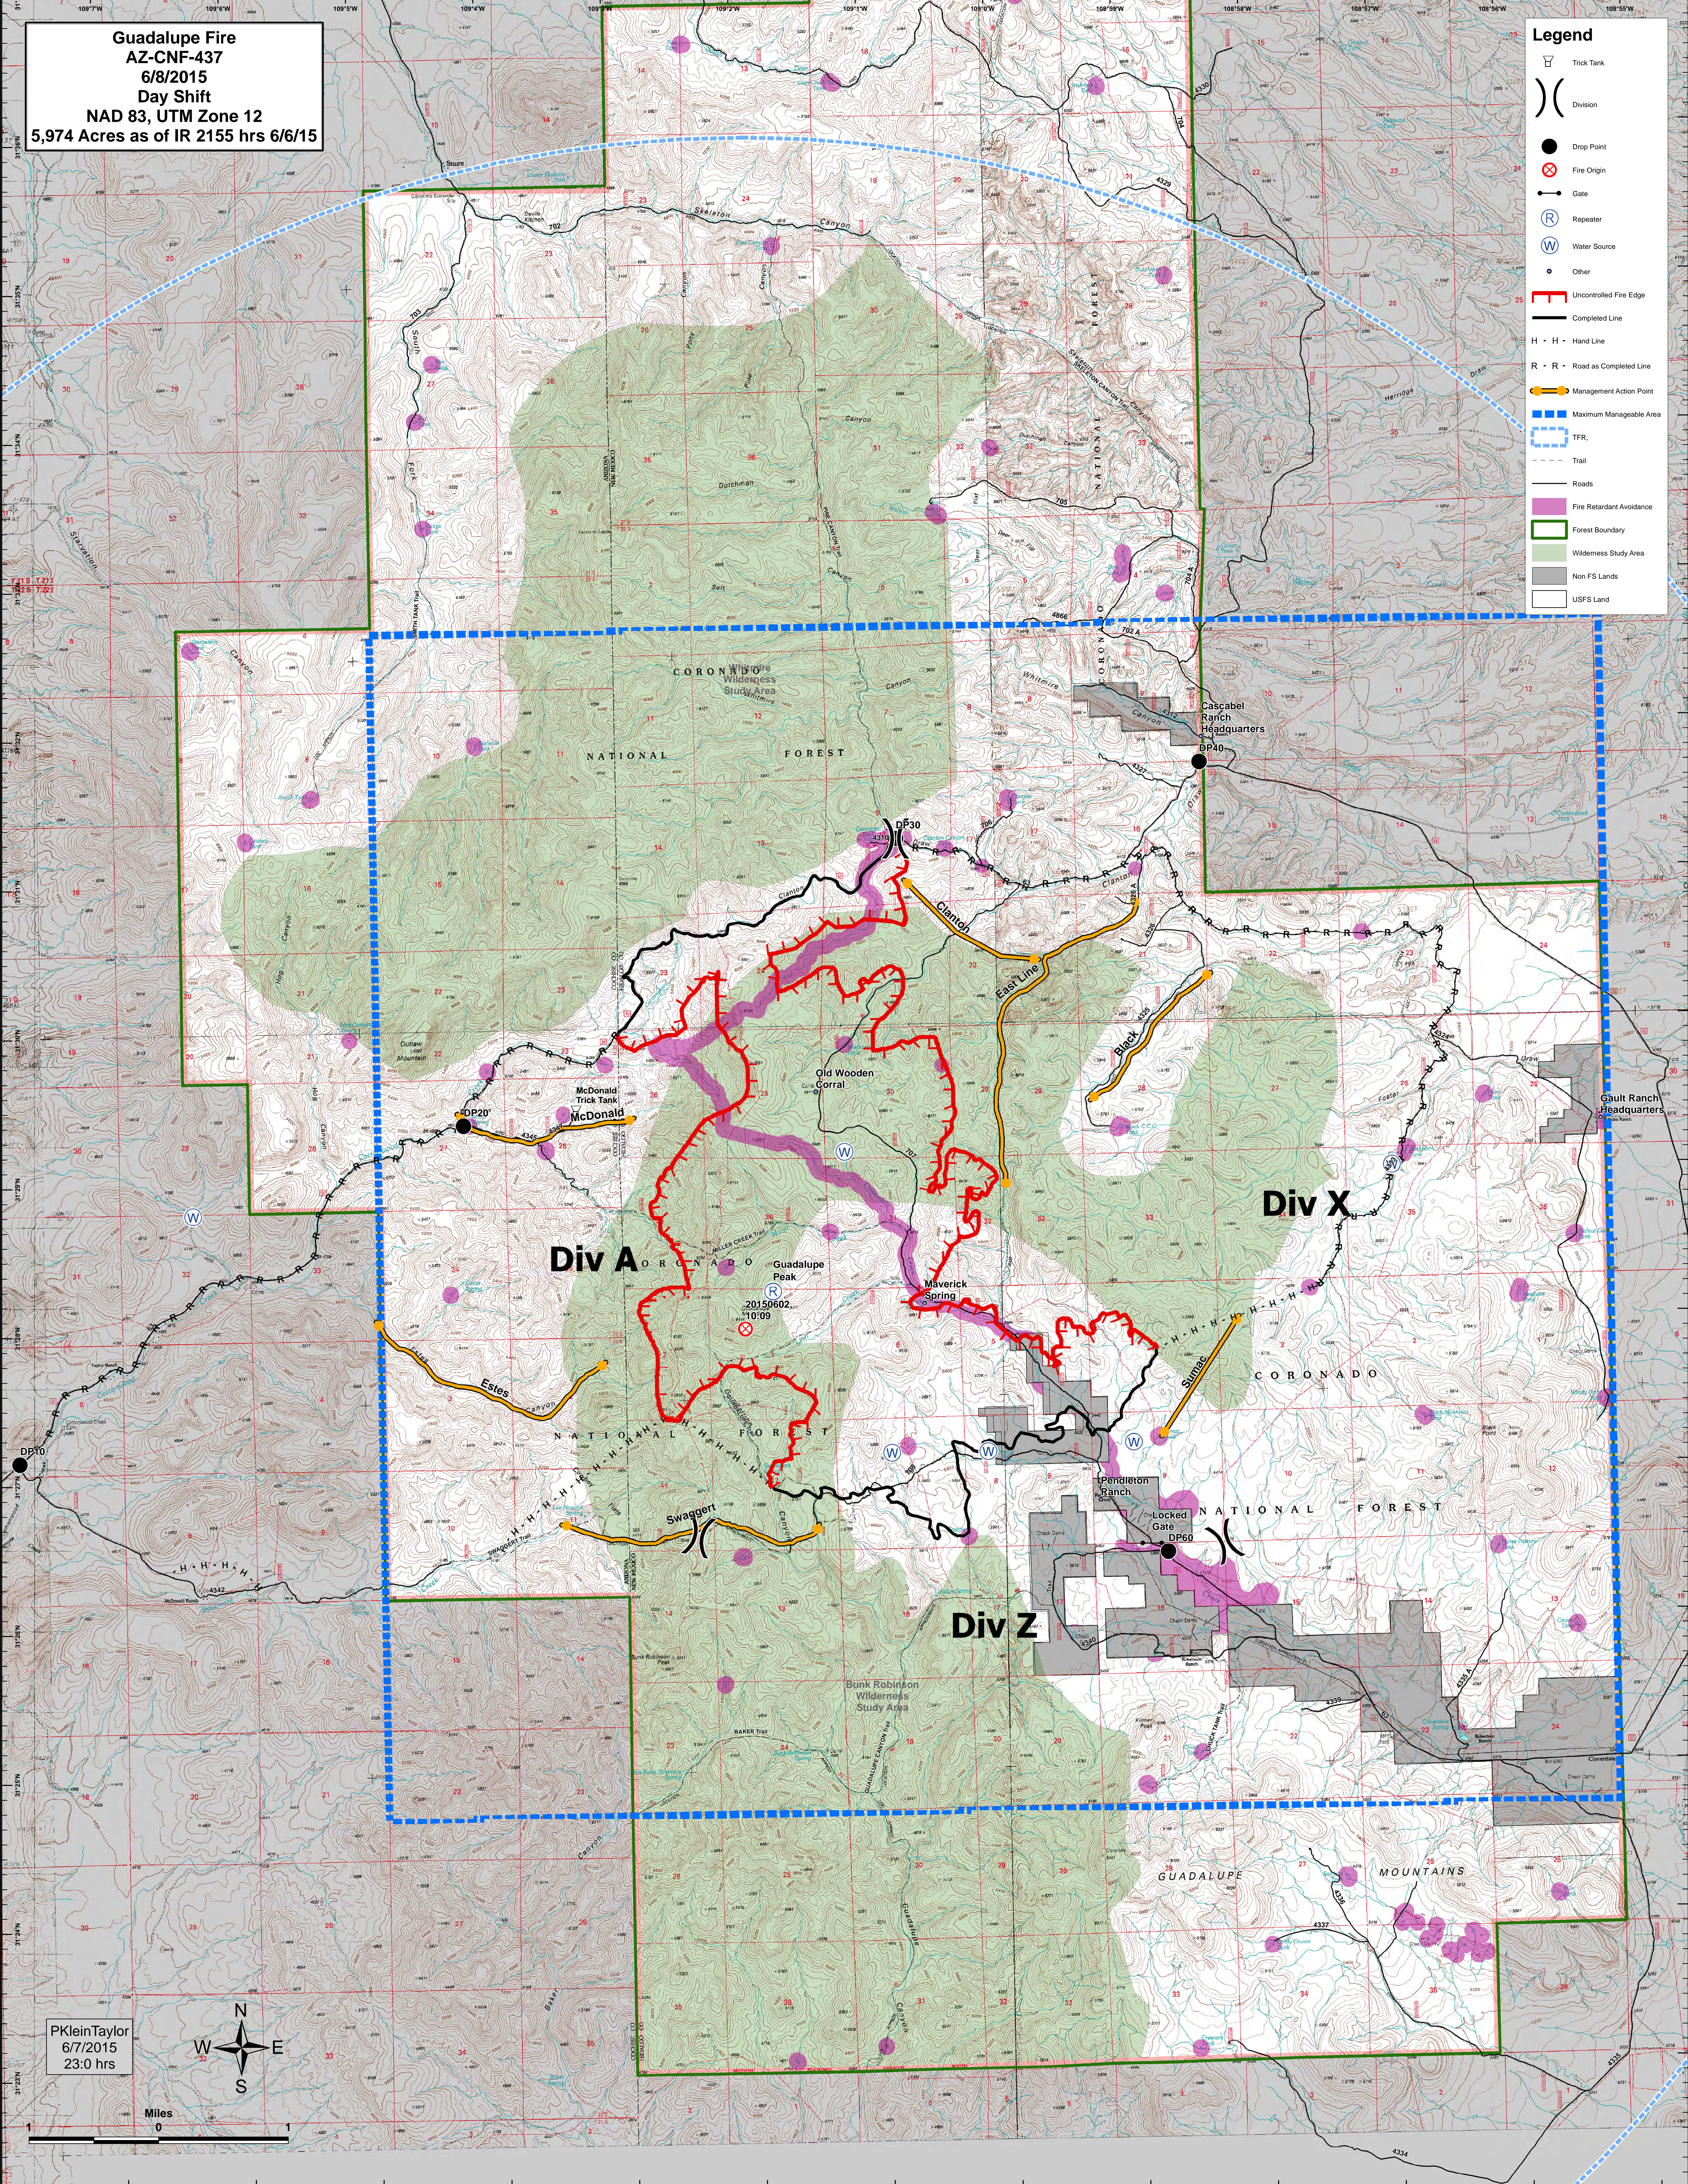

Guadalupe Fire
AZ-CNF-437
6/8/2015
Day Shift
NAD 83, UTM Zone 12
5,974 Acres as of IR 2155 hrs 6/6/15

Legend

- Trick Tank
- Division
- Drop Point
- Fire Origin
- Gate
- Repeater
- Water Source
- Other
- Uncontrolled Fire Edge
- Completed Line
- H - H - Hand Line
- R - R - Road as Completed Line
- Management Action Point
- Maximum Manageable Area
- TFR
- Trail
- Roads
- Fire Retardant Avoidance
- Forest Boundary
- Wilderness Study Area
- Non FS Lands
- USFS Land

PKleinTaylor
 6/7/2015
 23:0 hrs

N
 W E
 S

Miles