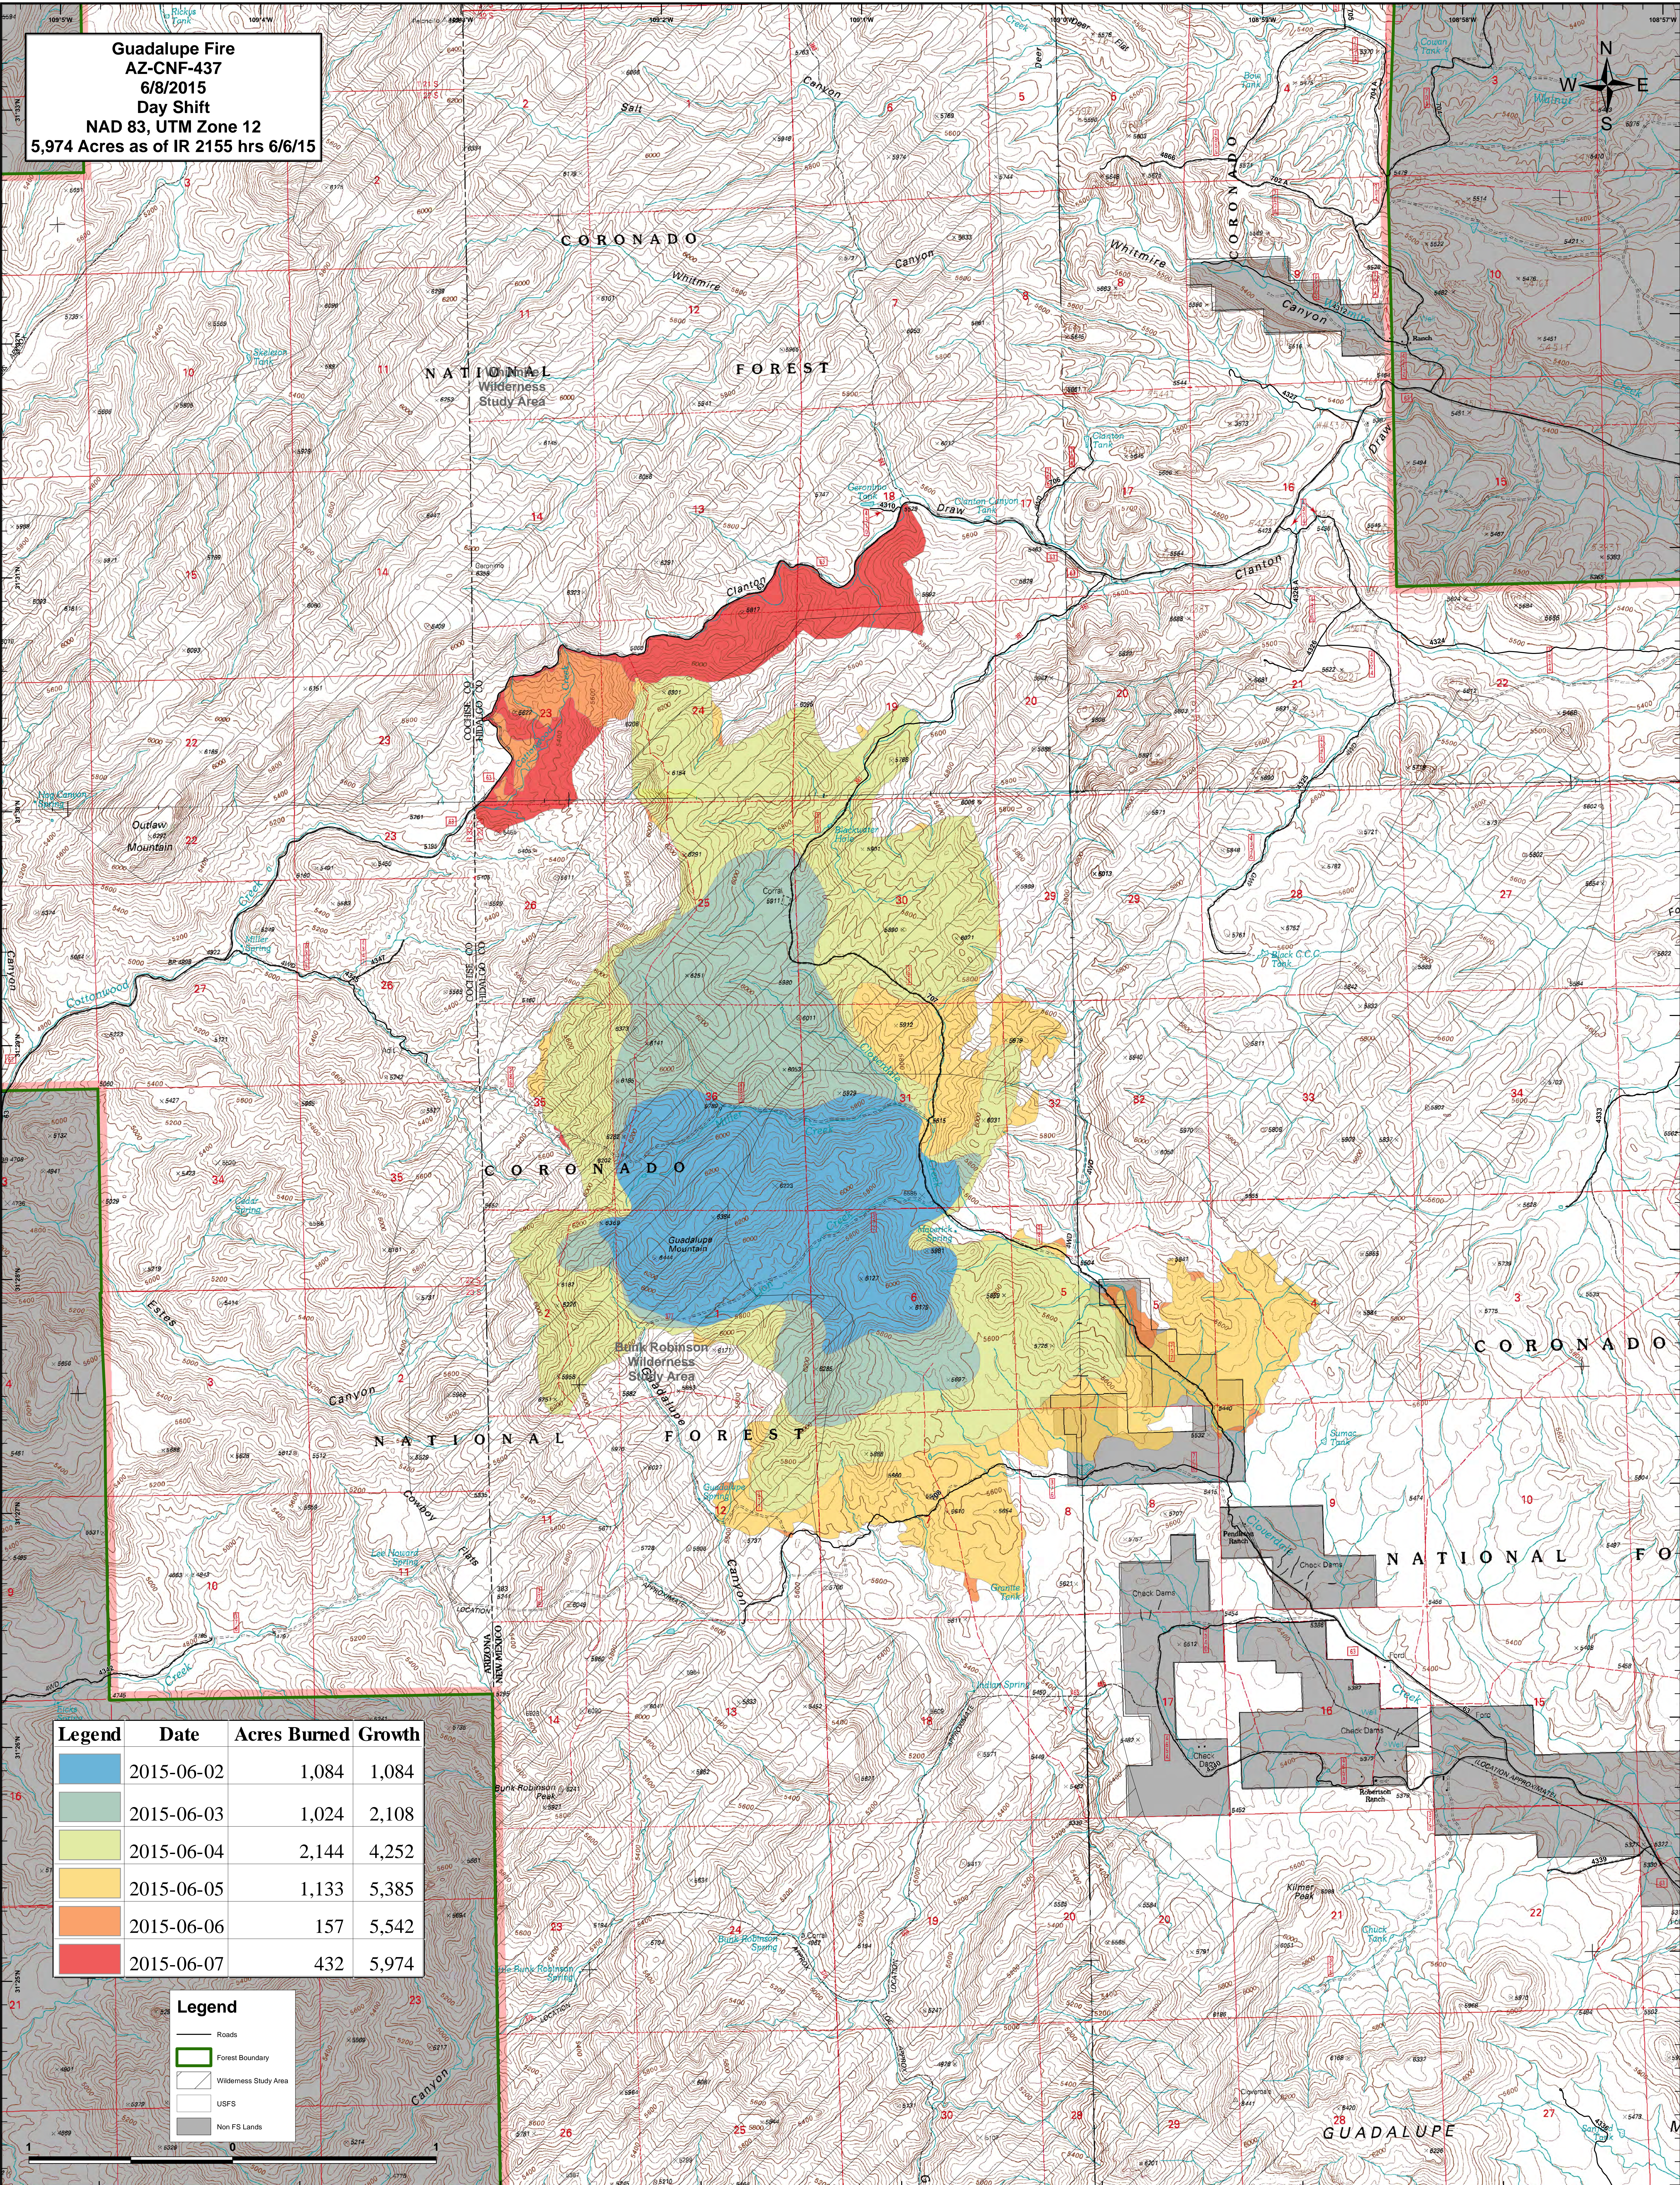

**Guadalupe Fire  
AZ-CNF-437  
6/8/2015  
Day Shift  
NAD 83, UTM Zone 12  
5,974 Acres as of IR 2155 hrs 6/6/15**

Legend	Date	Acres Burned	Growth
	2015-06-02	1,084	1,084
	2015-06-03	1,024	2,108
	2015-06-04	2,144	4,252
	2015-06-05	1,133	5,385
	2015-06-06	157	5,542
	2015-06-07	432	5,974

Legend	
	Roads
	Forest Boundary
	Wilderness Study Area
	USFS
	Non FS Lands