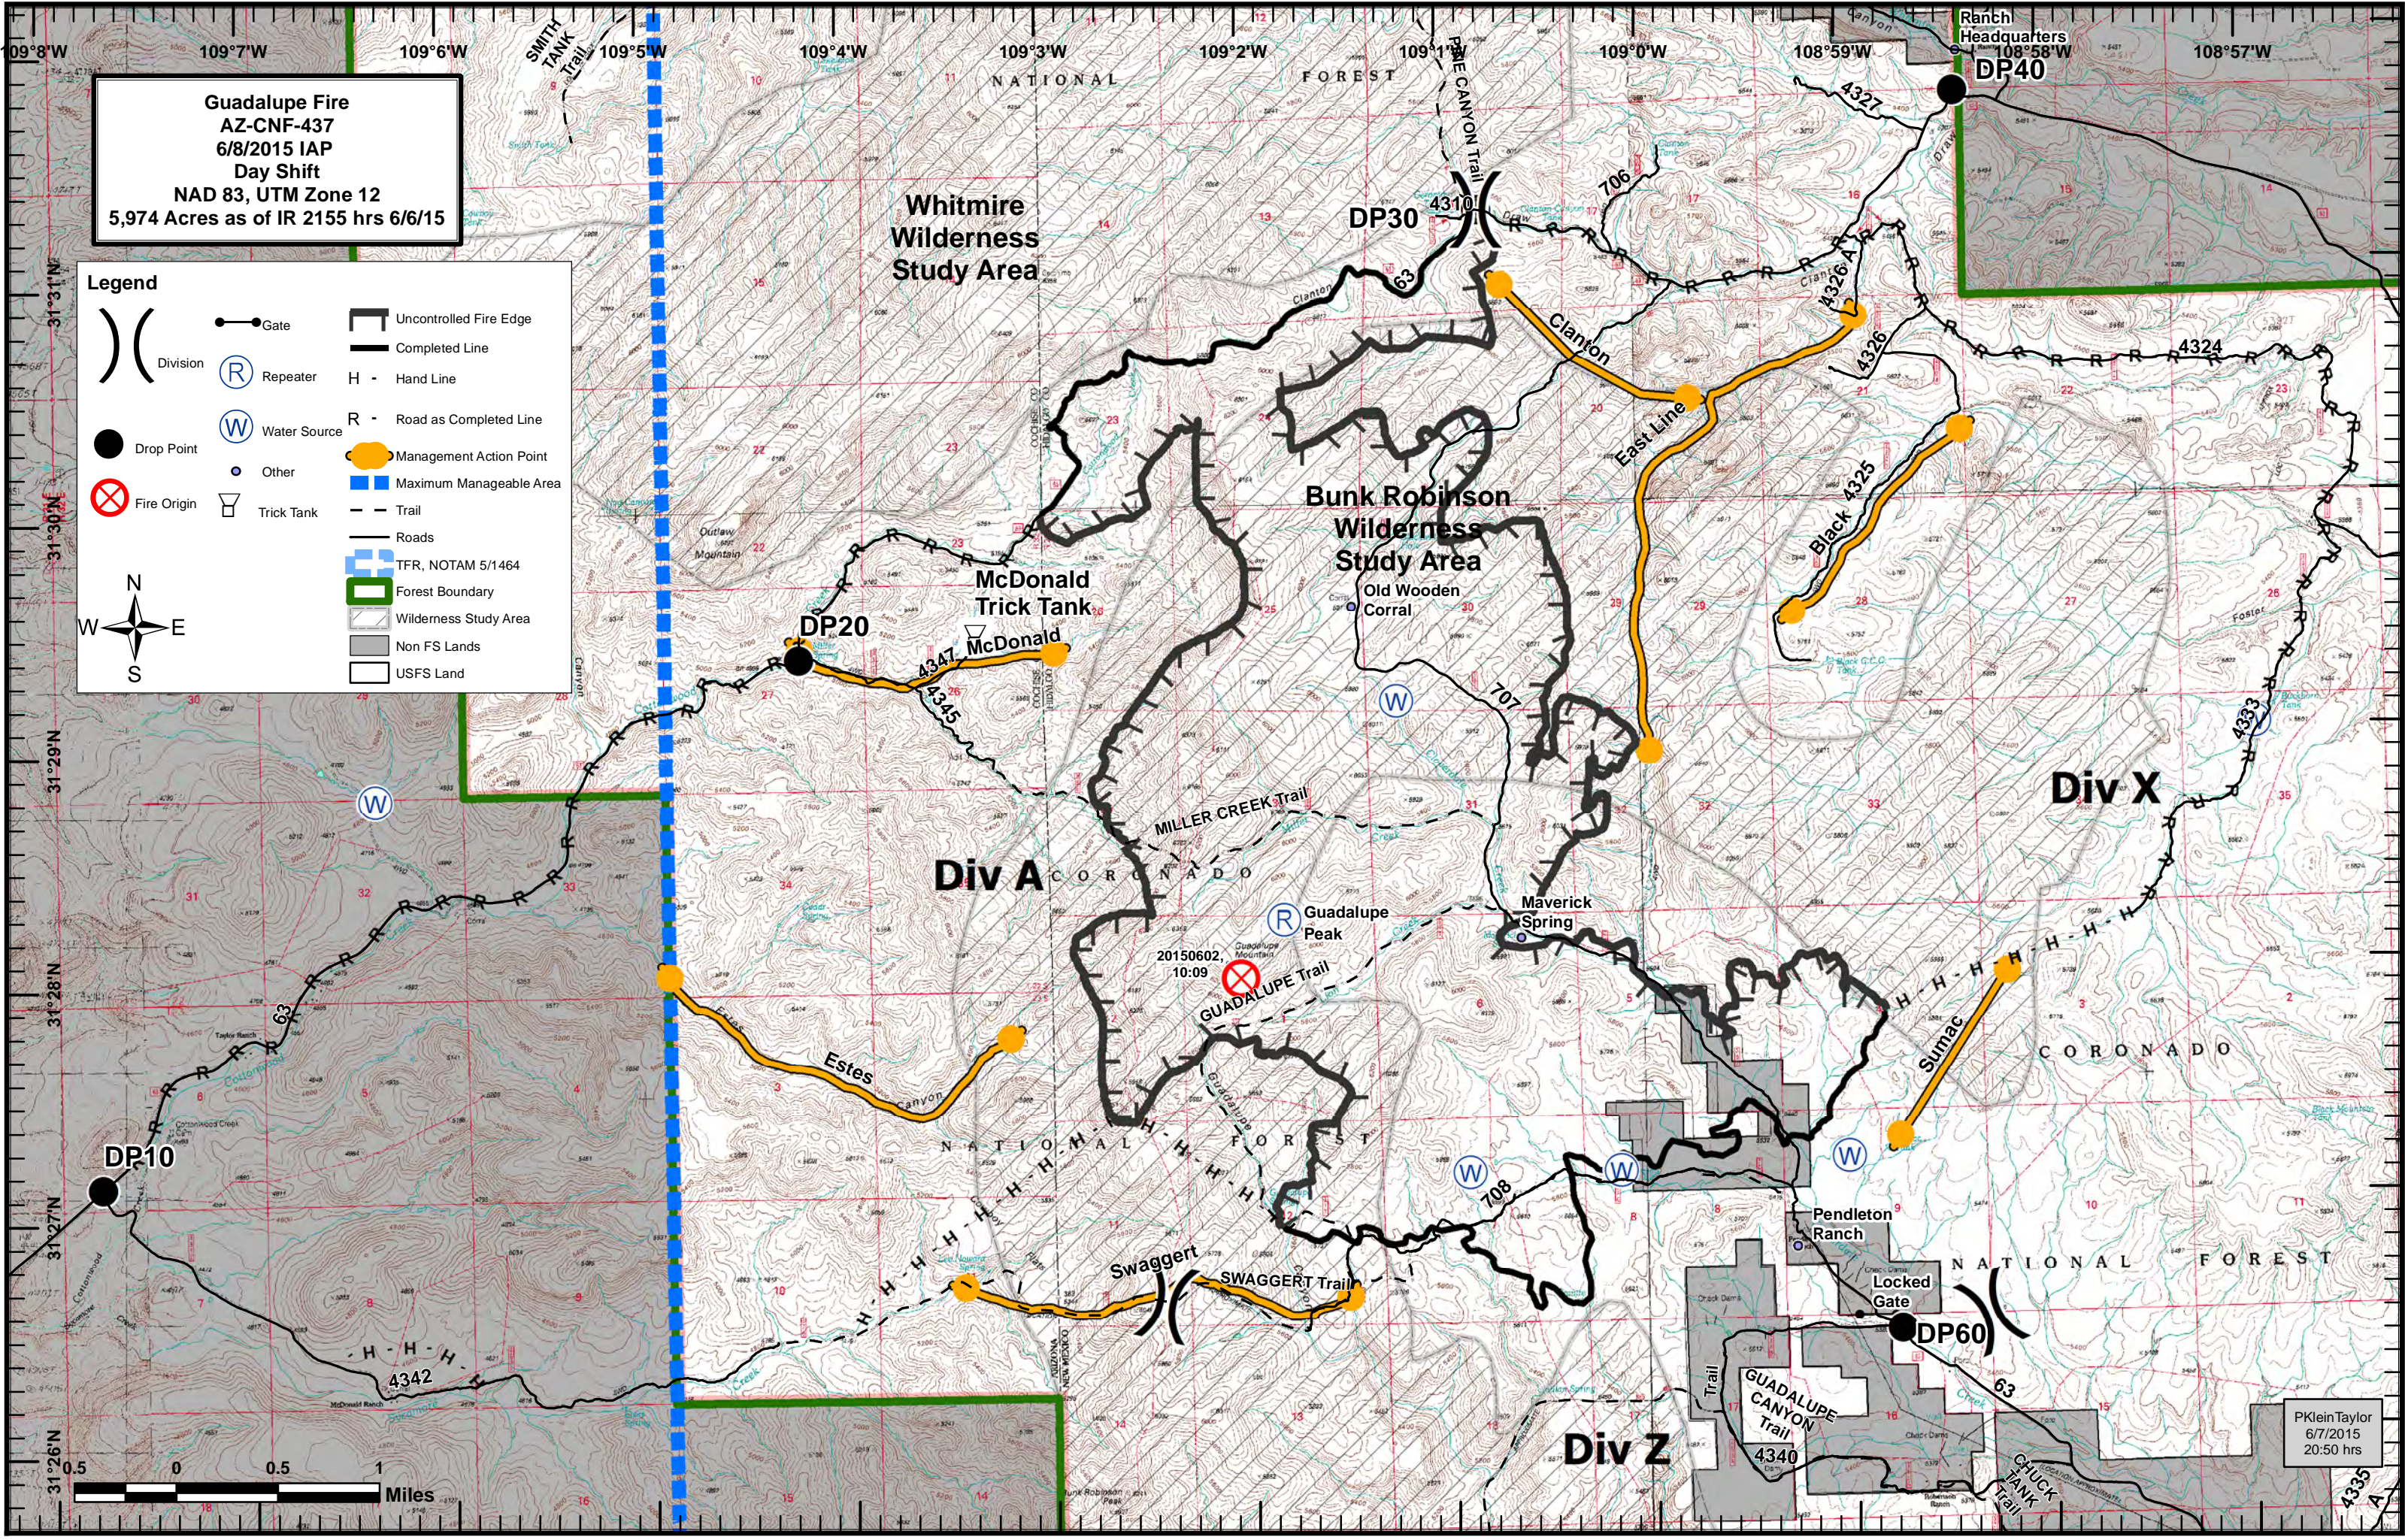

**Guadalupe Fire**  
**AZ-CNF-437**  
**6/8/2015 IAP**  
**Day Shift**  
**NAD 83, UTM Zone 12**  
**5,974 Acres as of IR 2155 hrs 6/6/15**

**Legend**

PKlein Taylor  
 6/7/2015  
 20:50 hrs