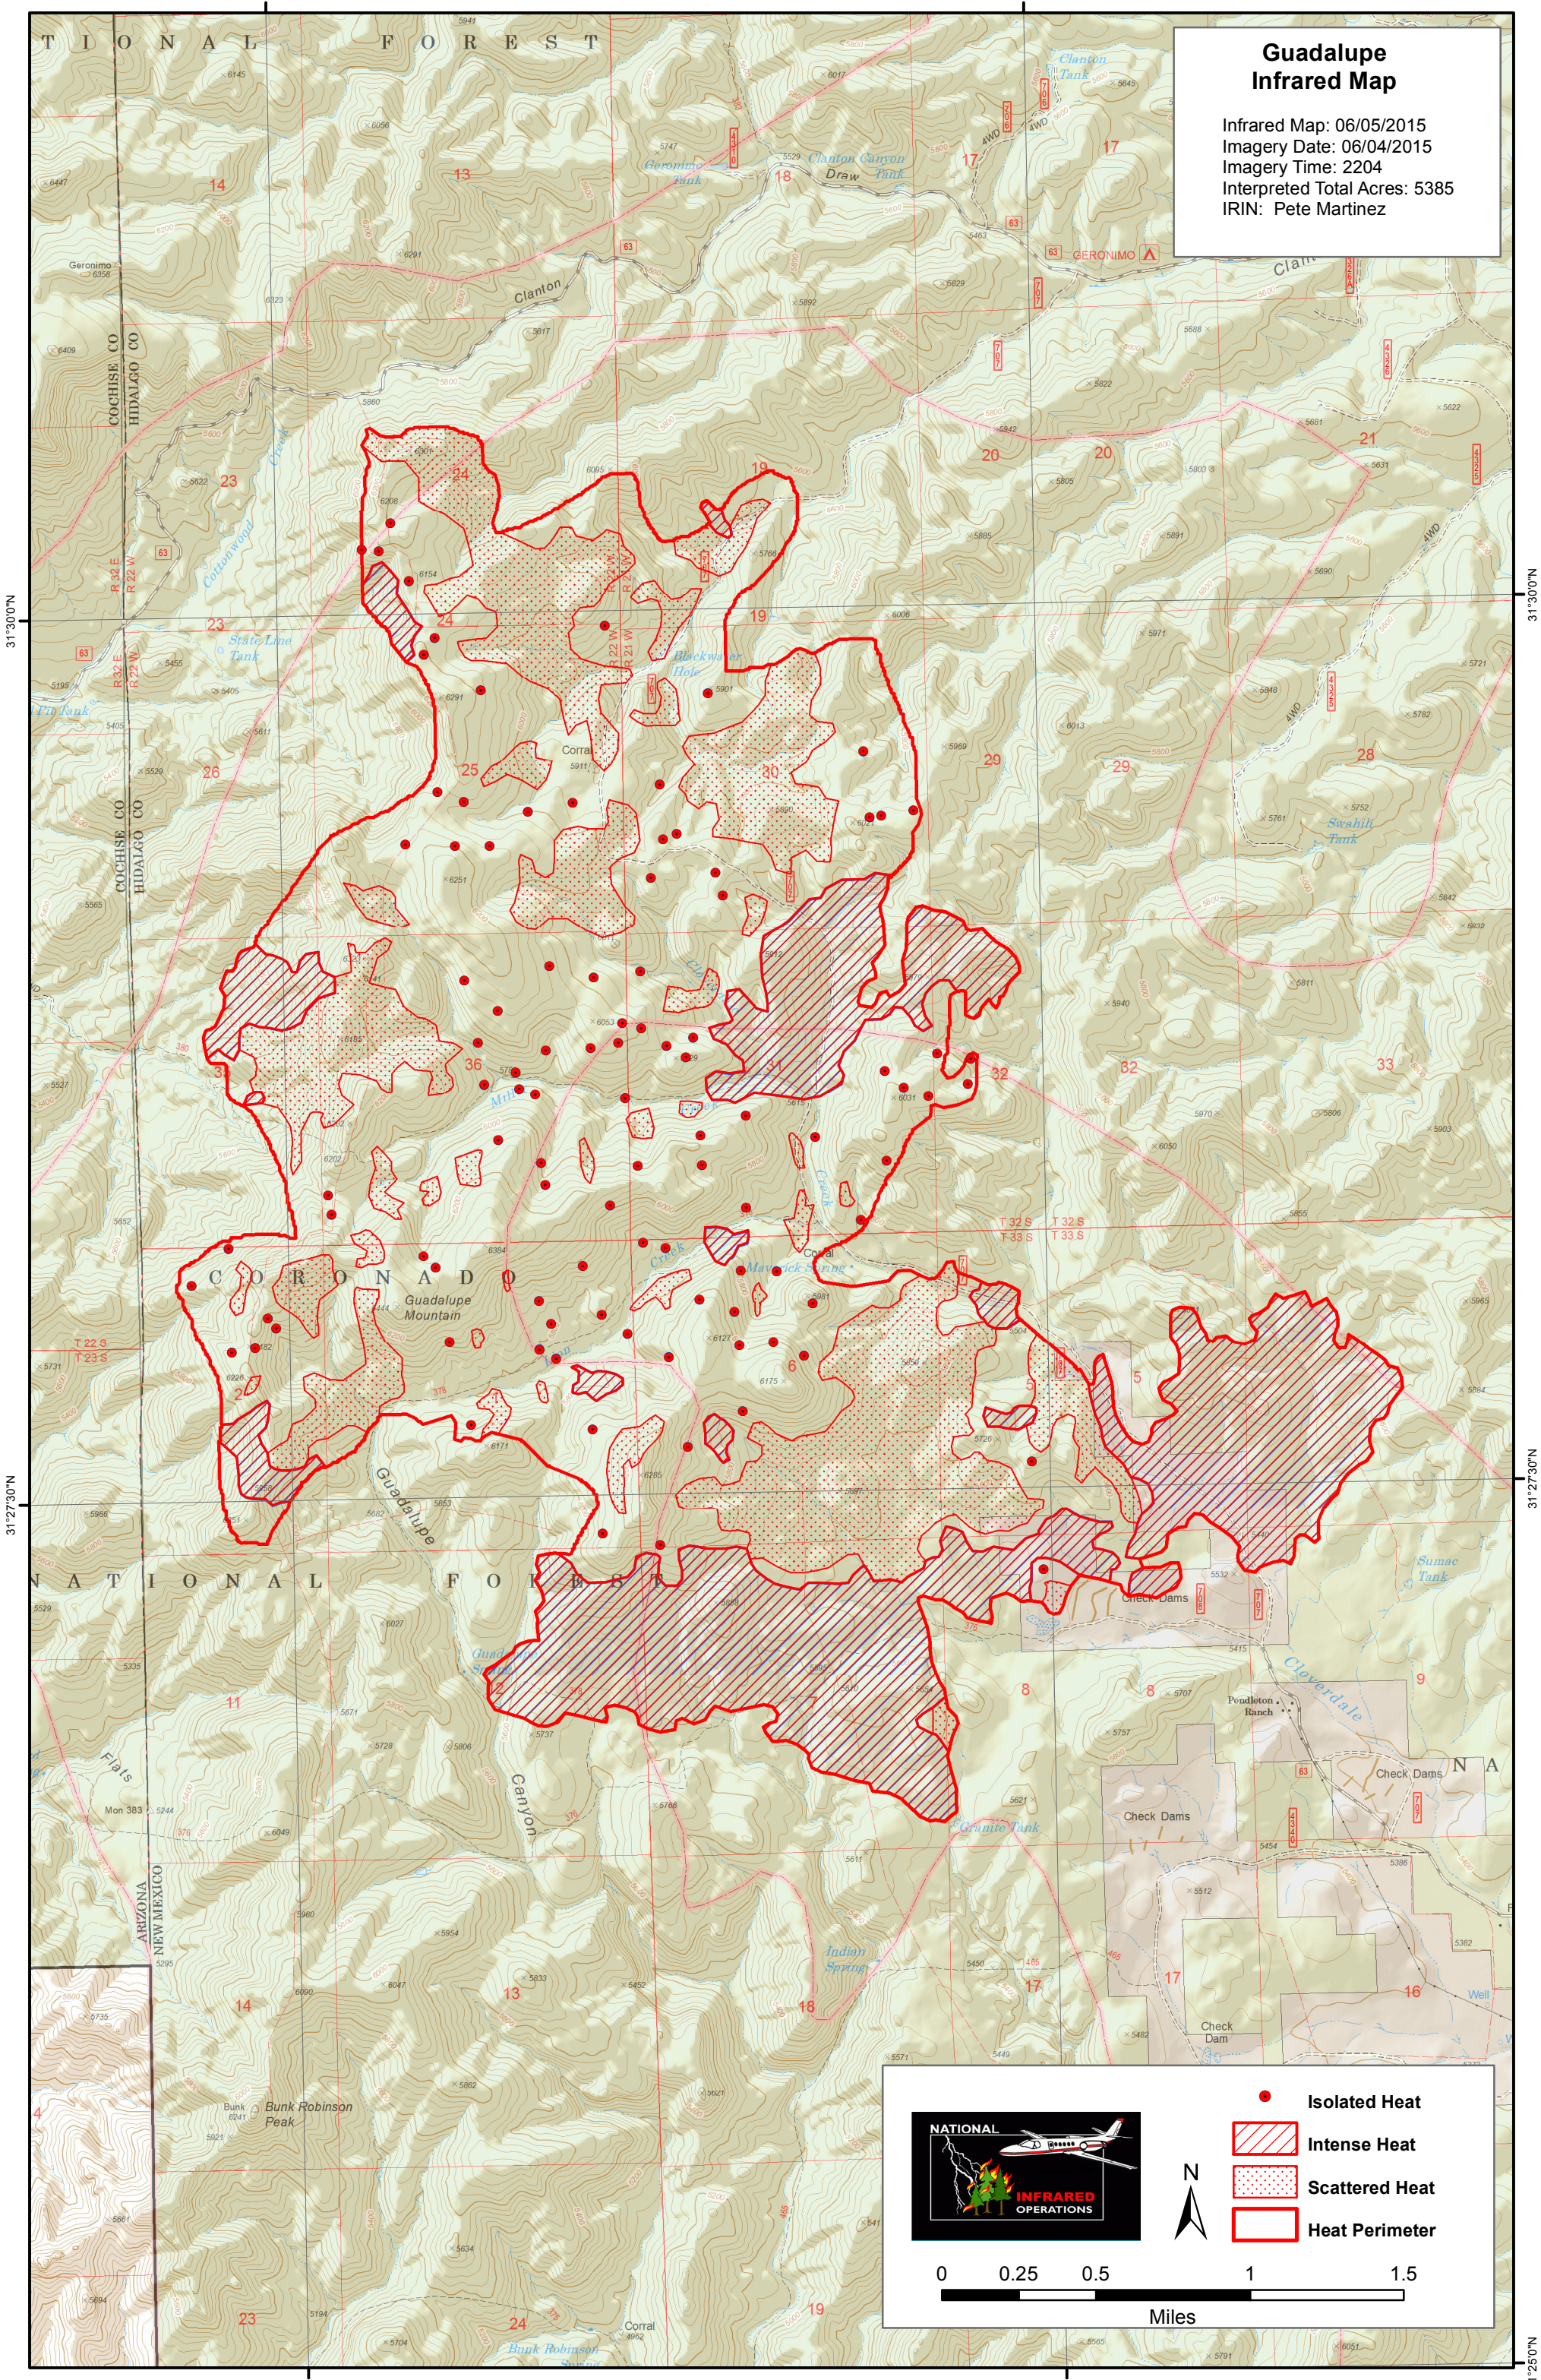

109°2'30"W

109°0'0"W

Guadalupe Infrared Map

Infrared Map: 06/05/2015
Imagery Date: 06/04/2015
Imagery Time: 2204
Interpreted Total Acres: 5385
IRIN: Pete Martinez

- Isolated Heat
- Intense Heat
- Scattered Heat
- Heat Perimeter

109°2'30"W

109°0'0"W

31°30'0"N

31°27'30"N

31°25'0"N