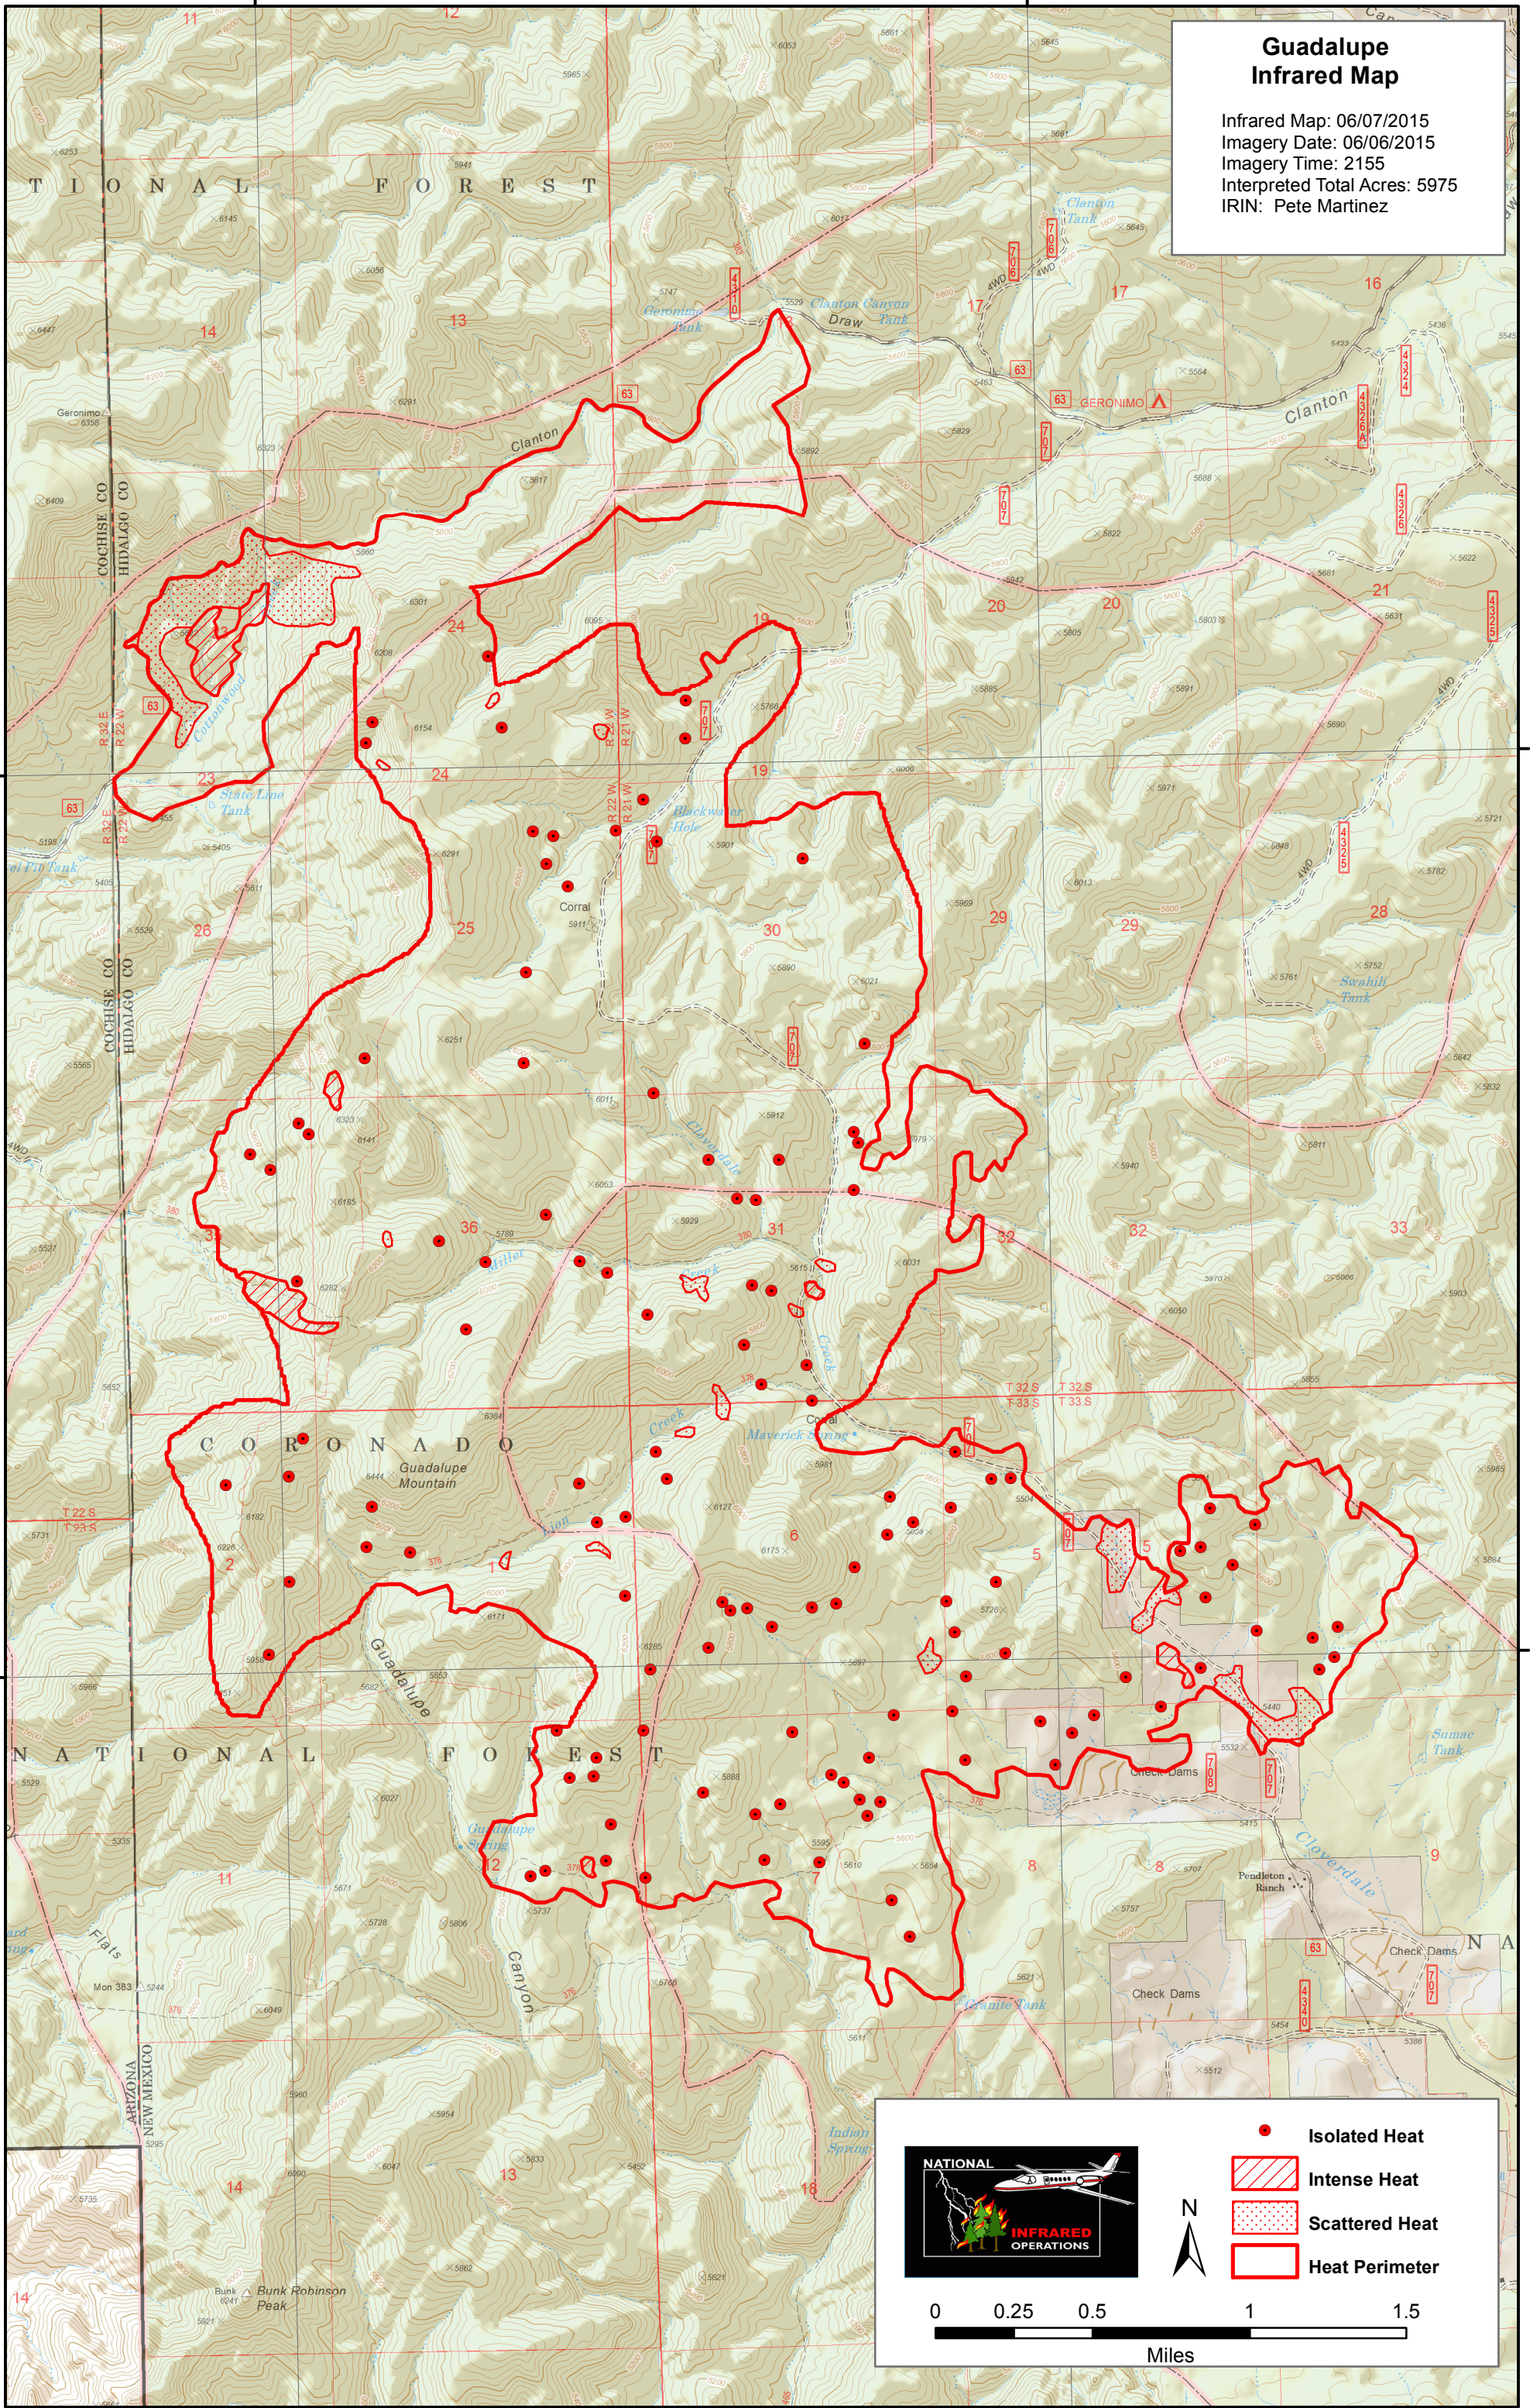

109°2'30"W

109°0'0"W

Guadalupe Infrared Map

Infrared Map: 06/07/2015
Imagery Date: 06/06/2015
Imagery Time: 2155
Interpreted Total Acres: 5975
IRIN: Pete Martinez

- Isolated Heat
- Intense Heat
- Scattered Heat
- Heat Perimeter

109°2'30"W

109°0'0"W

31°30'0"N

31°30'0"N

31°27'30"N

31°27'30"N