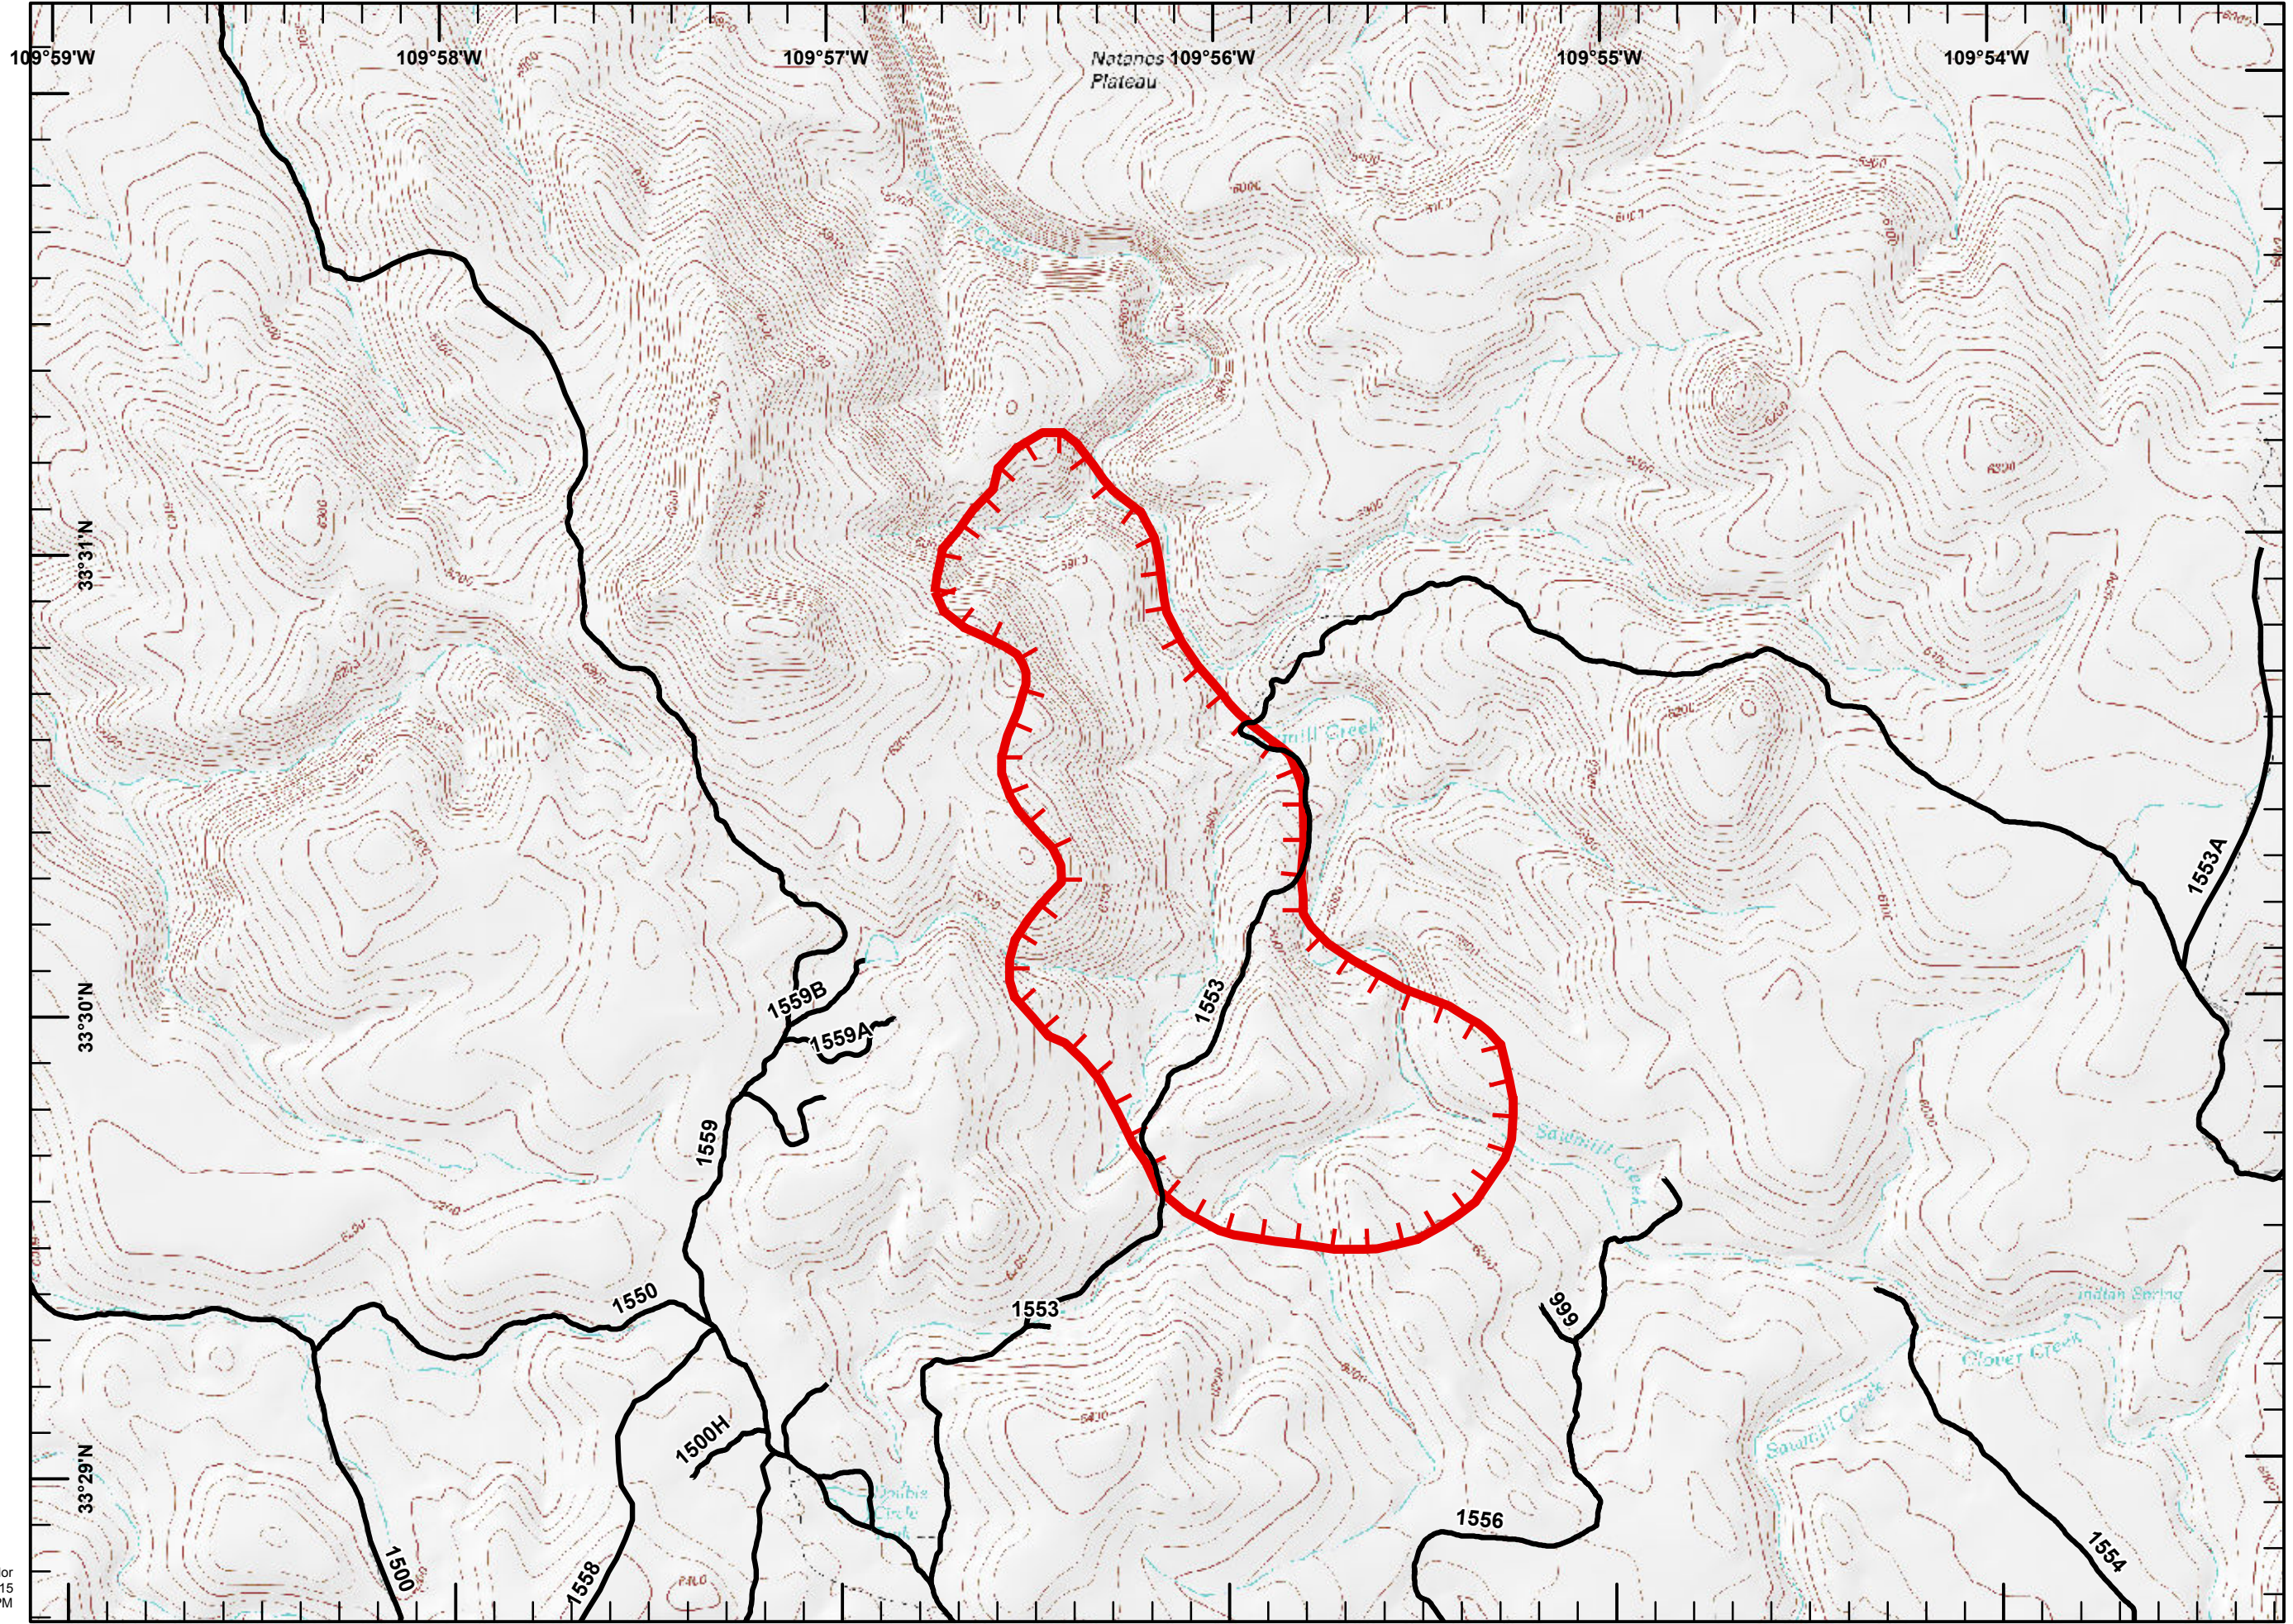

Sawmill Fire
AZ-SCA-000571
IAP
June 23, 2015
Day Shift
848 acres

Legend

-  0620 Sawmill
-  Roads

NAD83UT12N

Miles

PKleinTaylor
6/22/2015
9:10:51 PM