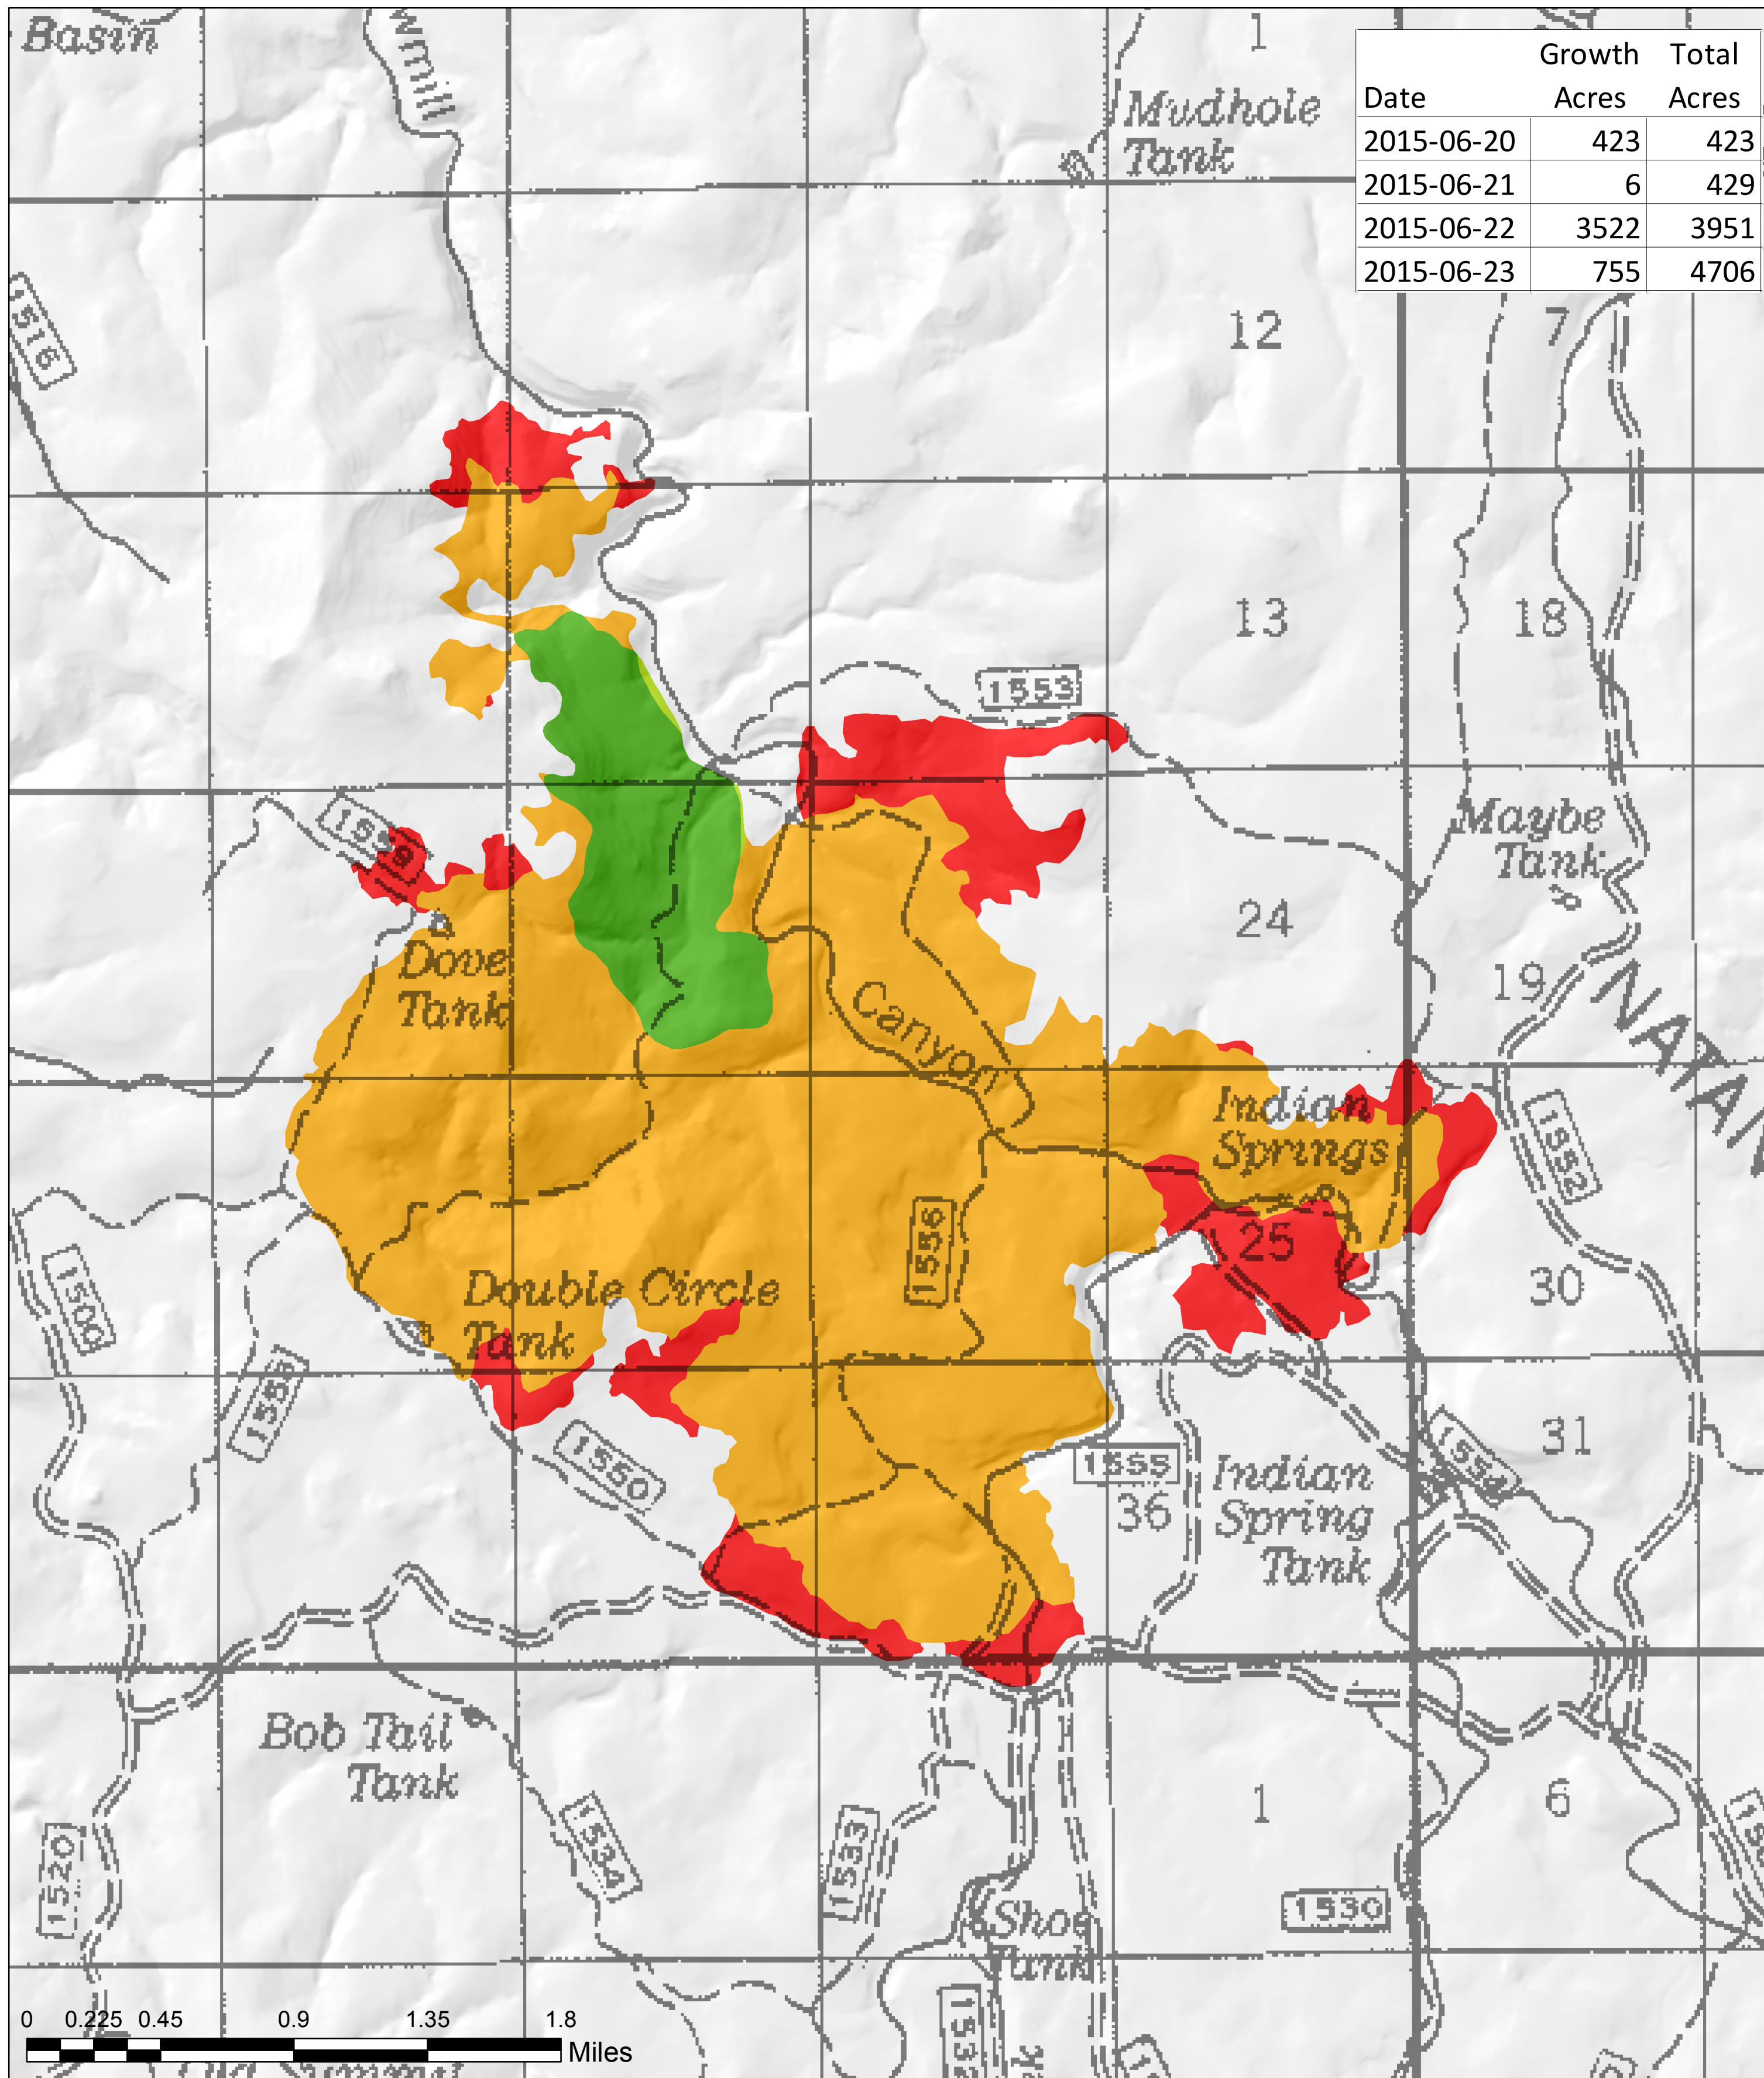

Sawmill Fire AZ-SCA-000571 Progression Map June 24, 2015

- 2015-06-20
- 2015-06-21
- 2015-06-22
- 2015-06-23

Date	Growth Acres	Total Acres
2015-06-20	423	423
2015-06-21	6	429
2015-06-22	3522	3951
2015-06-23	755	4706

0 0.225 0.45 0.9 1.35 1.8 Miles