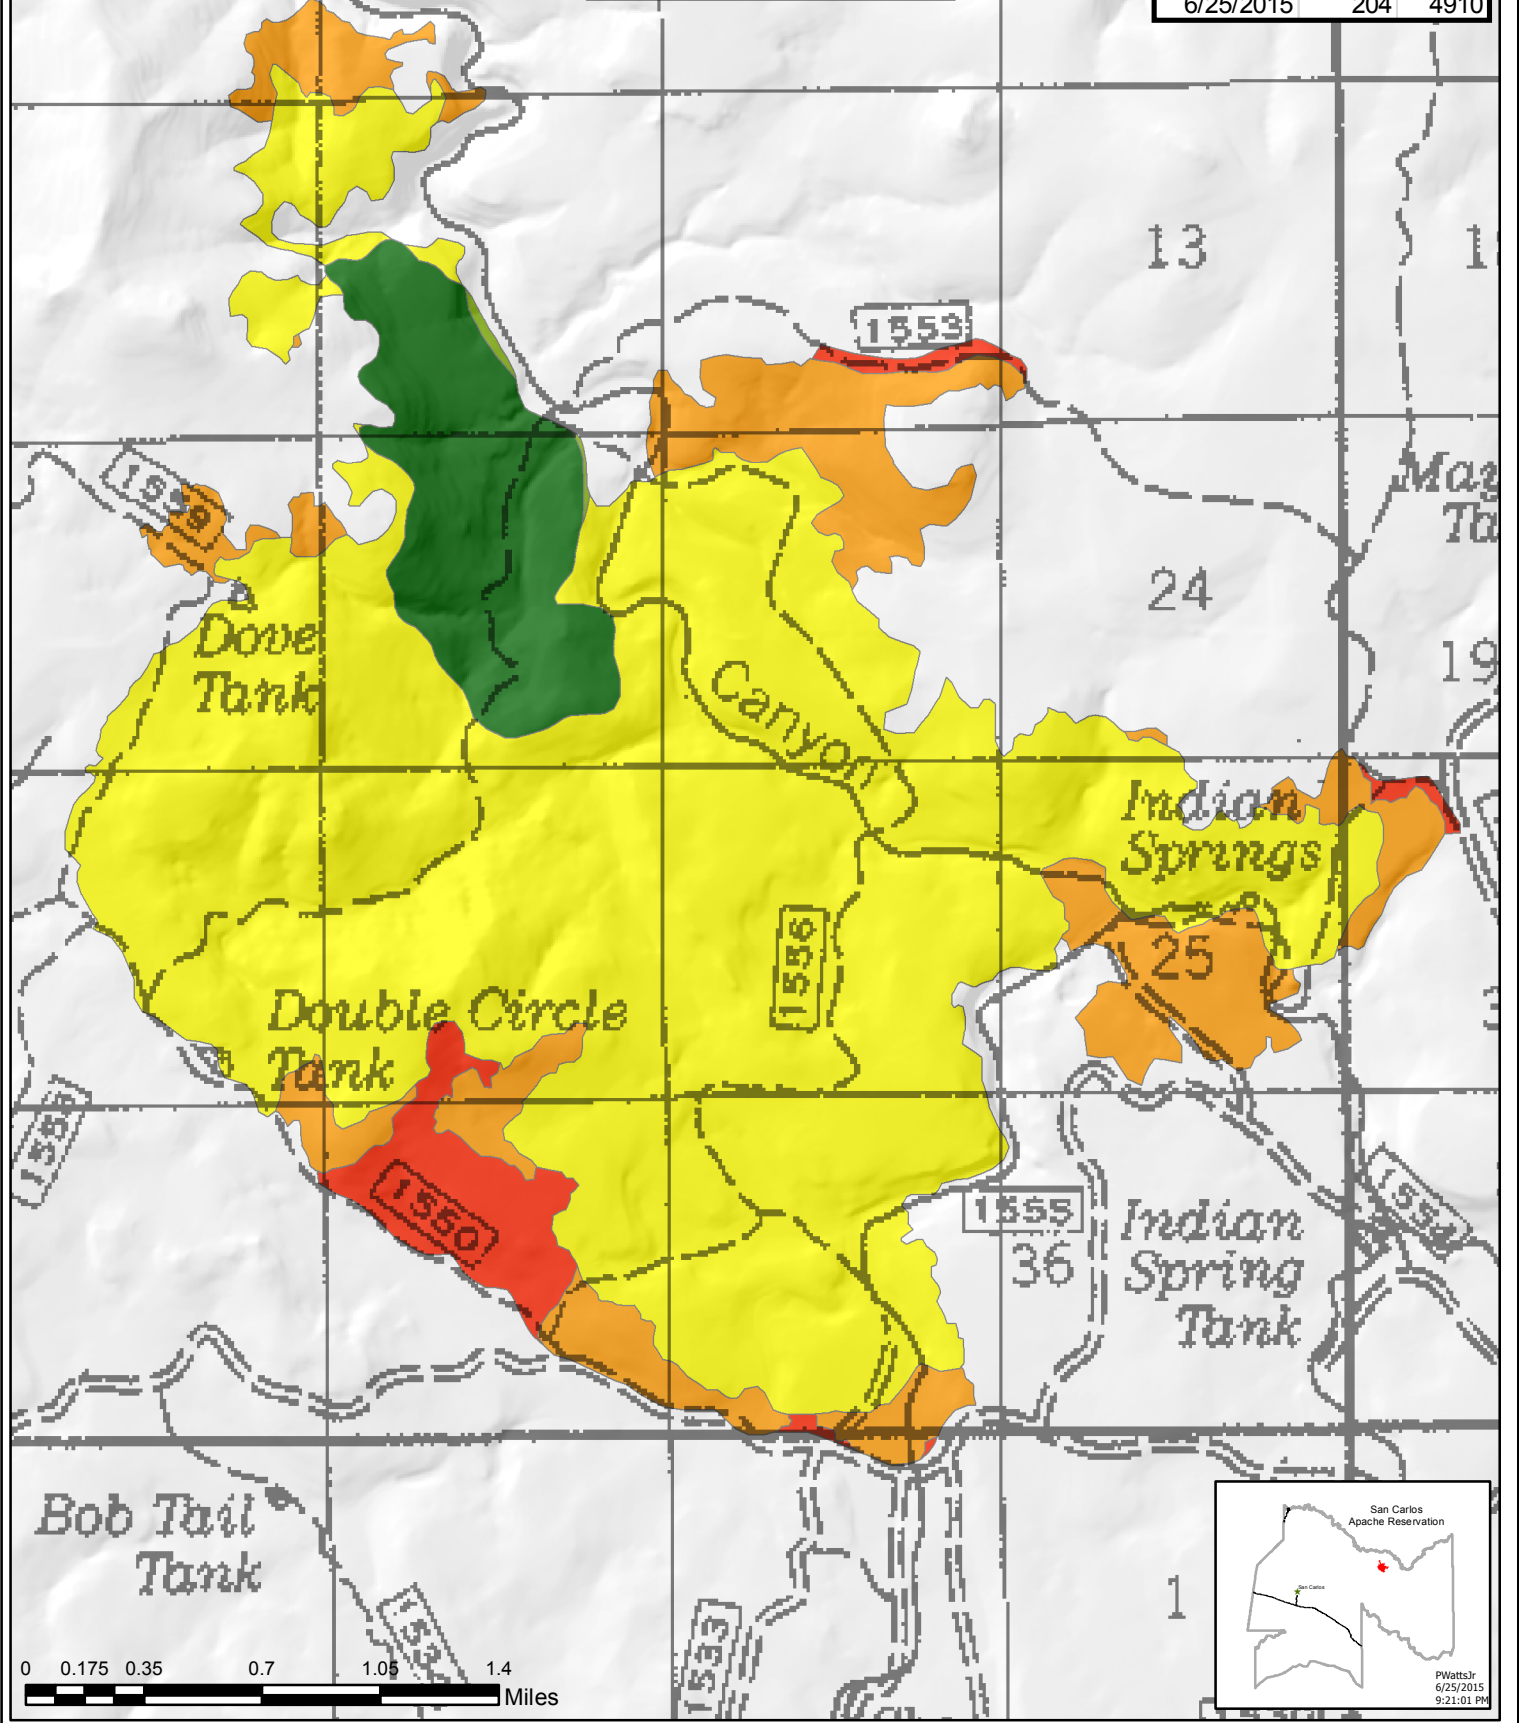

- 2015-06-20
- 2015-06-21
- 2015-06-22
- 2015-06-23
- 2015-06-25

Sawmill Fire AZ-SCA-000571 Progression Map June 26, 2015

Date	Growth Acres	Total Acres
6/20/2015	423	423
6/21/2015	6	429
6/22/2015	3522	3951
6/23/2015	754	4705
6/25/2015	204	4910

0 0.175 0.35 0.7 1.05 1.4 Miles

San Carlos Apache Reservation

PW/etj:lr
6/25/2015
9:21:01 PM