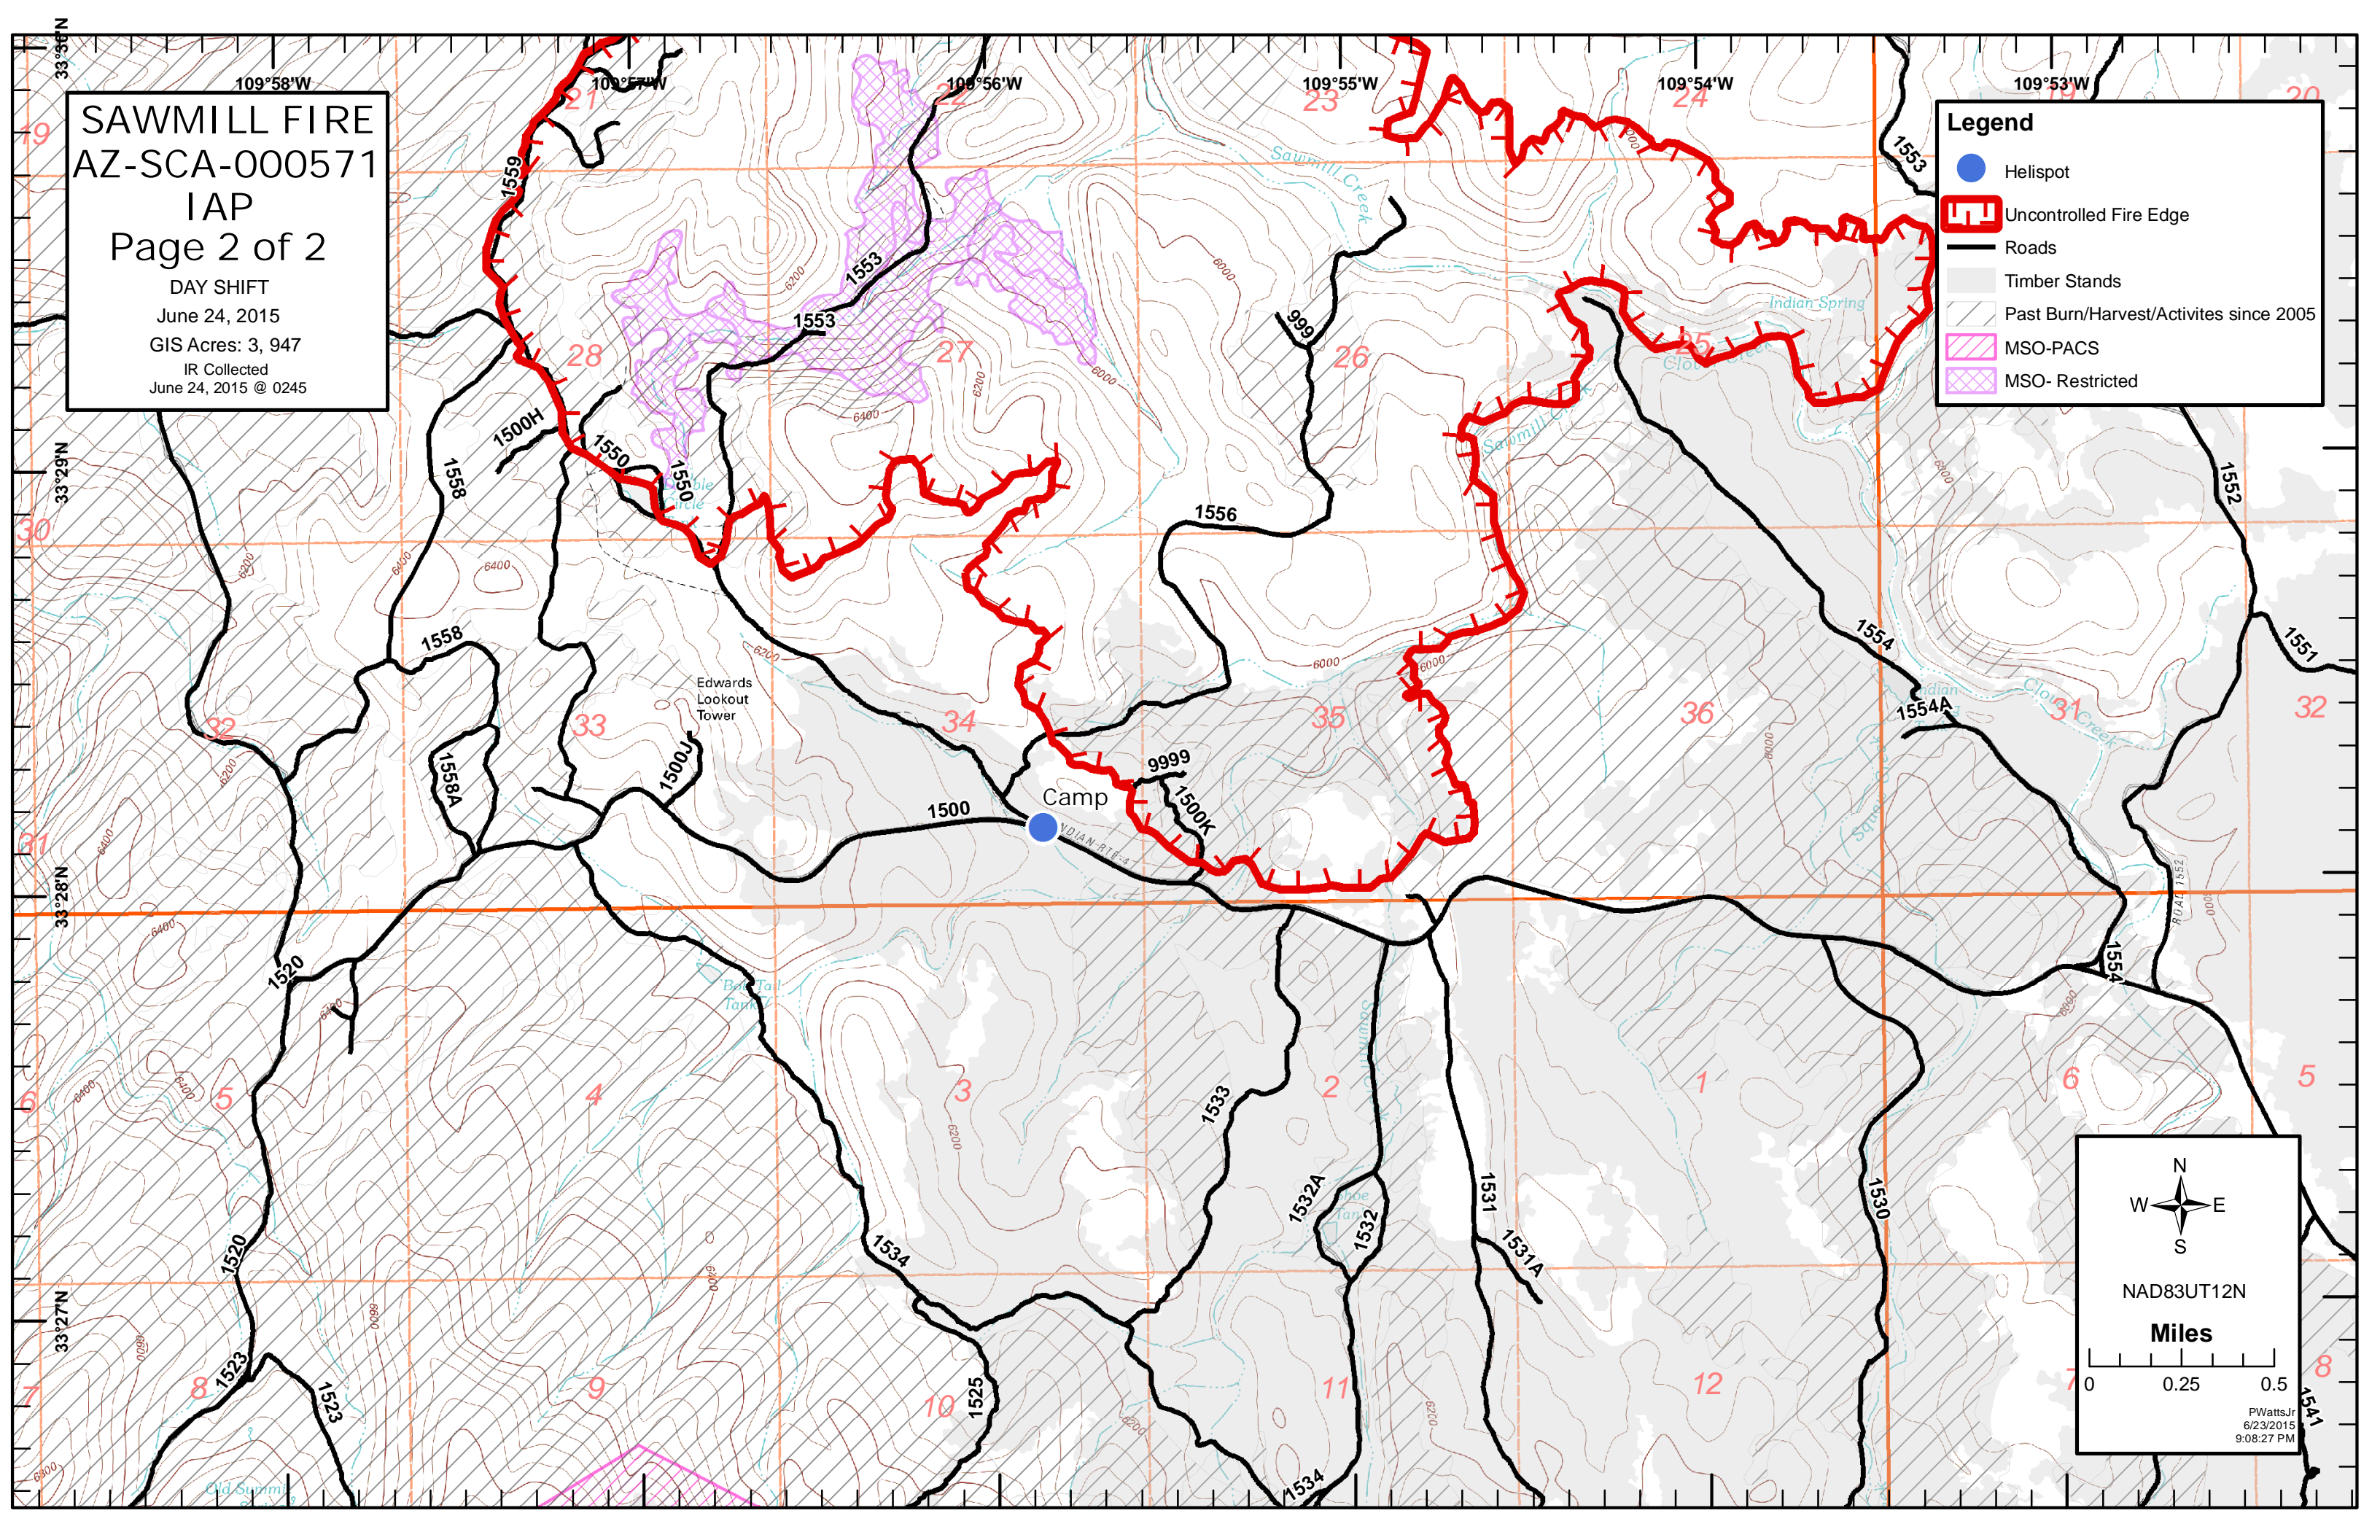

SAWMILL FIRE
AZ-SCA-000571
IAP
Page 1 of 2

DAY SHIFT
June 24, 2015
GIS Acres: 3, 947
IR Collected
June 24, 2015 @ 0245

Legend

- Helispot
- ▬ Uncontrolled Fire Edge
- ▬ Roads
- ▭ Timber Stands
- ▭ Past Burn/Harvest/Activites since 2005
- ▨ MSO-PACS
- ▨ MSO-Restricted

North arrow with N, S, E, W directions.

NAD83UT12N

Miles

0 0.25 0.5

PWattsJr
6/23/2015
9:07:59 PM

SAWMILL FIRE
AZ-SCA-000571
IAP
Page 2 of 2

DAY SHIFT
June 24, 2015
GIS Acres: 3, 947
IR Collected
June 24, 2015 @ 0245

Legend

- Helispot
- ▬ Uncontrolled Fire Edge
- ▬ Roads
- ▭ Timber Stands
- ▭ Past Burn/Harvest/Activites since 2005
- ▨ MSO-PACS
- ▩ MSO-Restricted

W N E
S

NAD83UT12N

Miles

0 0.25 0.5

PWattsJr
6/23/2015
9:08:27 PM