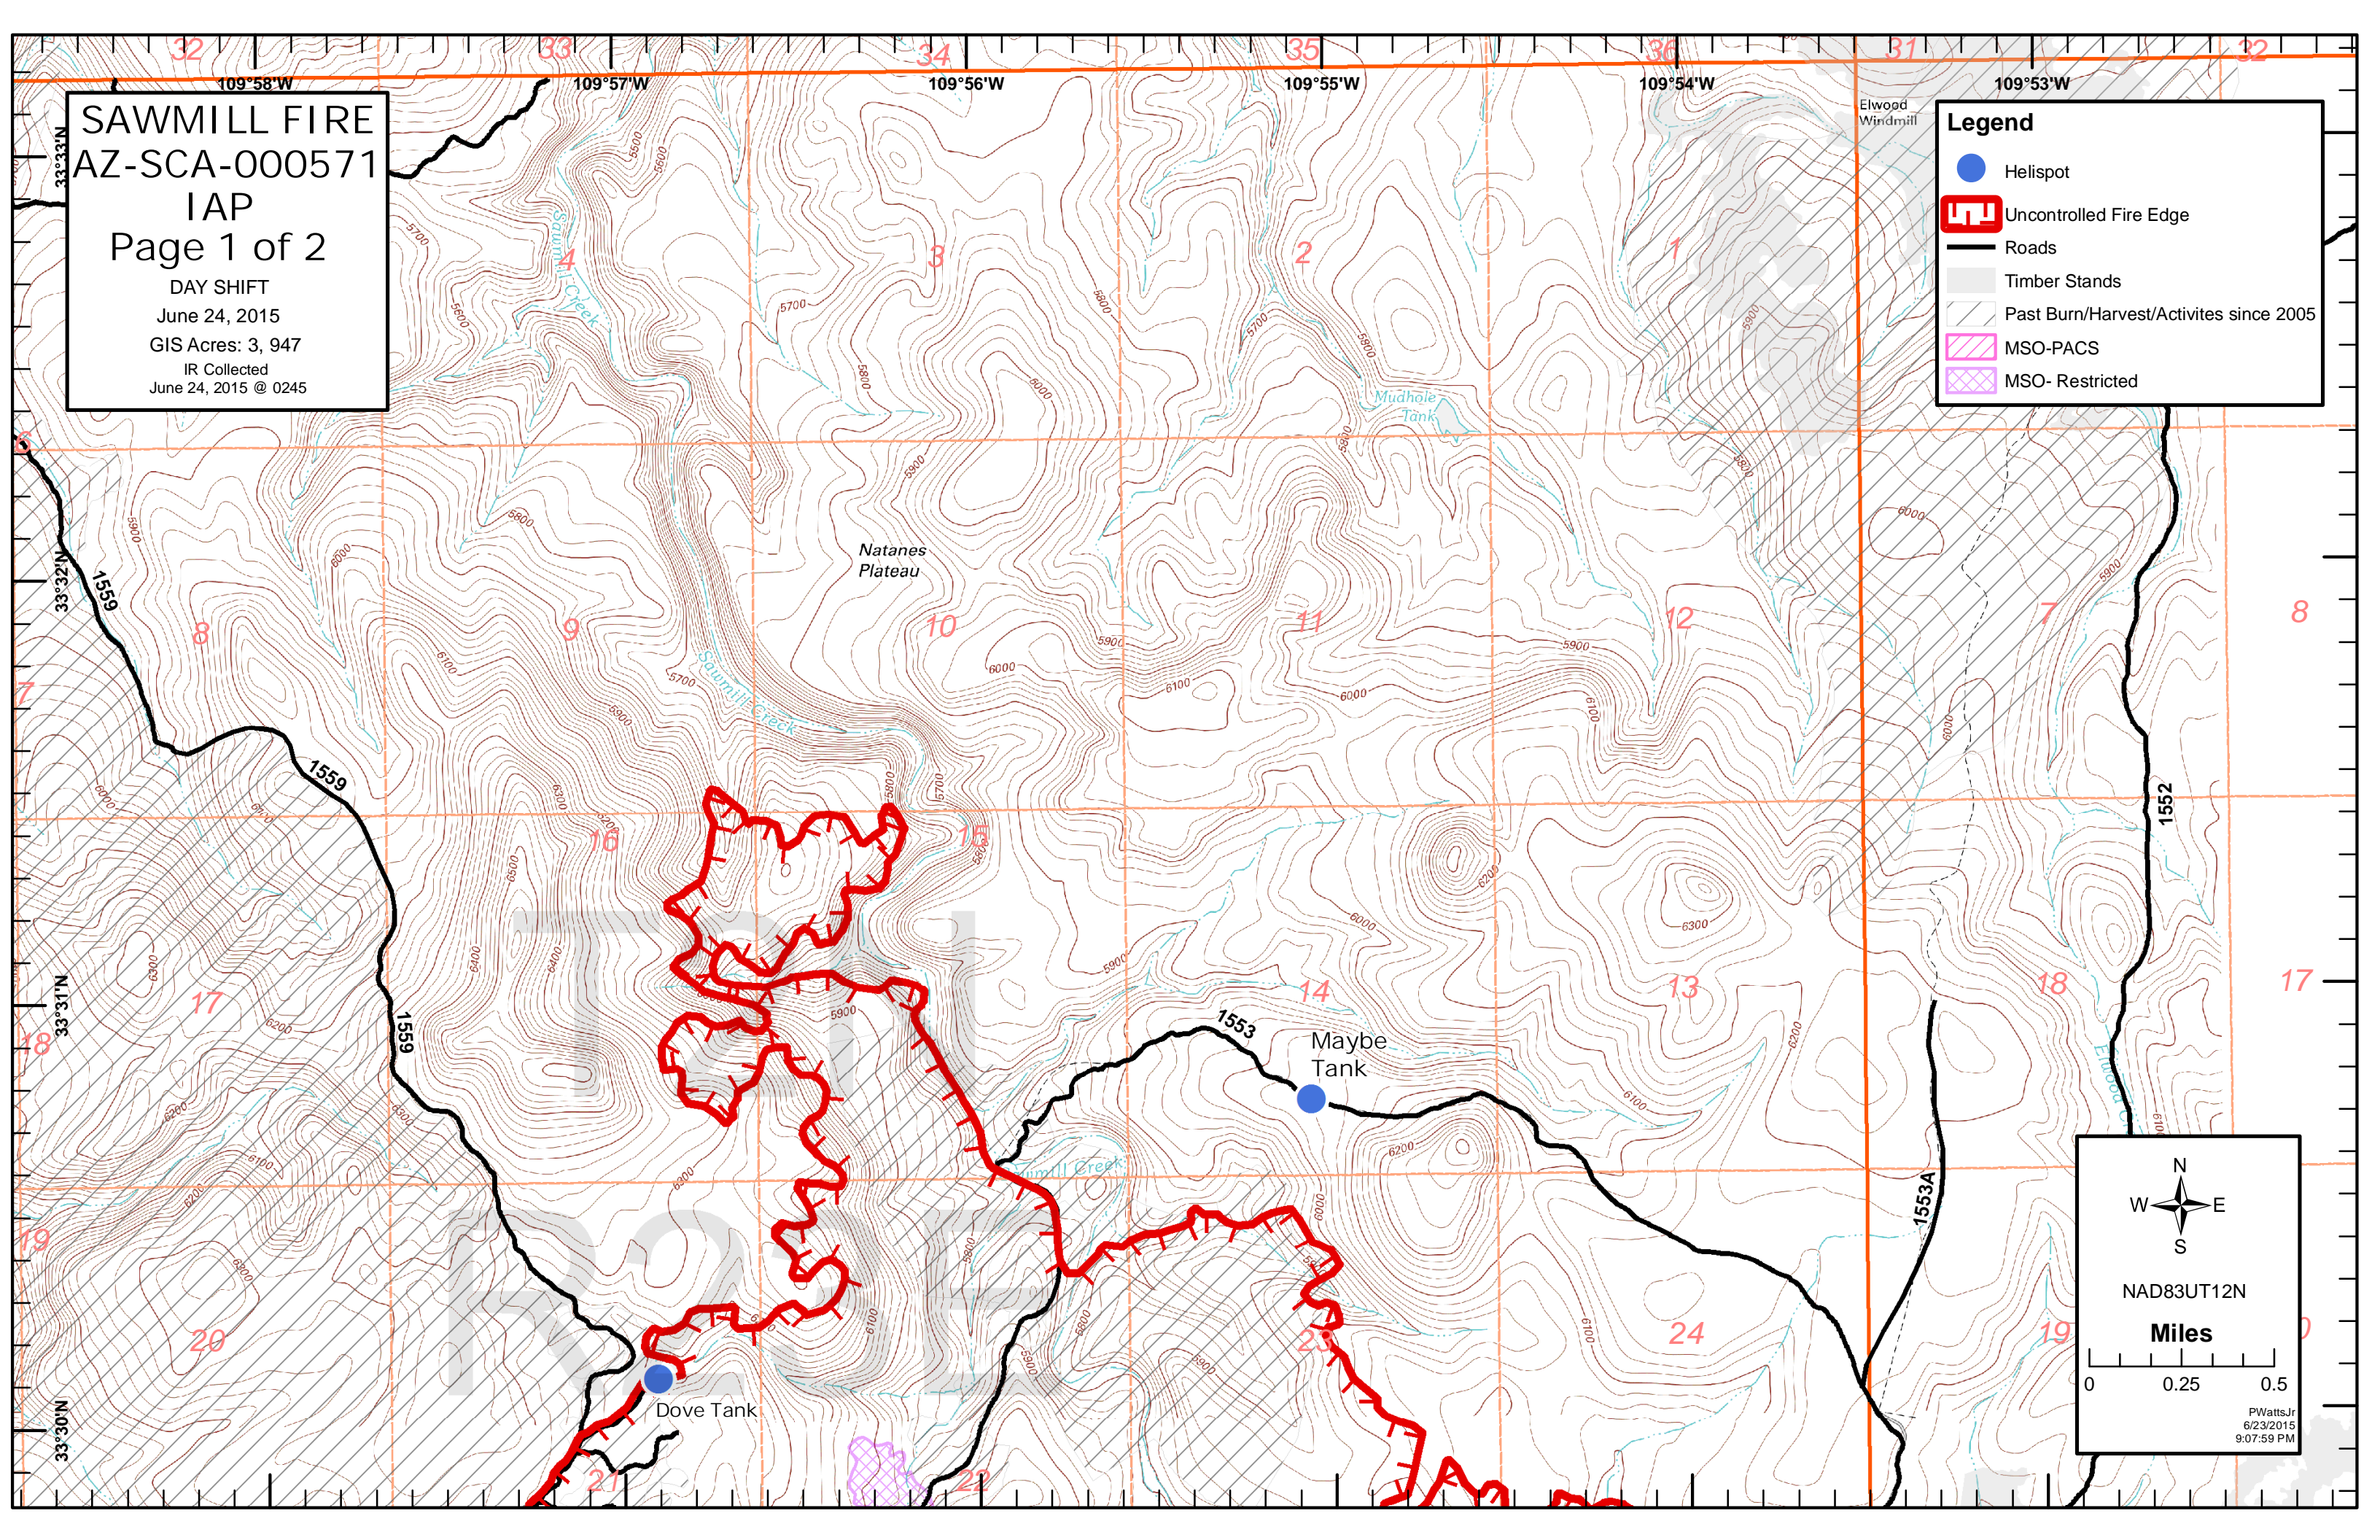

SAWMILL FIRE
AZ-SCA-000571
IAP
Page 1 of 2

DAY SHIFT
June 24, 2015
GIS Acres: 3, 947
IR Collected
June 24, 2015 @ 0245

Legend

- Helispot
- ▬ Uncontrolled Fire Edge
- ▬ Roads
- ▭ Timber Stands
- ▭ Past Burn/Harvest/Activites since 2005
- ▨ MSO-PACS
- ▨ MSO-Restricted

North arrow with N, S, E, W directions.

NAD83UT12N

Miles

0 0.25 0.5

PWattsJr
6/23/2015
9:07:59 PM

SAWMILL FIRE
AZ-SCA-000571
IAP
Page 2 of 2

DAY SHIFT
June 24, 2015
GIS Acres: 3, 947
IR Collected
June 24, 2015 @ 0245

Legend

- Helispot
- ▬ Uncontrolled Fire Edge
- ▬ Roads
- ▭ Timber Stands
- ▭ Past Burn/Harvest/Activites since 2005
- ▨ MSO-PACS
- ▩ MSO-Restricted

W N E
S

NAD83UT12N

Miles

0 0.25 0.5

PWattsJr
6/23/2015
9:08:27 PM