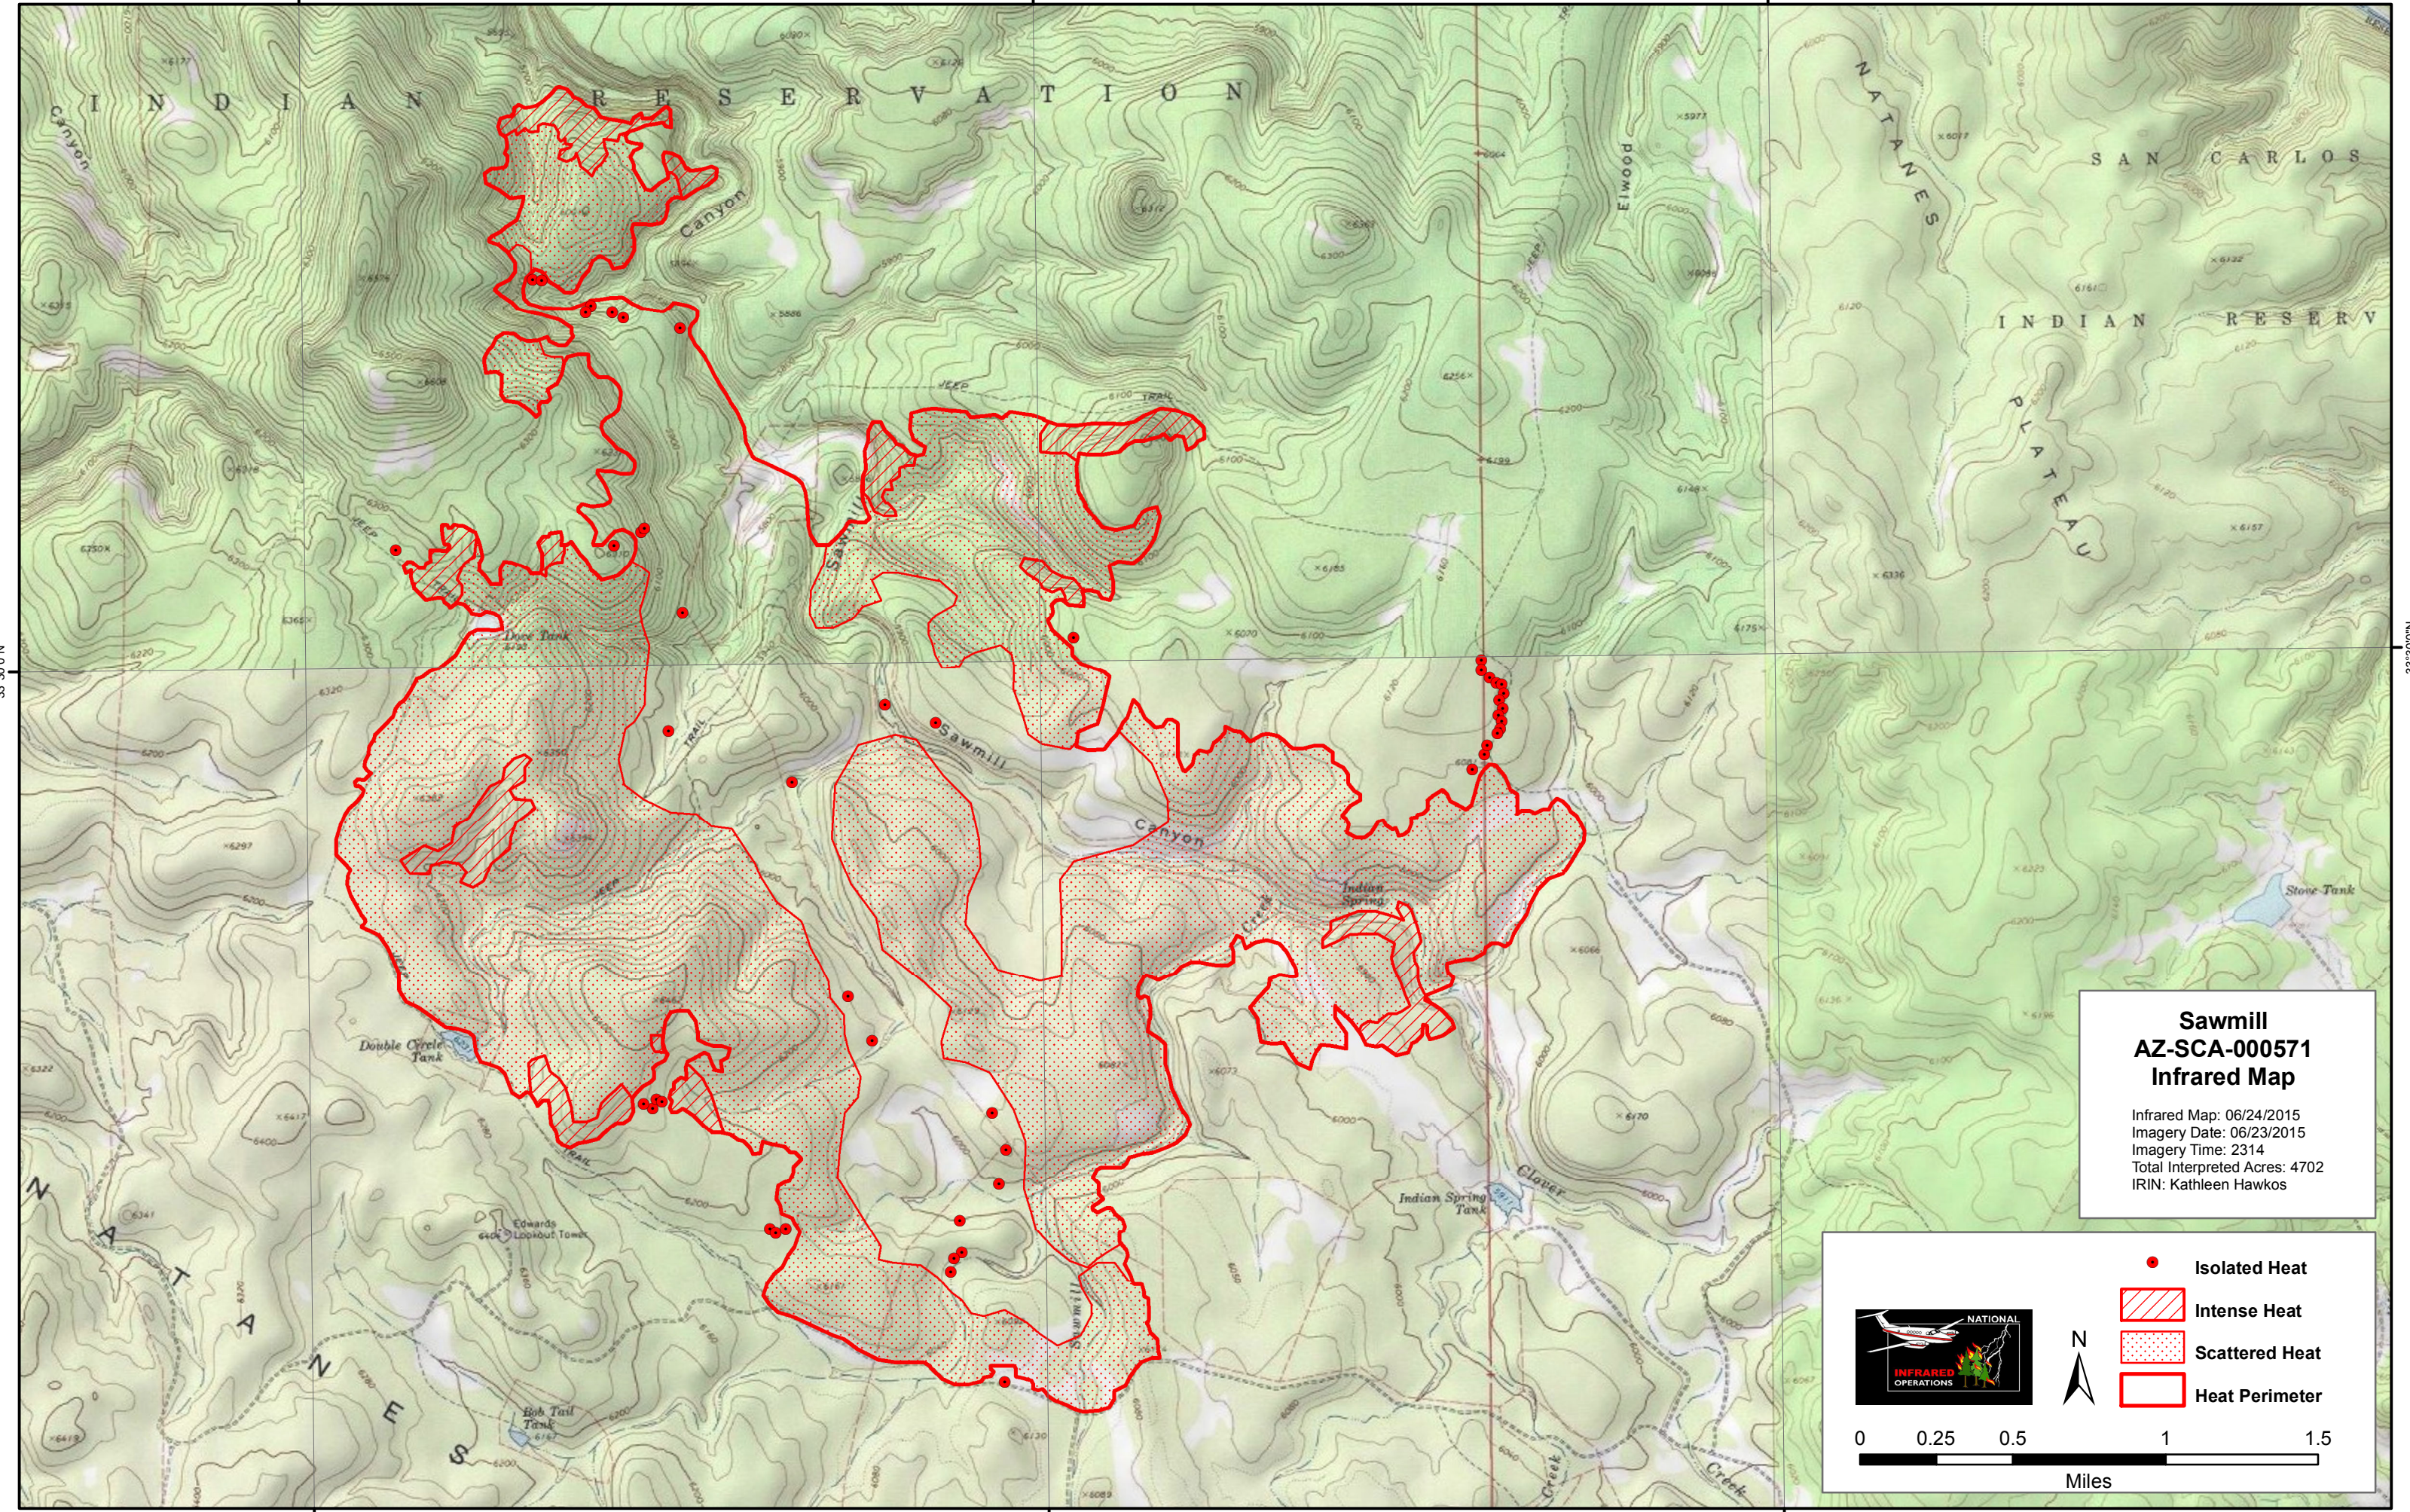

109°57'30"W

109°55'0"W

109°52'30"W

**Sawmill  
AZ-SCA-000571  
Infrared Map**

Infrared Map: 06/24/2015  
 Imagery Date: 06/23/2015  
 Imagery Time: 2314  
 Total Interpreted Acres: 4702  
 IRIN: Kathleen Hawkos

**● Isolated Heat**  
**▨ Intense Heat**  
**▤ Scattered Heat**  
**▭ Heat Perimeter**

0 0.25 0.5 1 1.5  
 Miles

109°57'30"W

109°55'0"W

109°52'30"W

33°30'0"N

33°30'0"N