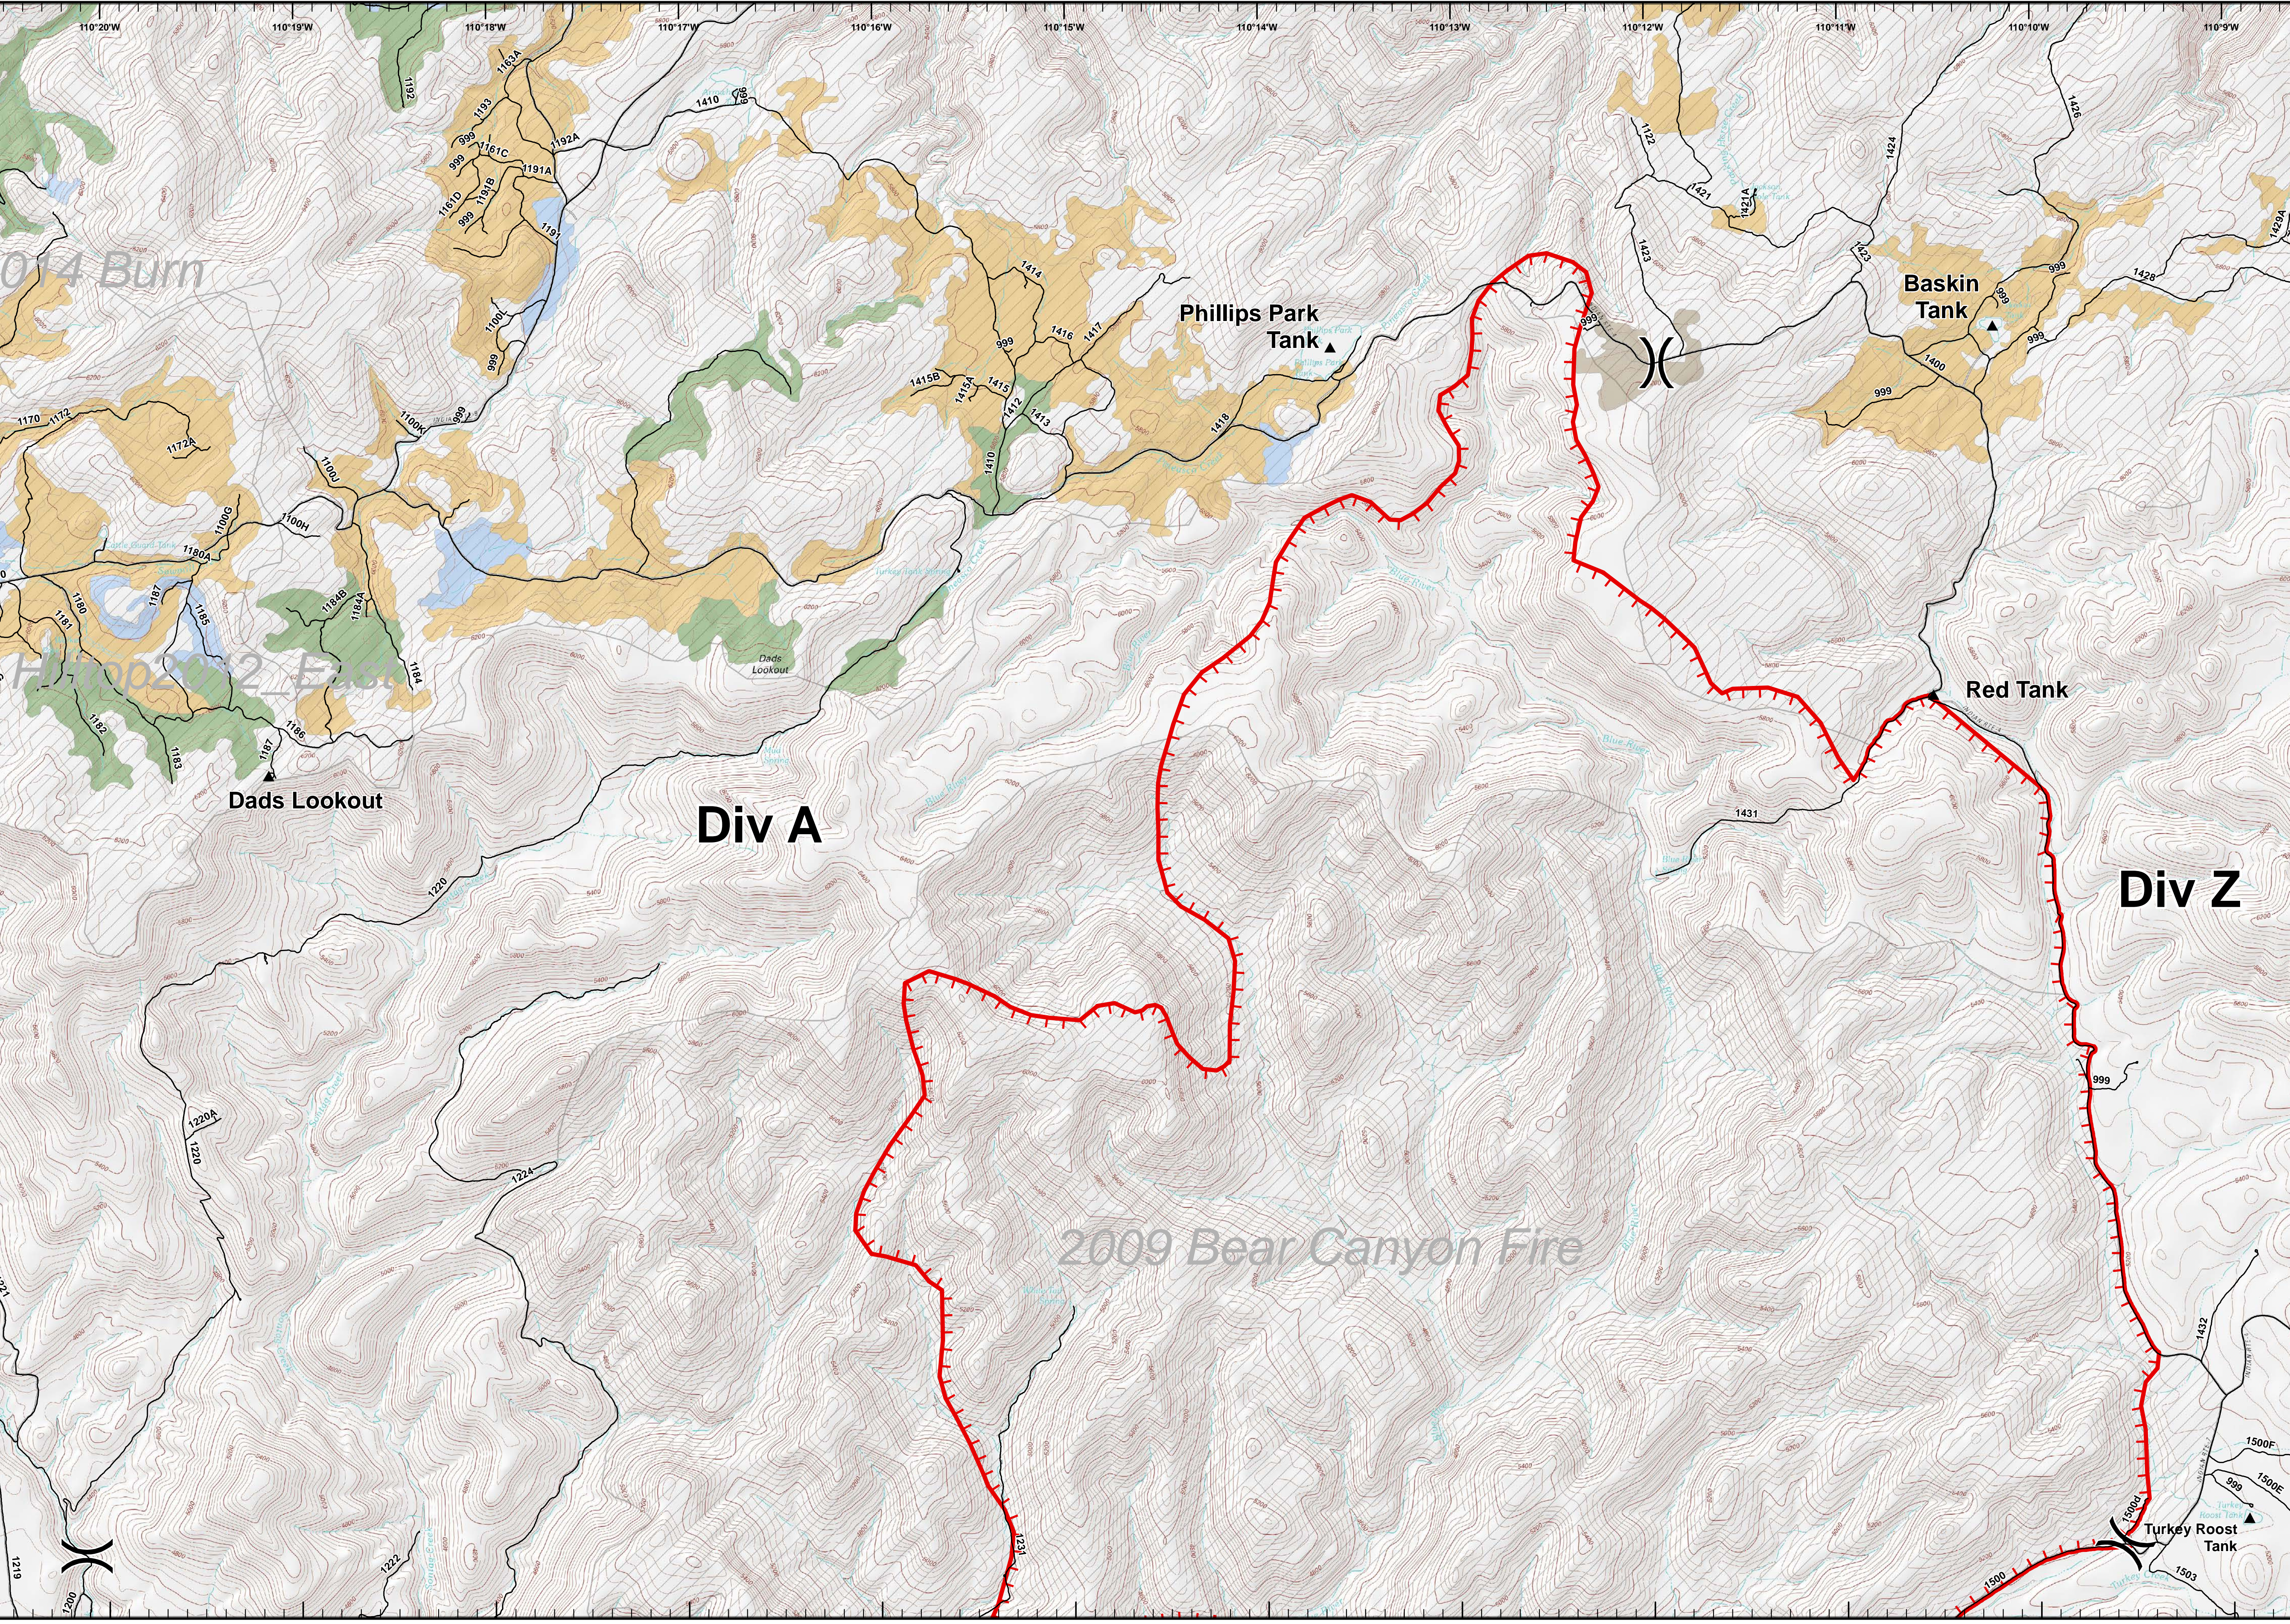

**Whitetail Fire**  
**AZ-SCA-000556**  
**OPS Map**  
**Division A**  
**June 21, 2015**  
**Day Shift**

**Legend**

- Division
- Uncontrolled Fire Edge

**Stand Vegetation Type**

- ALLIGATOR JUNIPER
- ARIZONA WHITE OAK-GRAY OAK
- DOUGLAS FIR
- PINE-BLUE GRAMA
- PINE-EVERGREEN OAK
- PINE-GAMBEL OAK
- PINE-MUHLY
- RIPARIAN
- TWONEEDLE PINYON
- WHITE OAK-GRAY OAK
- Past Burn/Fire

0.25 0 0.25 0.5 Miles

**Div A**

**Div Z**

*2009 Bear Canyon Fire*

*014 Burn*

*11002 2 East*