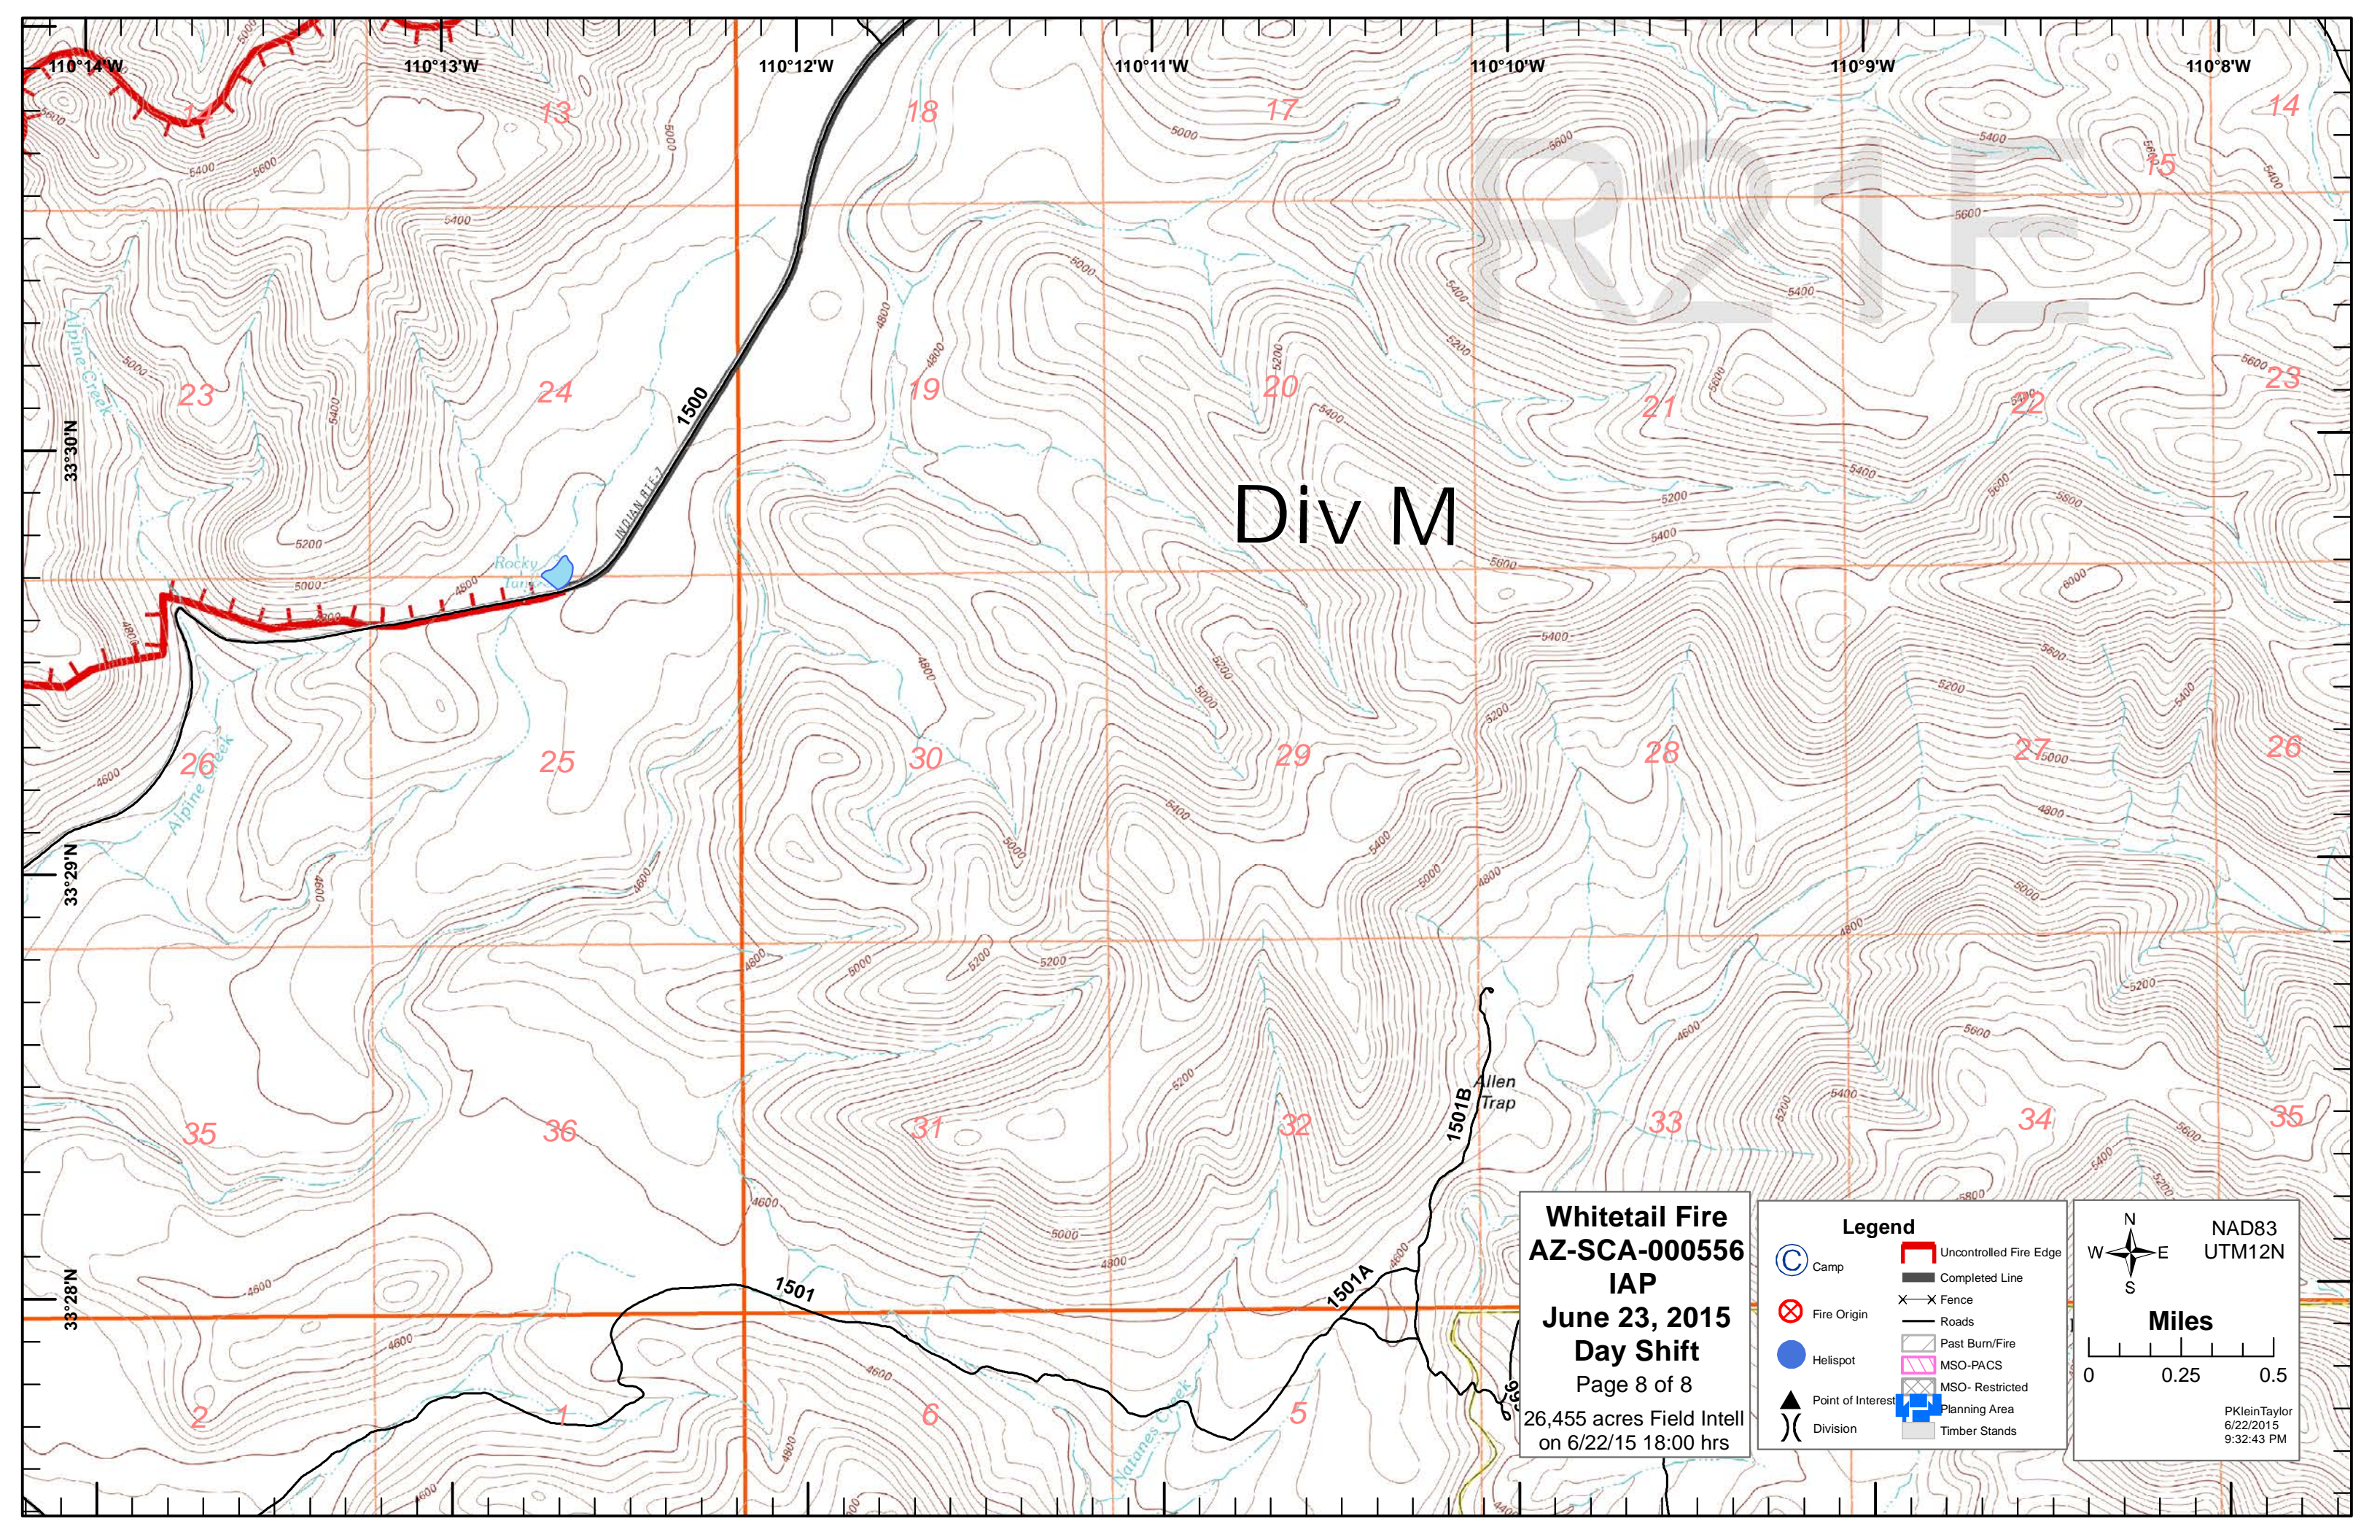

NAD83
 UTM12N

Miles

0 0.25 0.5

PKleinTaylor
 6/22/2015
 9:29:46 PM

Whitetail Fire
AZ-SCA-000556
IAP
June 23, 2015
Day Shift
 Page 7 of 8
 26,455 acres Field Intell
 on 6/22/15 18:00 hrs

Legend

	Uncontrolled Fire Edge
	Completed Line
	Fence
	Roads
	Past Burn/Fire
	MSO-PACS
	MSO- Restricted
	Planning Area
	Timber Stands

NAD83
 UTM12N

Miles

0 0.25 0.5

PKleinTaylor
 6/22/2015
 9:31:44 PM

Div M

Whitetail Fire
AZ-SCA-000556
IAP
June 23, 2015
Day Shift
Page 8 of 8
26,455 acres Field Intell
on 6/22/15 18:00 hrs

Legend	
	Camp
	Fire Origin
	Helispot
	Point of Interest
	Division
	Uncontrolled Fire Edge
	Completed Line
	Fence
	Roads
	Past Burn/Fire
	MSO-PACS
	MSO-Restricted
	Planning Area
	Timber Stands