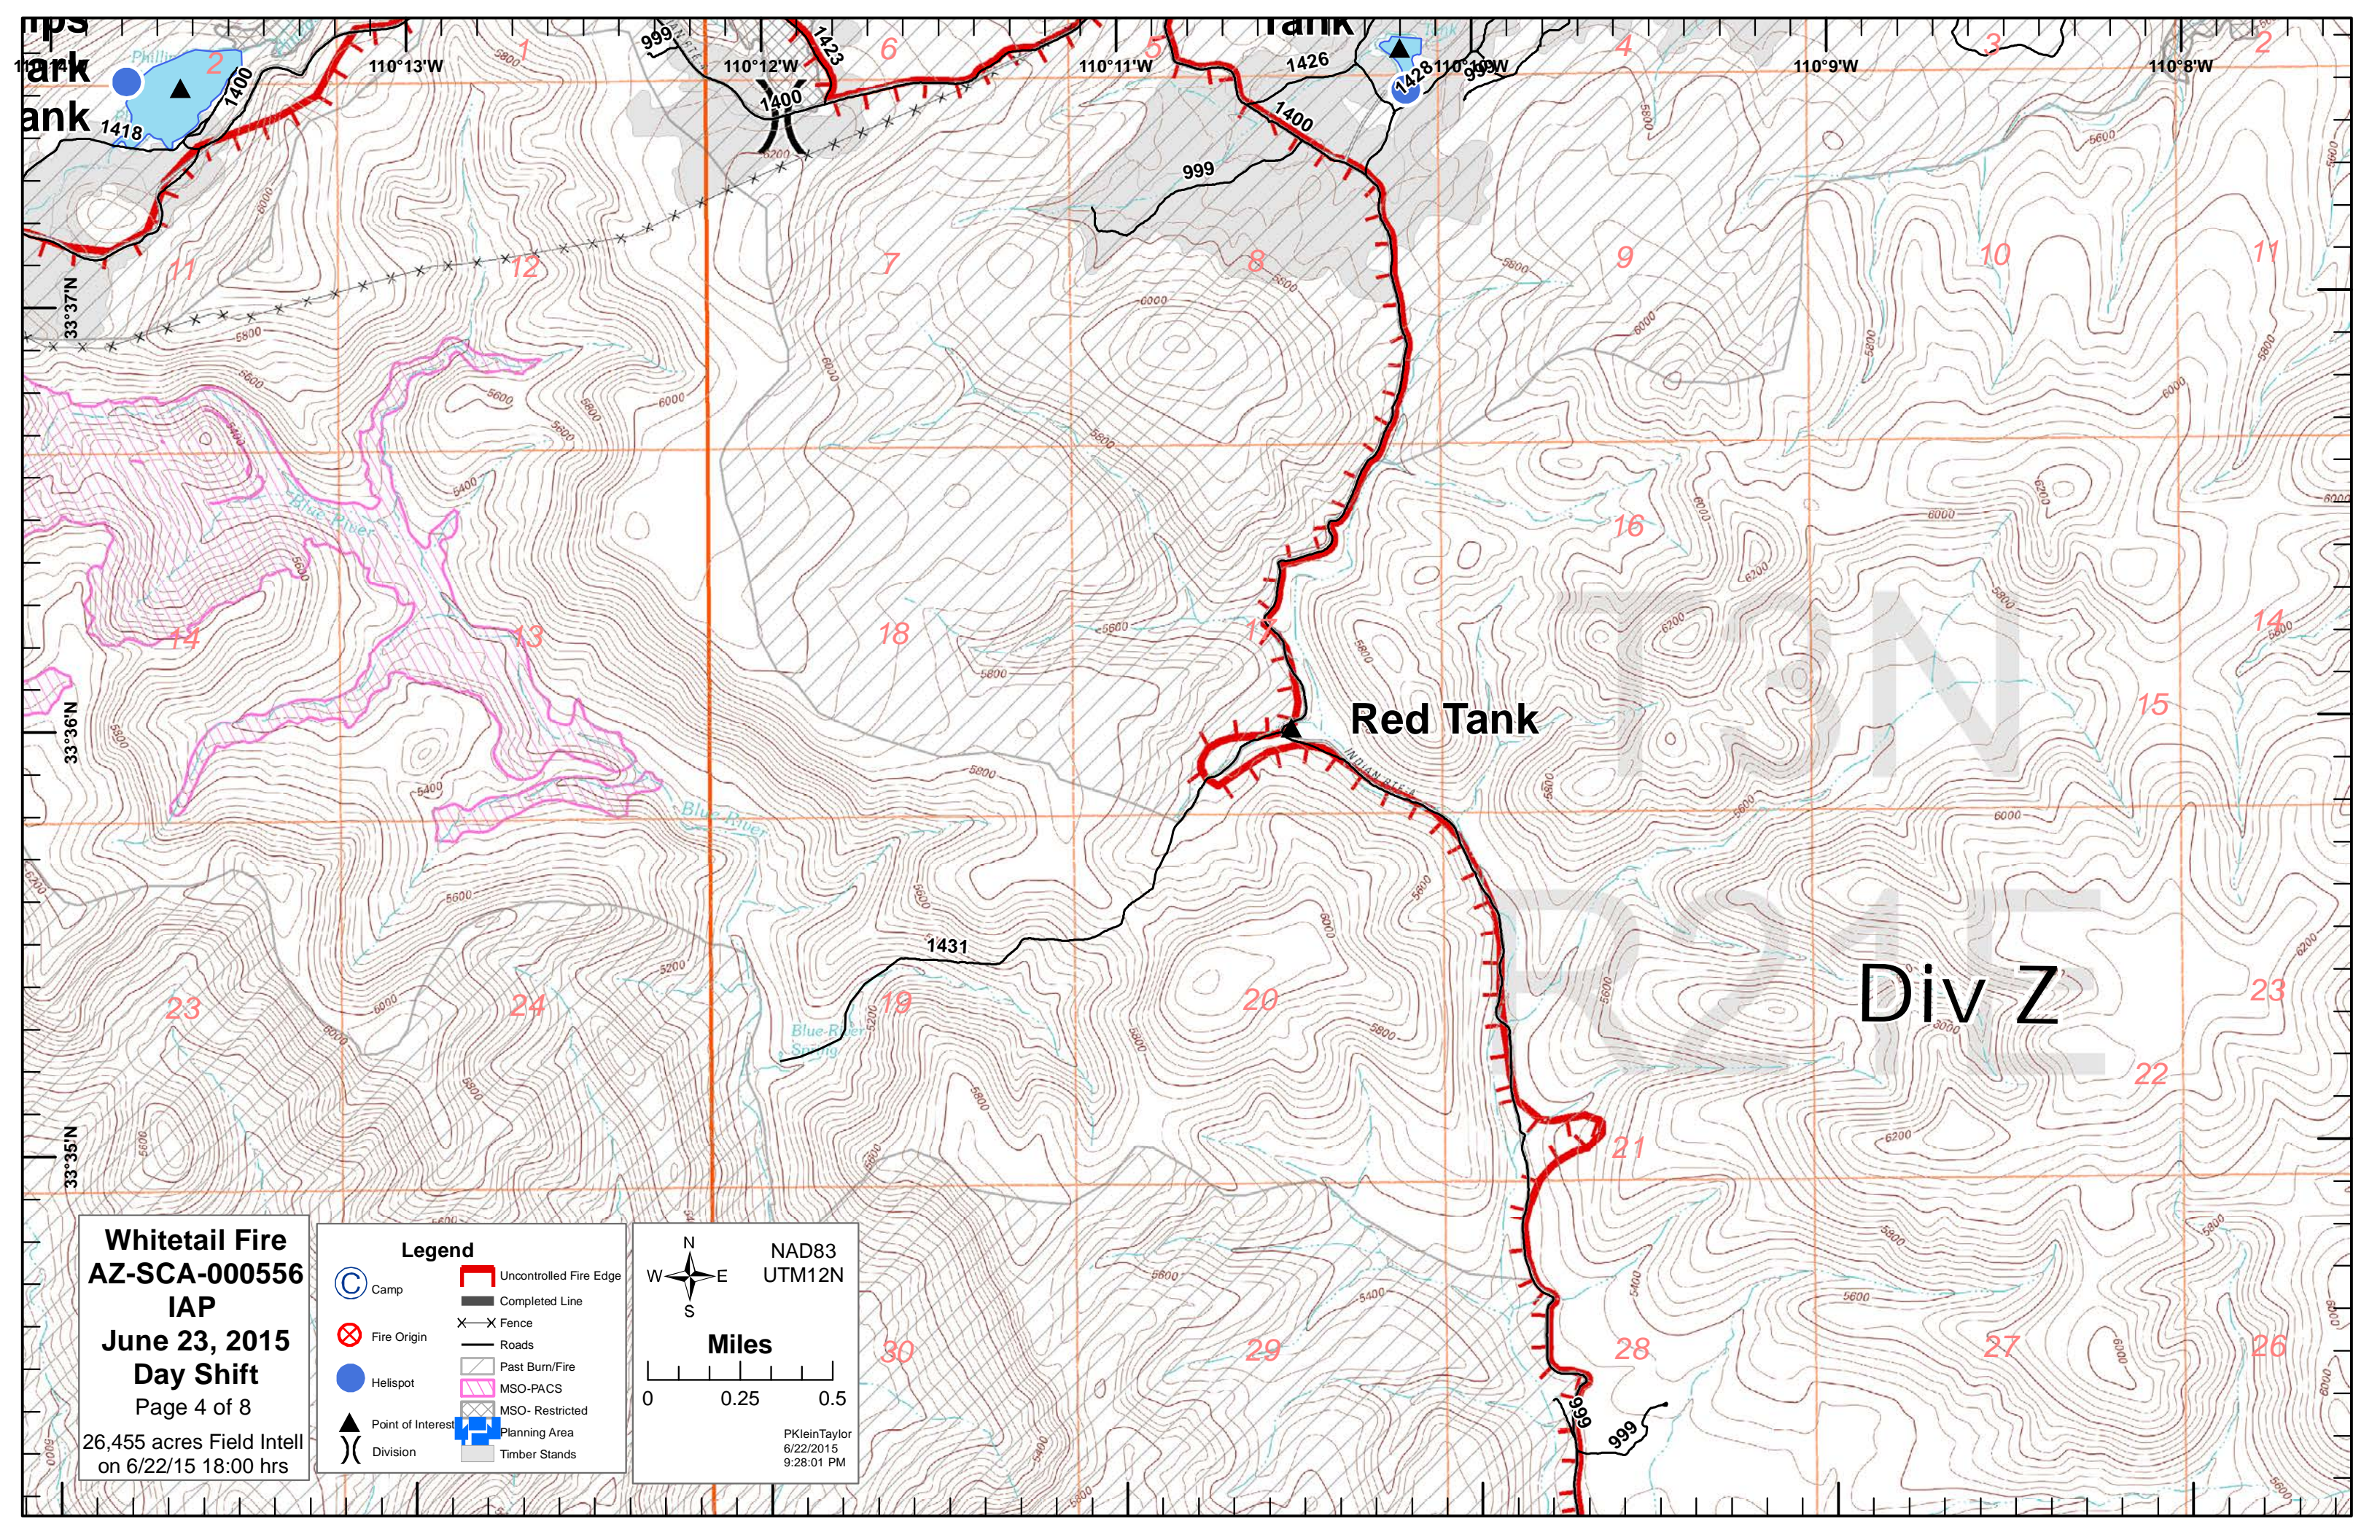

Whitetail Fire
AZ-SCA-000556
IAP
June 23, 2015
Day Shift
Page 4 of 8
26,455 acres Field Intell
on 6/22/15 18:00 hrs

Legend

	Camp		Uncontrolled Fire Edge
	Fire Origin		Completed Line
	Helispot		Fence
	Point of Interest		Roads
	Division		Past Burn/Fire
			MSO-PACS
			MSO-Restricted
			Planning Area
			Timber Stands

NAD83
UTM12N

Miles

0 0.25 0.5

PKleinTaylor
6/22/2015
9:28:01 PM

Div Z