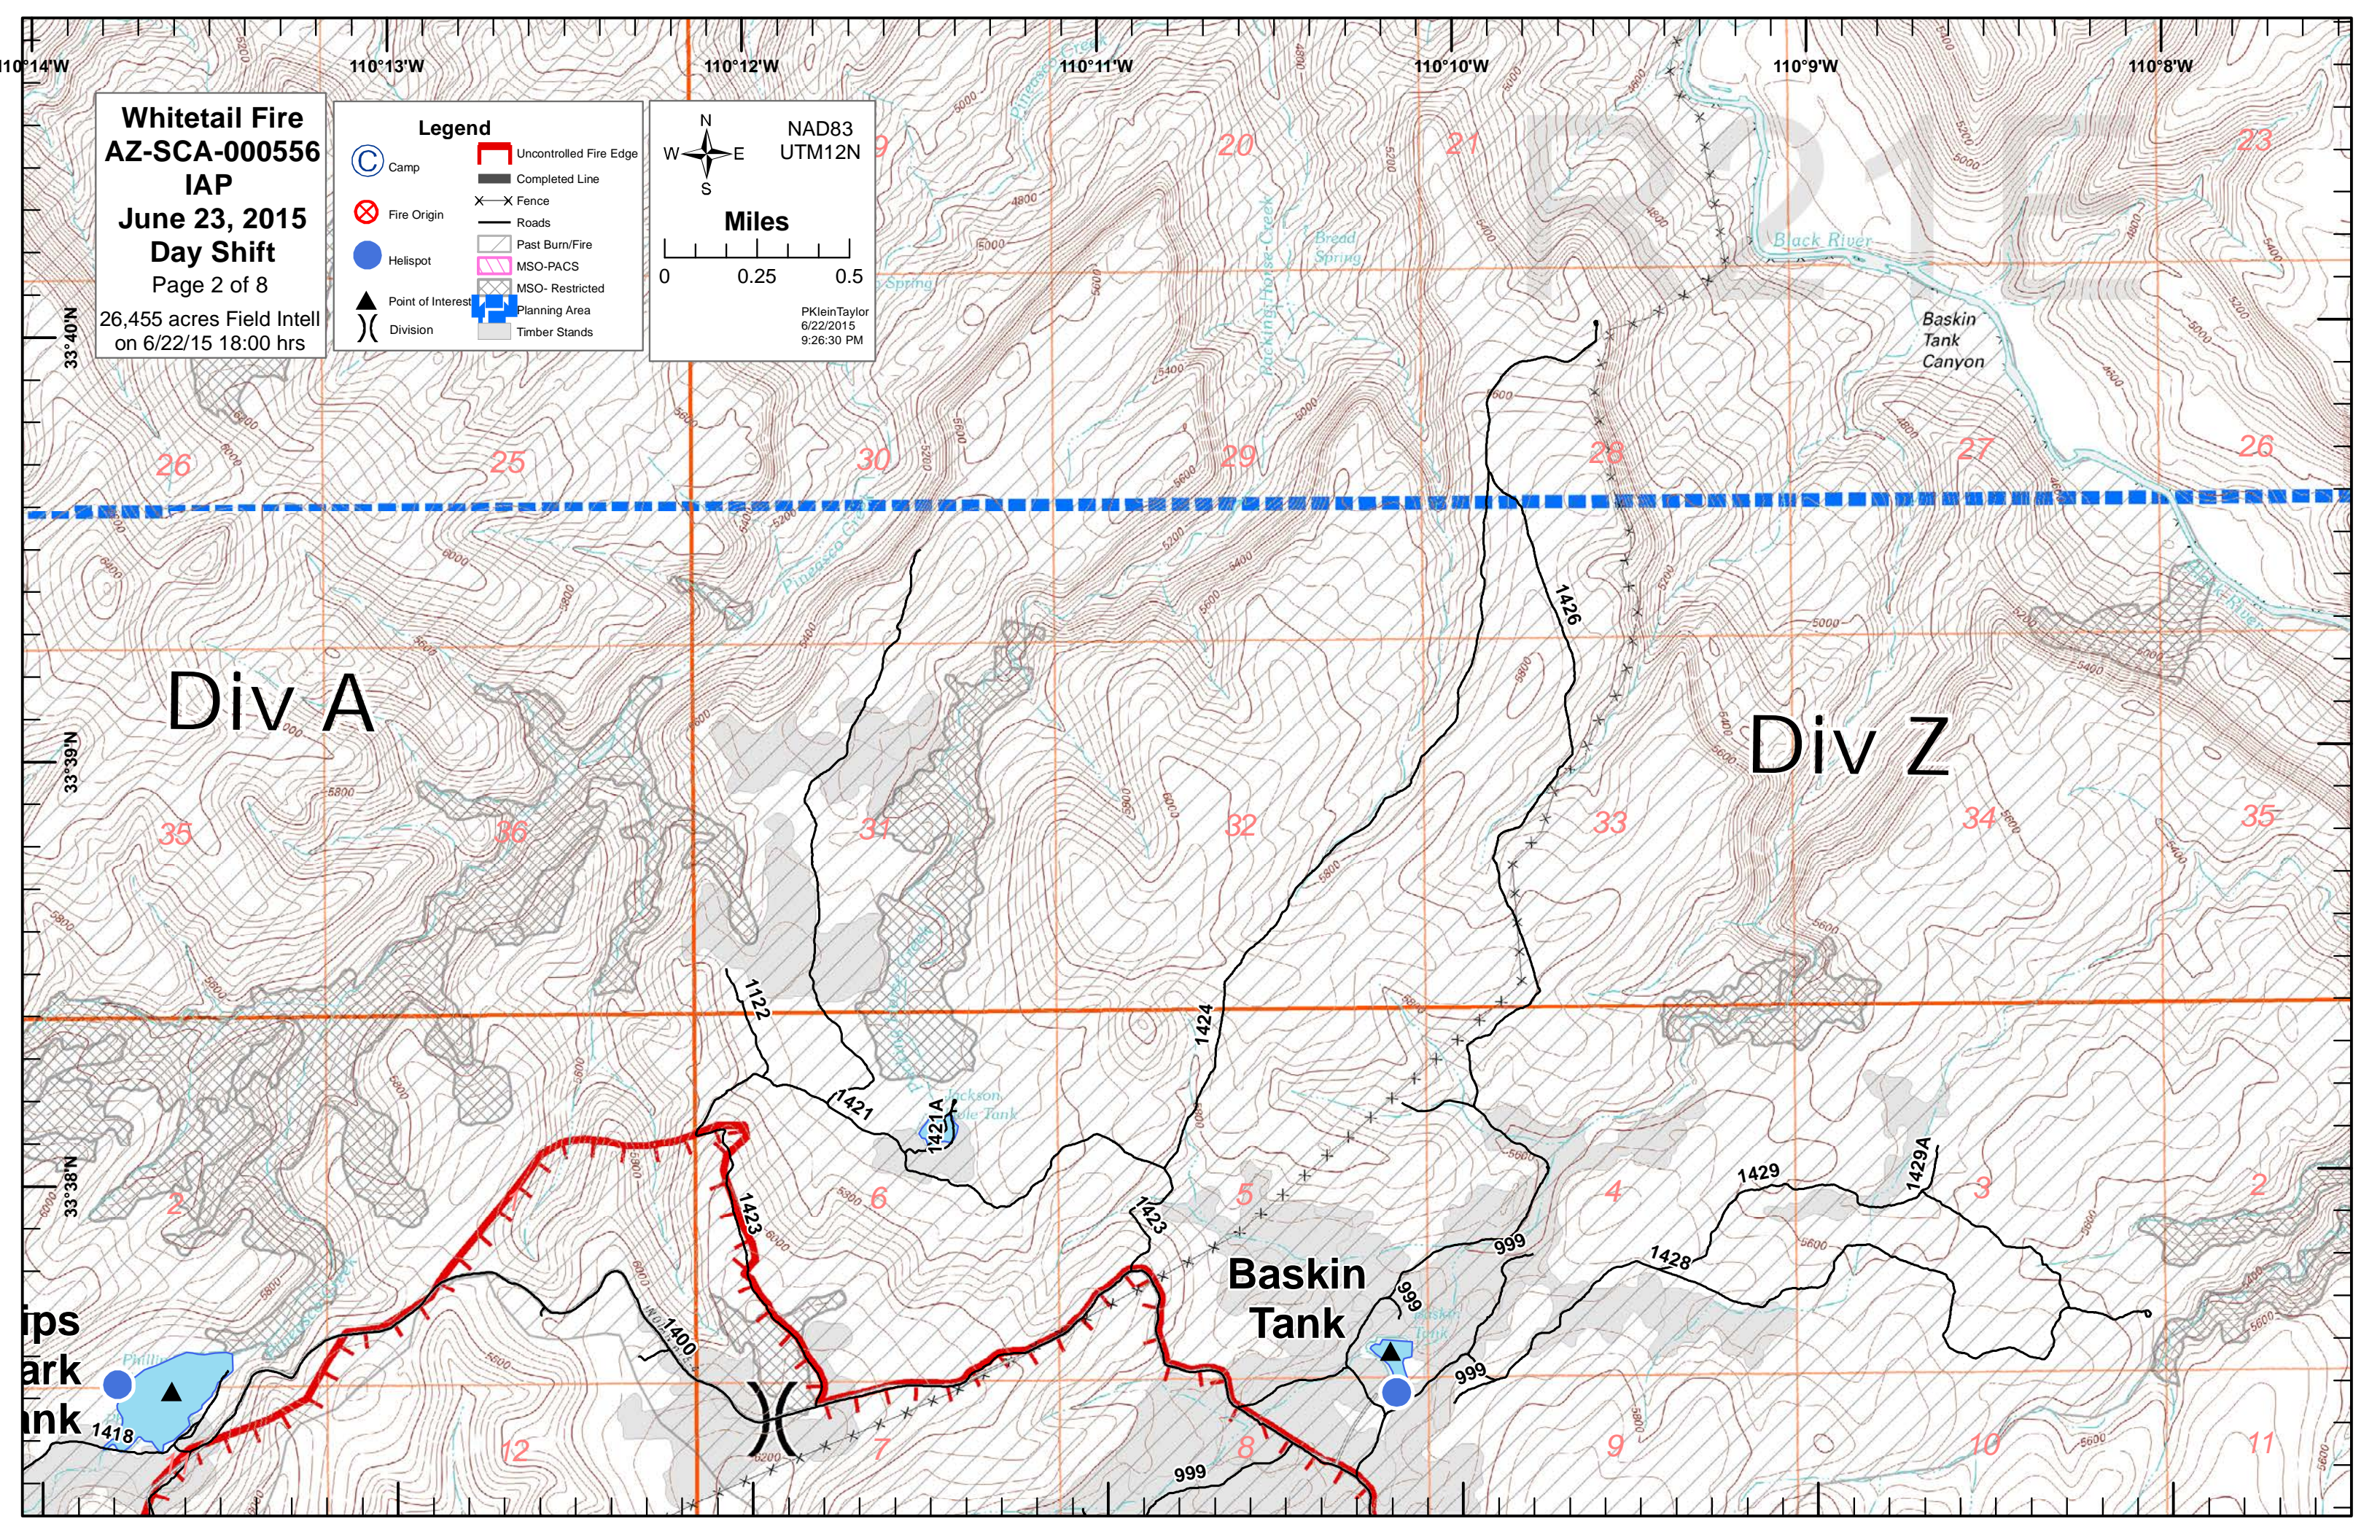

Whitetail Fire
AZ-SCA-000556
IAP
June 23, 2015
Day Shift
Page 2 of 8
26,455 acres Field Intell
on 6/22/15 18:00 hrs

Legend

	Camp		Uncontrolled Fire Edge
	Fire Origin		Completed Line
	Helispot		Fence
	Point of Interest		Roads
	Division		Past Burn/Fire
			MSO-PACS
			MSO-Restricted
			Planning Area
			Timber Stands

NAD83
UTM12N

Miles

0 0.25 0.5

PKleinTaylor
6/22/2015
9:26:30 PM