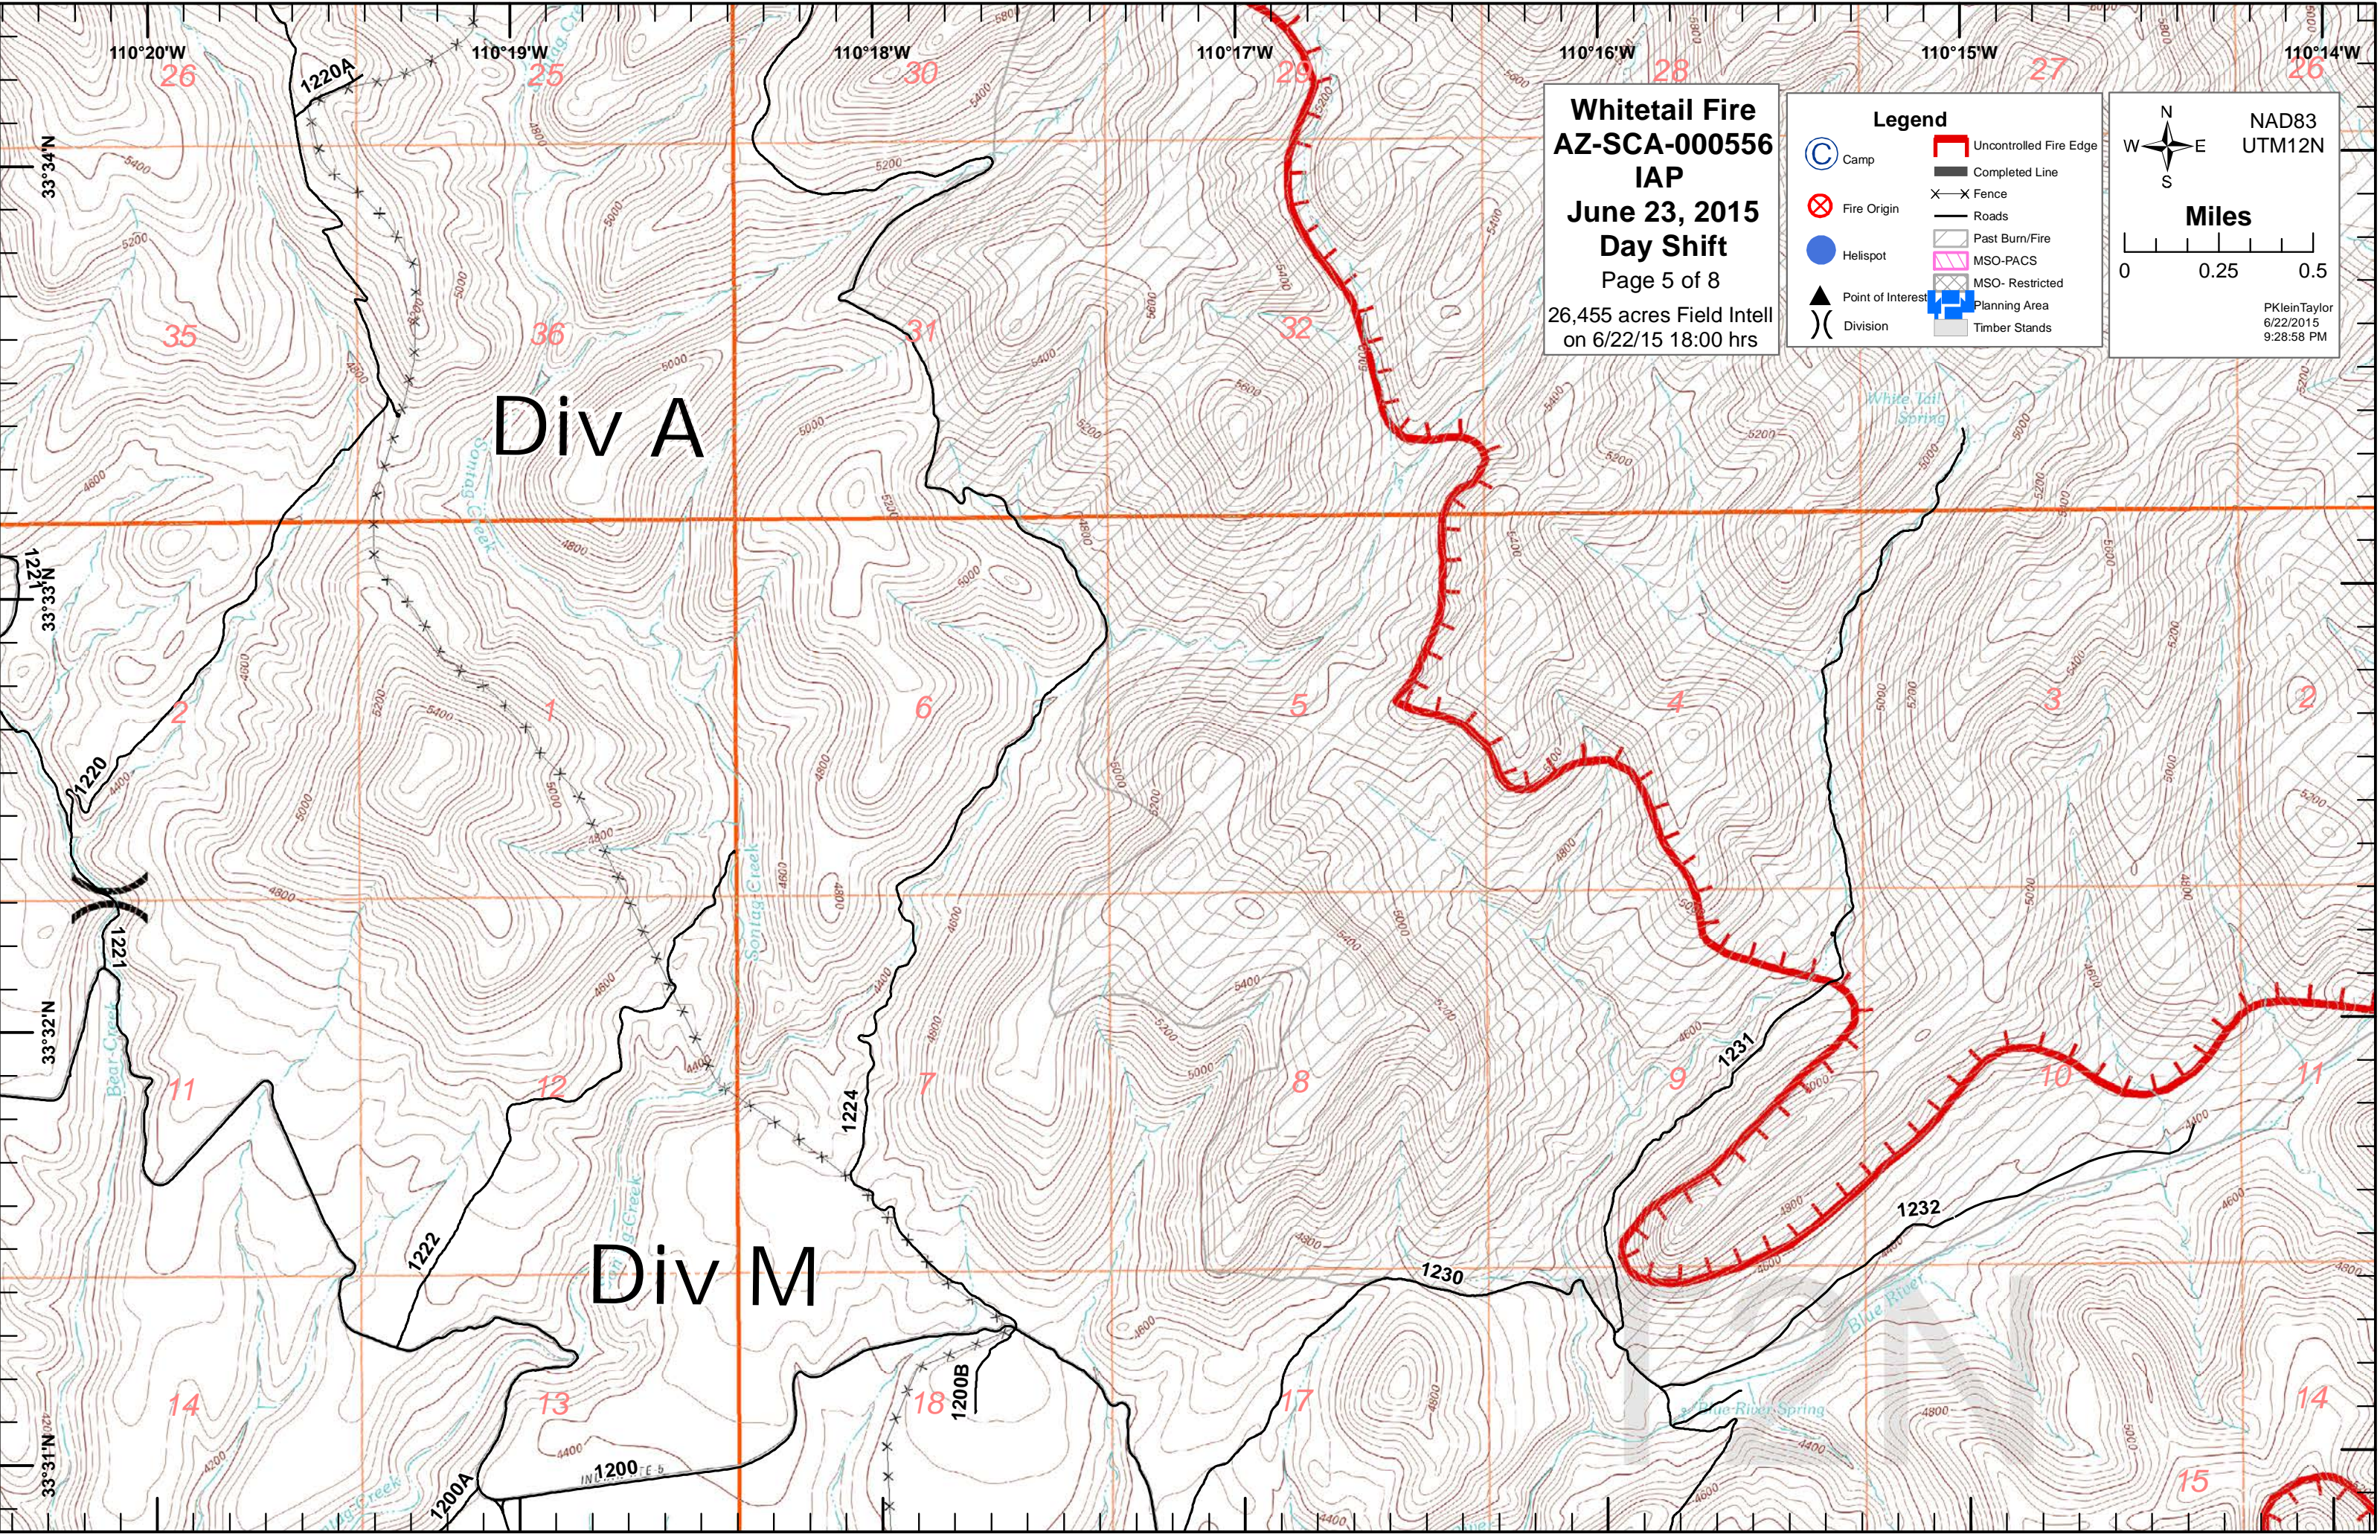

Miles

0 0.25 0.5

PKleinTaylor
6/22/2015
9:27:12 PM

Whitetail Fire
AZ-SCA-000556
IAP
June 23, 2015
Day Shift
 Page 4 of 8
 26,455 acres Field Intell
 on 6/22/15 18:00 hrs

Legend

	Camp		Uncontrolled Fire Edge
	Fire Origin		Completed Line
	Helispot		Fence
	Point of Interest		Roads
	Division		Past Burn/Fire
			MSO-PACS
			MSO-Restricted
			Planning Area
			Timber Stands

NAD83
 UTM12N

Miles

0 0.25 0.5

PKleinTaylor
 6/22/2015
 9:28:01 PM

Div Z

Whitetail Fire
AZ-SCA-000556
IAP
June 23, 2015
Day Shift
Page 5 of 8
26,455 acres Field Intel
on 6/22/15 18:00 hrs

Legend

	Camp		Uncontrolled Fire Edge
	Fire Origin		Completed Line
	Helispot		Fence
	Point of Interest		Roads
	Division		Past Burn/Fire
			MSO-PACS
			MSO-Restricted
			Planning Area
			Timber Stands

NAD83
UTM12N

Miles

PKleinTaylor
6/22/2015
9:28:58 PM

Div A

Div M

Whitetail Fire
AZ-SCA-000556
IAP
June 23, 2015
Day Shift
 Page 6 of 8
 26,455 acres Field Intell
 on 6/22/15 18:00 hrs

Legend

	Camp		Uncontrolled Fire Edge
	Fire Origin		Completed Line
	Helispot		Fence
	Point of Interest		Roads
	Division		Past Burn/Fire
			MSO-PACS
			MSO-Restricted
			Planning Area
			Timber Stands