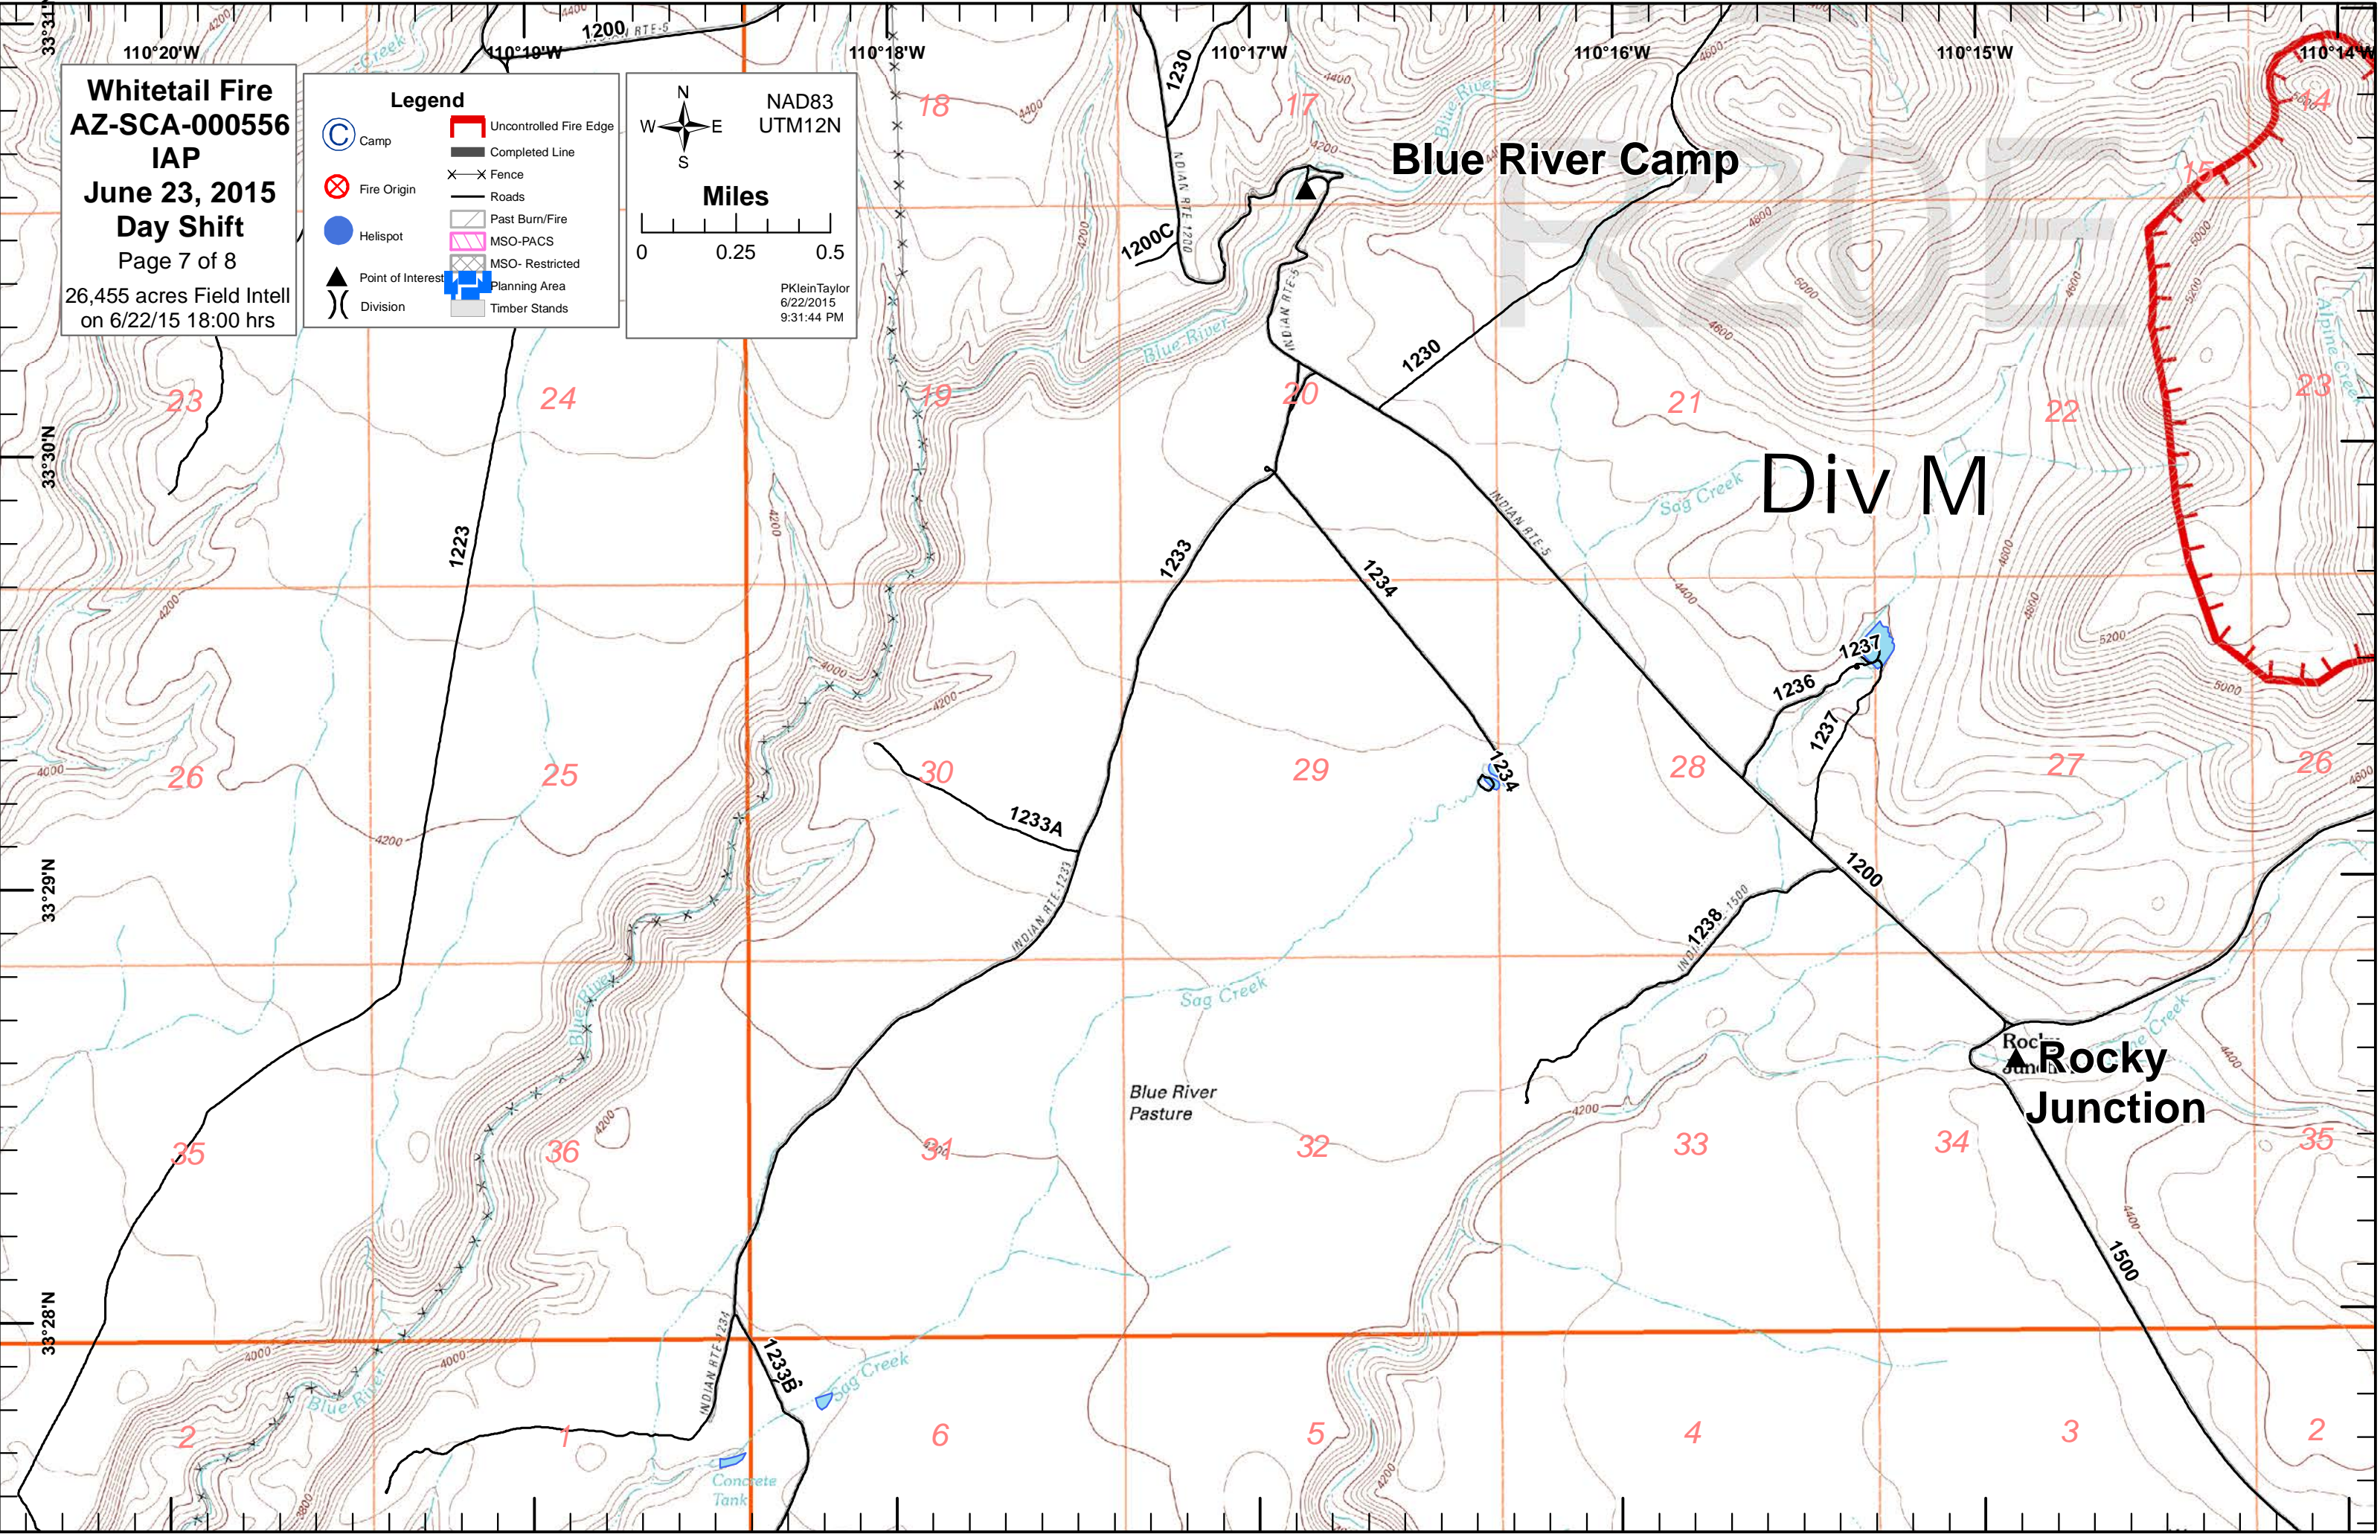

NAD83
UTM12N

Miles

PKleinTaylor
6/22/2015
9:28:58 PM

Div A

Div M

Whitetail Fire
AZ-SCA-000556
IAP
June 23, 2015
Day Shift
 Page 6 of 8
 26,455 acres Field Intell
 on 6/22/15 18:00 hrs

Legend

	Camp		Uncontrolled Fire Edge
	Fire Origin		Completed Line
	Helispot		Fence
	Point of Interest		Roads
	Division		Past Burn/Fire
			MSO-PACS
			MSO-Restricted
			Planning Area
			Timber Stands

NAD83
 UTM12N

Miles

0 0.25 0.5

PKleinTaylor
 6/22/2015
 9:29:46 PM

Whitetail Fire
AZ-SCA-000556
IAP
June 23, 2015
Day Shift
 Page 7 of 8
 26,455 acres Field Intell
 on 6/22/15 18:00 hrs

Legend

	Uncontrolled Fire Edge
	Completed Line
	Fence
	Roads
	Past Burn/Fire
	MSO-PACS
	MSO- Restricted
	Planning Area
	Timber Stands

NAD83
 UTM12N

Miles

0 0.25 0.5

PKleinTaylor
 6/22/2015
 9:31:44 PM

Div M

Whitetail Fire
AZ-SCA-000556
IAP
June 23, 2015
Day Shift
Page 8 of 8
26,455 acres Field Intell
on 6/22/15 18:00 hrs

Legend	
	Camp
	Fire Origin
	Helispot
	Point of Interest
	Division
	Uncontrolled Fire Edge
	Completed Line
	Fence
	Roads
	Past Burn/Fire
	MSO-PACS
	MSO-Restricted
	Planning Area
	Timber Stands