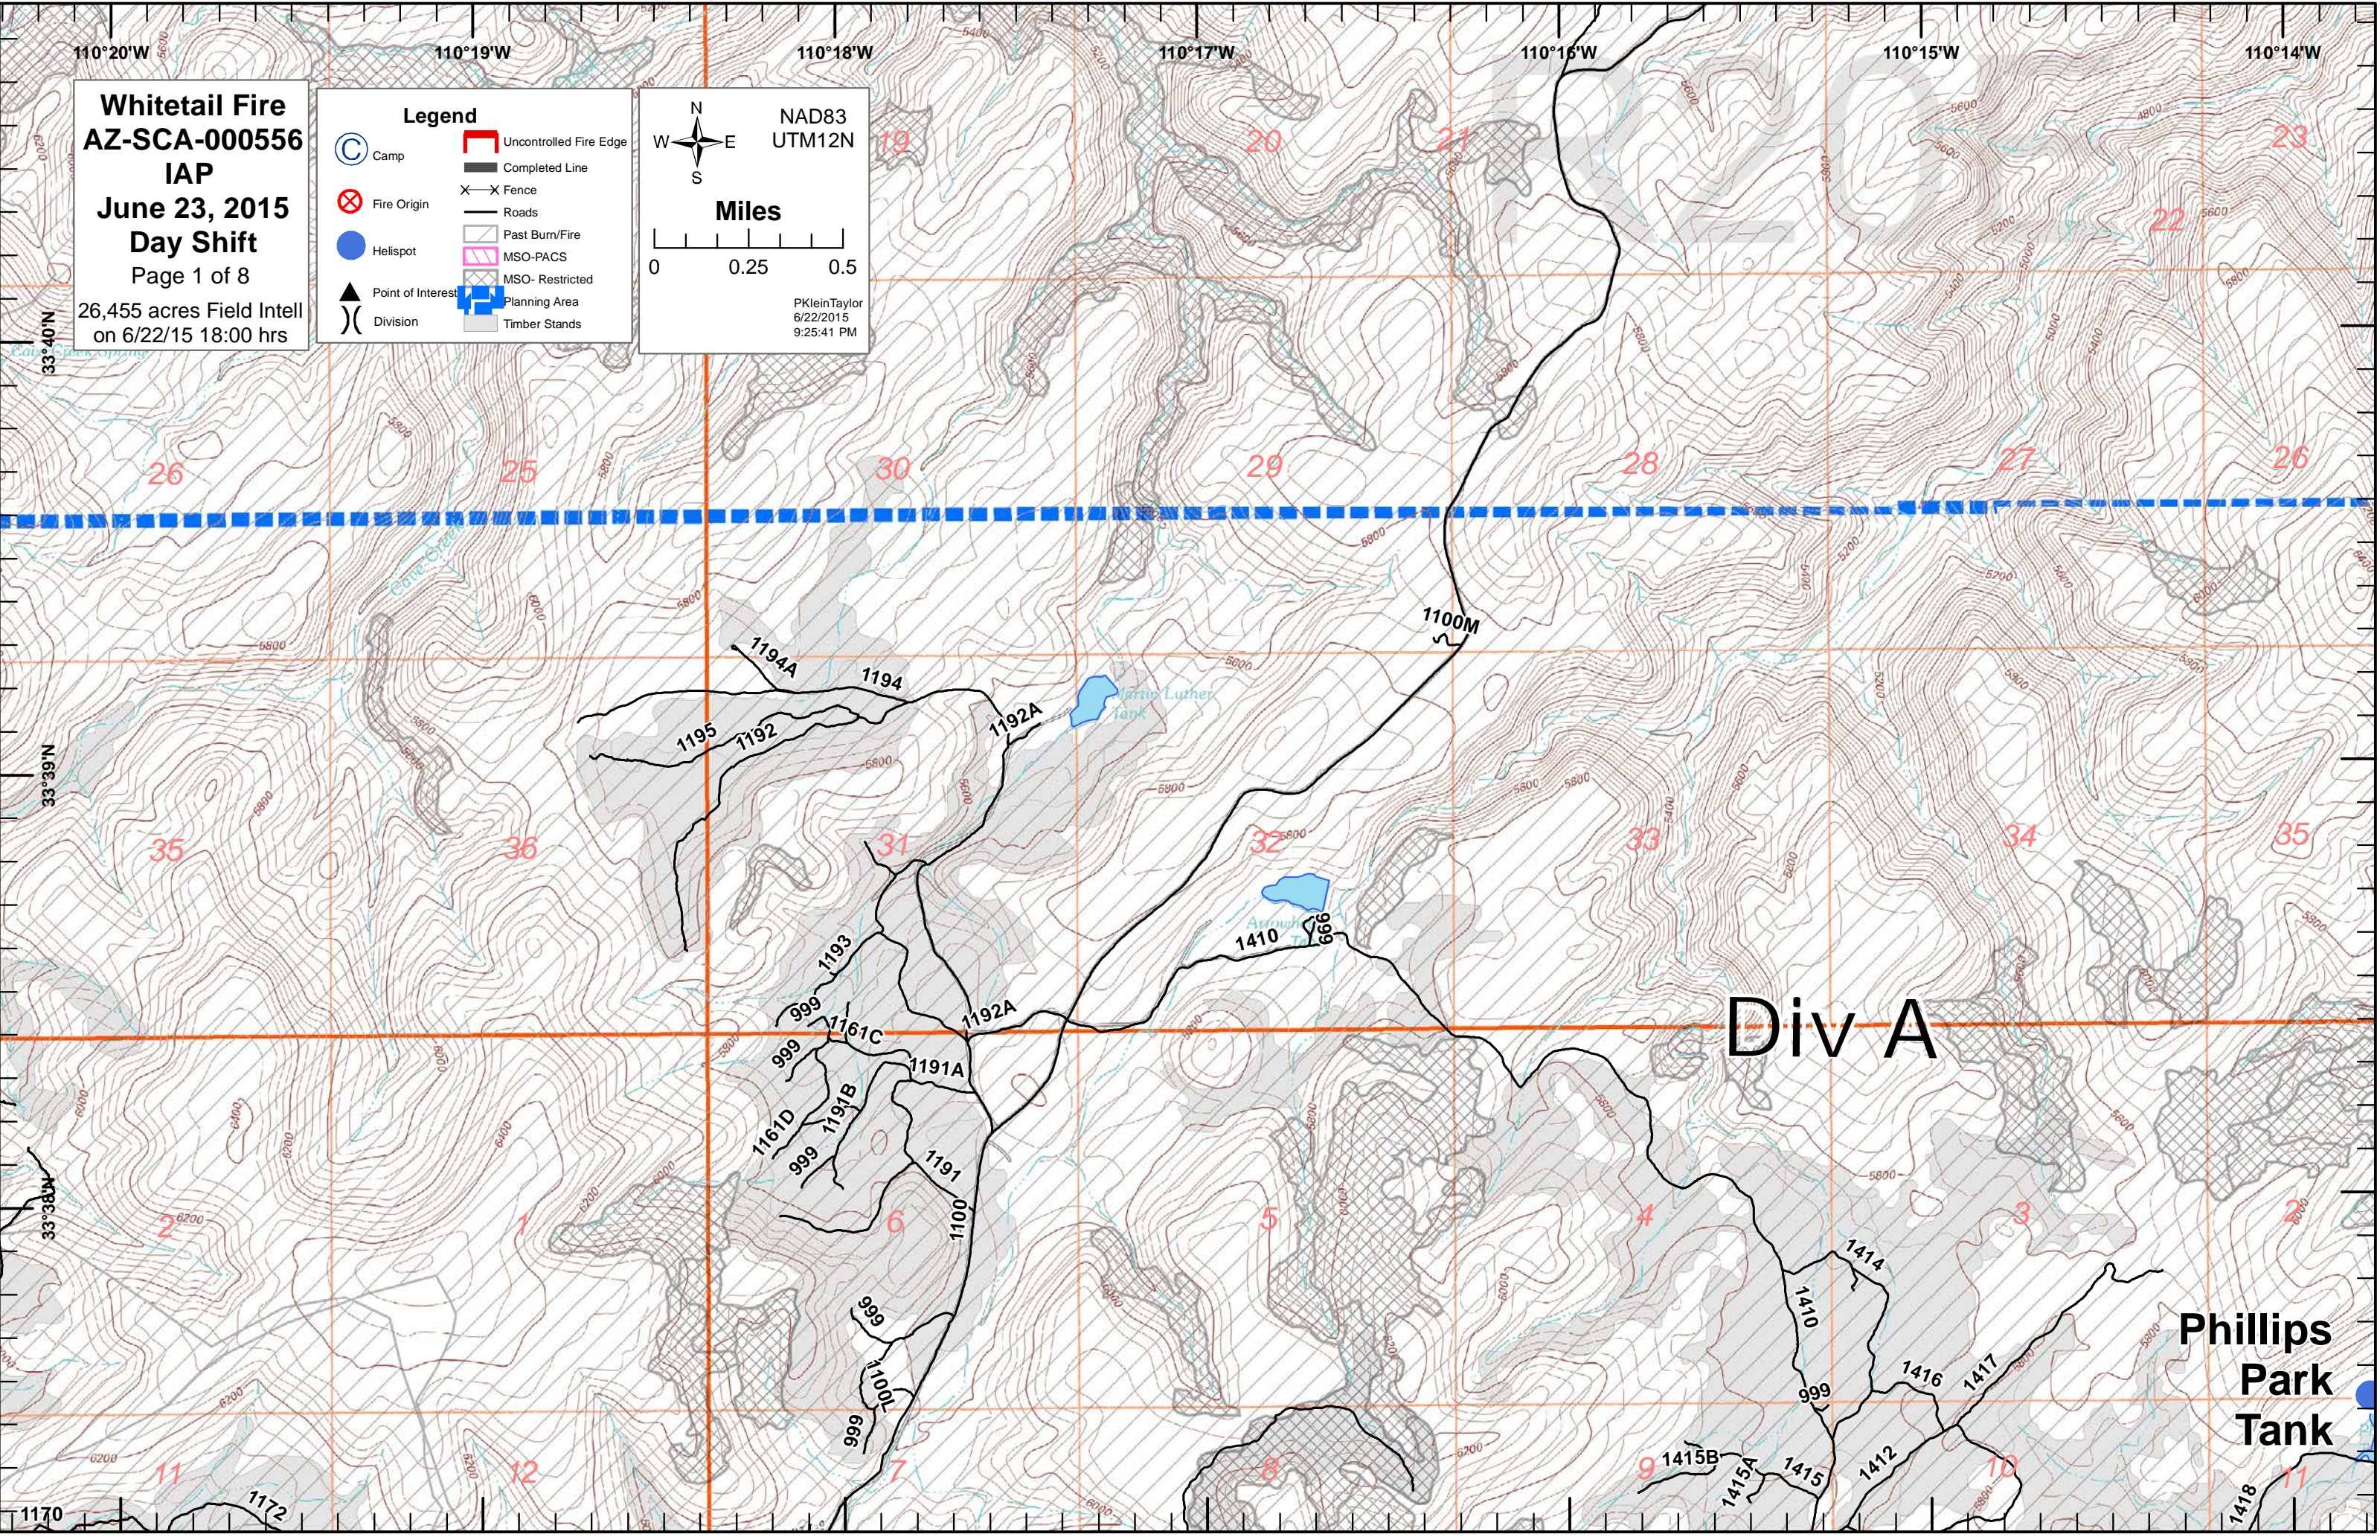

Whitetail Fire
AZ-SCA-000556
IAP
June 23, 2015
Day Shift
Index

26,455 acres Field Intel
 on 6/22/15 18:00 hrs

Legend

- () Division
- ⊙ Camp
- Helispot
- ⊗ Fire Origin
- ▲ Point of Interest
- ▬ Uncontrolled Fire Edge
- ▬ Completed Line
- ▬ Planning Area
- ▬ Roads
- ▬ TFR

N
 W —+— E
 S

NAD83
 UTM12N

Miles

0 1 2

PKleinTaylor 6/22/2015 9:39:51 PM

Whitetail Fire
AZ-SCA-000556
IAP
June 23, 2015
Day Shift
Page 1 of 8
26,455 acres Field Intell
on 6/22/15 18:00 hrs

Legend

	Camp		Uncontrolled Fire Edge
	Fire Origin		Completed Line
	Helispot		Fence
	Point of Interest		Roads
	Division		Past Burn/Fire
			MSO-PACS
			MSO-Restricted
			Planning Area
			Timber Stands

NAD83
UTM12N

Miles

PKleinTaylor
6/22/2015
9:25:41 PM

Whitetail Fire
AZ-SCA-000556
IAP
June 23, 2015
Day Shift
Page 2 of 8
26,455 acres Field Intell
on 6/22/15 18:00 hrs

Legend

	Camp		Uncontrolled Fire Edge
	Fire Origin		Completed Line
	Helispot		Fence
	Point of Interest		Roads
	Division		Past Burn/Fire
			MSO-PACS
			MSO-Restricted
			Planning Area
			Timber Stands

Miles

0 0.25 0.5

PKleinTaylor
6/22/2015
9:27:12 PM

Whitetail Fire
AZ-SCA-000556
IAP
June 23, 2015
Day Shift
 Page 4 of 8
 26,455 acres Field Intell
 on 6/22/15 18:00 hrs

Legend

	Camp		Uncontrolled Fire Edge
	Fire Origin		Completed Line
	Helispot		Fence
	Point of Interest		Roads
	Division		Past Burn/Fire
			MSO-PACS
			MSO-Restricted
			Planning Area
			Timber Stands