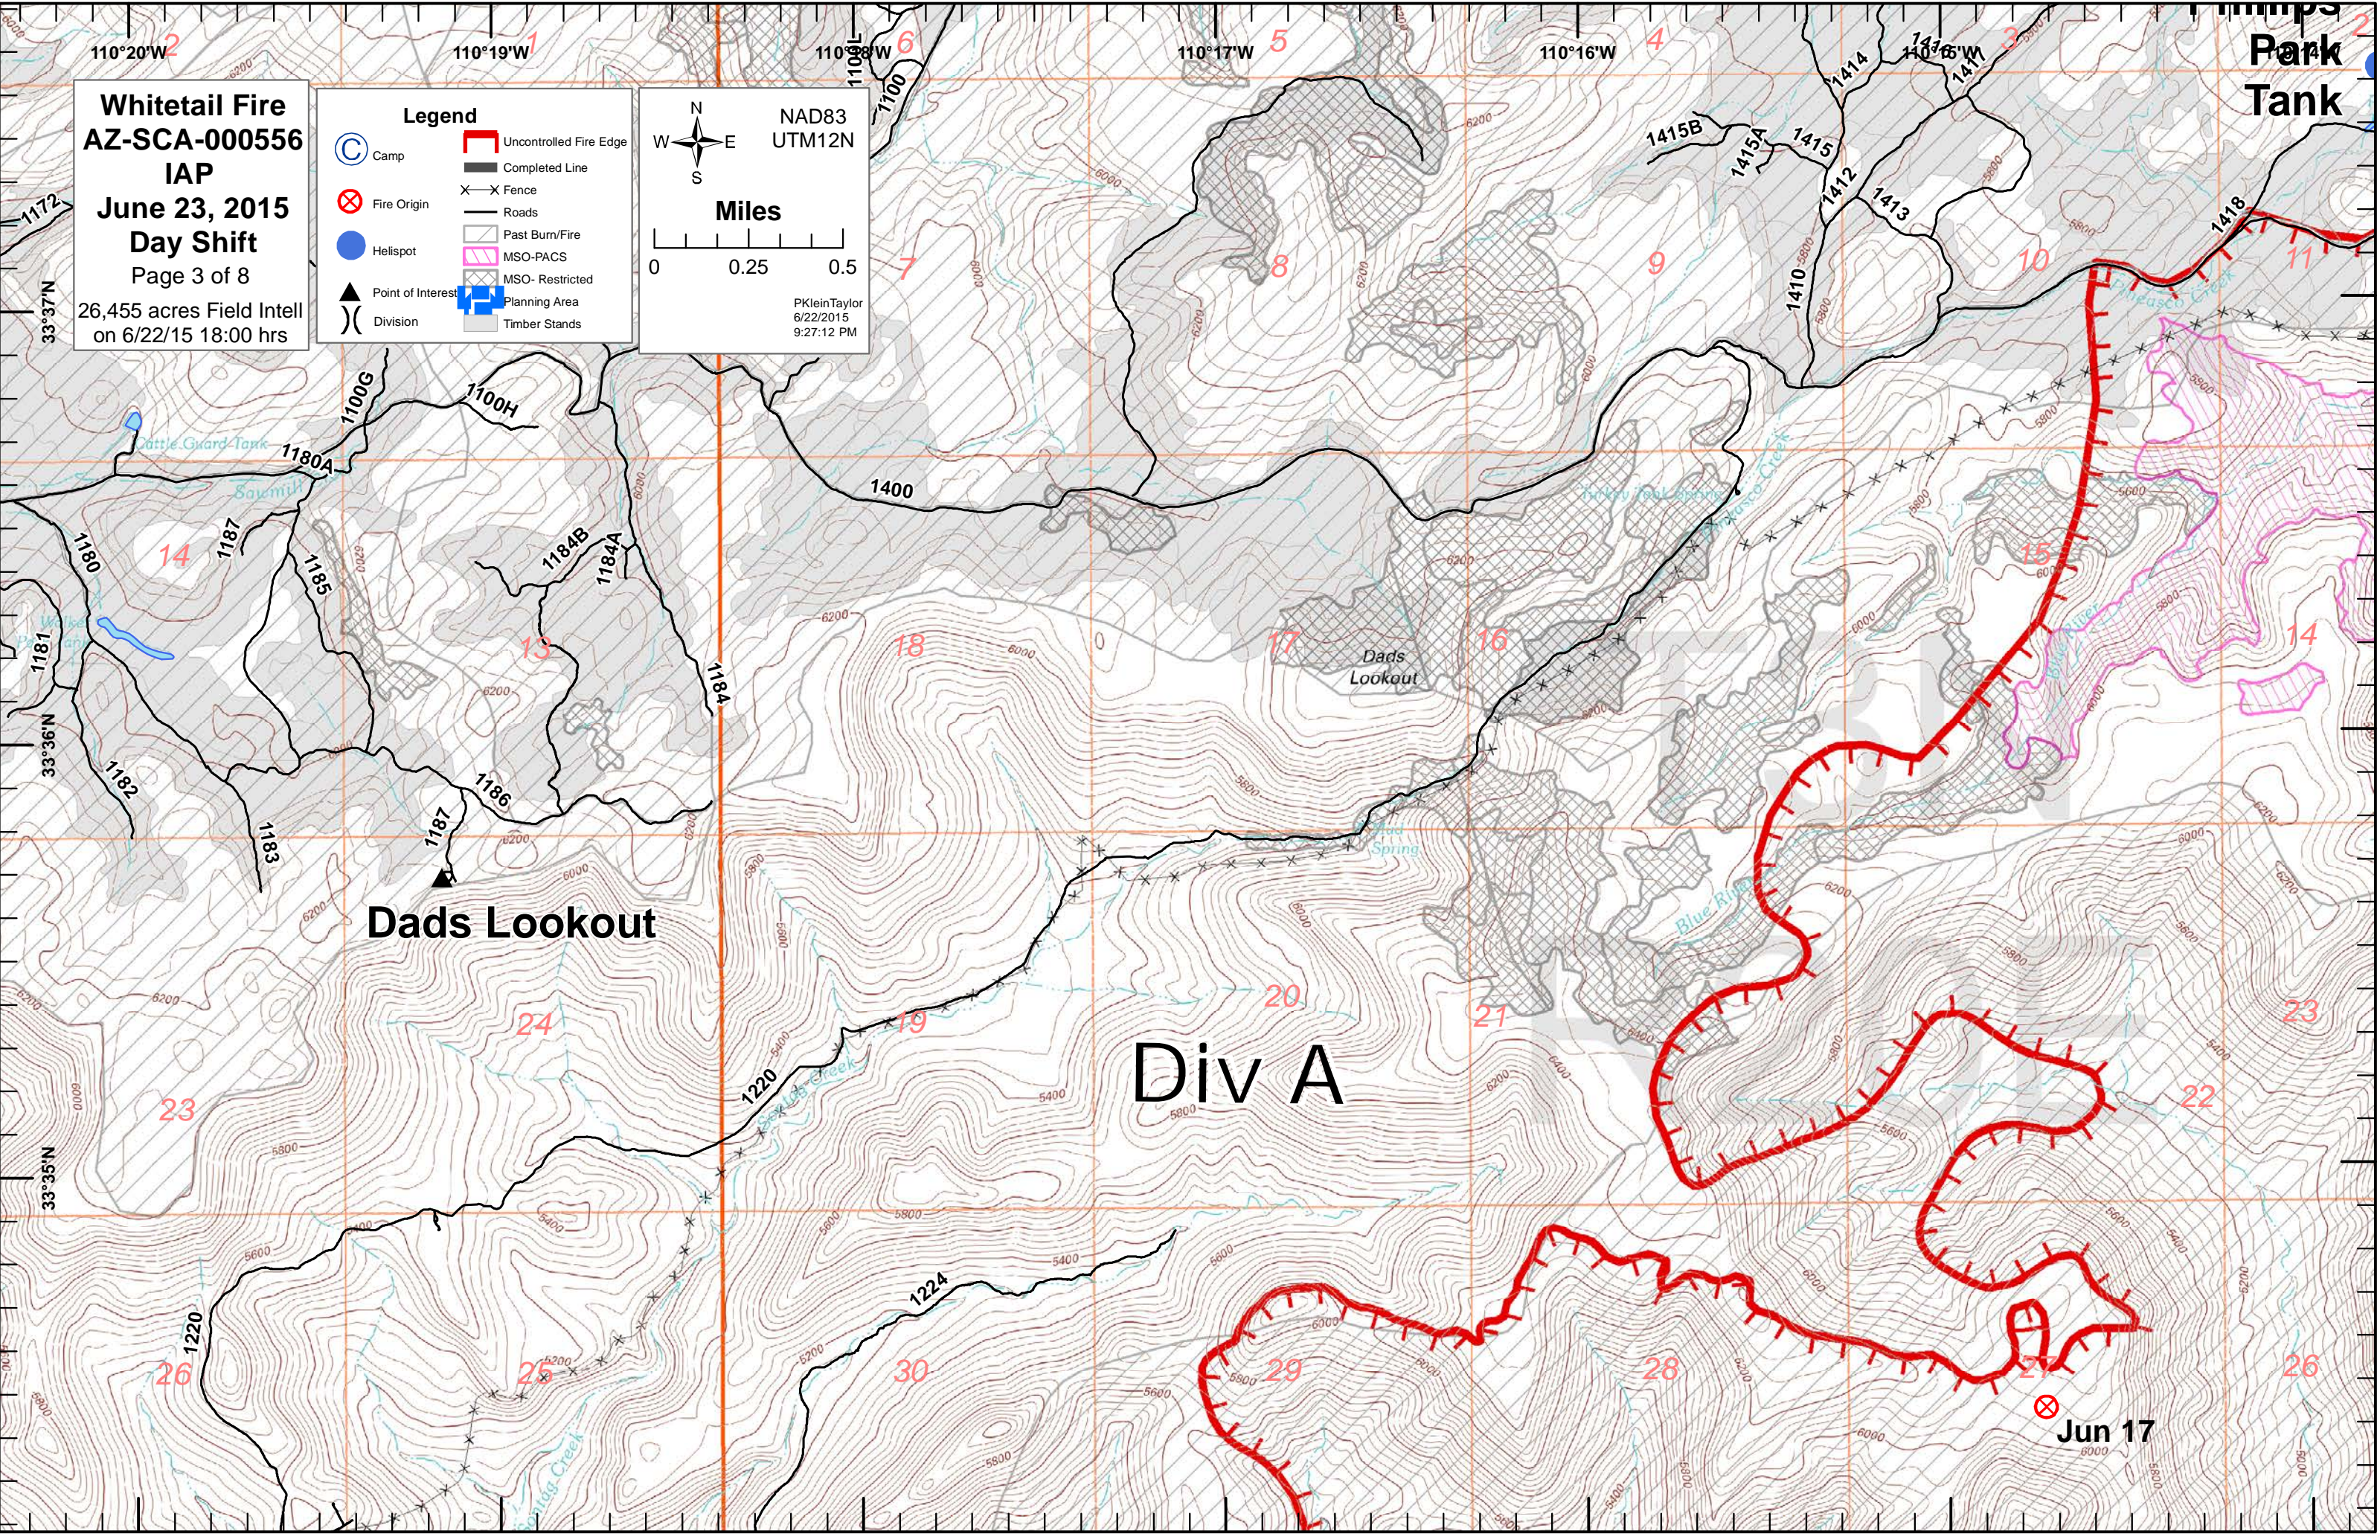

NAD83
UTM12N

Miles

PKleinTaylor
6/22/2015
9:25:41 PM

Whitetail Fire
AZ-SCA-000556
IAP
June 23, 2015
Day Shift
Page 2 of 8
26,455 acres Field Intell
on 6/22/15 18:00 hrs

Legend

	Camp		Uncontrolled Fire Edge
	Fire Origin		Completed Line
	Helispot		Fence
	Point of Interest		Roads
	Division		Past Burn/Fire
			MSO-PACS
			MSO-Restricted
			Planning Area
			Timber Stands

	Camp		Uncontrolled Fire Edge
	Fire Origin		Completed Line
	Helispot		Fence
	Point of Interest		Roads
	Division		Past Burn/Fire
			MSO-PACS
			MSO-Restricted
			Planning Area
			Timber Stands

NAD83
UTM12N

Miles

0 0.25 0.5

PKleinTaylor
6/22/2015
9:27:12 PM

Whitetail Fire
AZ-SCA-000556
IAP
June 23, 2015
Day Shift
 Page 4 of 8
 26,455 acres Field Intell
 on 6/22/15 18:00 hrs

Legend

	Camp		Uncontrolled Fire Edge
	Fire Origin		Completed Line
	Helispot		Fence
	Point of Interest		Roads
	Division		Past Burn/Fire
			MSO-PACS
			MSO-Restricted
			Planning Area
			Timber Stands

NAD83
 UTM12N

Miles

0 0.25 0.5

PKleinTaylor
 6/22/2015
 9:28:01 PM

Div Z

Whitetail Fire
AZ-SCA-000556
IAP
June 23, 2015
Day Shift
Page 5 of 8
26,455 acres Field Intel
on 6/22/15 18:00 hrs

Legend

	Camp		Uncontrolled Fire Edge
	Fire Origin		Completed Line
	Helispot		Fence
	Point of Interest		Roads
	Division		Past Burn/Fire
			MSO-PACS
			MSO-Restricted
			Planning Area
			Timber Stands