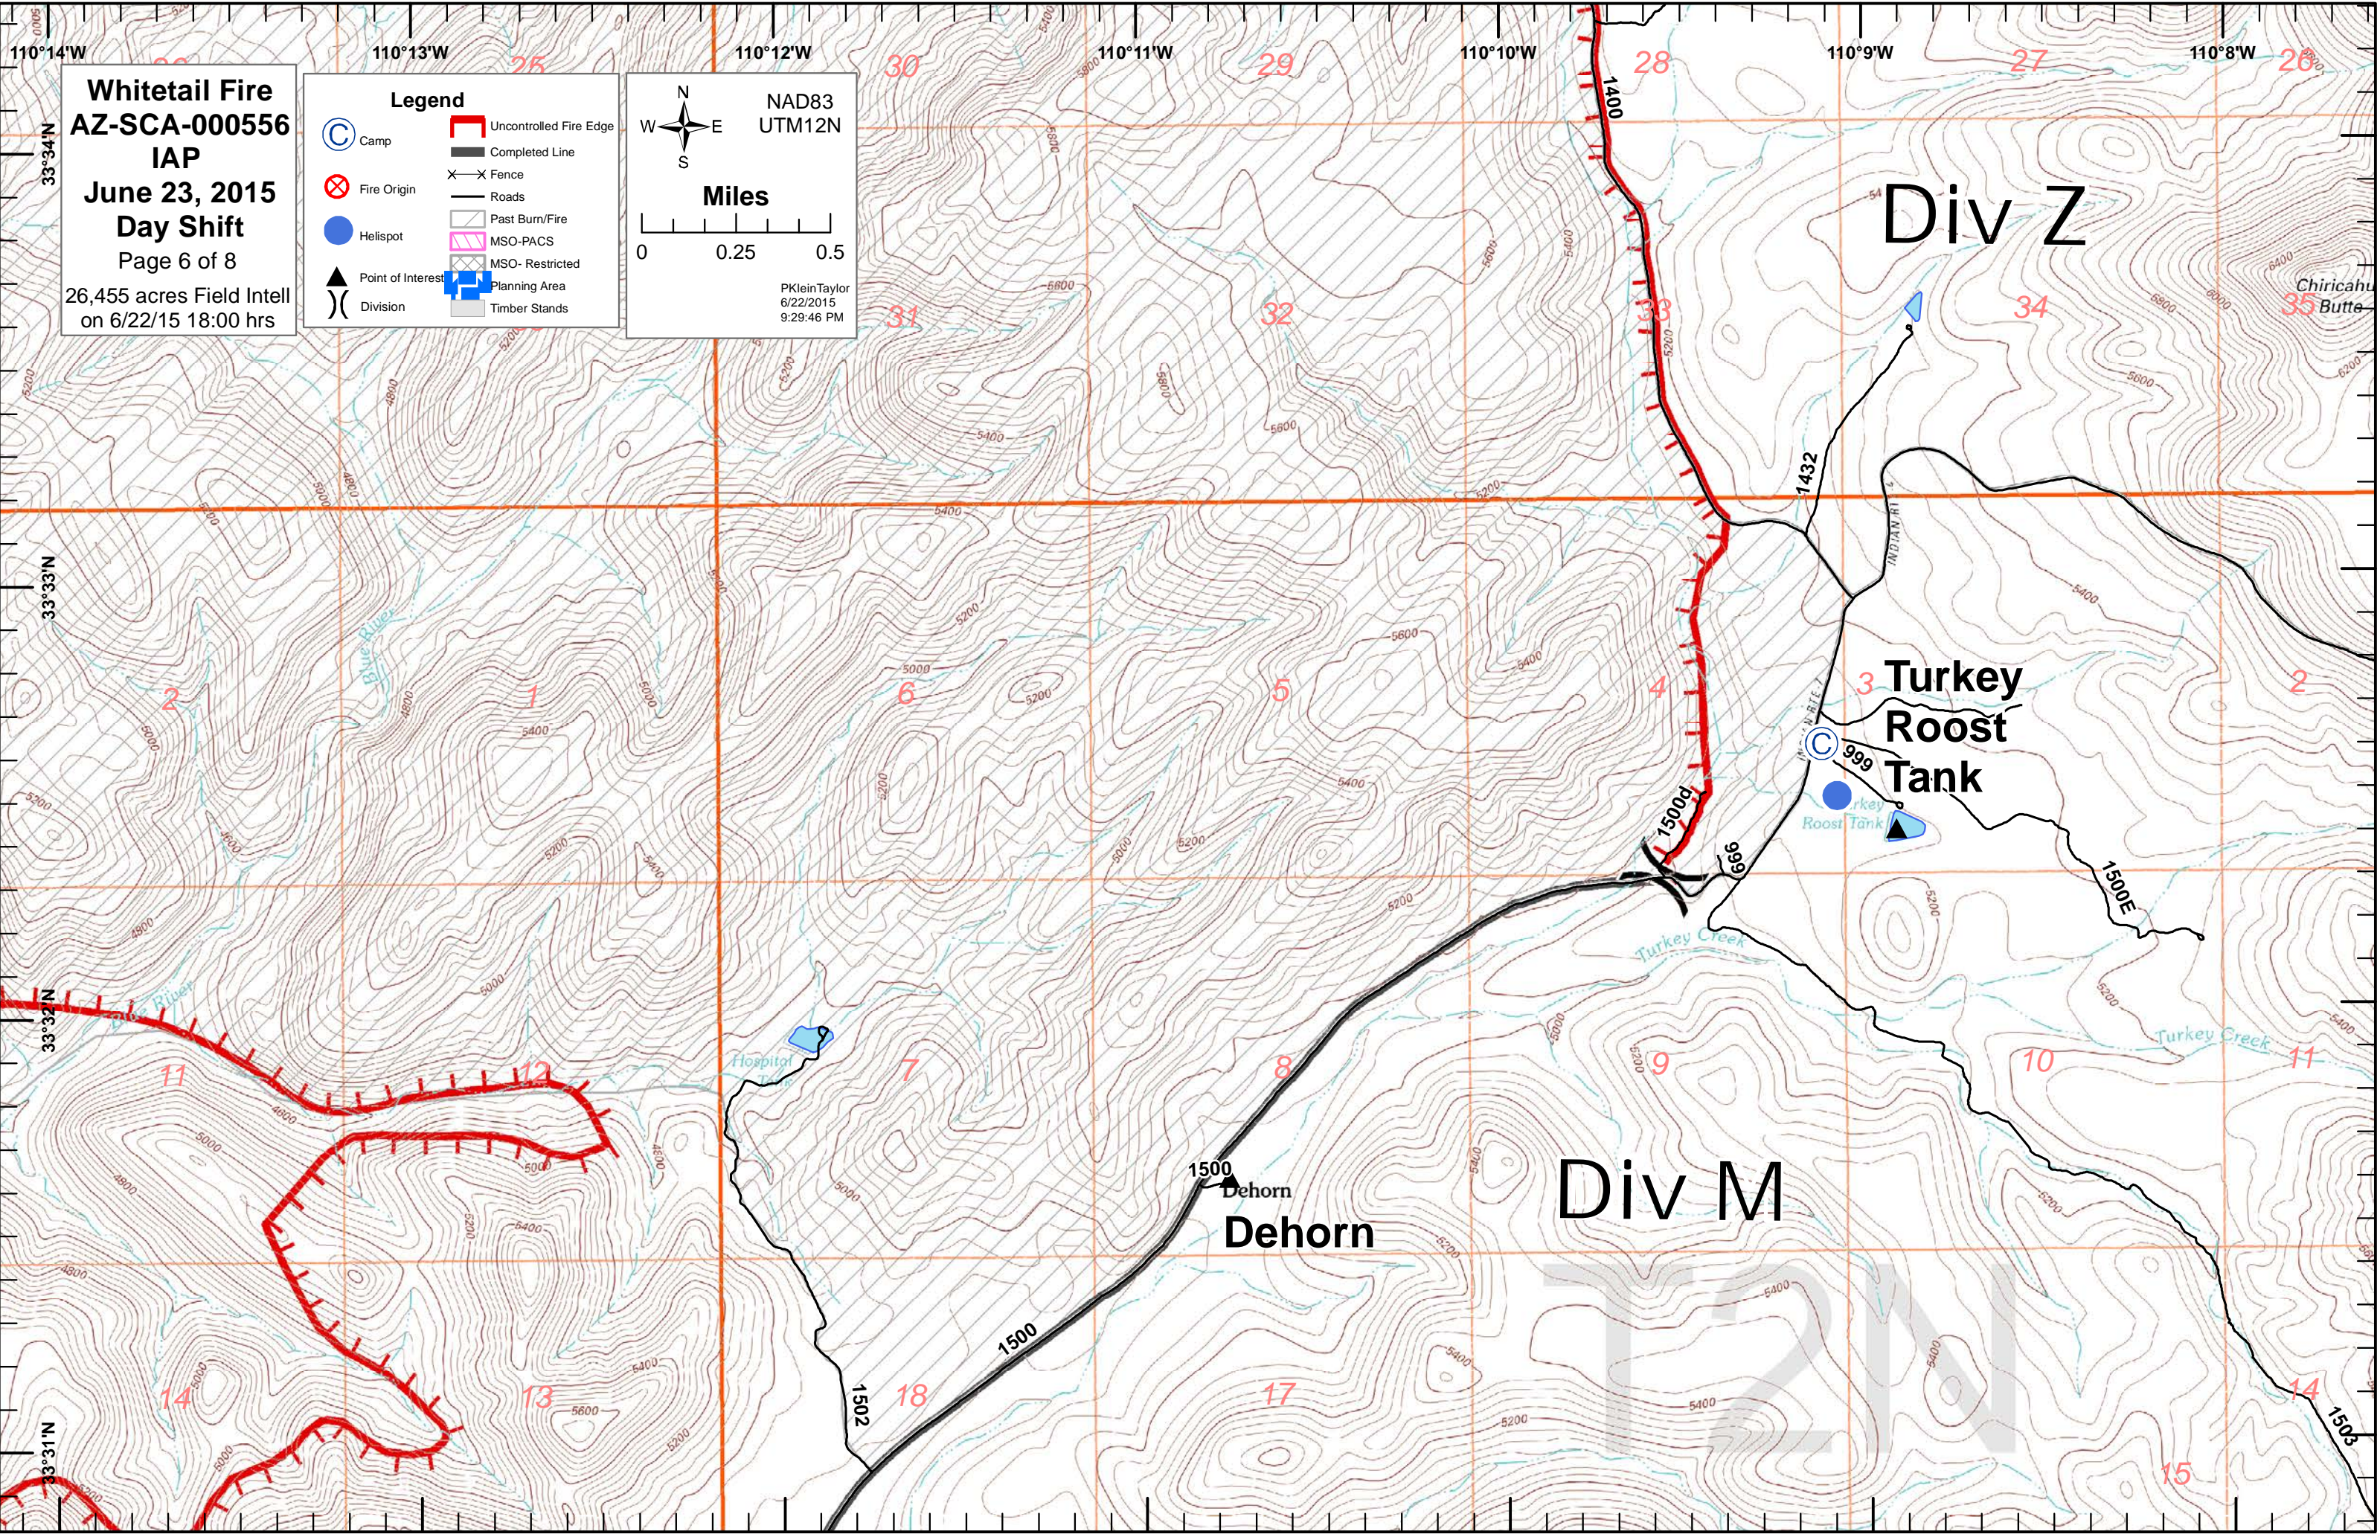

NAD83
 UTM12N

Miles

0 0.25 0.5

PKleinTaylor
 6/22/2015
 9:28:01 PM

Div Z

Whitetail Fire
AZ-SCA-000556
IAP
June 23, 2015
Day Shift
Page 5 of 8
26,455 acres Field Intel
on 6/22/15 18:00 hrs

Legend

	Camp		Uncontrolled Fire Edge
	Fire Origin		Completed Line
	Helispot		Fence
	Point of Interest		Roads
	Division		Past Burn/Fire
			MSO-PACS
			MSO-Restricted
			Planning Area
			Timber Stands

NAD83
UTM12N

Miles

PKleinTaylor
6/22/2015
9:28:58 PM

Div A

Div M

Whitetail Fire
AZ-SCA-000556
IAP
June 23, 2015
Day Shift
 Page 6 of 8
 26,455 acres Field Intell
 on 6/22/15 18:00 hrs

Legend

	Camp		Uncontrolled Fire Edge
	Fire Origin		Completed Line
	Helispot		Fence
	Point of Interest		Roads
	Division		Past Burn/Fire
			MSO-PACS
			MSO-Restricted
			Planning Area
			Timber Stands

NAD83
 UTM12N

Miles

0 0.25 0.5

PKleinTaylor
 6/22/2015
 9:29:46 PM

Whitetail Fire
AZ-SCA-000556
IAP
June 23, 2015
Day Shift
 Page 7 of 8
 26,455 acres Field Intell
 on 6/22/15 18:00 hrs

Legend

	Uncontrolled Fire Edge
	Completed Line
	Fence
	Roads
	Past Burn/Fire
	MSO-PACS
	MSO- Restricted
	Planning Area
	Timber Stands