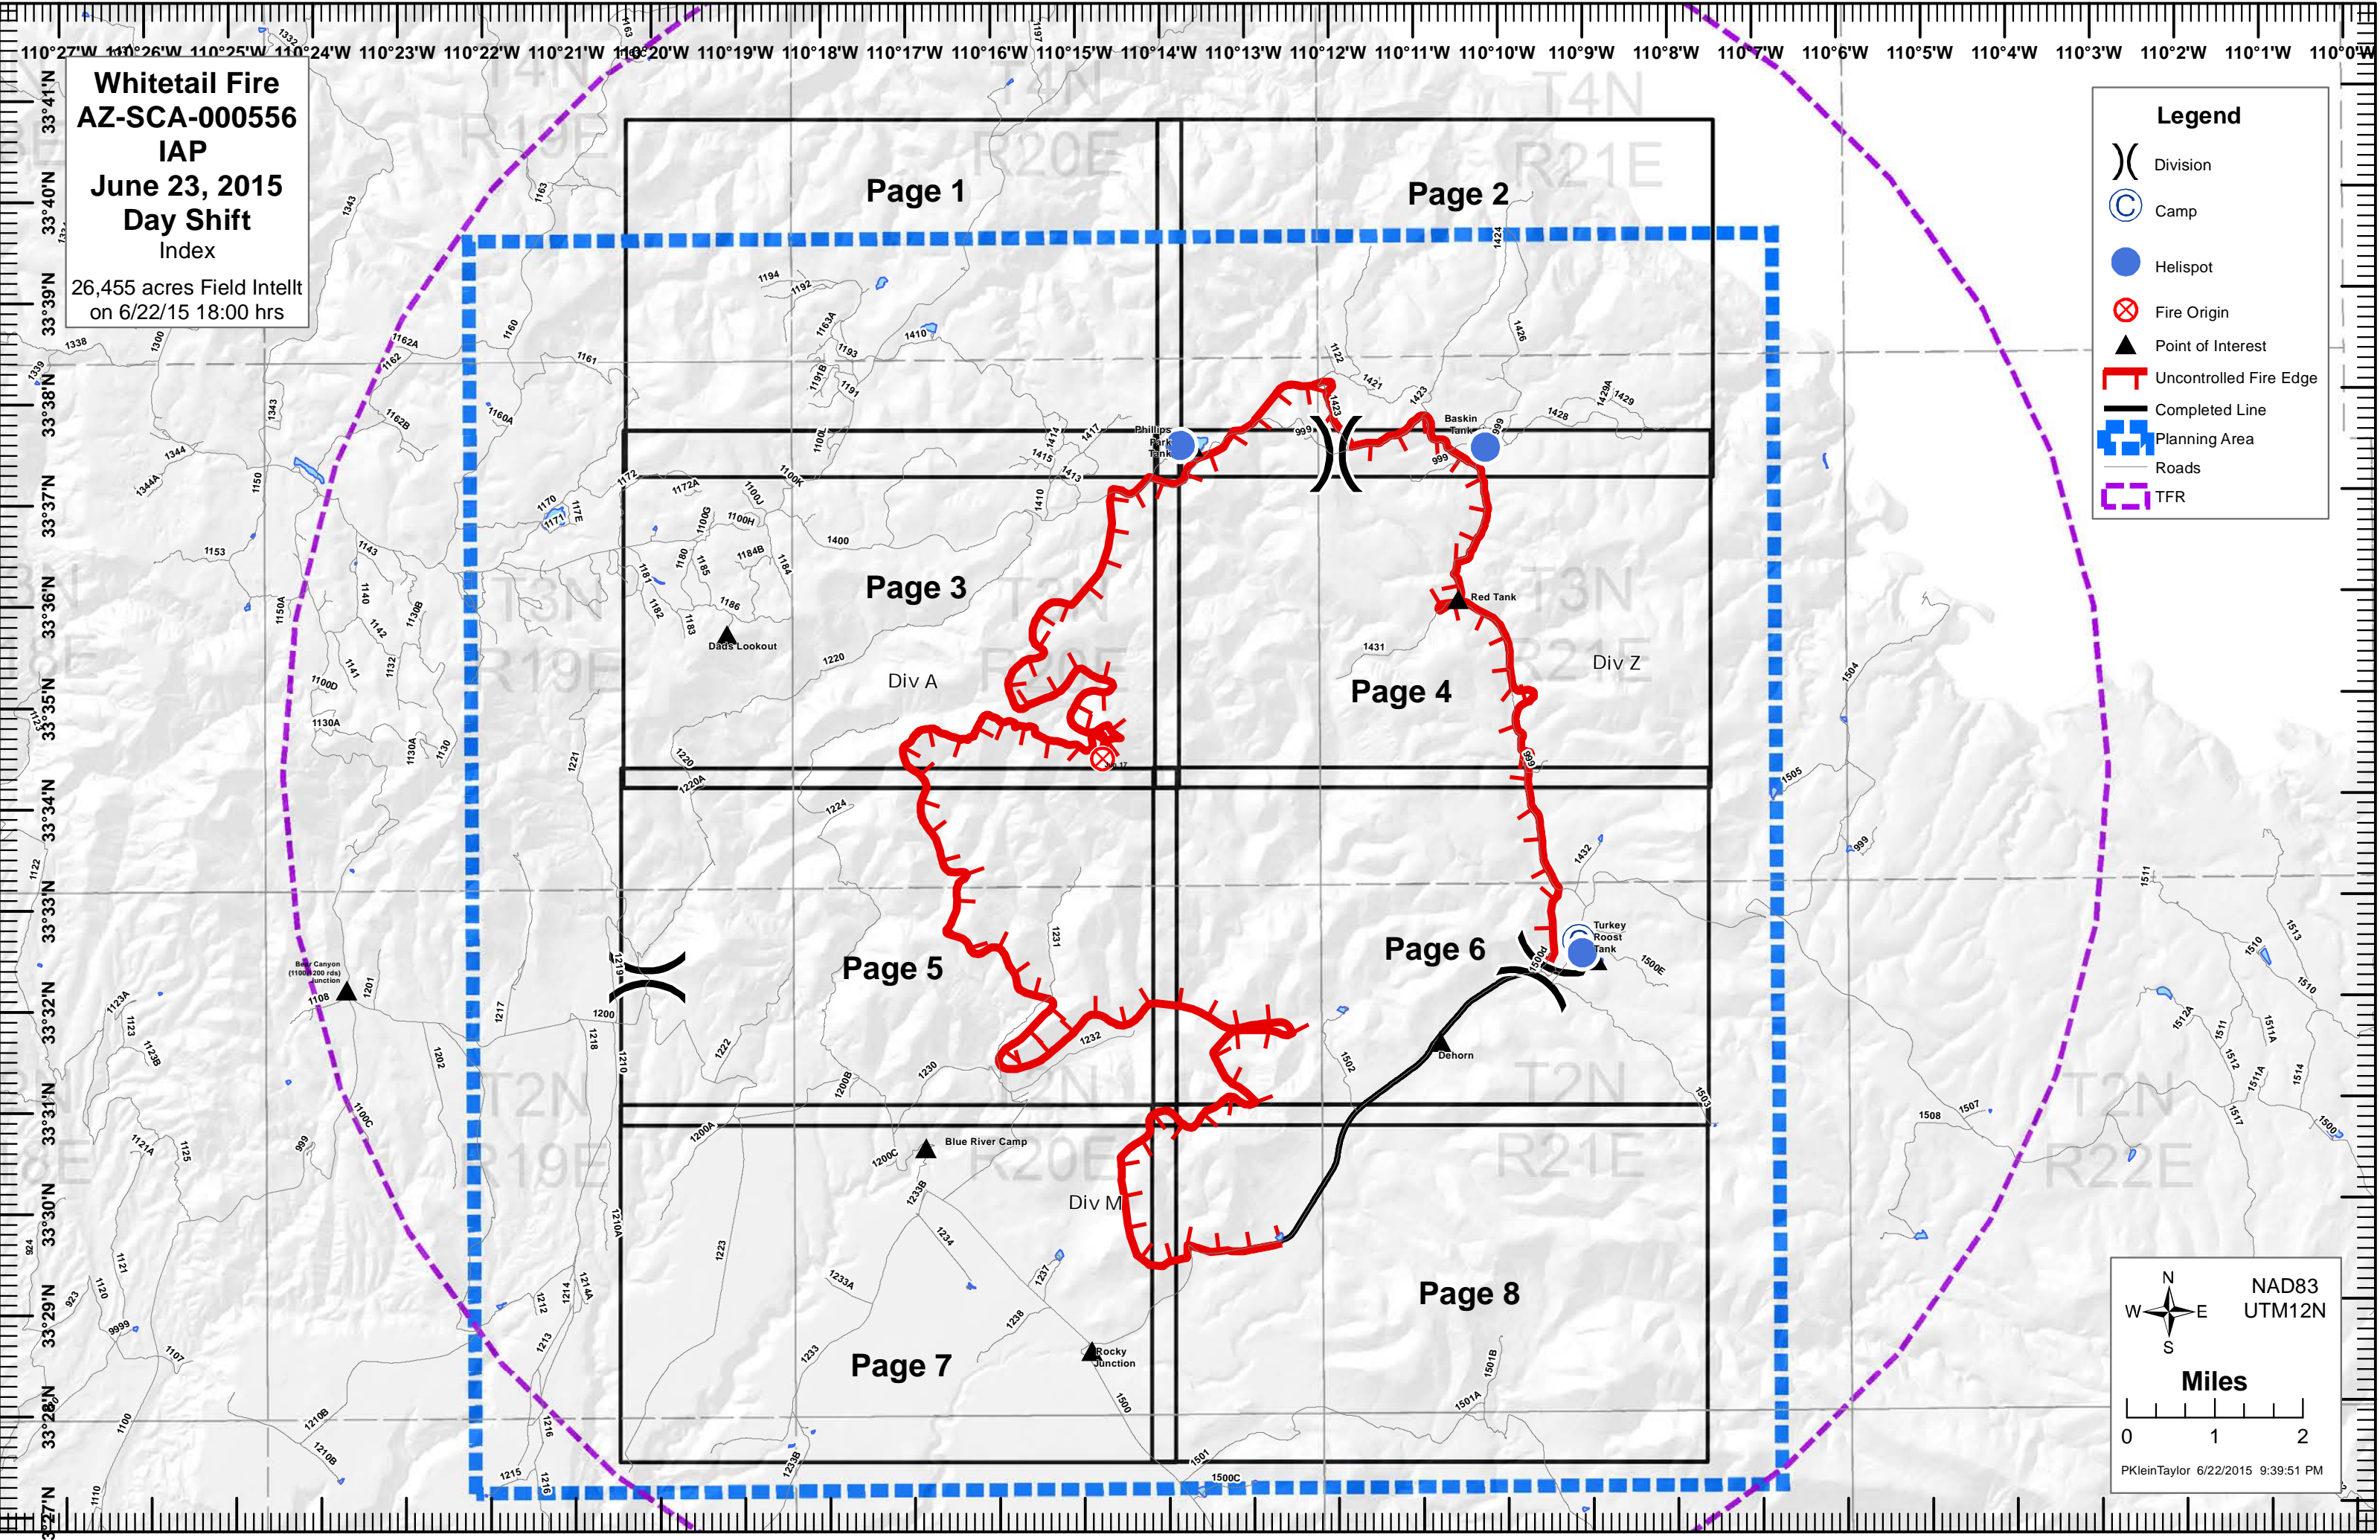

Whitetail Fire
AZ-SCA-000556
IAP
June 23, 2015
Day Shift
Index

26,455 acres Field Intel
 on 6/22/15 18:00 hrs

Legend

- () Division
- ⊙ Camp
- Helispot
- ⊗ Fire Origin
- ▲ Point of Interest
- ▬ Uncontrolled Fire Edge
- ▬ Completed Line
- ▬ Planning Area
- ▬ Roads
- ▬ TFR

N
 W —+— E
 S

NAD83
 UTM12N

Miles

0 1 2

PKleinTaylor 6/22/2015 9:39:51 PM

Whitetail Fire
AZ-SCA-000556
IAP
June 23, 2015
Day Shift
Page 1 of 8
26,455 acres Field Intell
on 6/22/15 18:00 hrs

Legend

	Camp		Uncontrolled Fire Edge
	Fire Origin		Completed Line
	Helispot		Fence
	Point of Interest		Roads
	Division		Past Burn/Fire
			MSO-PACS
			MSO-Restricted
			Planning Area
			Timber Stands

NAD83
UTM12N

Miles

PKleinTaylor
6/22/2015
9:25:41 PM

Whitetail Fire
AZ-SCA-000556
IAP
June 23, 2015
Day Shift
Page 2 of 8
26,455 acres Field Intell
on 6/22/15 18:00 hrs

Legend

	Camp		Uncontrolled Fire Edge
	Fire Origin		Completed Line
	Helispot		Fence
	Point of Interest		Roads
	Division		Past Burn/Fire
			MSO-PACS
			MSO-Restricted
			Planning Area
			Timber Stands

Miles

0 0.25 0.5

PKleinTaylor
6/22/2015
9:27:12 PM

Whitetail Fire
AZ-SCA-000556
IAP
June 23, 2015
Day Shift
 Page 4 of 8
 26,455 acres Field Intell
 on 6/22/15 18:00 hrs

Legend

	Camp		Uncontrolled Fire Edge
	Fire Origin		Completed Line
	Helispot		Fence
	Point of Interest		Roads
	Division		Past Burn/Fire
			MSO-PACS
			MSO-Restricted
			Planning Area
			Timber Stands