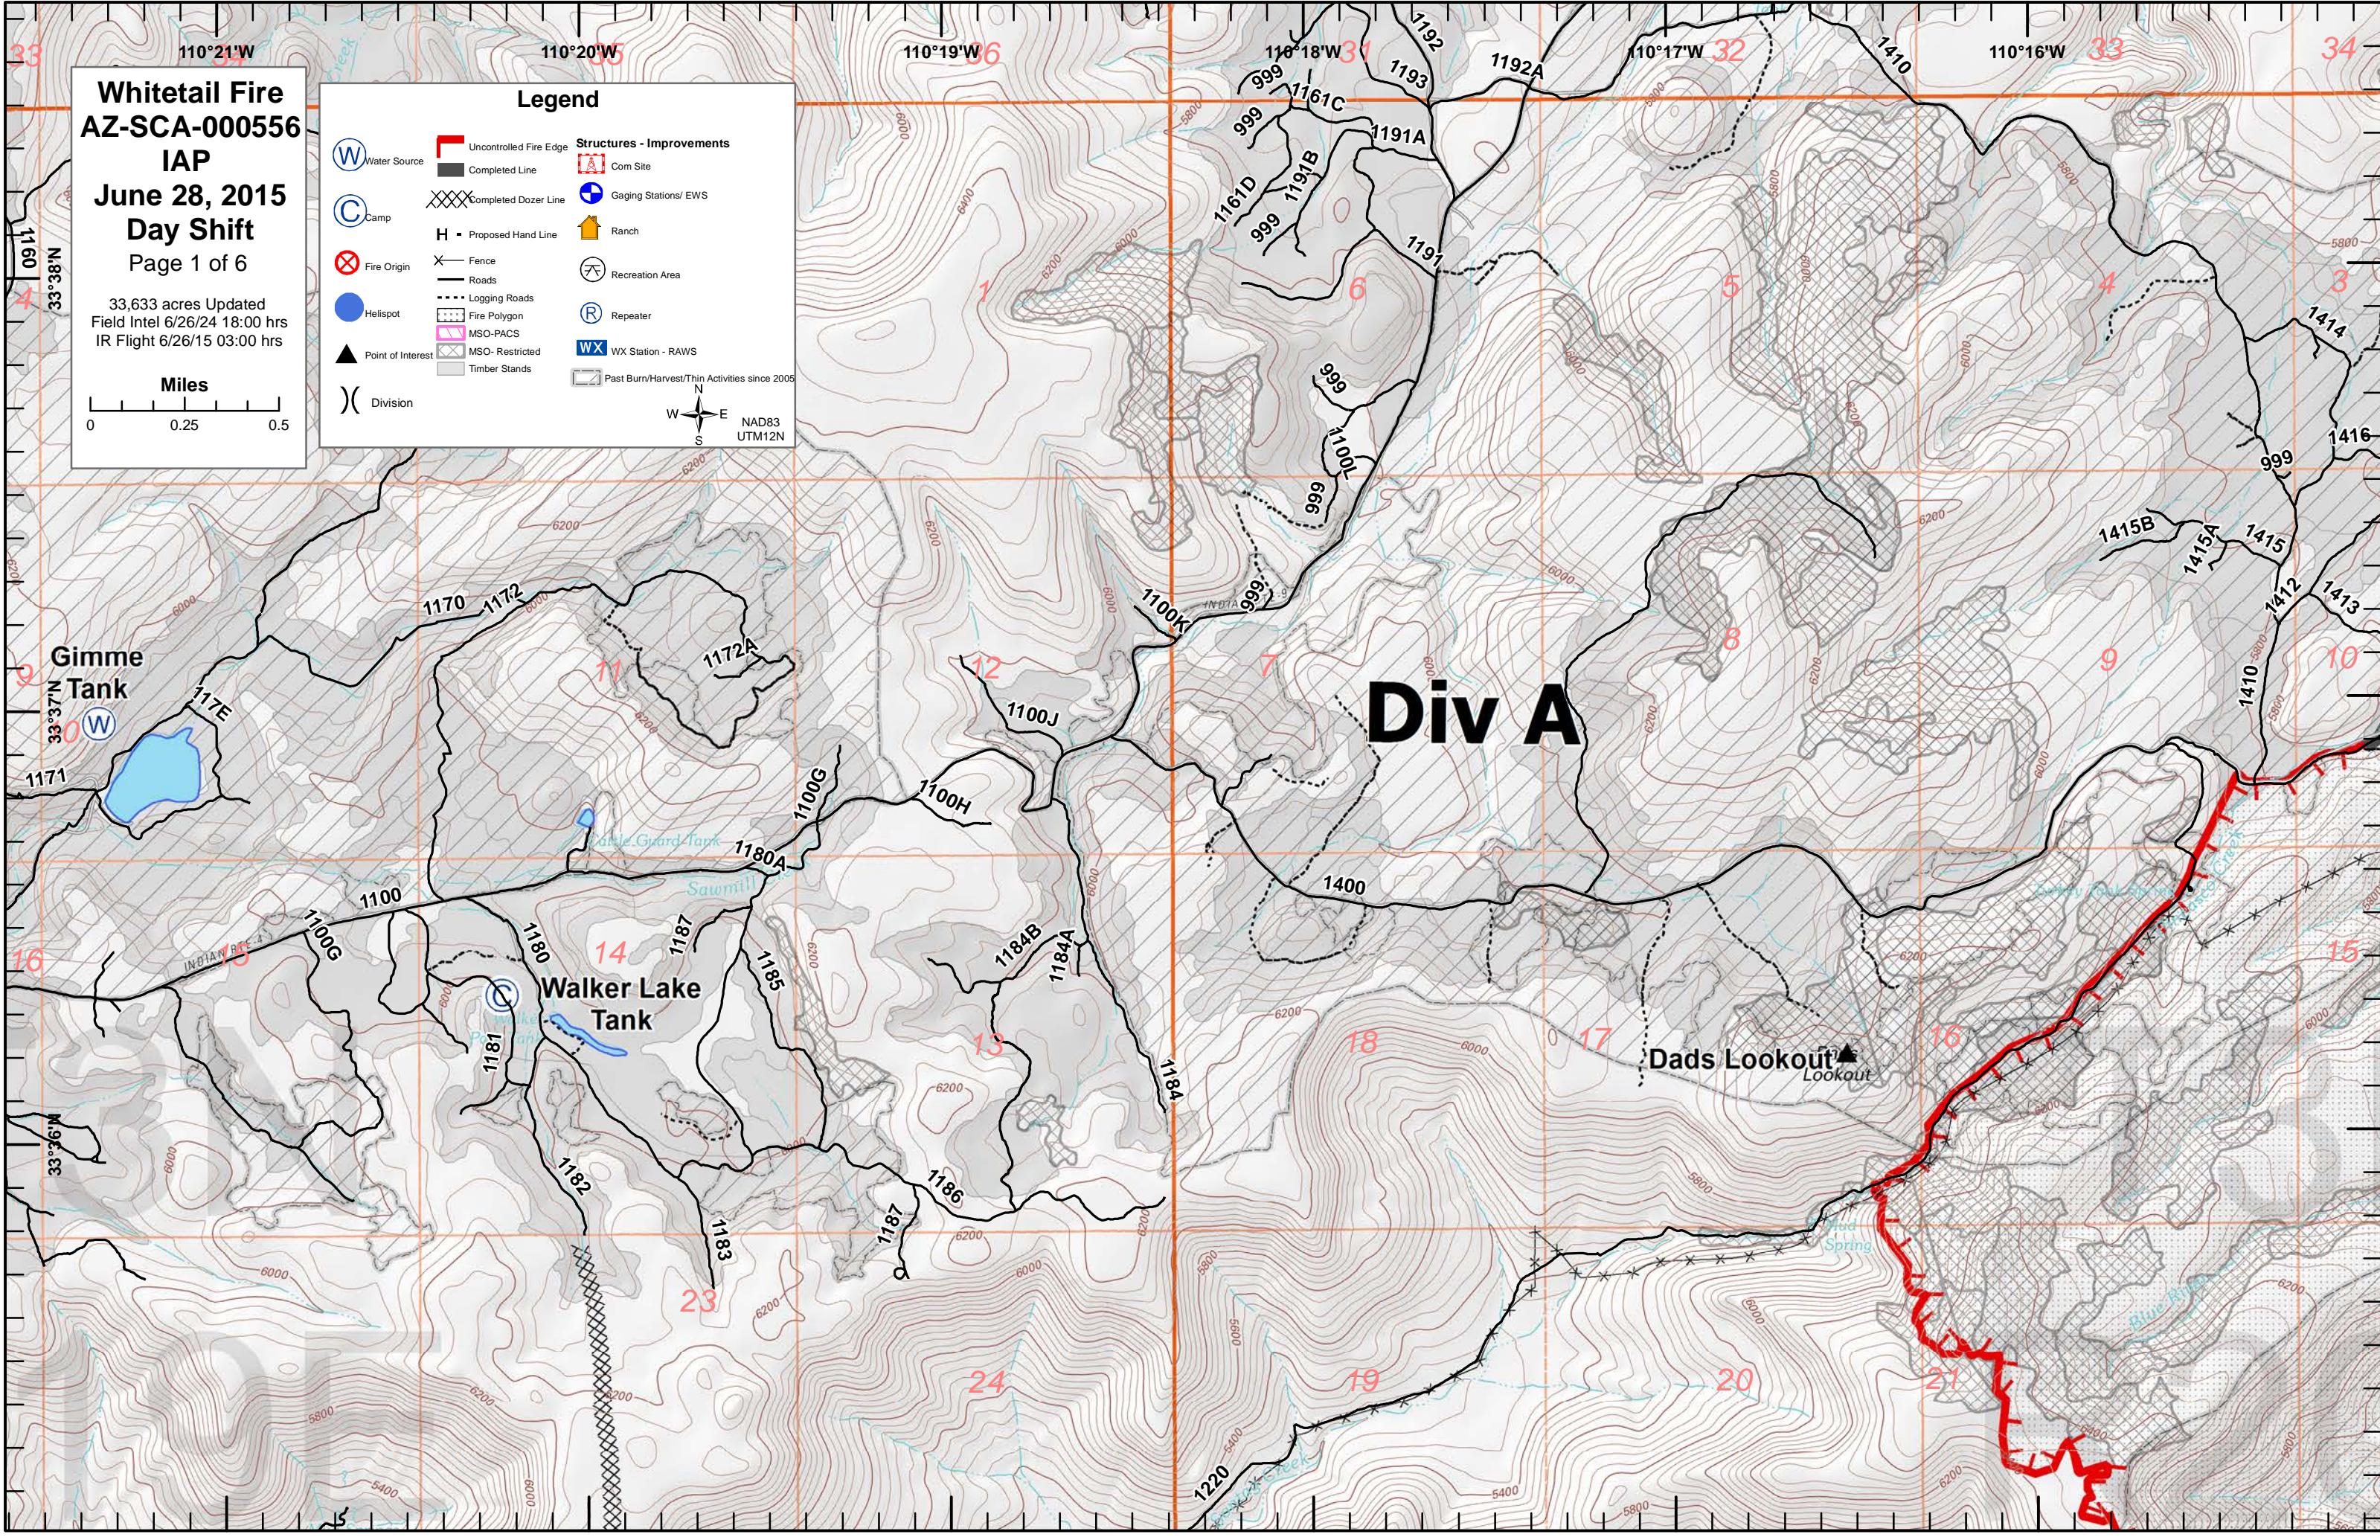

Whitetail Fire
AZ-SCA-000556
IAP
June 28, 2015
Day Shift
Index

33,525 acres
Field Intel 6/26/24 18:00 hrs
IR Flight 6/26/15 03:00 hrs

Legend

- () Division
- (W) Water Source
- (C) Camp
- Helispot
- ⊗ Fire Origin
- ▲ Point of Interest
- Roads
- ▬ Uncontrolled Fire Edge
- ▬ Completed Line
- XXXXX Completed Dozer Line
- H - H Proposed Hand Line

Legend

Water Source	Uncontrolled Fire Edge	Structures - Improvements
Camp	Completed Line	Corn Site
Fire Origin	Completed Dozer Line	Gaging Stations/ EWS
Helispot	Proposed Hand Line	Ranch
Point of Interest	Fence	Recreation Area
Division	Roads	Repeater
	Logging Roads	WX Station - RAWS
	Fire Polygon	Past Burn/Harvest/Thin Activities since 2005
	MSO-PACS	
	MSO-Restricted	
	Timber Stands	

NAD83 UTM12N

Div A

Div Z

Whitetail Fire
AZ-SCA-000556
IAP
June 28, 2015
Day Shift
Page 2 of 6

33,633 acres Updated
Field Intel 6/26/24 18:00 hrs
IR Flight 6/26/15 03:00 hrs

Miles
0 0.25 0.5

Legend

Water Source	Uncontrolled Fire Edge	Structures - Improvements
Camp	Completed Line	Com Site
Fire Origin	Completed Dozer Line	Gaging Stations/ EWS
Helispot	Proposed Hand Line	Ranch
Point of Interest	Fence	Recreation Area
Division	Roads	Repeater
	Logging Roads	WX Station - RAWS
	Fire Polygon	Past Burn/Harvest/Thin Activities since 2005
	MSO-PACS	
	MSO-Restricted	
	Timber Stands	

NAD83 UTM12N

**Whitetail Fire
AZ-SCA-000556
IAP
June 28, 2015
Day Shift
Page 4 of 6**

33,633 acres Updated
Field Intel 6/26/24 18:00 hrs
IR Flight 6/26/15 03:00 hrs

Legend

Water Source	Uncontrolled Fire Edge	Structures - Improvements
Camp	Completed Line	Corn Site
Fire Origin	Completed Dozer Line	Gaging Stations/ EWS
Helispot	Proposed Hand Line	Ranch
Point of Interest	Fence	Recreation Area
Division	Roads	Repeater
	Logging Roads	WX Station - RAWS
	Fire Polygon	Past Burn/Harvest/Thin Activities since 2005
	MSO-PACS	
	MSO-Restricted	
	Timber Stands	