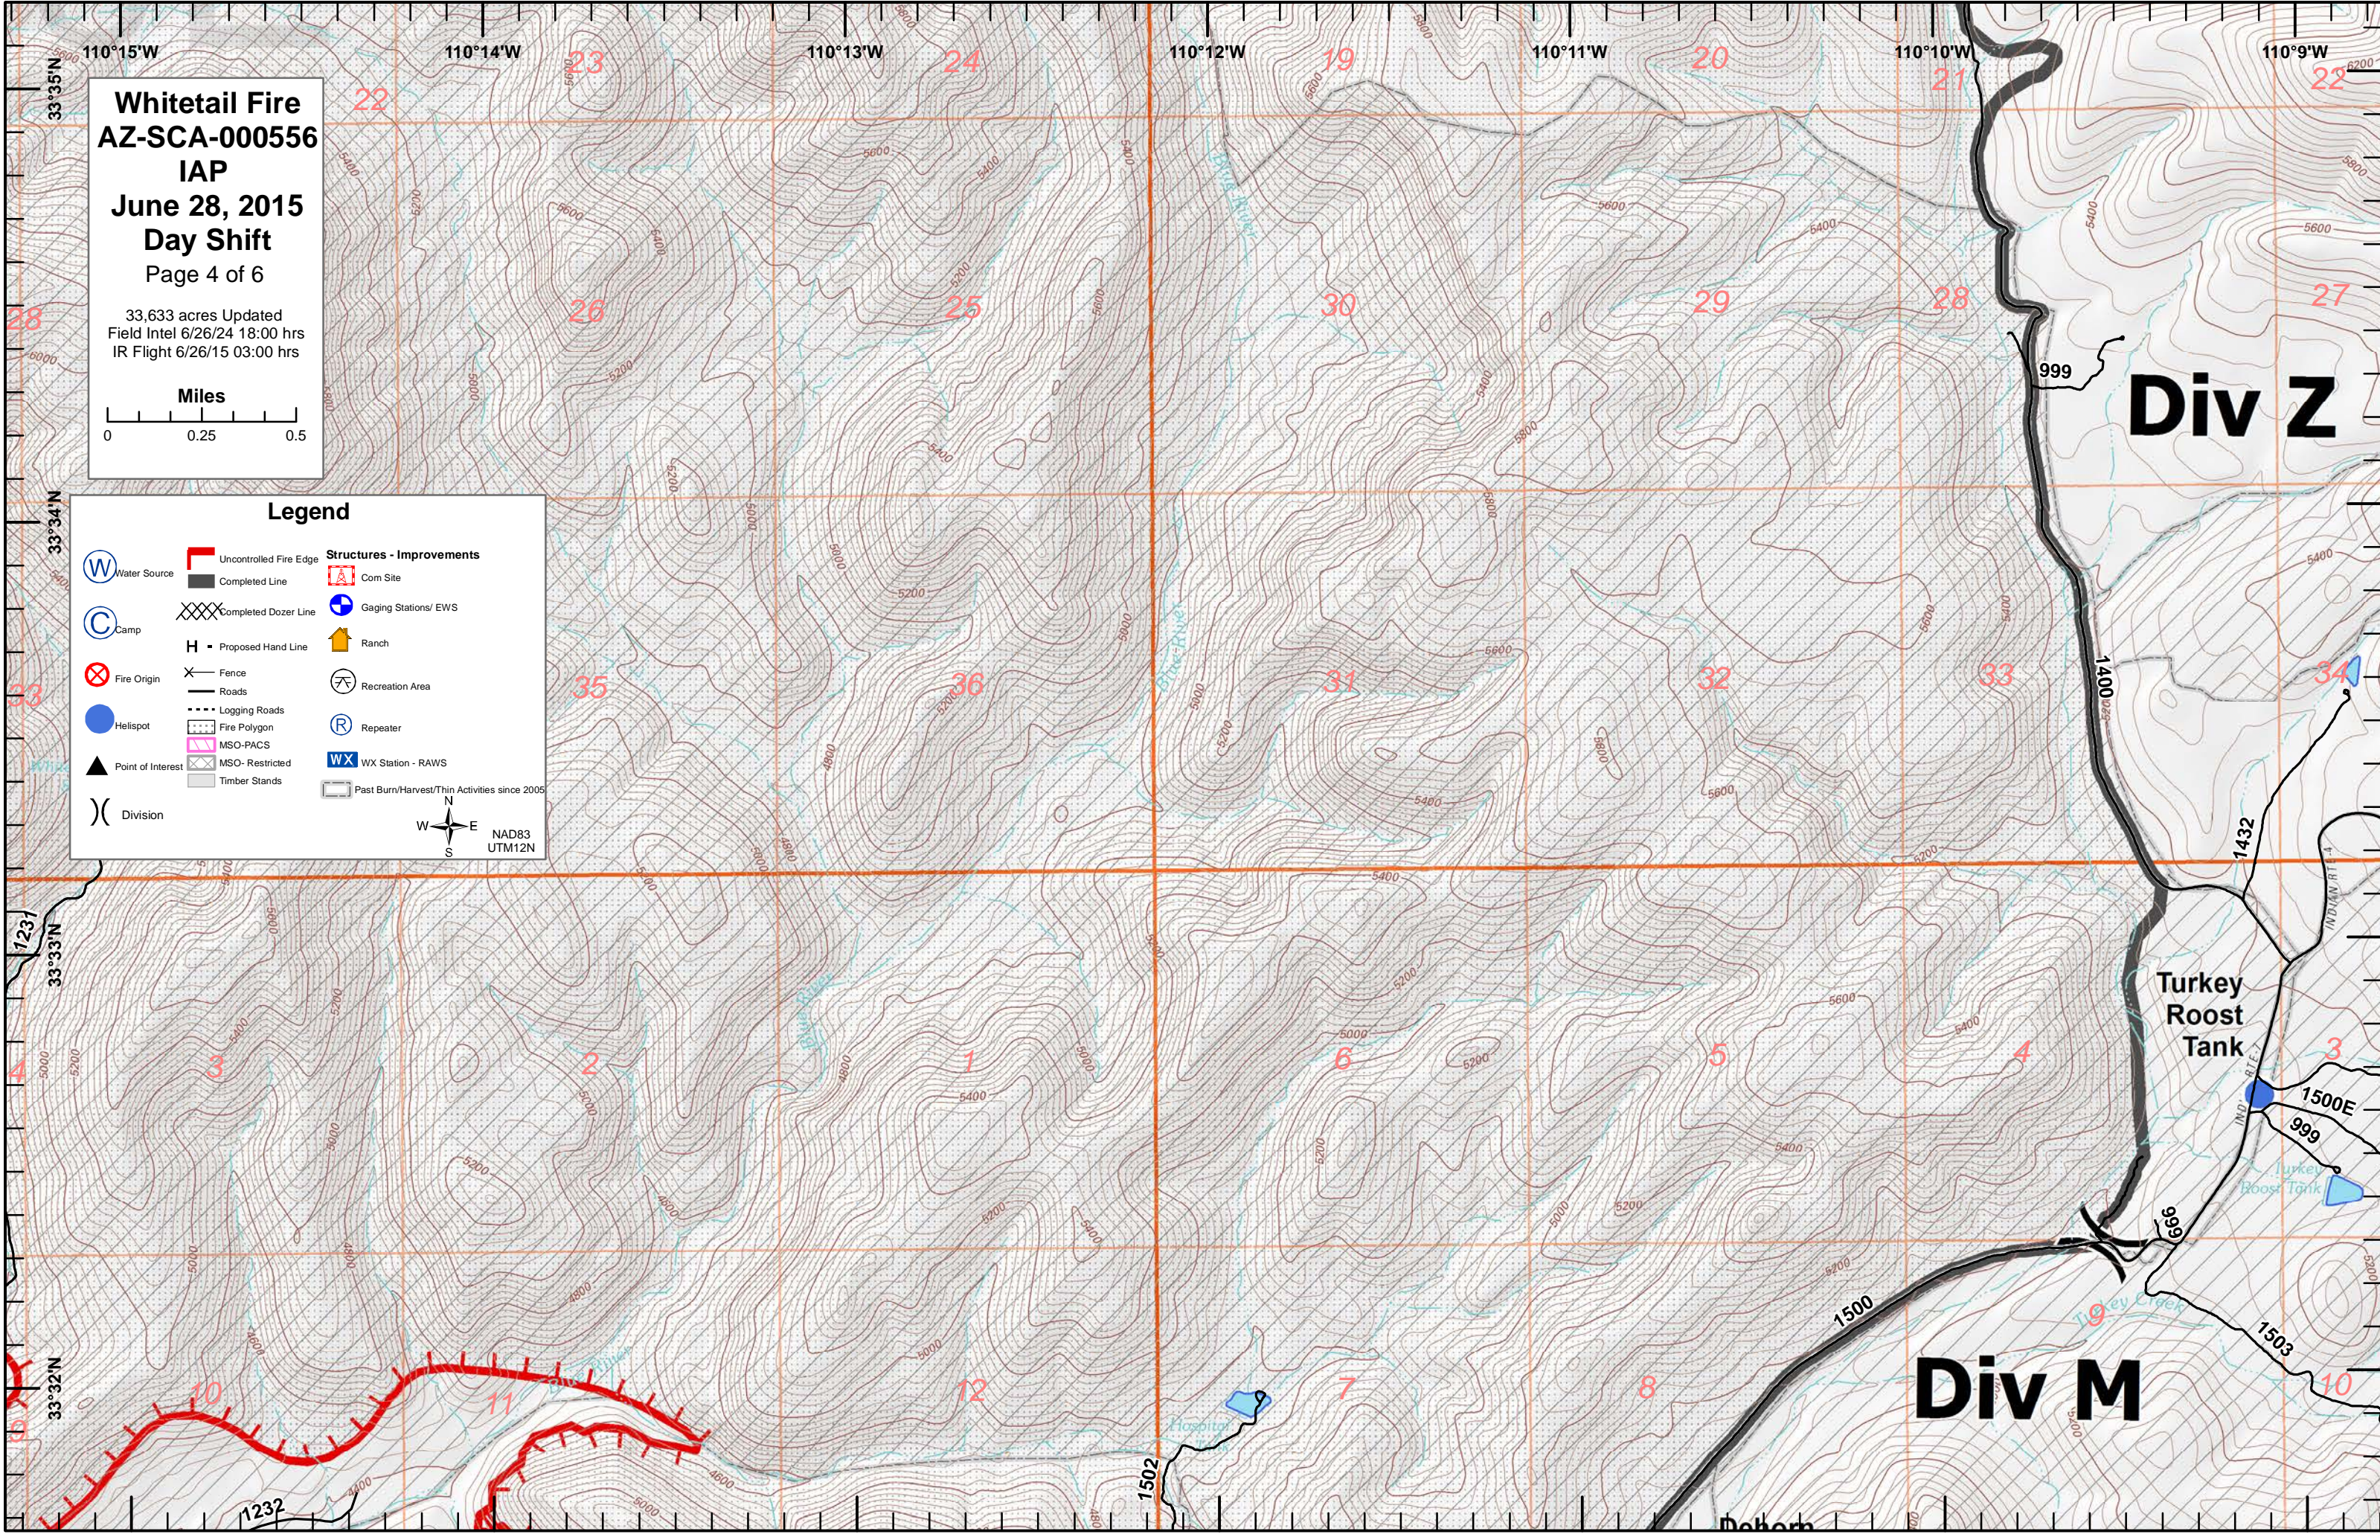

**Whitetail Fire
AZ-SCA-000556
IAP
June 28, 2015
Day Shift
Page 4 of 6**

33,633 acres Updated
Field Intel 6/26/24 18:00 hrs
IR Flight 6/26/15 03:00 hrs

Legend

Water Source	Uncontrolled Fire Edge	Structures - Improvements
Camp	Completed Line	Corn Site
Fire Origin	Completed Dozer Line	Gaging Stations/ EWS
Helispot	Proposed Hand Line	Ranch
Point of Interest	Fence	Recreation Area
Division	Roads	Repeater
	Logging Roads	WX Station - RAWS
	Fire Polygon	Past Burn/Harvest/Thin Activities since 2005
	MSO-PACS	
	MSO-Restricted	
	Timber Stands	

NAD83
UTM12N

Div Z

Div M

**Turkey
Roost
Tank**

1500E
999

Turkey
Roost
Tank

1503
10