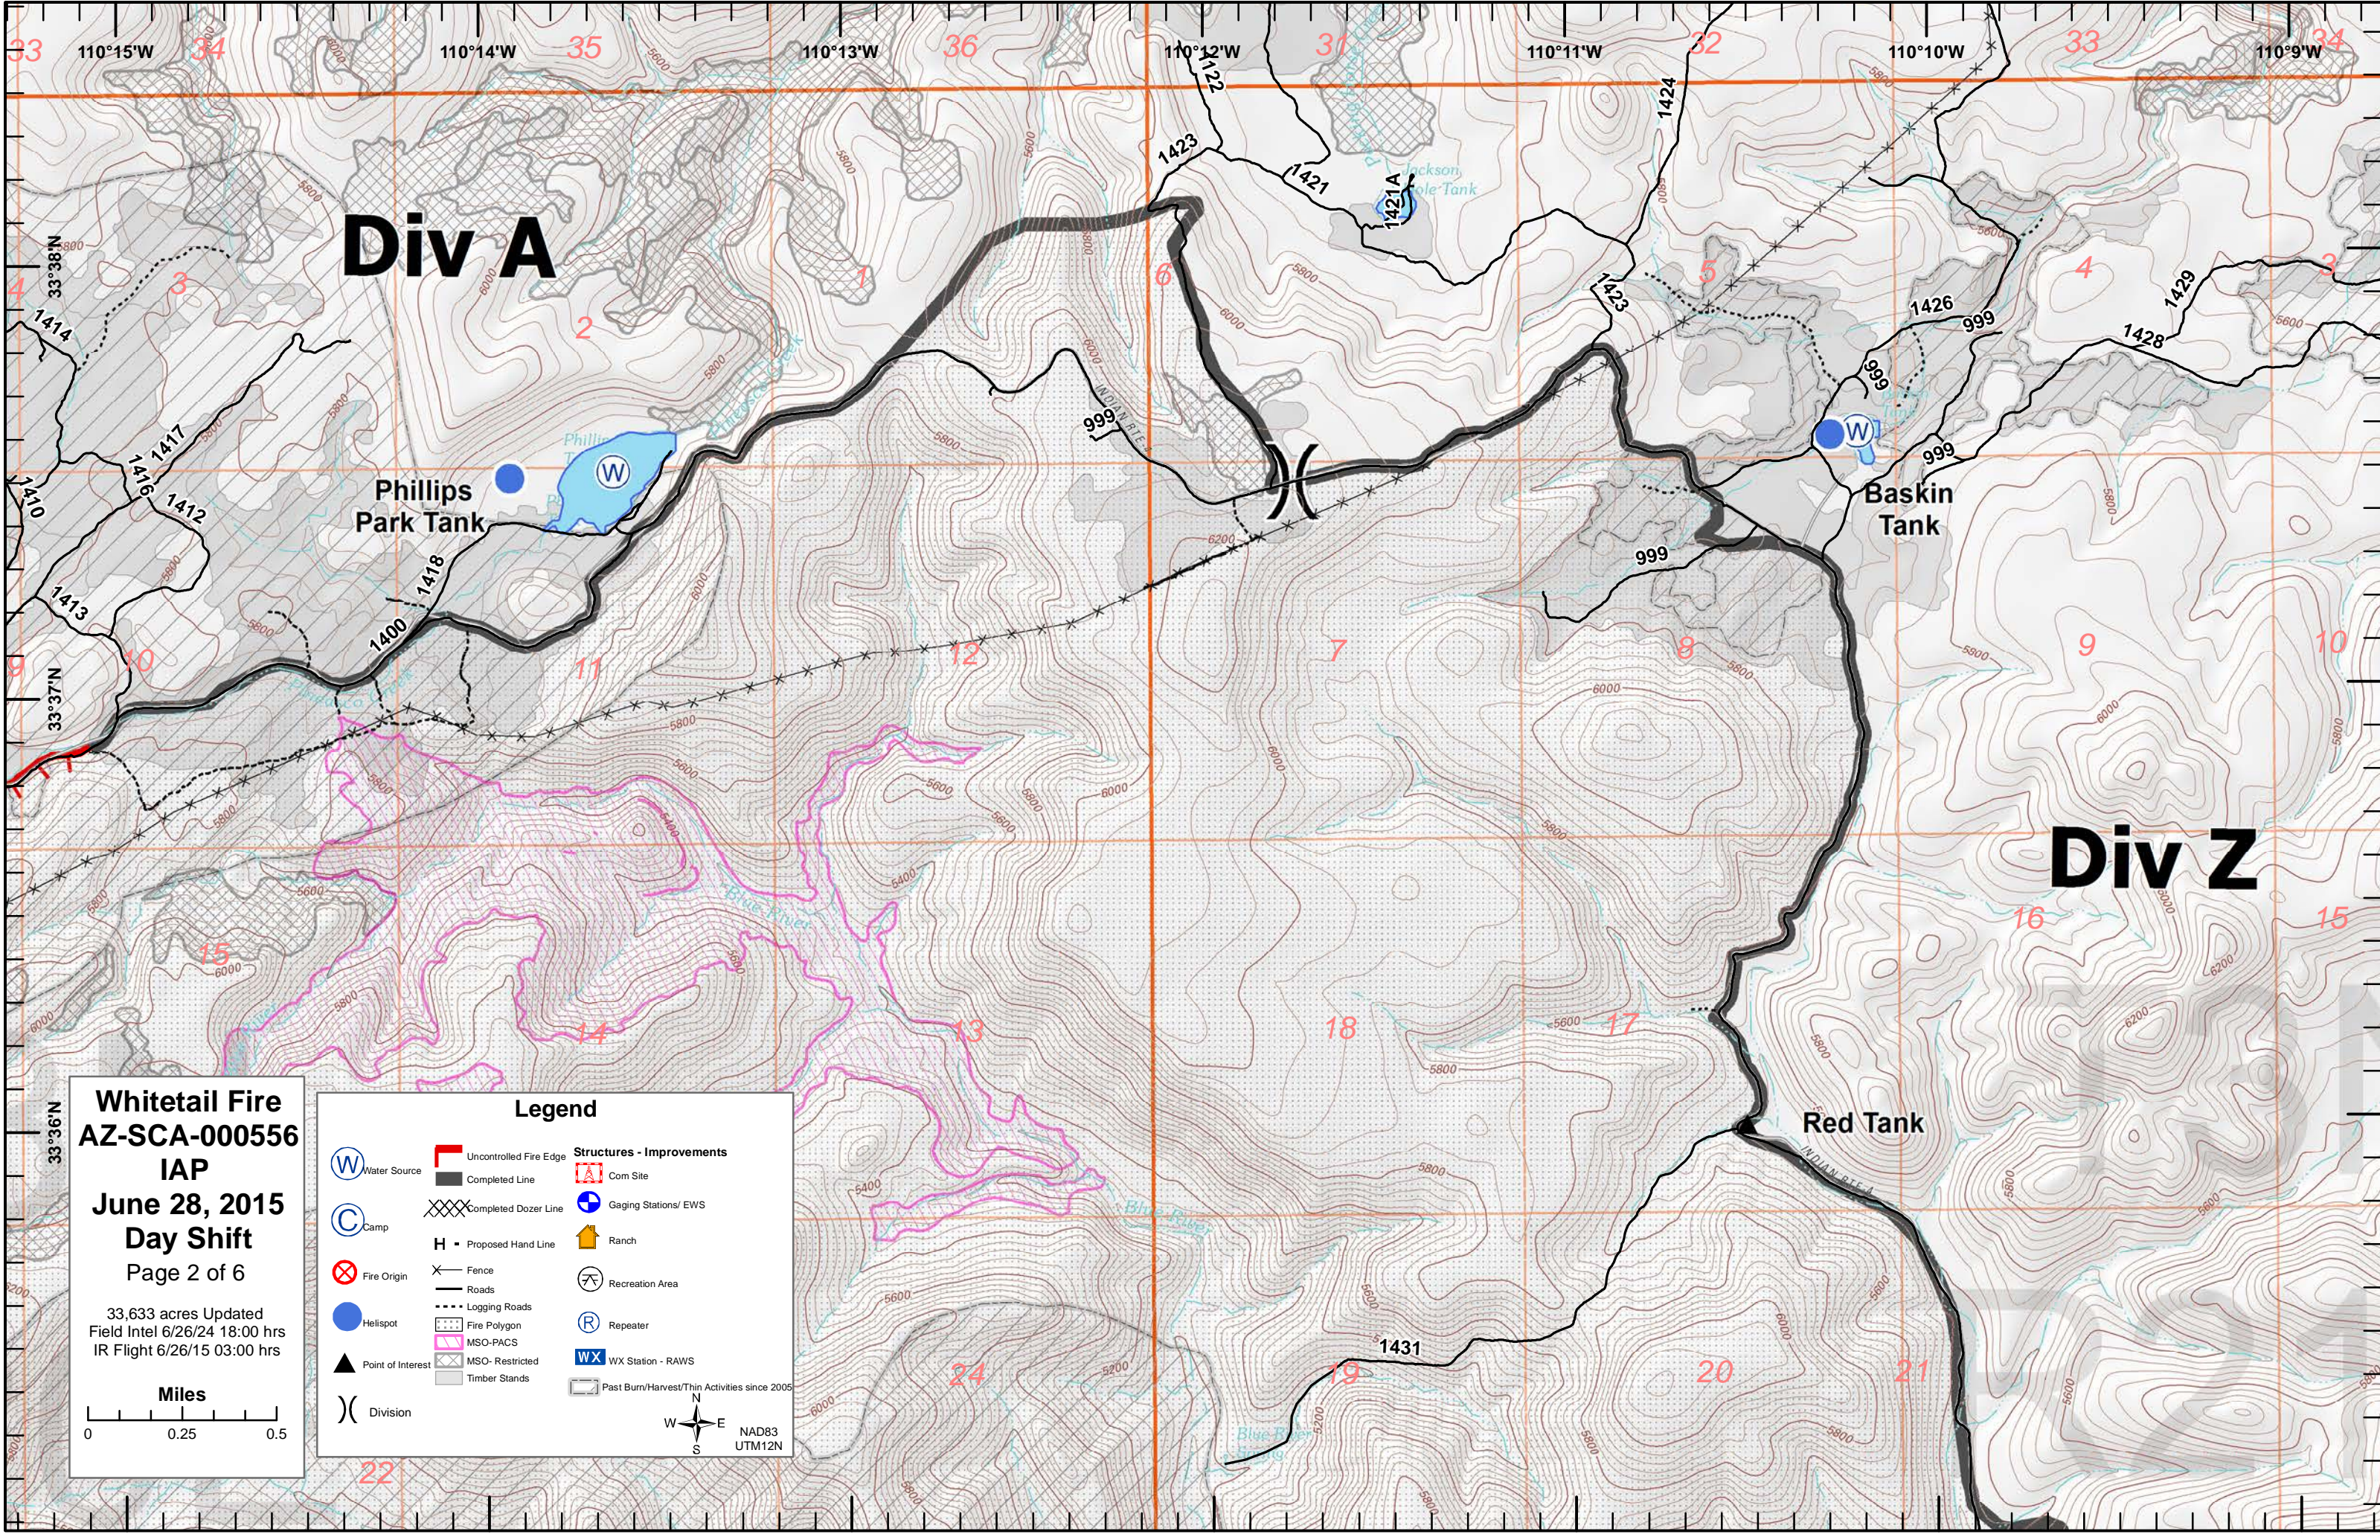

Legend

Water Source	Uncontrolled Fire Edge	Structures - Improvements
Camp	Completed Line	Corn Site
Fire Origin	Completed Dozer Line	Gaging Stations/ EWS
Helispot	Proposed Hand Line	Ranch
Point of Interest	Fence	Recreation Area
Division	Roads	Repeater
	Logging Roads	WX Station - RAWS
	Fire Polygon	Past Burn/Harvest/Thin Activities since 2005
	MSO-PACS	
	MSO-Restricted	
	Timber Stands	

NAD83 UTM12N

Div A

Div Z

Whitetail Fire
AZ-SCA-000556
IAP
June 28, 2015
Day Shift
Page 2 of 6

33,633 acres Updated
Field Intel 6/26/24 18:00 hrs
IR Flight 6/26/15 03:00 hrs

Miles
0 0.25 0.5

Legend

Water Source	Uncontrolled Fire Edge	Structures - Improvements
Camp	Completed Line	Com Site
Fire Origin	Completed Dozer Line	Gaging Stations/ EWS
Helispot	Proposed Hand Line	Ranch
Point of Interest	Fence	Recreation Area
Division	Roads	Repeater
	Logging Roads	WX Station - RAWS
	Fire Polygon	Past Burn/Harvest/Thin Activities since 2005
	MSO-PACS	
	MSO-Restricted	
	Timber Stands	

Whitetail Fire
AZ-SCA-000556

IAP
June 28, 2015
Day Shift
Page 3 of 6

33,633 acres Updated
Field Intel 6/26/15 18:00 hrs
IR Flight 6/26/15 03:00 hrs

Div A

Div C

Legend

Water Source	Uncontrolled Fire Edge	Structures - Improvements
Camp	Completed Line	Com Site
Fire Origin	Completed Dozer Line	Gaging Stations/ EWS
Helispot	Proposed Hand Line	Ranch
Point of Interest	Fence	Recreation Area
Division	Roads	Repeater
	Logging Roads	WX Station - RAWS
	Fire Polygon	Past Burn/Harvest/Thin Activities since 2005
	MSO-PACS	
	MSO-Restricted	
	Timber Stands	