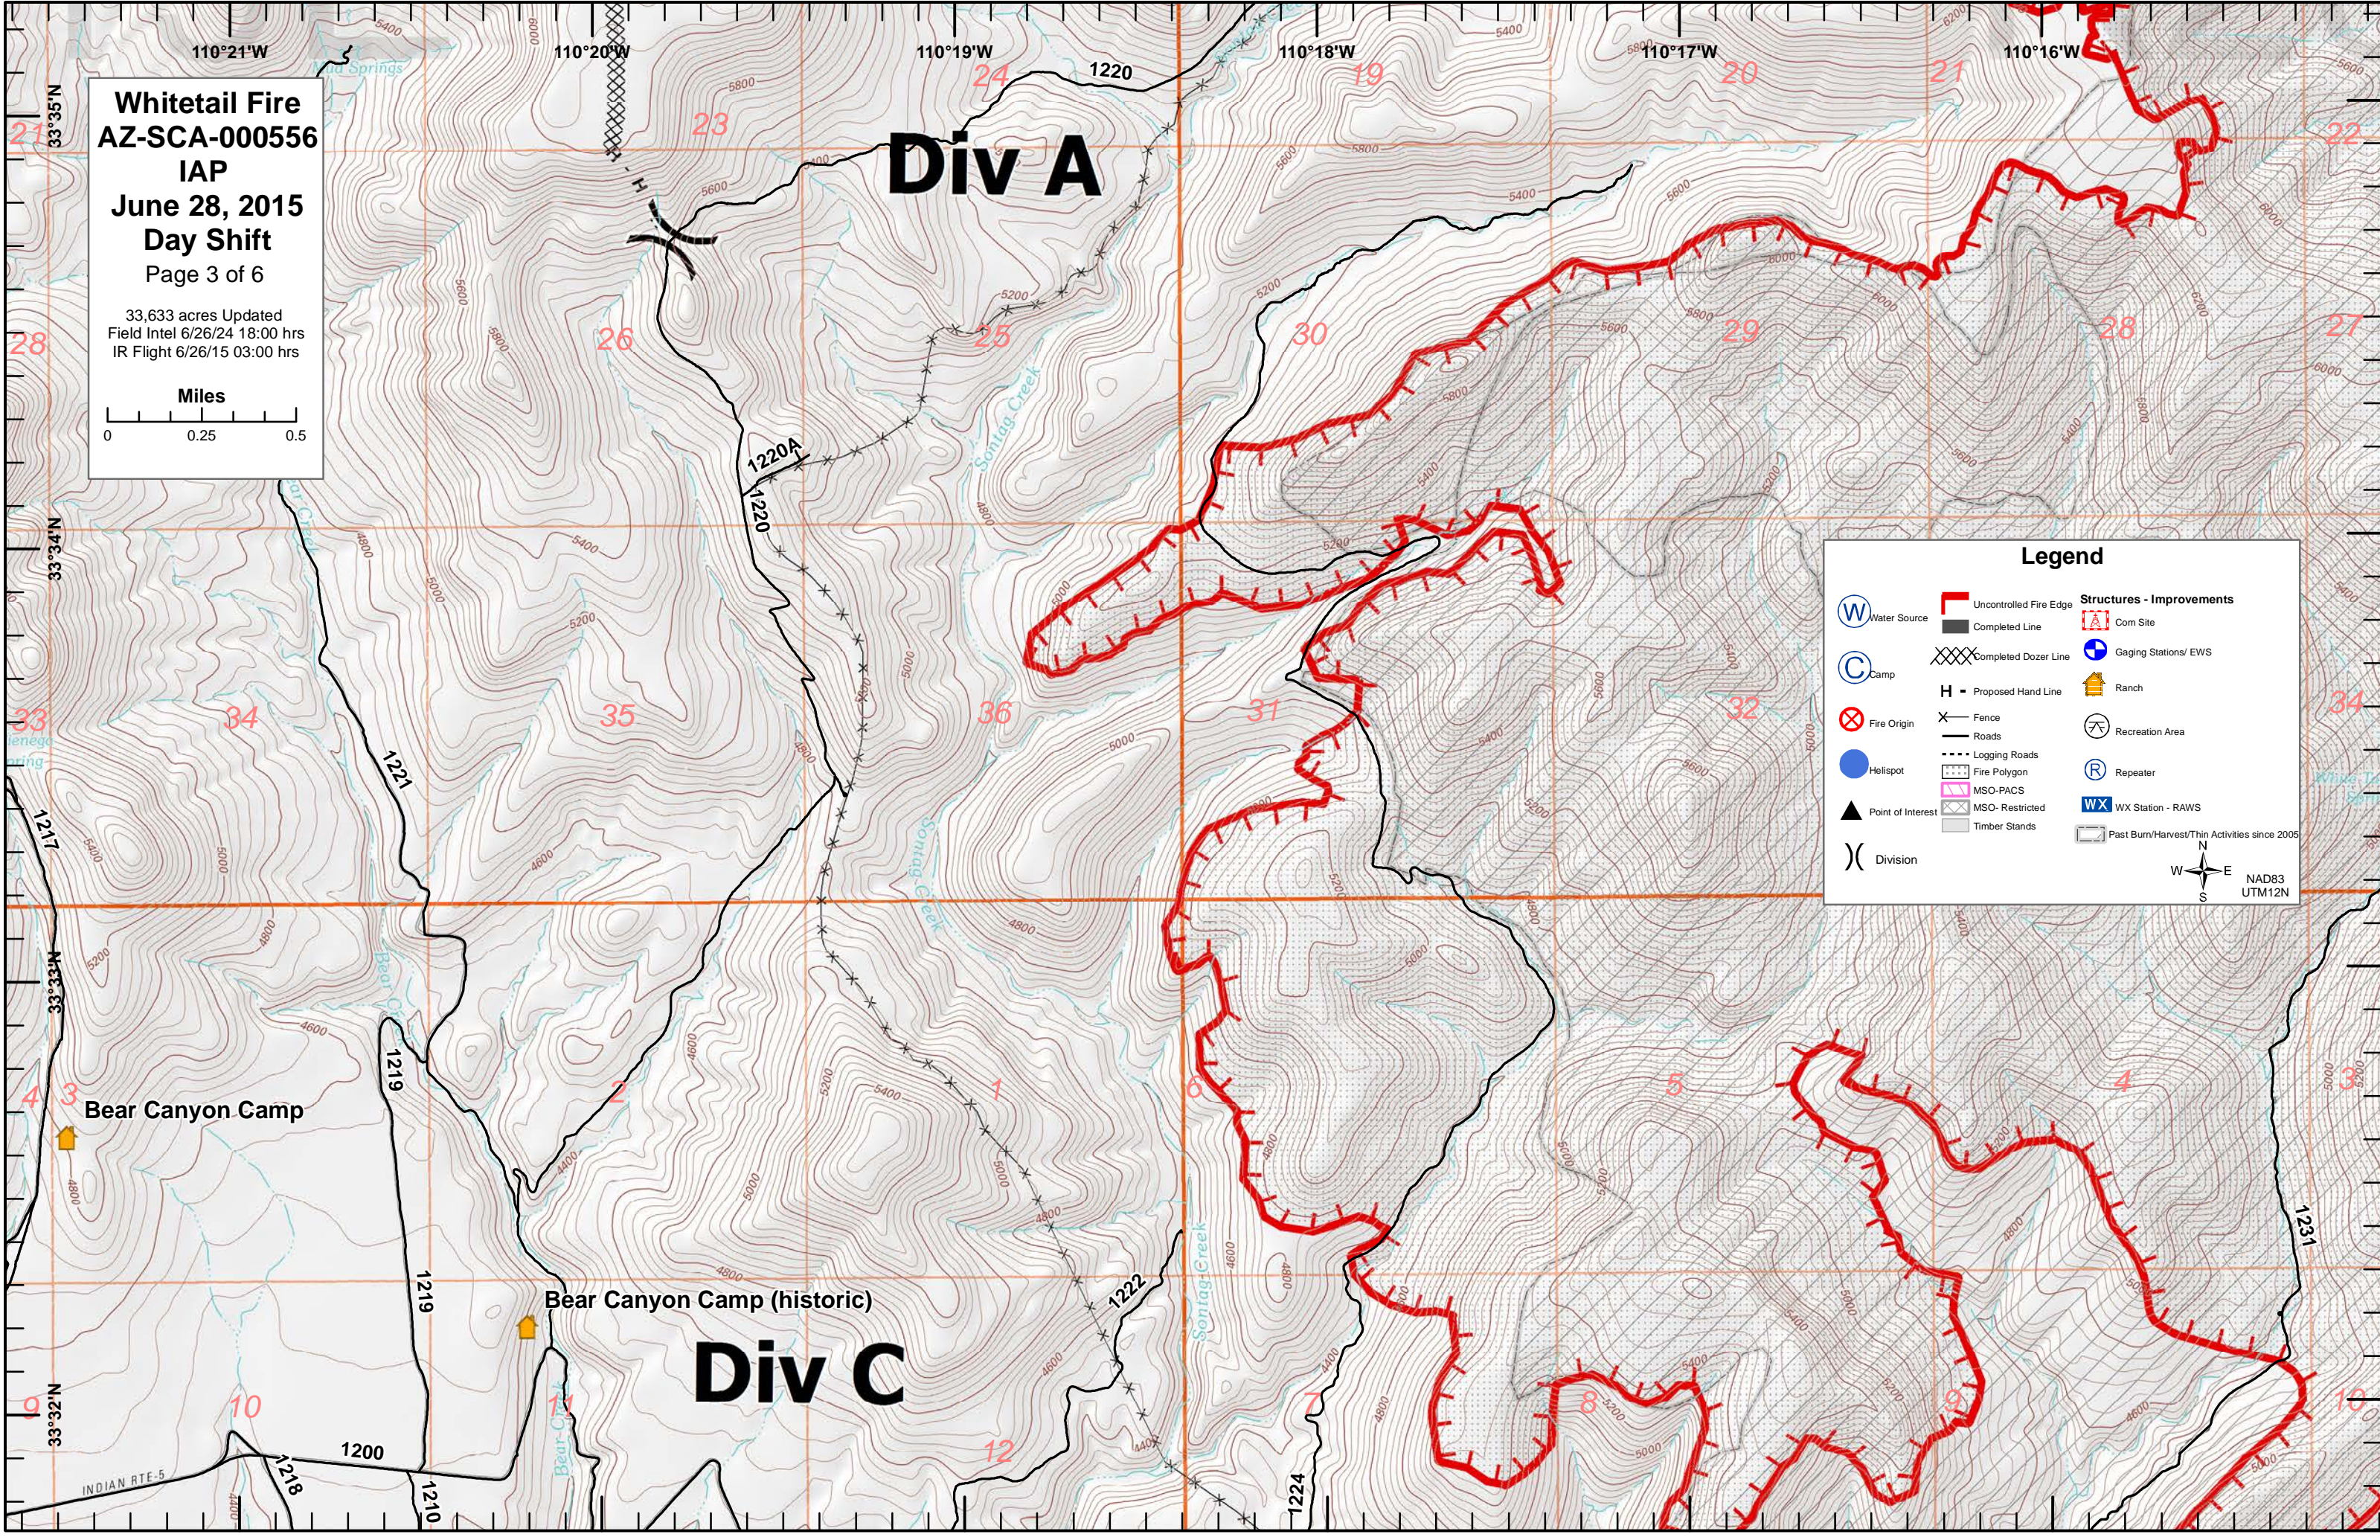

Legend

Water Source	Uncontrolled Fire Edge	Structures - Improvements
Camp	Completed Line	Corn Site
Fire Origin	Completed Dozer Line	Gaging Stations/ EWS
Helispot	Proposed Hand Line	Ranch
Point of Interest	Fence	Recreation Area
Division	Roads	Repeater
	Logging Roads	WX Station - RAWS
	Fire Polygon	Past Burn/Harvest/Thin Activities since 2005
	MSO-PACS	
	MSO-Restricted	
	Timber Stands	

Whitetail Fire
AZ-SCA-000556

IAP
June 28, 2015
Day Shift
Page 3 of 6

33,633 acres Updated
Field Intel 6/26/15 18:00 hrs
IR Flight 6/26/15 03:00 hrs

Div A

Div C

Legend

Water Source	Uncontrolled Fire Edge	Structures - Improvements
Camp	Completed Line	Com Site
Fire Origin	Completed Dozer Line	Gaging Stations/ EWS
Helispot	Proposed Hand Line	Ranch
Point of Interest	Fence	Recreation Area
Division	Roads	Repeater
	Logging Roads	WX Station - RAWS
	Fire Polygon	Past Burn/Harvest/Thin Activities since 2005
	MSO-PACS	
	MSO-Restricted	
	Timber Stands	

NAD83 UTM12N

**Whitetail Fire
AZ-SCA-000556
IAP
June 28, 2015
Day Shift
Page 4 of 6**

33,633 acres Updated
Field Intel 6/26/24 18:00 hrs
IR Flight 6/26/15 03:00 hrs

Legend

Water Source	Uncontrolled Fire Edge	Structures - Improvements
Camp	Completed Line	Corn Site
Fire Origin	Completed Dozer Line	Gaging Stations/ EWS
Helispot	Proposed Hand Line	Ranch
Point of Interest	Fence	Recreation Area
Division	Roads	Repeater
	Logging Roads	WX Station - RAWS
	Fire Polygon	Past Burn/Harvest/Thin Activities since 2005
	MSO-PACS	
	MSO-Restricted	
	Timber Stands	

33,633 acres Updated
 Field Intel 6/26/24 18:00 hrs
 IR Flight 6/26/15 03:00 hrs

Legend

Water Source	Uncontrolled Fire Edge	Structures - Improvements
Camp	Completed Line	Com Site
Fire Origin	Completed Dozer Line	Gaging Stations/ EWS
Helispot	Proposed Hand Line	Ranch
Point of Interest	Fence	Recreation Area
Division	Roads	Repeater
	Logging Roads	WX Station - RAWS
	Fire Polygon	Past Burn/Harvest/Thin Activities since 2005
	MSO-PACS	
	MSO-Restricted	
	Timber Stands	