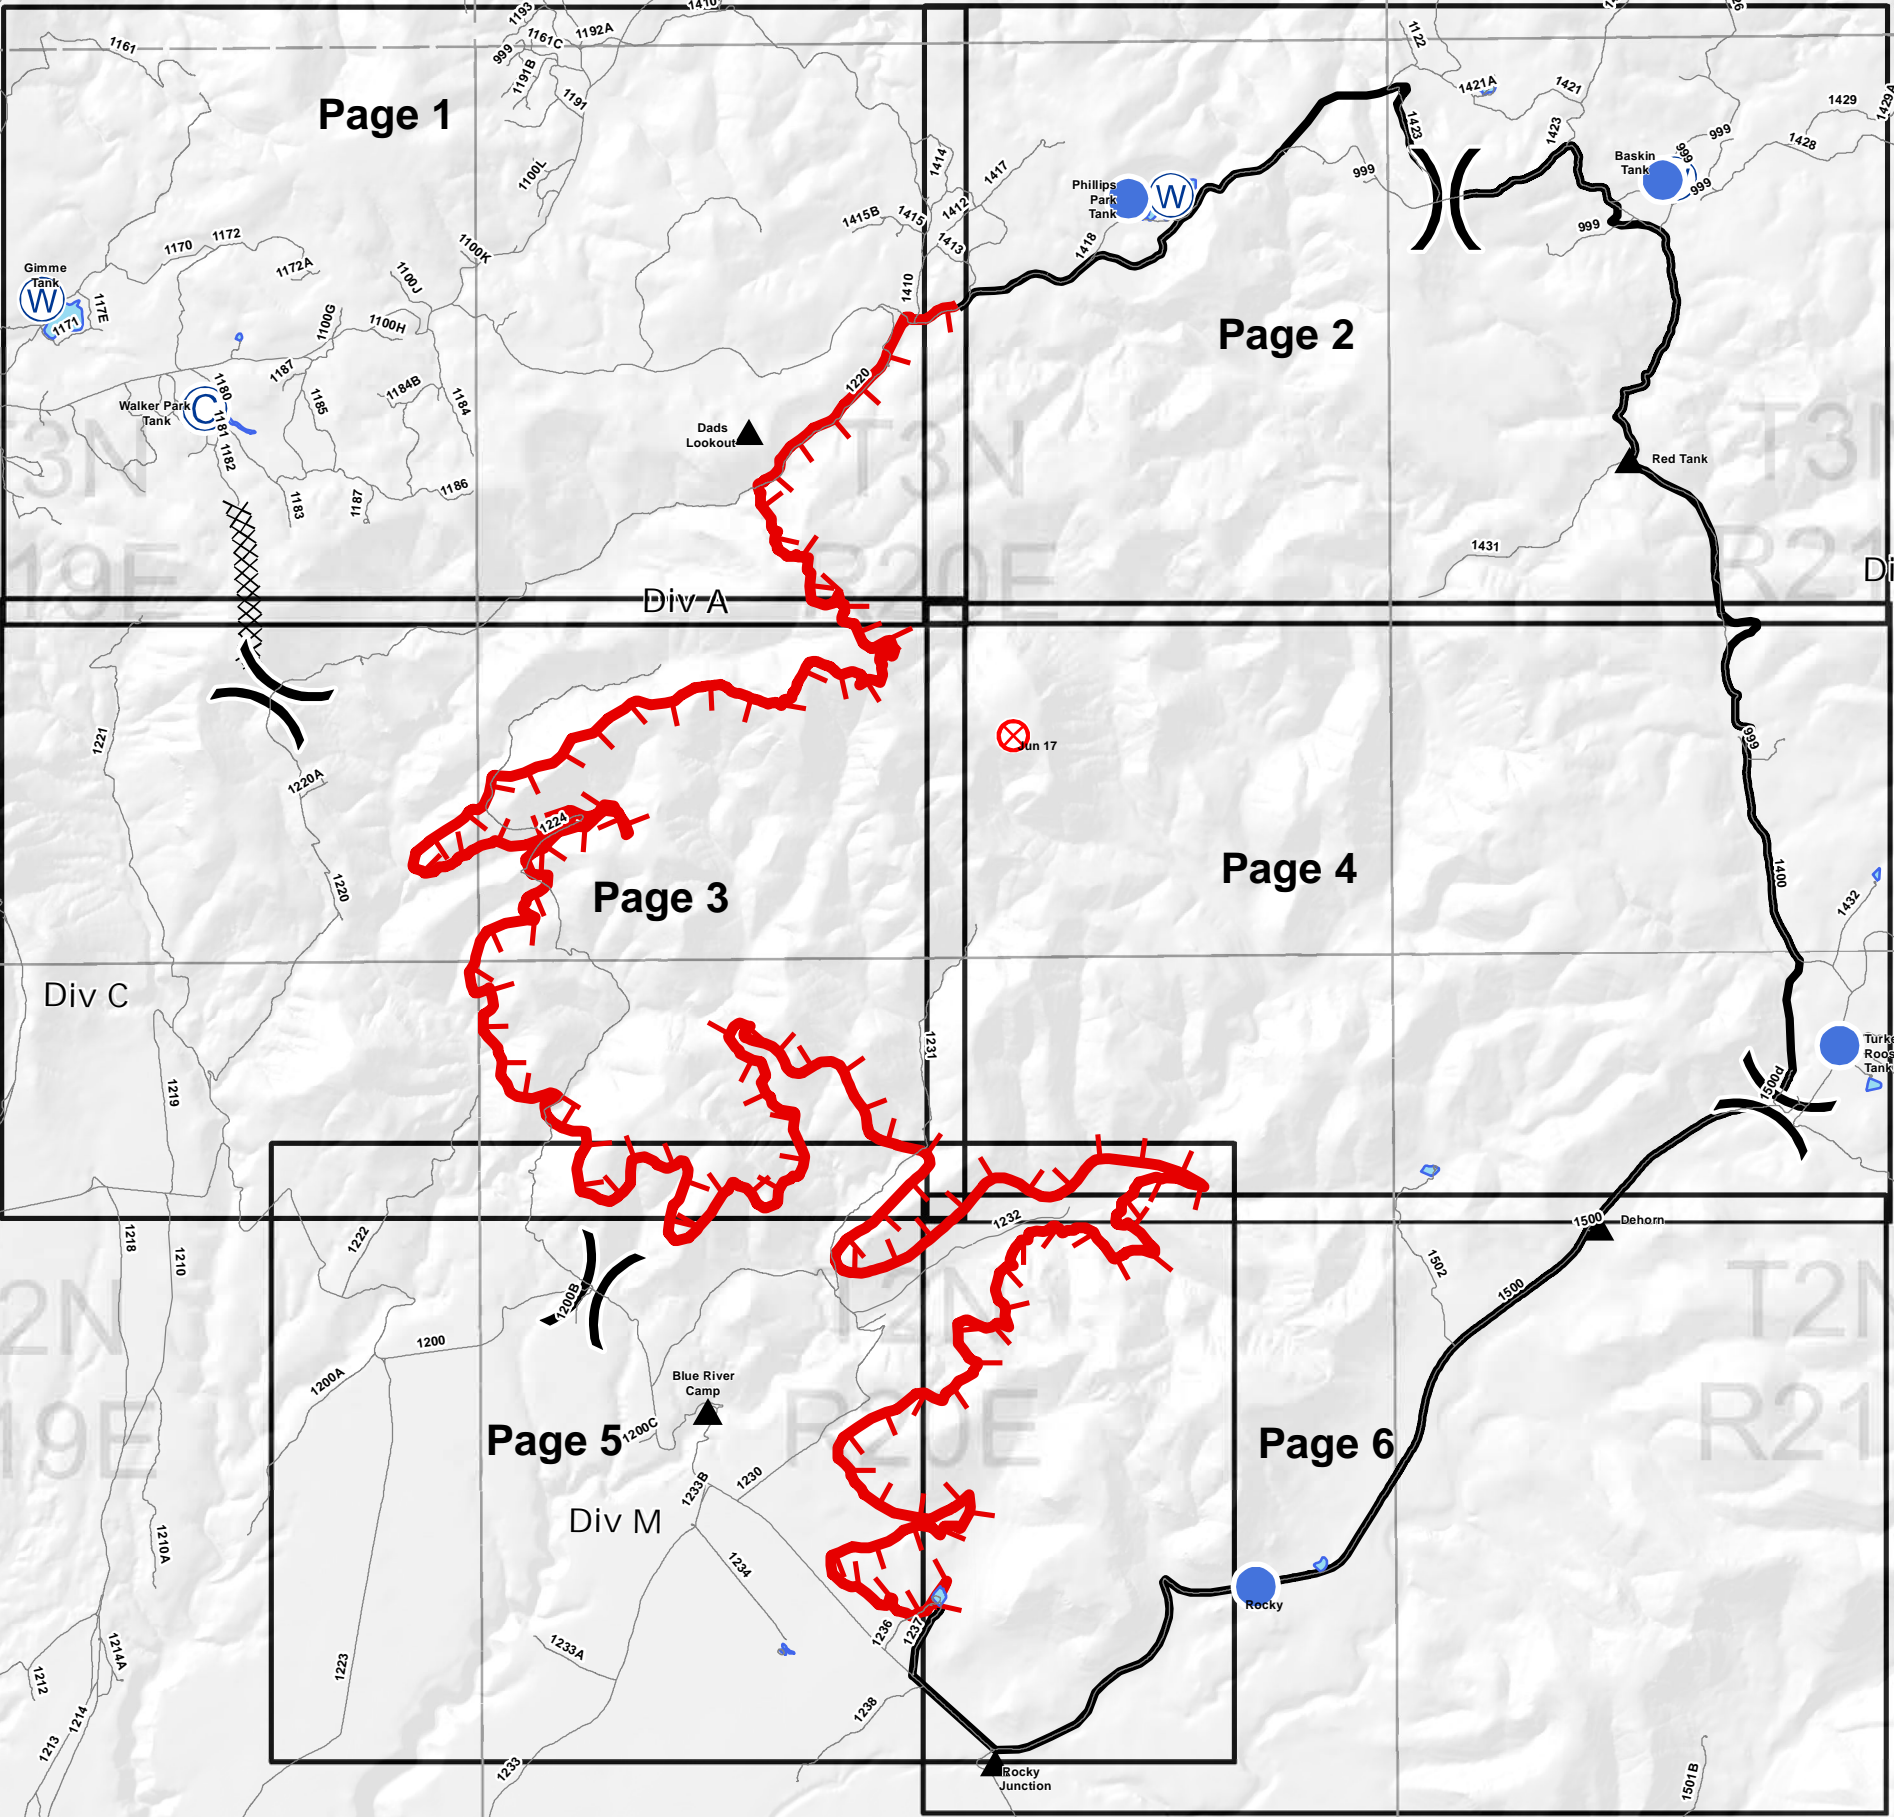

Whitetail Fire
AZ-SCA-000556
IAP
June 28, 2015
Day Shift
Index

33,525 acres
Field Intel 6/26/24 18:00 hrs
IR Flight 6/26/15 03:00 hrs

Legend

- () Division
- (W) Water Source
- (C) Camp
- Helispot
- ⊗ Fire Origin
- ▲ Point of Interest
- Roads
- ▬ Uncontrolled Fire Edge
- ▬ Completed Line
- XXXXX Completed Dozer Line
- H - H Proposed Hand Line

Legend

Water Source	Uncontrolled Fire Edge	Structures - Improvements
Camp	Completed Line	Corn Site
Fire Origin	Completed Dozer Line	Gaging Stations/ EWS
Helispot	Proposed Hand Line	Ranch
Point of Interest	Fence	Recreation Area
Division	Roads	Repeater
	Logging Roads	WX Station - RAWS
	Fire Polygon	Past Burn/Harvest/Thin Activities since 2005
	MSO-PACS	
	MSO-Restricted	
	Timber Stands	