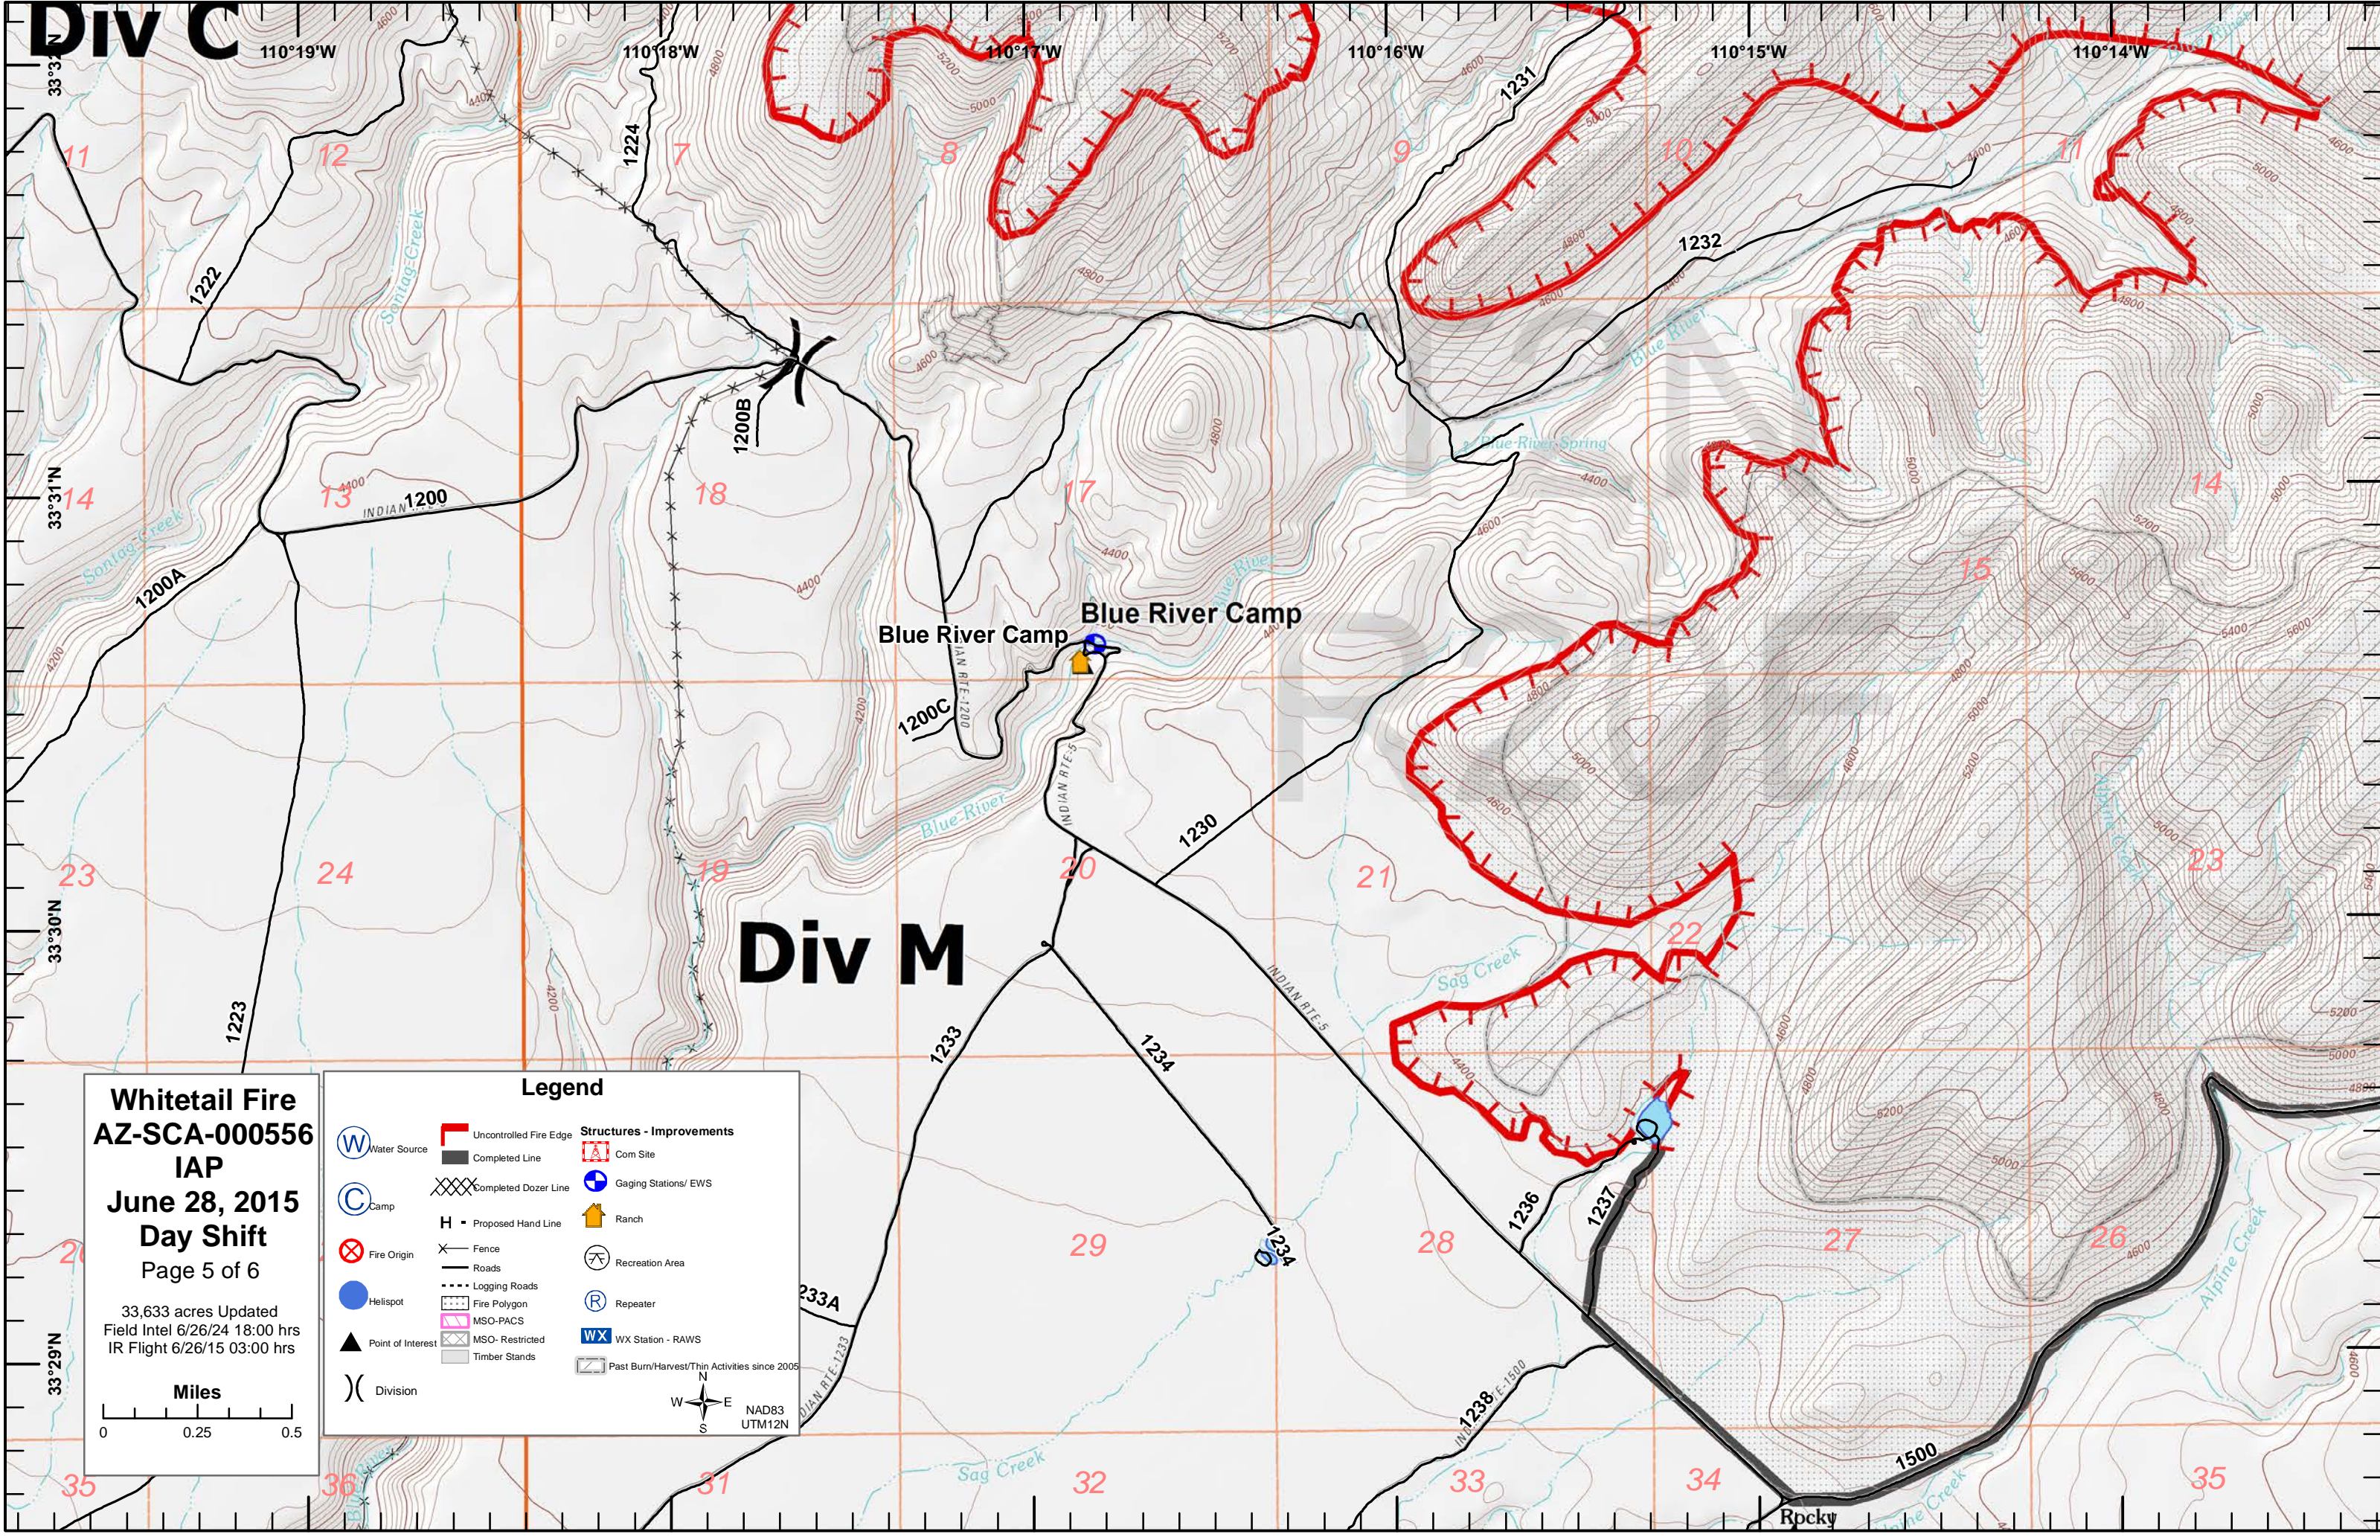

Whitetail Fire
AZ-SCA-000556
IAP
June 28, 2015
Day Shift
Page 5 of 6

33,633 acres Updated
Field Intel 6/26/24 18:00 hrs
IR Flight 6/26/15 03:00 hrs

Legend

Water Source	Uncontrolled Fire Edge	Structures - Improvements
Camp	Completed Line	Com Site
Fire Origin	Completed Dozer Line	Gaging Stations/ EWS
Helispot	Proposed Hand Line	Ranch
Point of Interest	Fence	Recreation Area
Division	Roads	Repeater
	Logging Roads	WX Station - RAWS
	Fire Polygon	Past Burn/Harvest/Thin Activities since 2005
	MSO-PACS	
	MSO-Restricted	
	Timber Stands	

W NAD83
S UTM12N