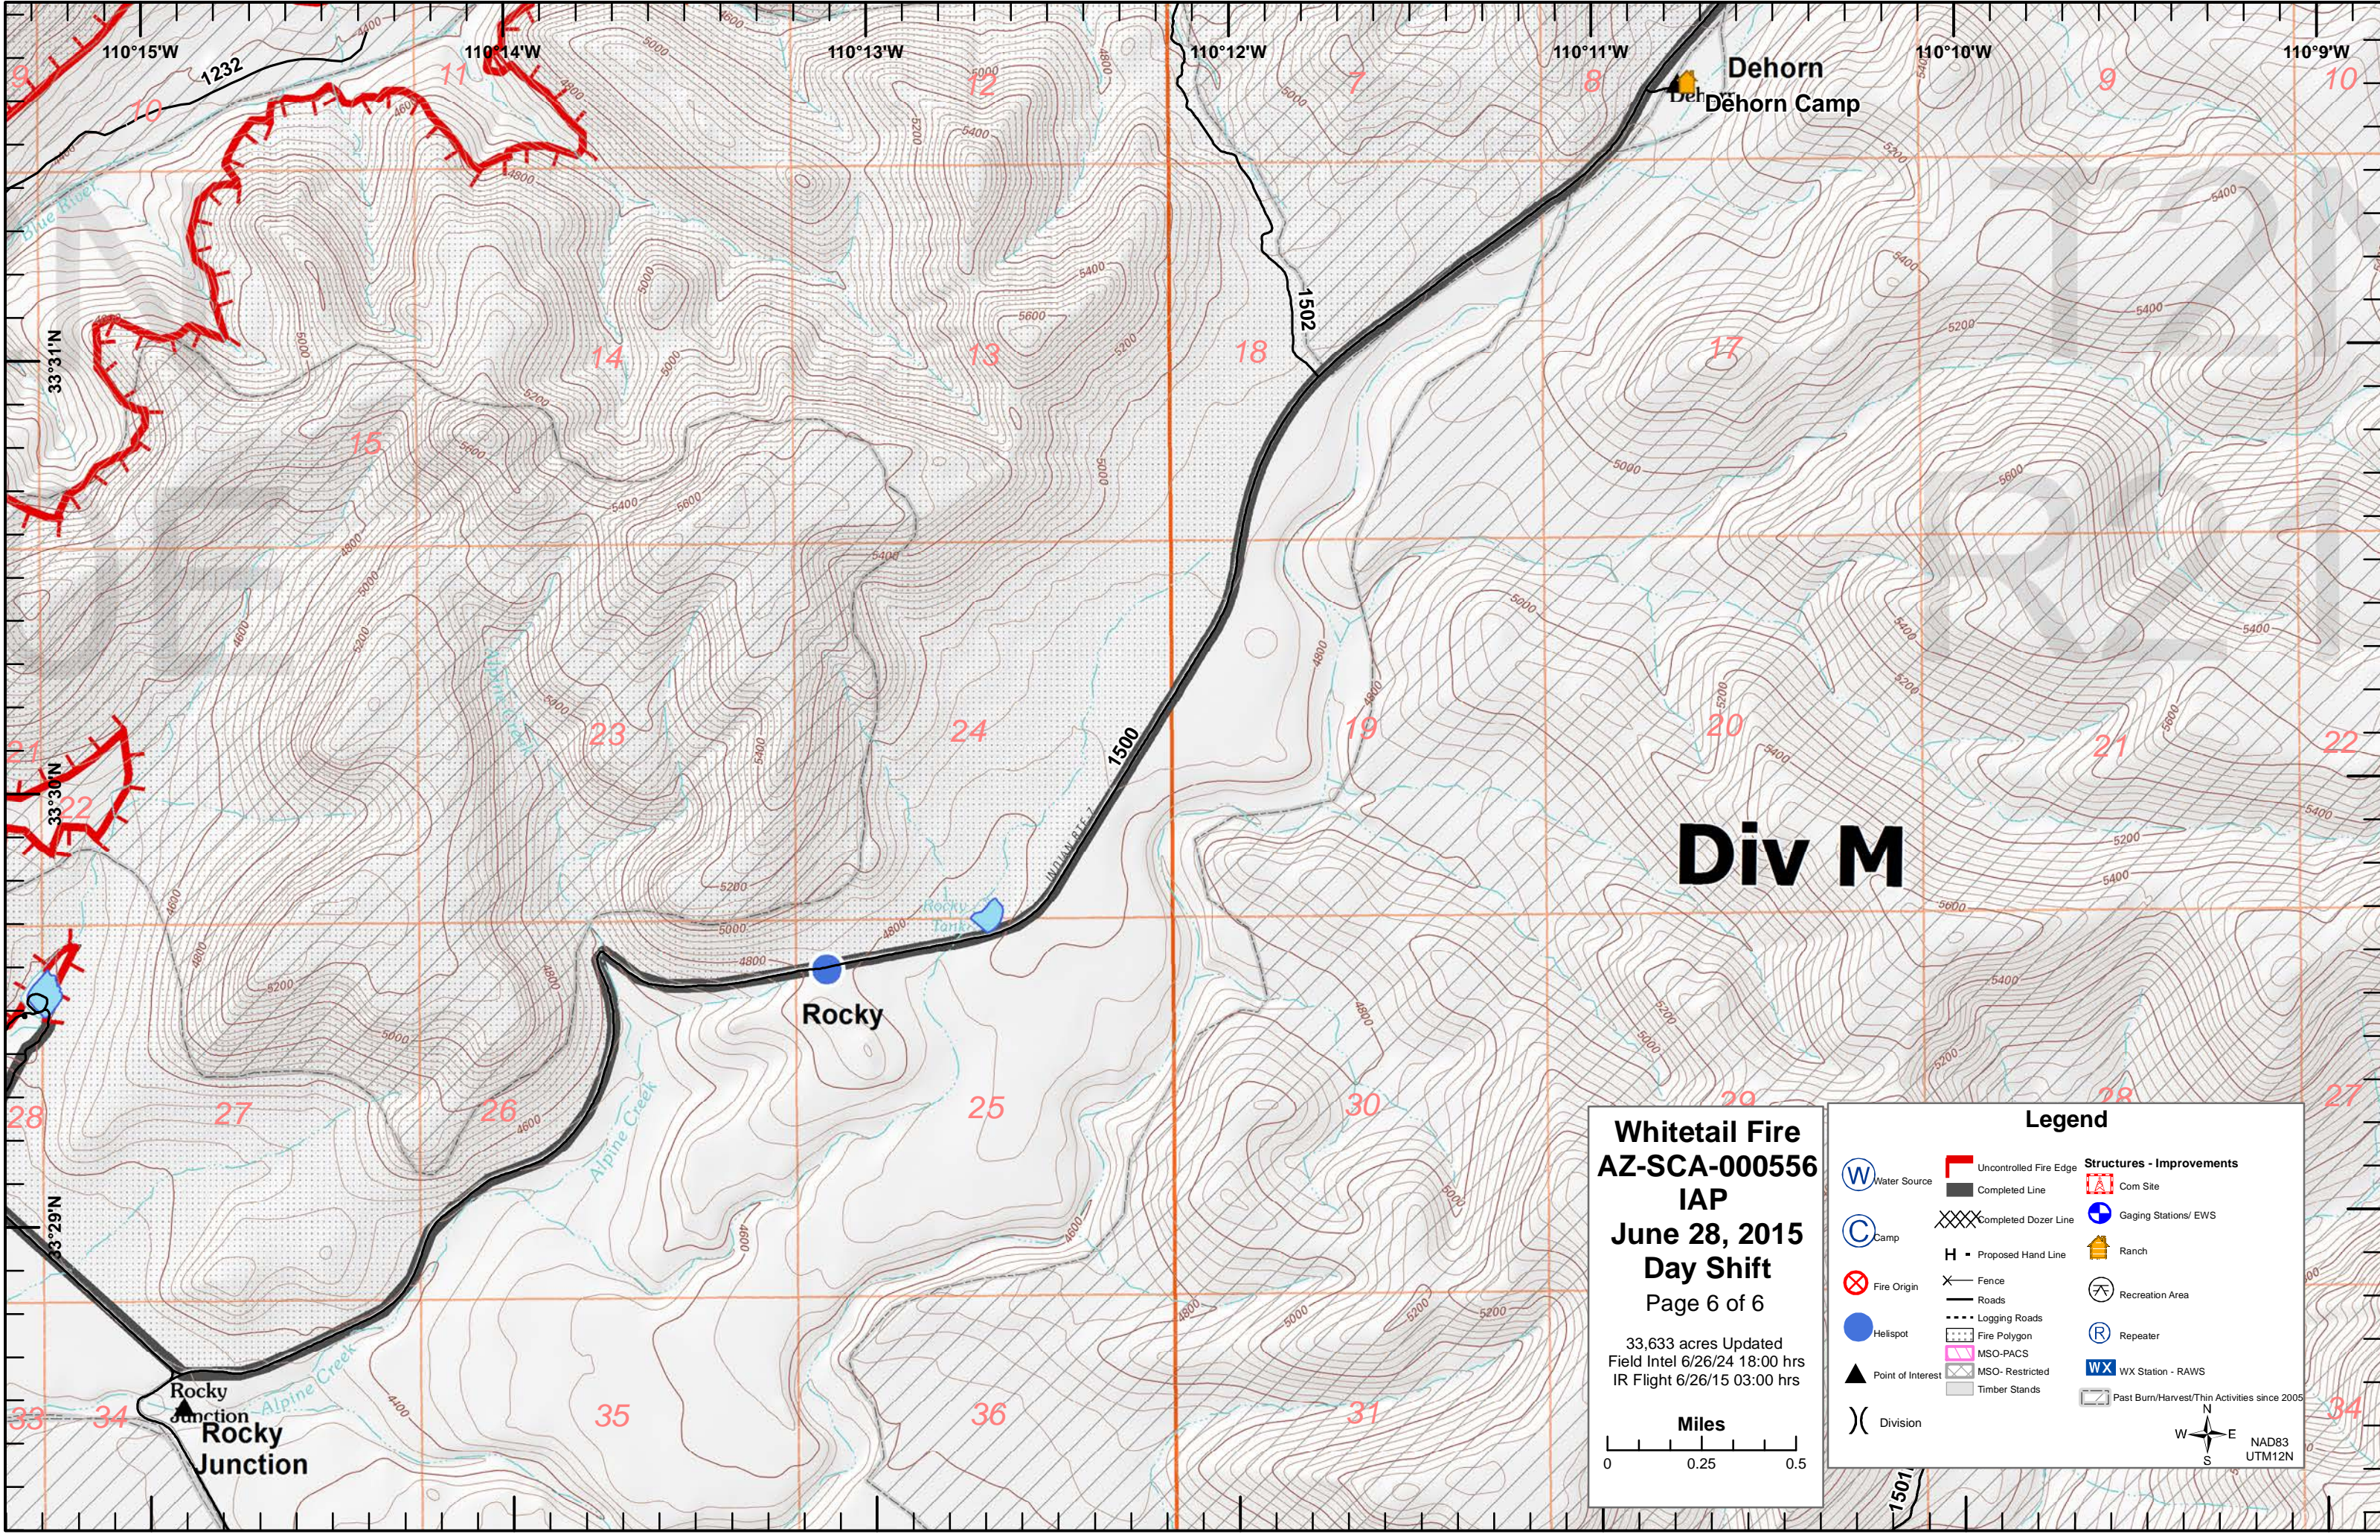

Legend

Water Source	Uncontrolled Fire Edge	Structures - Improvements
Camp	Completed Line	Corn Site
Fire Origin	Completed Dozer Line	Gaging Stations/ EWS
Helispot	Proposed Hand Line	Ranch
Point of Interest	Fence	Recreation Area
Division	Roads	Repeater
	Logging Roads	WX Station - RAWS
	Fire Polygon	Past Burn/Harvest/Thin Activities since 2005
	MSO-PACS	
	MSO-Restricted	
	Timber Stands	

NAD83 UTM12N

**Whitetail Fire
AZ-SCA-000556
IAP
June 28, 2015
Day Shift
Page 4 of 6**

33,633 acres Updated
Field Intel 6/26/24 18:00 hrs
IR Flight 6/26/15 03:00 hrs

Legend

Water Source	Uncontrolled Fire Edge	Structures - Improvements
Camp	Completed Line	Corn Site
Fire Origin	Completed Dozer Line	Gaging Stations/ EWS
Helispot	Proposed Hand Line	Ranch
Point of Interest	Fence	Recreation Area
Division	Roads	Repeater
	Logging Roads	WX Station - RAWS
	Fire Polygon	Past Burn/Harvest/Thin Activities since 2005
	MSO-PACS	
	MSO-Restricted	
	Timber Stands	

33,633 acres Updated
 Field Intel 6/26/24 18:00 hrs
 IR Flight 6/26/15 03:00 hrs

Legend

Water Source	Uncontrolled Fire Edge	Structures - Improvements
Camp	Completed Line	Com Site
Fire Origin	Completed Dozer Line	Gaging Stations/ EWS
Helispot	Proposed Hand Line	Ranch
Point of Interest	Fence	Recreation Area
Division	Roads	Repeater
	Logging Roads	WX Station - RAWS
	Fire Polygon	Past Burn/Harvest/Thin Activities since 2005
	MSO-PACS	
	MSO-Restricted	
	Timber Stands	

W NAD83
 S UTM12N

Dehorn
Dehorn Camp

Div M

Rocky

Rocky
Junction
Rocky
Junction

Whitetail Fire
AZ-SCA-000556
IAP
June 28, 2015
Day Shift
 Page 6 of 6

33,633 acres Updated
 Field Intel 6/26/15 18:00 hrs
 IR Flight 6/26/15 03:00 hrs