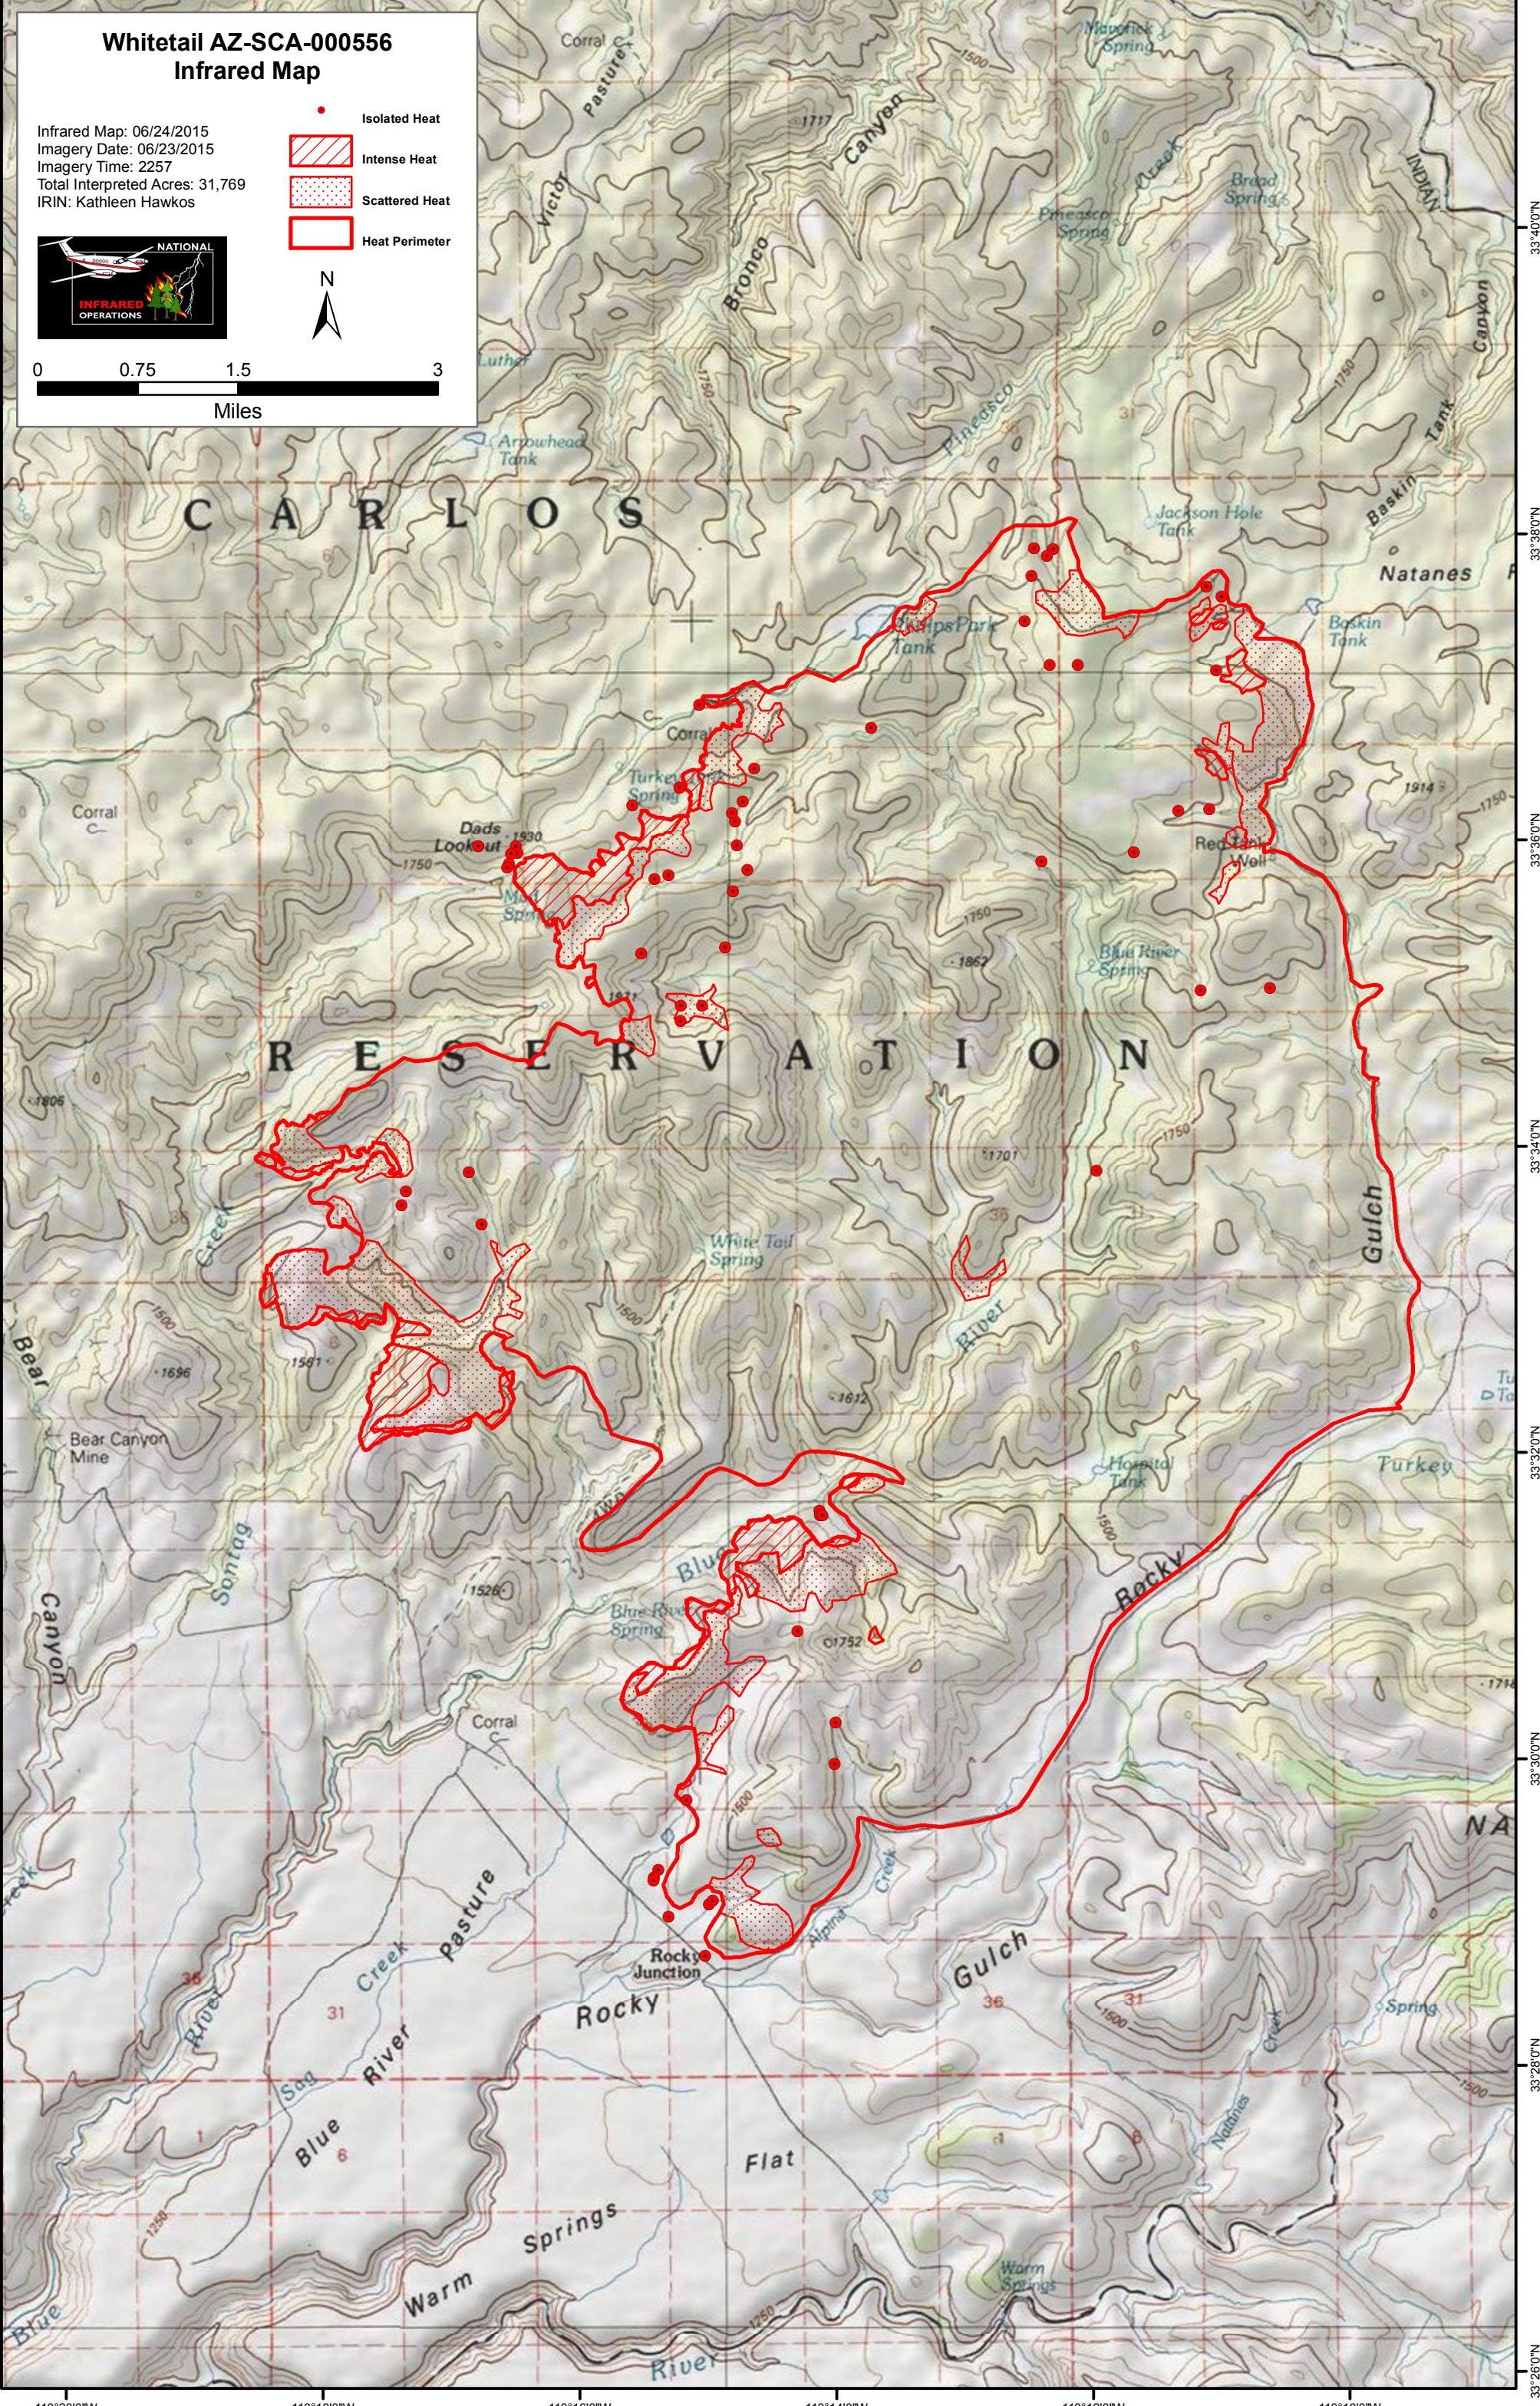

110°20'0"W 110°18'0"W 110°16'0"W 110°14'0"W 110°12'0"W 110°10'0"W

Whitetail AZ-SCA-000556 Infrared Map

Infrared Map: 06/24/2015
Imagery Date: 06/23/2015
Imagery Time: 2257
Total Interpreted Acres: 31,769
IRIN: Kathleen Hawkos

- Isolated Heat
- Intense Heat
- Scattered Heat
- Heat Perimeter

33°40'0"N
33°38'0"N
33°36'0"N
33°34'0"N
33°32'0"N
33°30'0"N
33°28'0"N
33°26'0"N

33°40'0"N
33°38'0"N
33°36'0"N
33°34'0"N
33°32'0"N
33°30'0"N
33°28'0"N
33°26'0"N

110°20'0"W 110°18'0"W 110°16'0"W 110°14'0"W 110°12'0"W 110°10'0"W