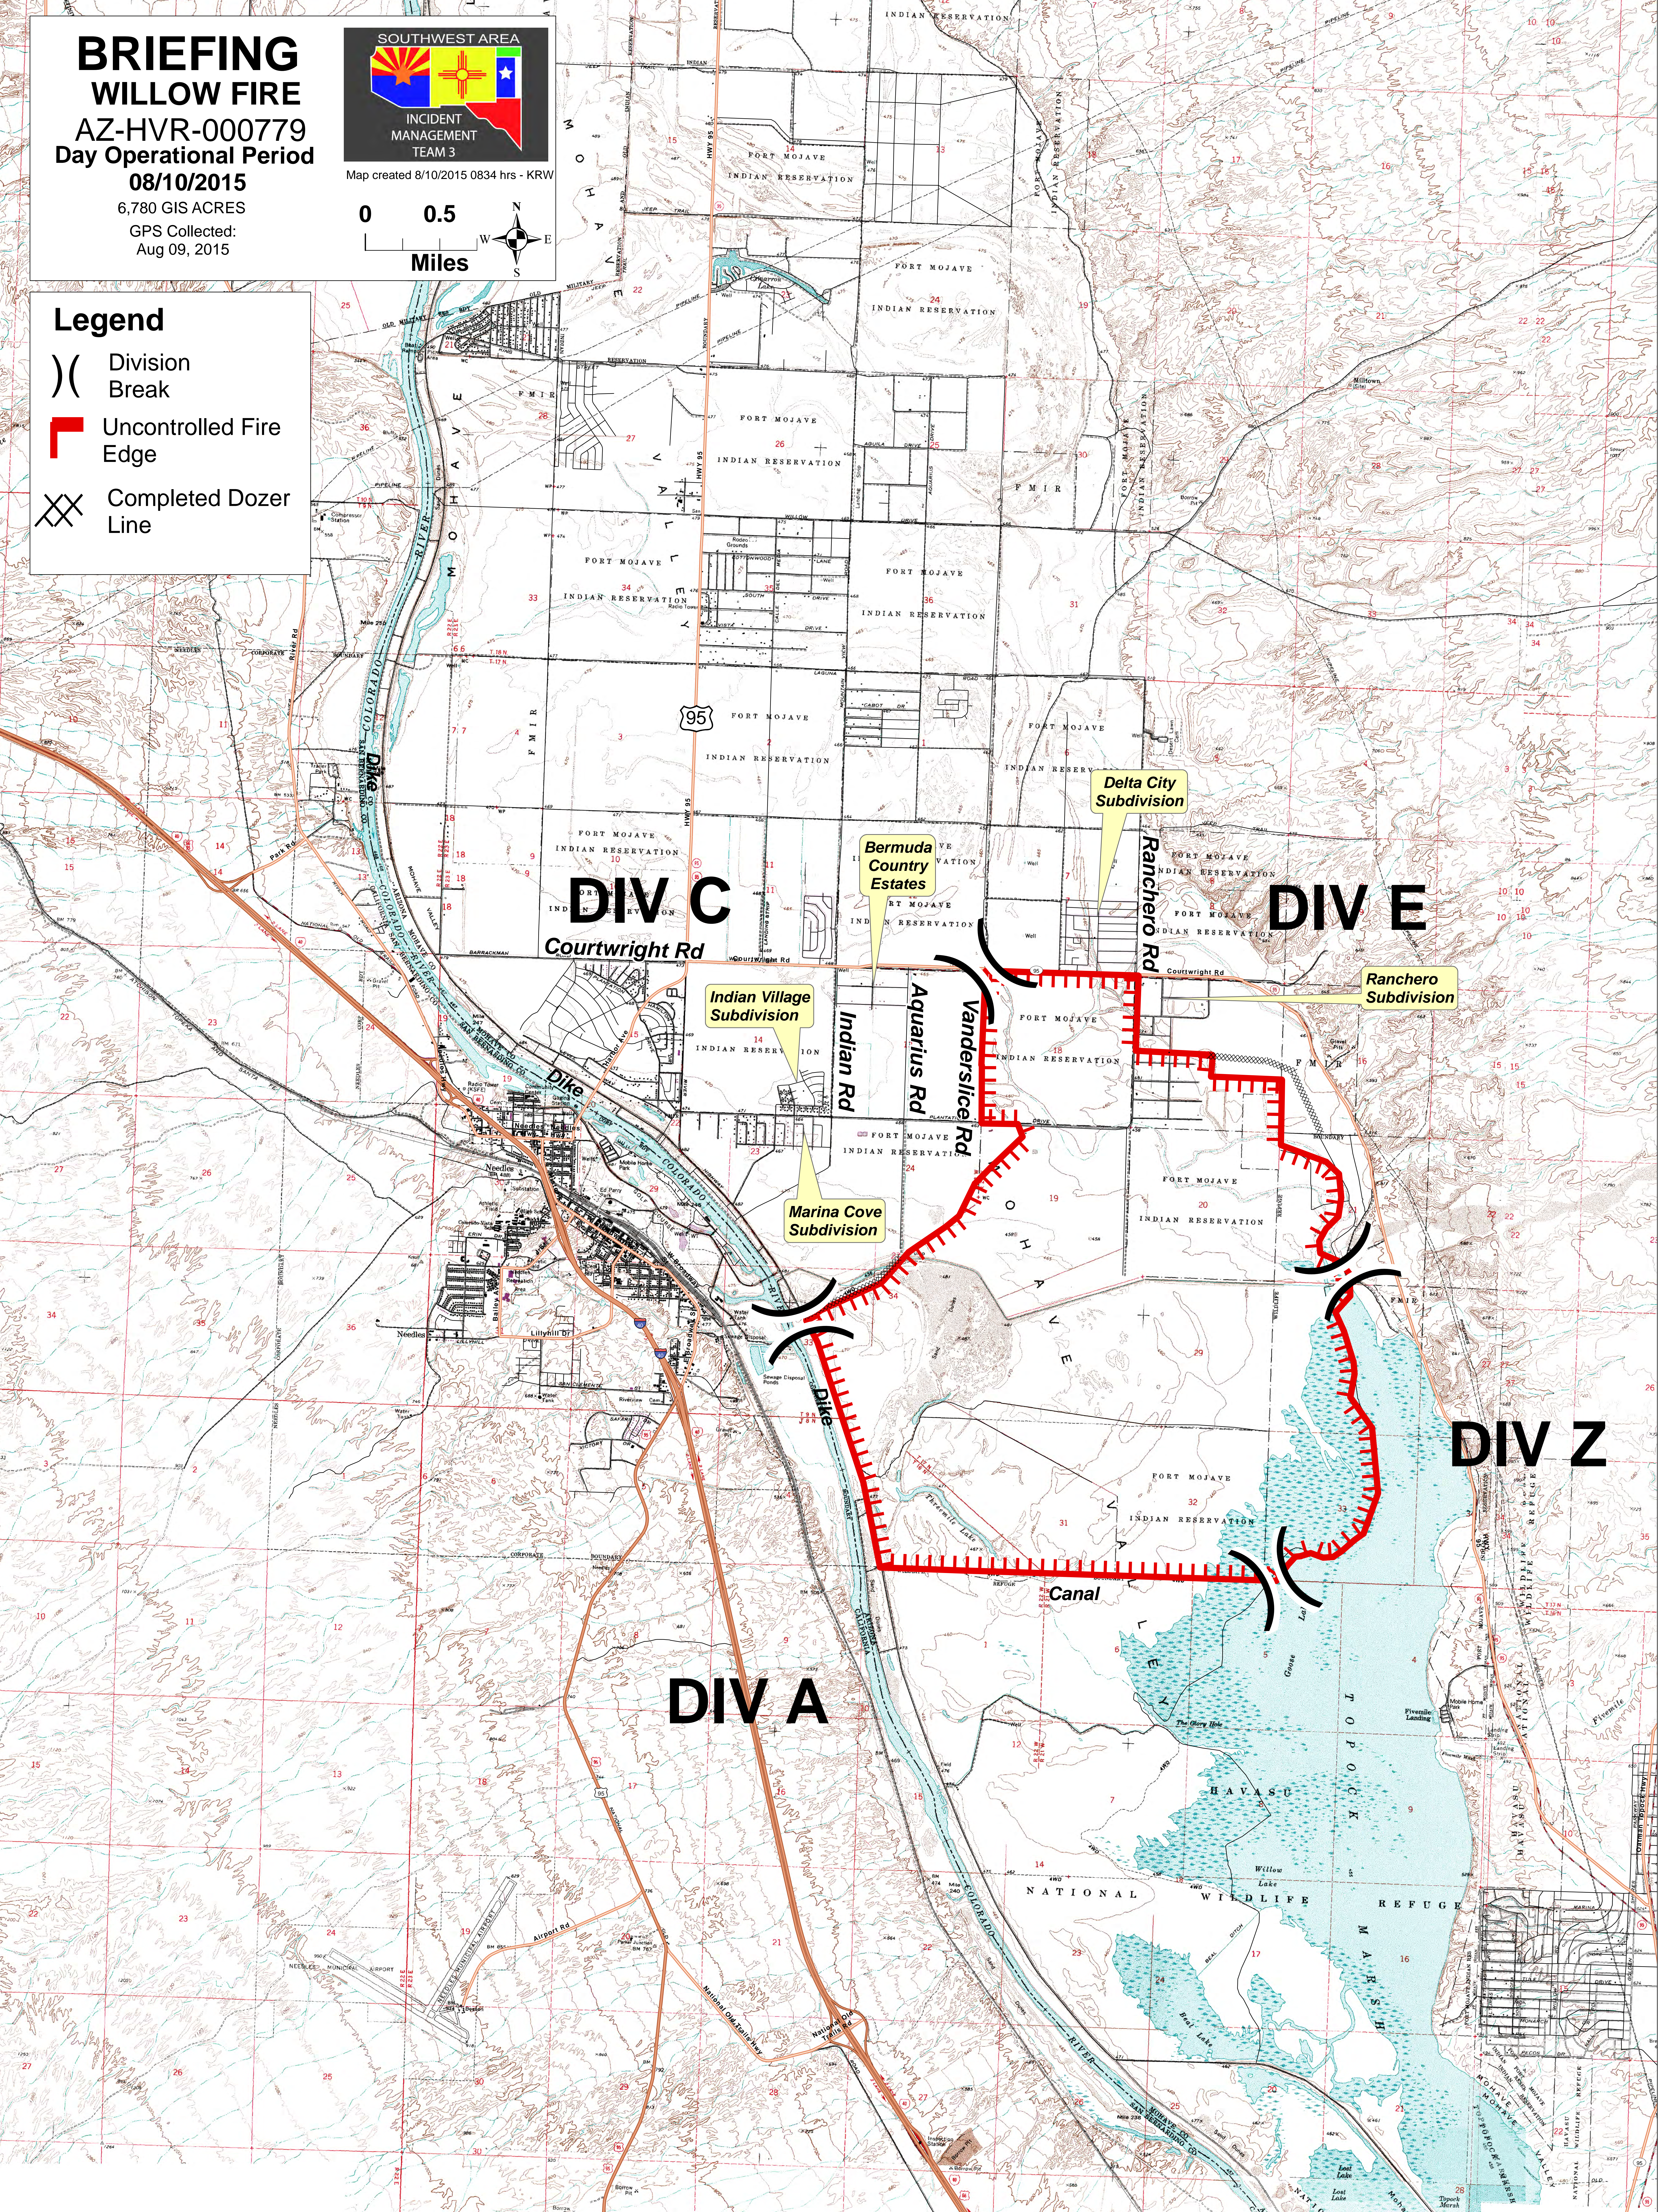

BRIEFING

WILLOW FIRE

AZ-HVR-000779
Day Operational Period
08/10/2015
6,780 GIS ACRES
GPS Collected:
Aug 09, 2015

Map created 8/10/2015 0834 hrs - KRW

Legend

- Division Break
- Uncontrolled Fire Edge
- Completed Dozer Line

DIV C

DIV E

DIV A

DIV Z

Delta City Subdivision

Bermuda Country Estates

Indian Village Subdivision

Marina Cove Subdivision

Rancho Subdivision