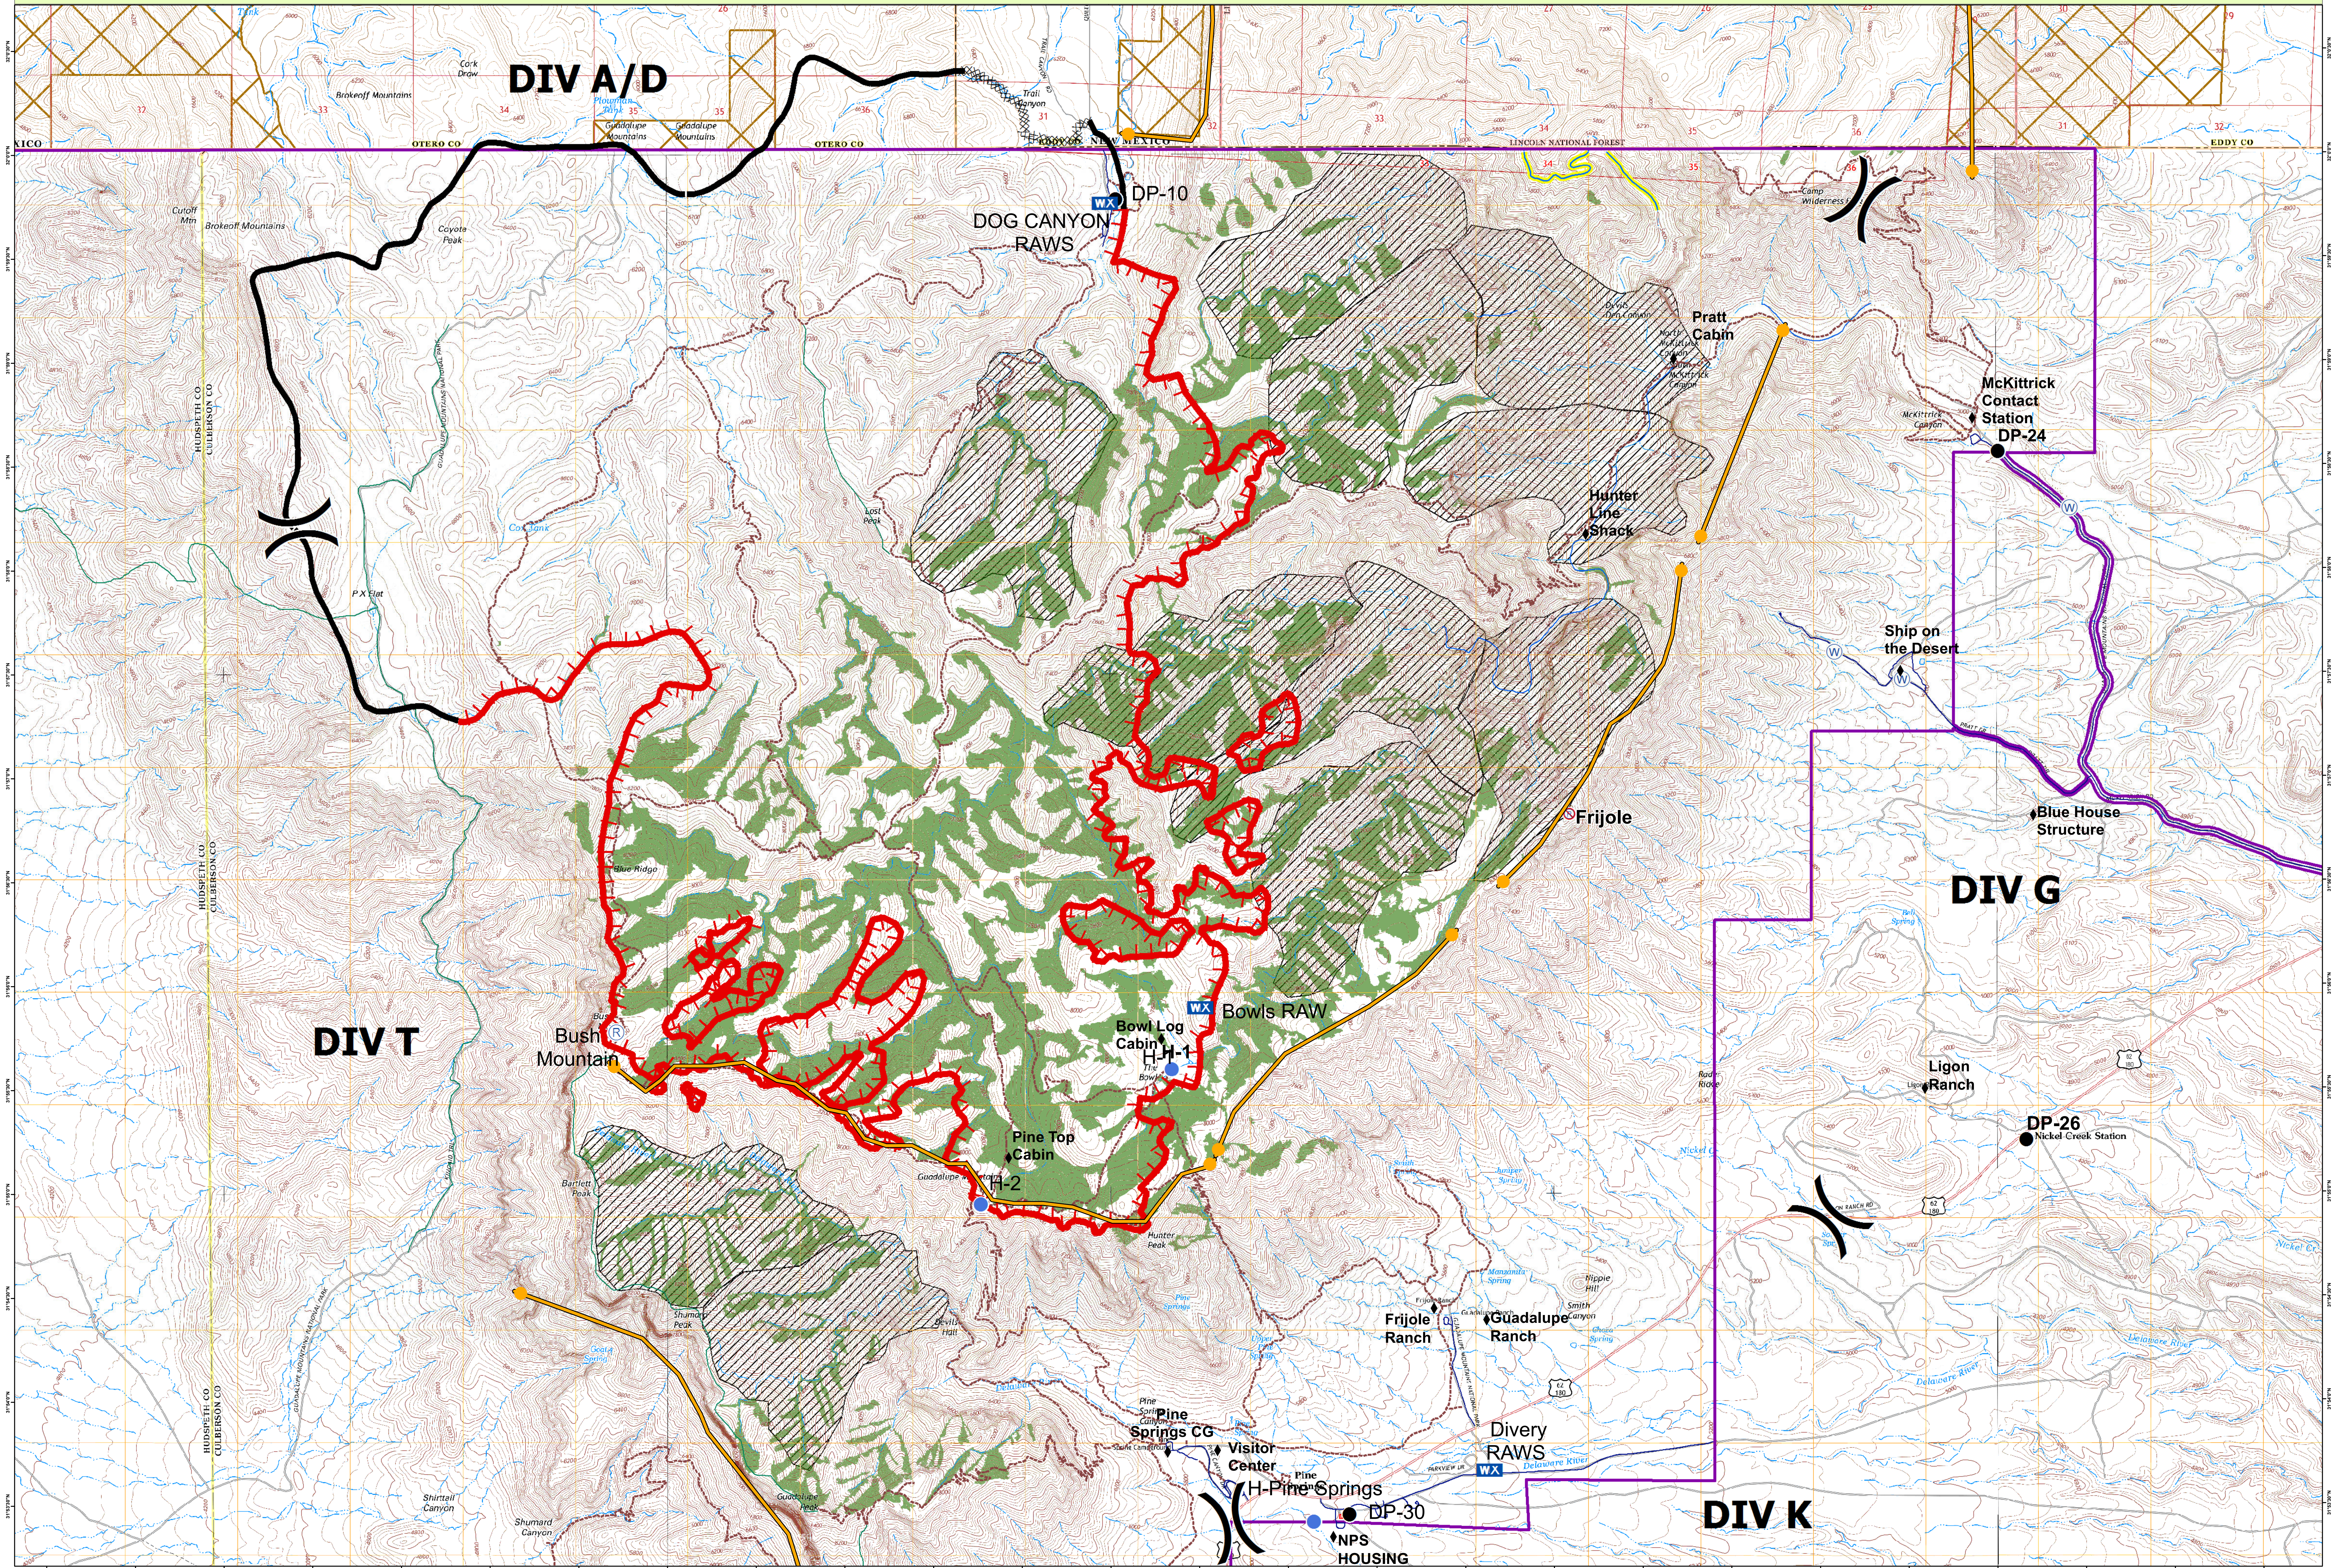

BRIEFING

May 26, 2016; 0600 Hrs; 13,592 Acres

COYOTE FIRE TX-GUP-000208

- Division
- Uncontrolled Fire Edge
- Completed Dozer Line
- Completed Line
- Drop Point
- Helispot
- Mobile Weather Unit
- Repeater
- Water Source
- Repeater - Non USE
- vars
- Driveable Roads
- Non Driveable Roads
- Trails Official
- Permanent Stream
- Permanent Stream - NO retardant
- Guadalupe Mtn NP
- BLM Land
- Mixed Conifer
- Owl PAC