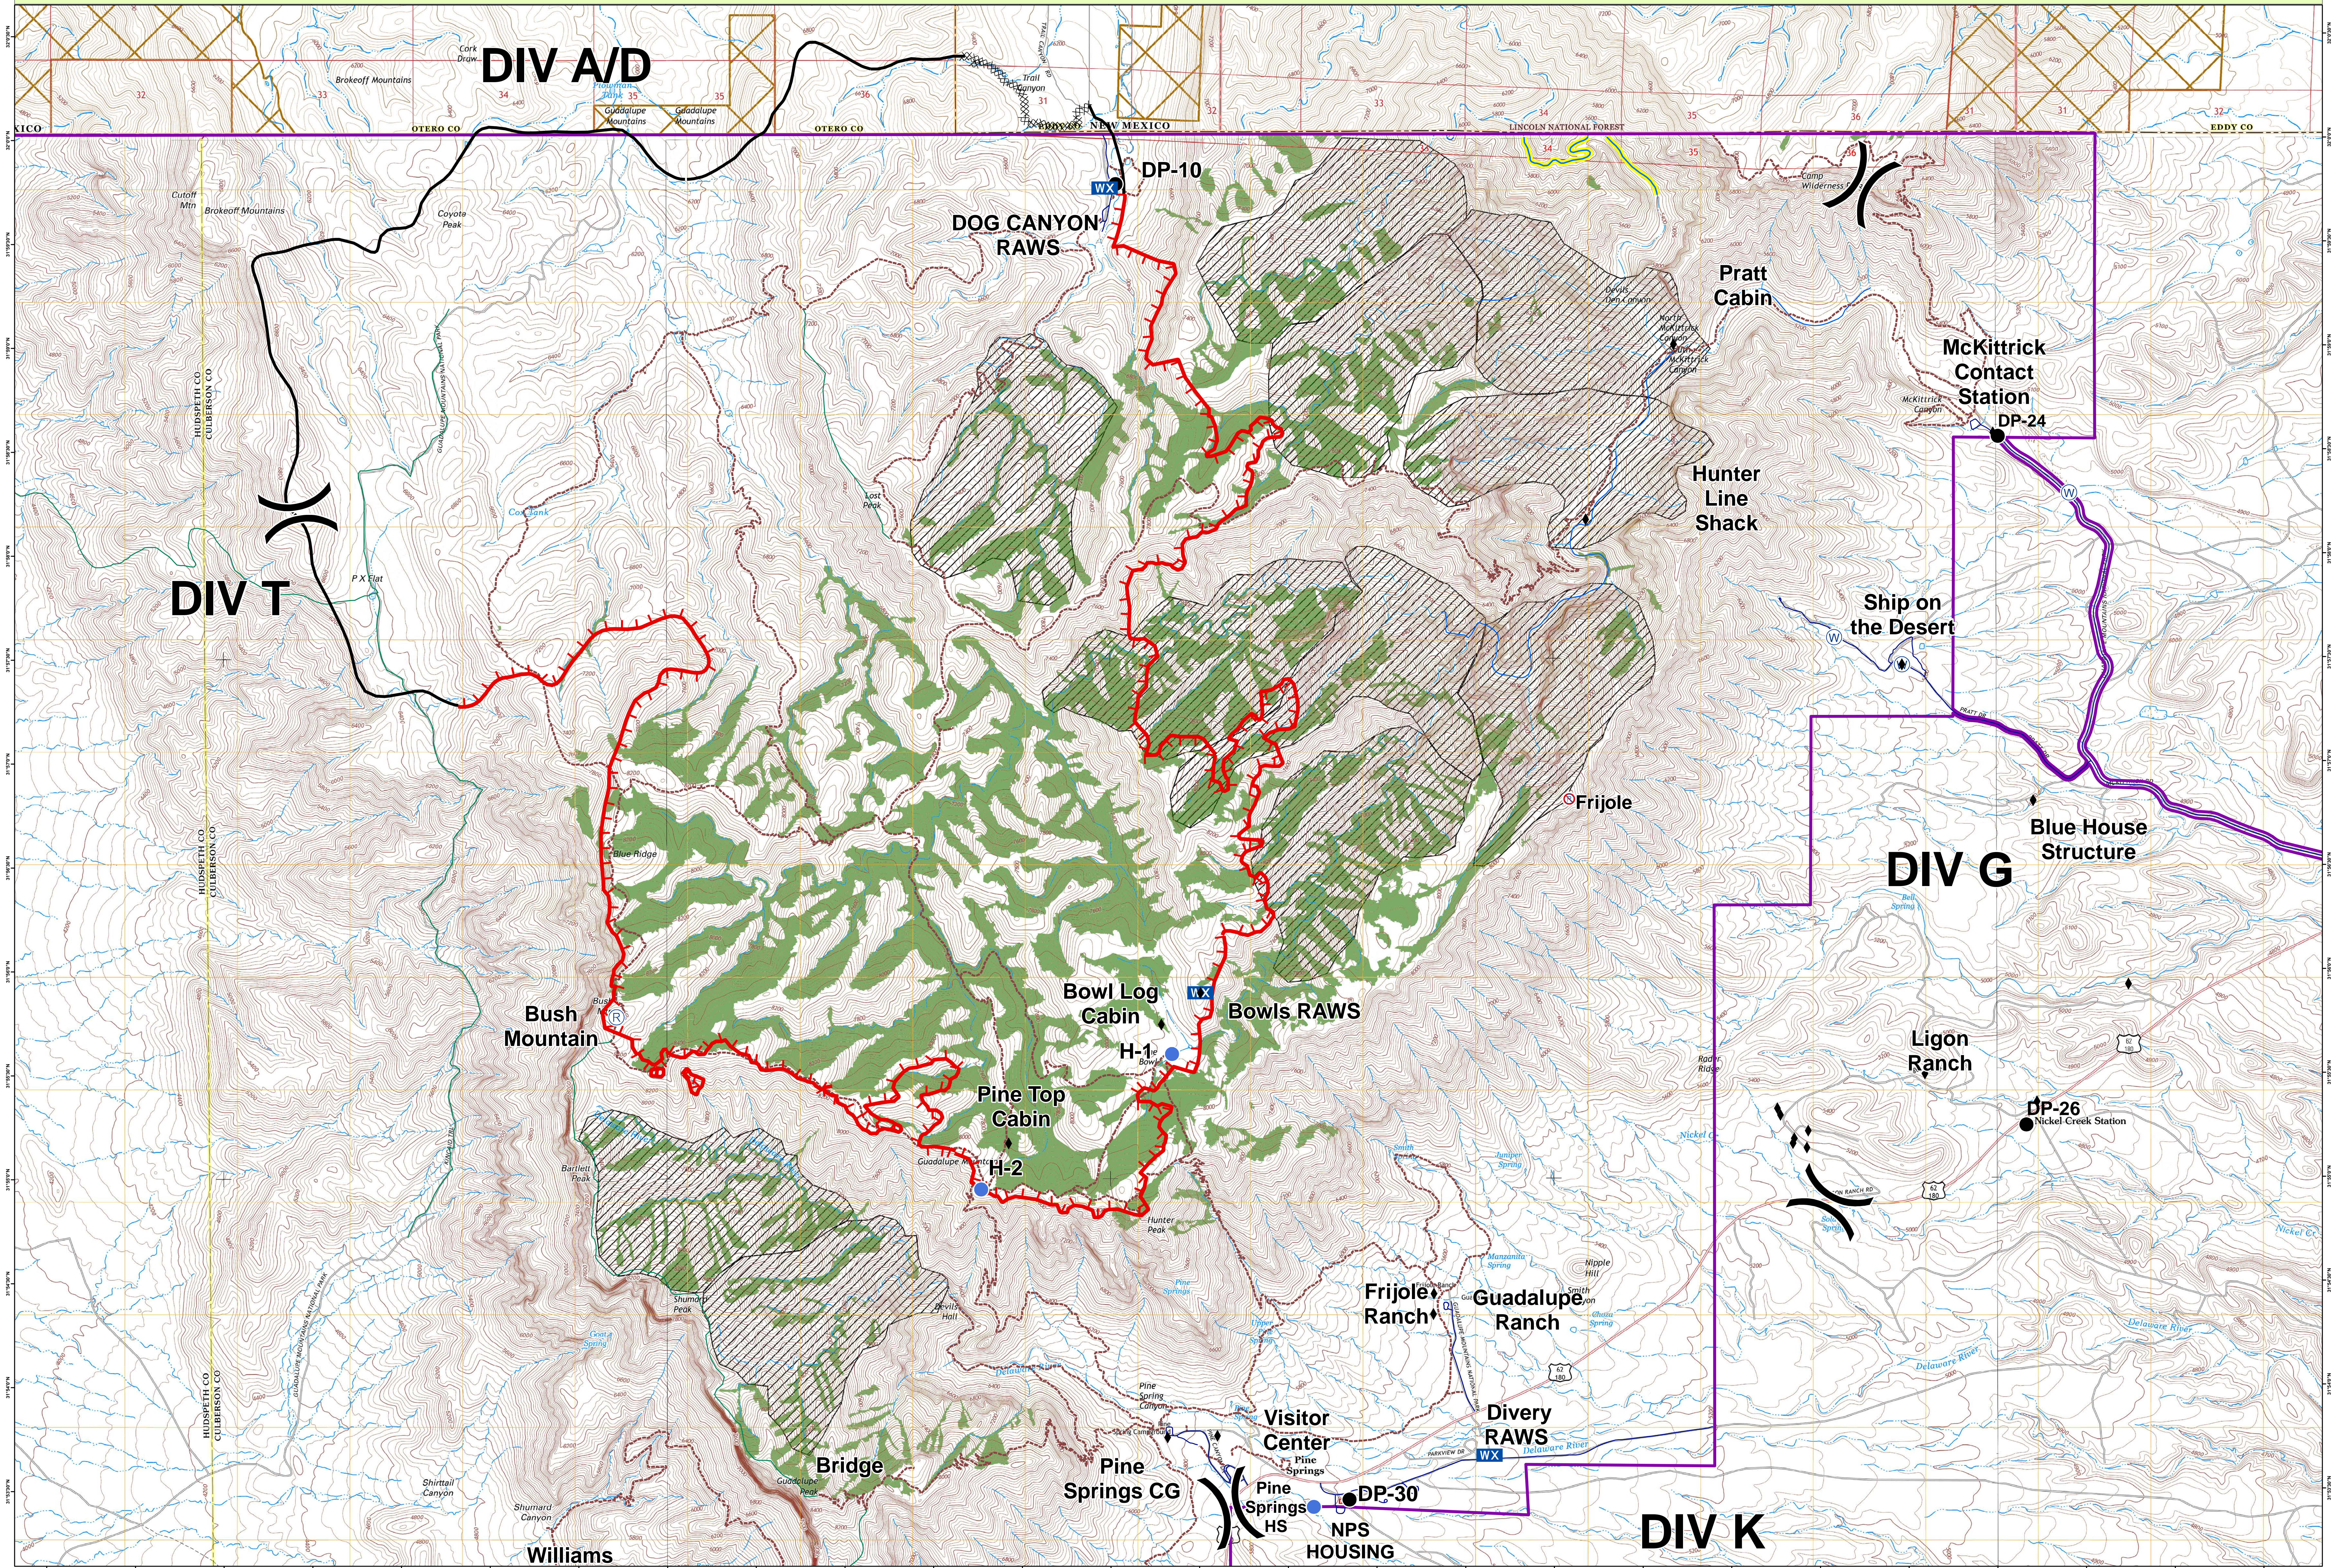

OPERATIONS

May 27, 2016; 0600 Hrs; 14,351 Acres

COYOTE FIRE TX-GUP-023461

- Division
- Uncontrolled Fire Edge
- Completed Dozer Line
- Completed Line
- Drop Point
- Helispot
- Mobile Weather Unit
- Repeater
- Water Source
- Repeater - Non USE
- vars
- Driveable Roads
- Non Driveable Roads
- Trails Official
- Permanent Stream
- Permanent Stream - NO retardant
- Guadalupe Mtn NP
- BLM Land
- Mixed Conifer
- Owl PAC