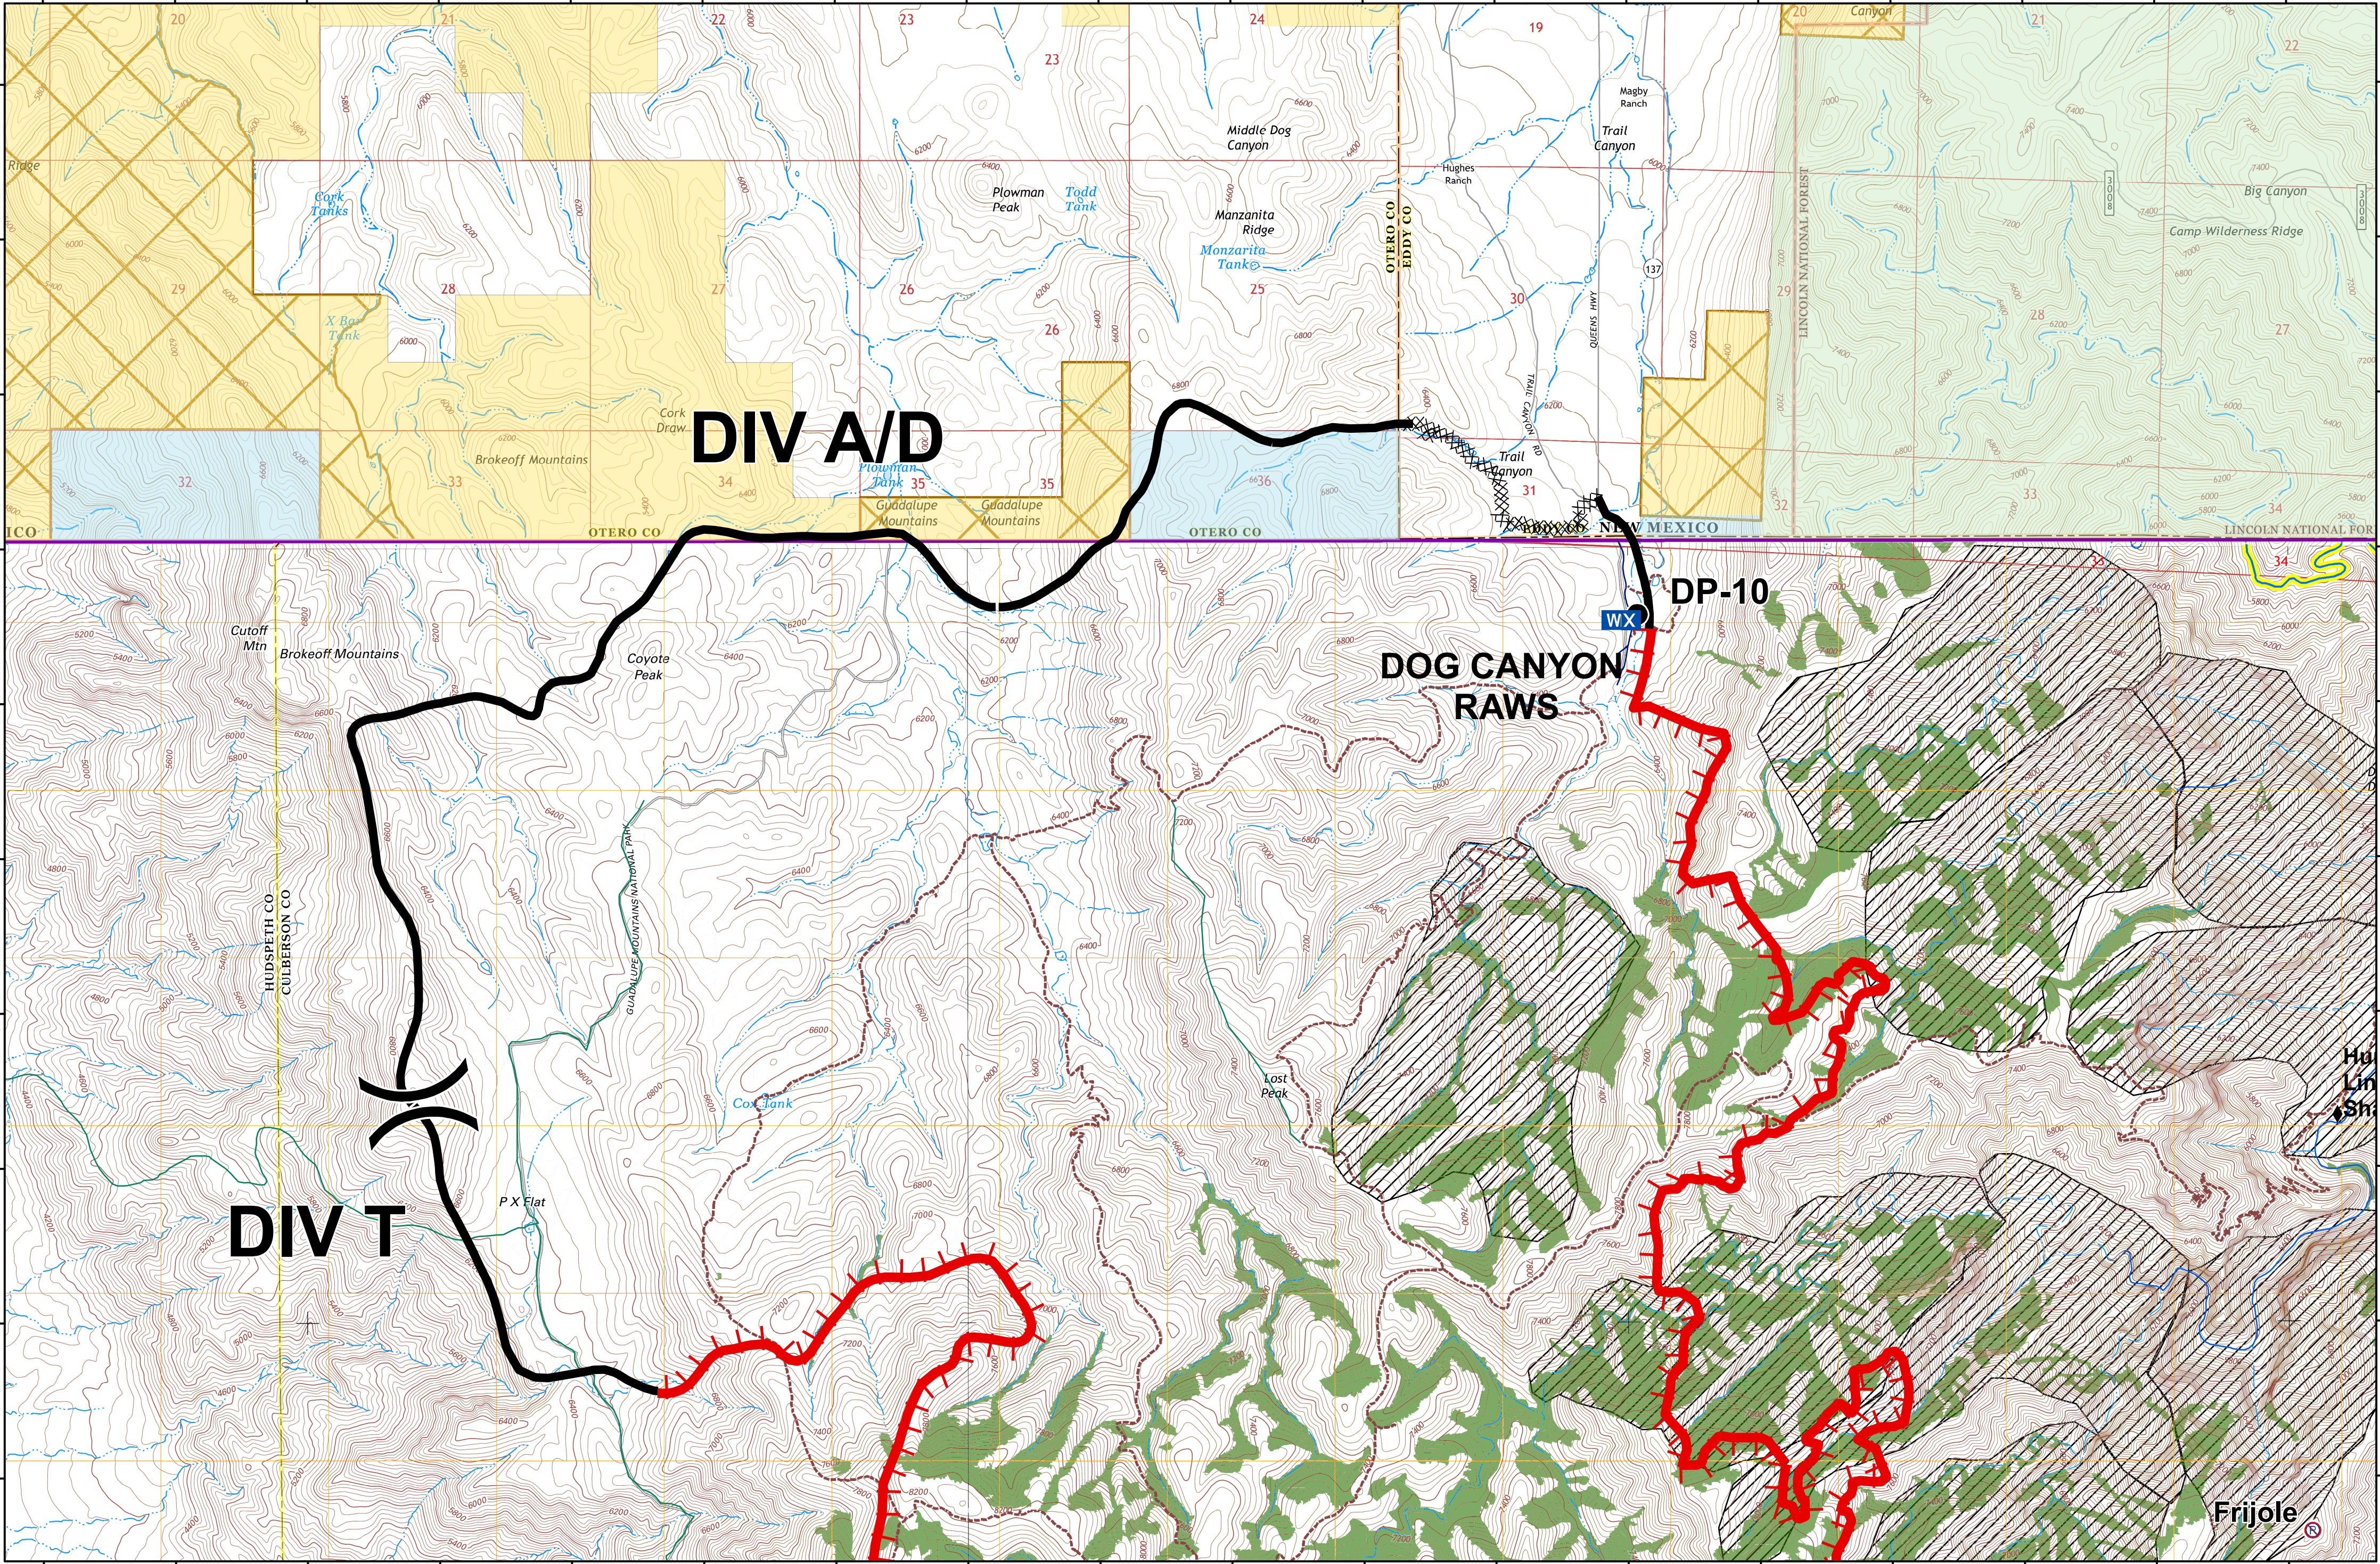

OPS DIVISION A/D

May 27, 2016; 0600 Hrs: 14,351 Acres

COYOTE FIRE TX-GUP-000208

1:24,000

Division

Uncontrolled Fire Edge

Completed Dozer Line

Completed Line

Drop Point

Helispot

Mobile Weather Unit

Repeater

Water Source

Repeater - Non USE

VARS

Structures

Driveable Roads

Non Driveable Roads

Trails Official

Permanent Stream

Permanent Stream - NO retardant

Guadalupe Mtn NP

BLM Land

USFS