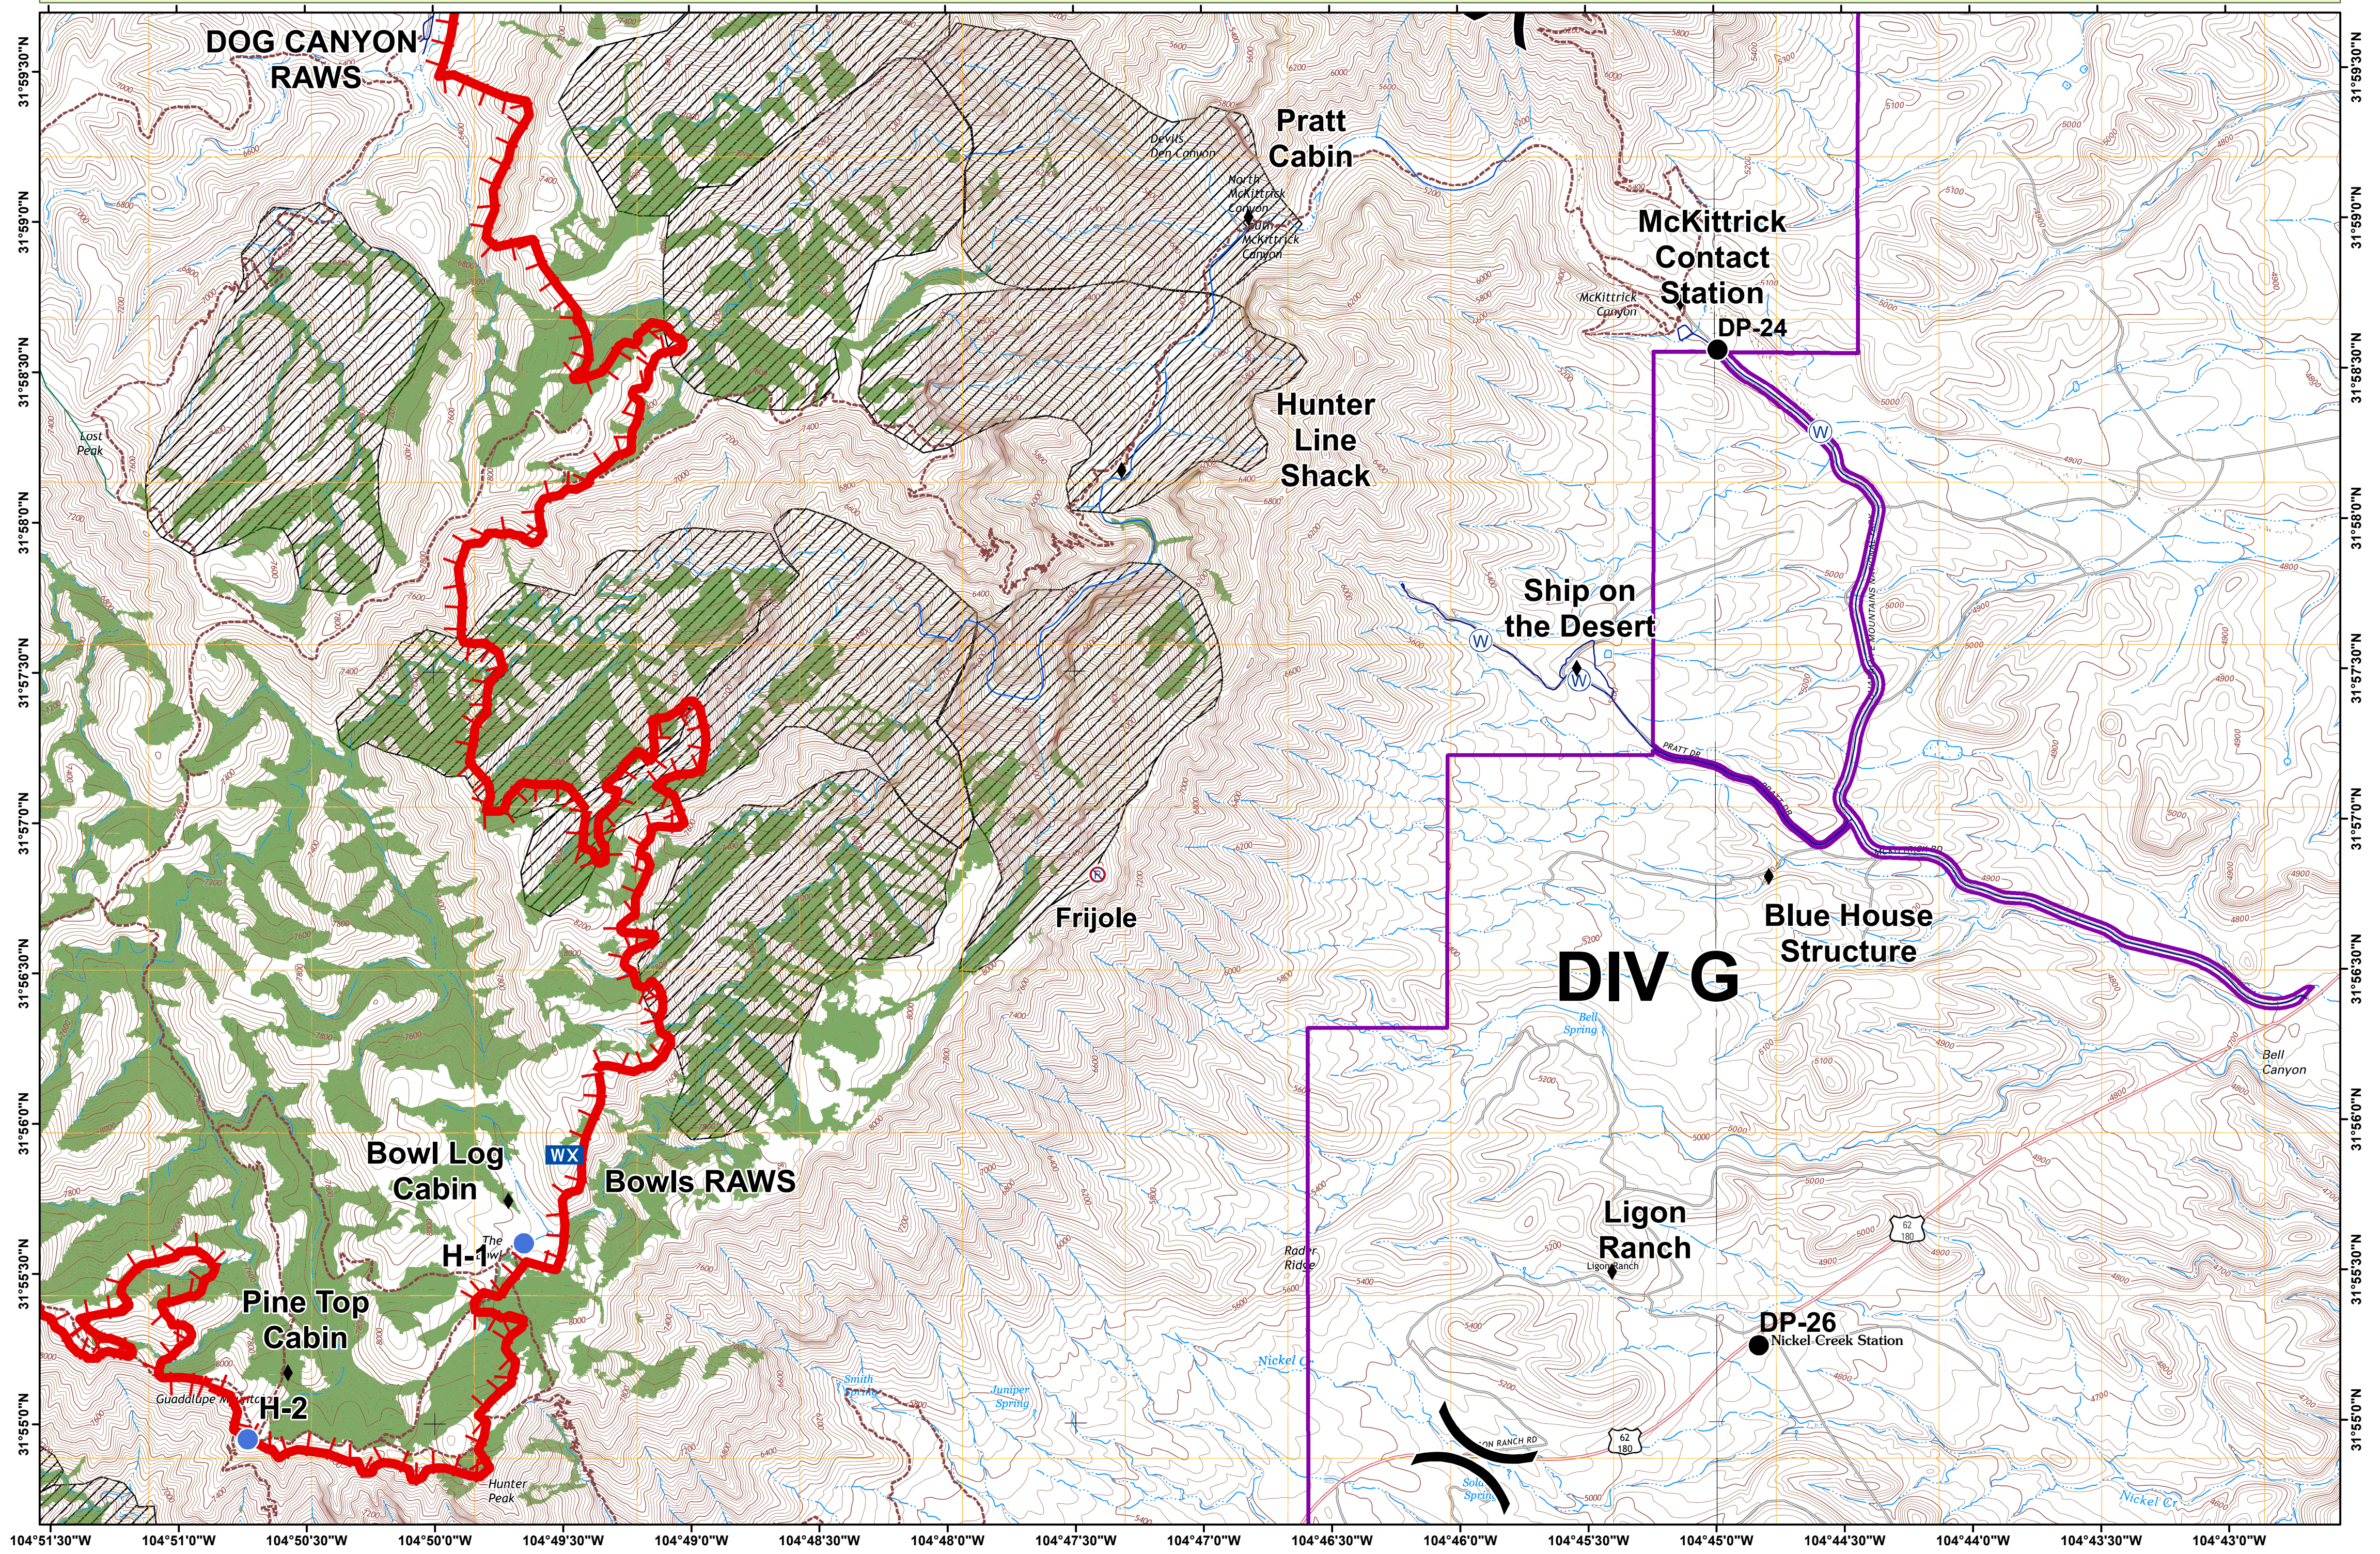

OPS DIVISION G

May 27, 2016; 0600 Hrs: 14,351 Acres

COYOTE FIRE TX-GUP-000208

1:24,000

- () Division
- Uncontrolled Fire Edge
- Completed Dozer Line
- Completed Line
- Drop Point
- Helispot
- Mobile Weather Unit
- Repeater
- Water Source
- Repeater - Non USE
- VARs
- Structures
- Driveable Roads
- Non Driveable Roads
- Trails Official
- Permanent Stream
- Permanent Stream - NO retardant
- Guadalupe Mtn NP
- BLM Land
- USFS
- Private
- State
- Mixed Conifer
- Owl PAC