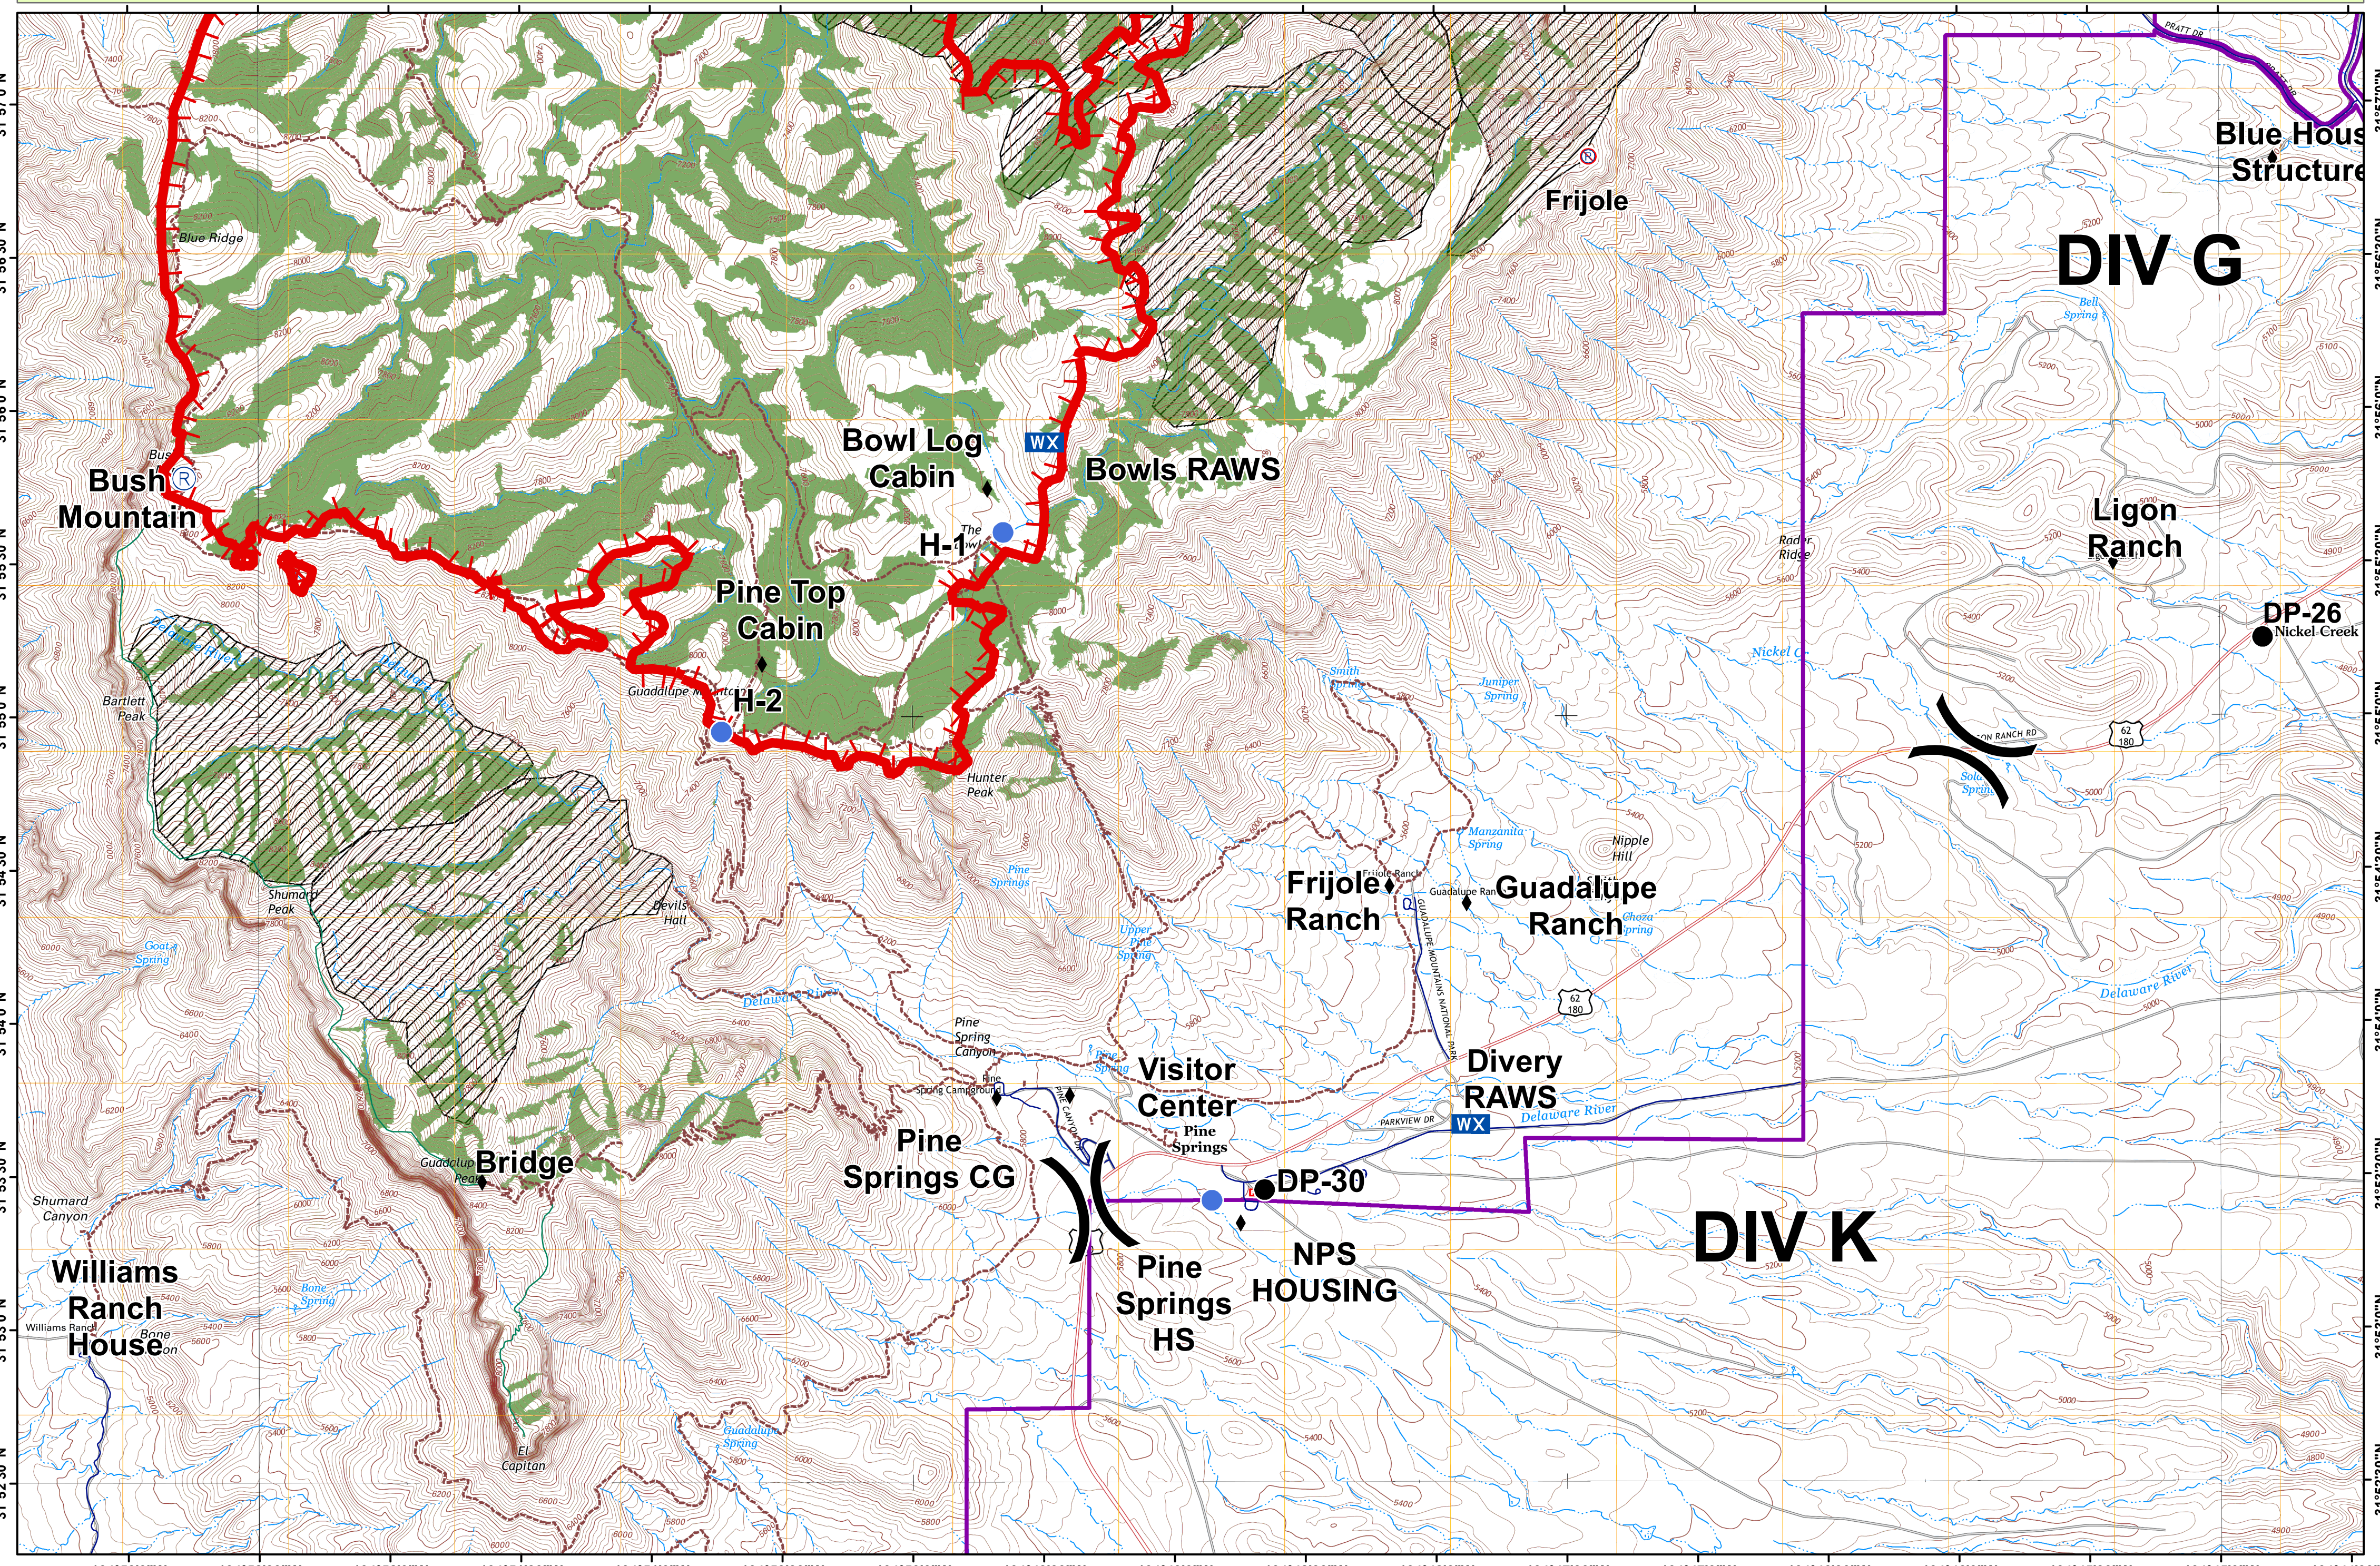

OPS DIVISION K

May 27, 2016; 0600 Hrs: 14,351 Acres

COYOTE FIRE TX-GUP-000208

1:24,000

- () Division
- Uncontrolled Fire Edge
- Completed Dozer Line
- Completed Line
- Drop Point
- Helispot
- Mobile Weather Unit
- Repeater
- Water Source
- Repeater - Non USE
- VARs
- Structures
- Driveable Roads
- Non Driveable Roads
- Trails Official
- Permanent Stream
- Permanent Stream - NO retardant
- Guadalupe Mtn NP
- BLM Land
- USFS
- Private
- State
- Mixed Conifer
- Owl PAC