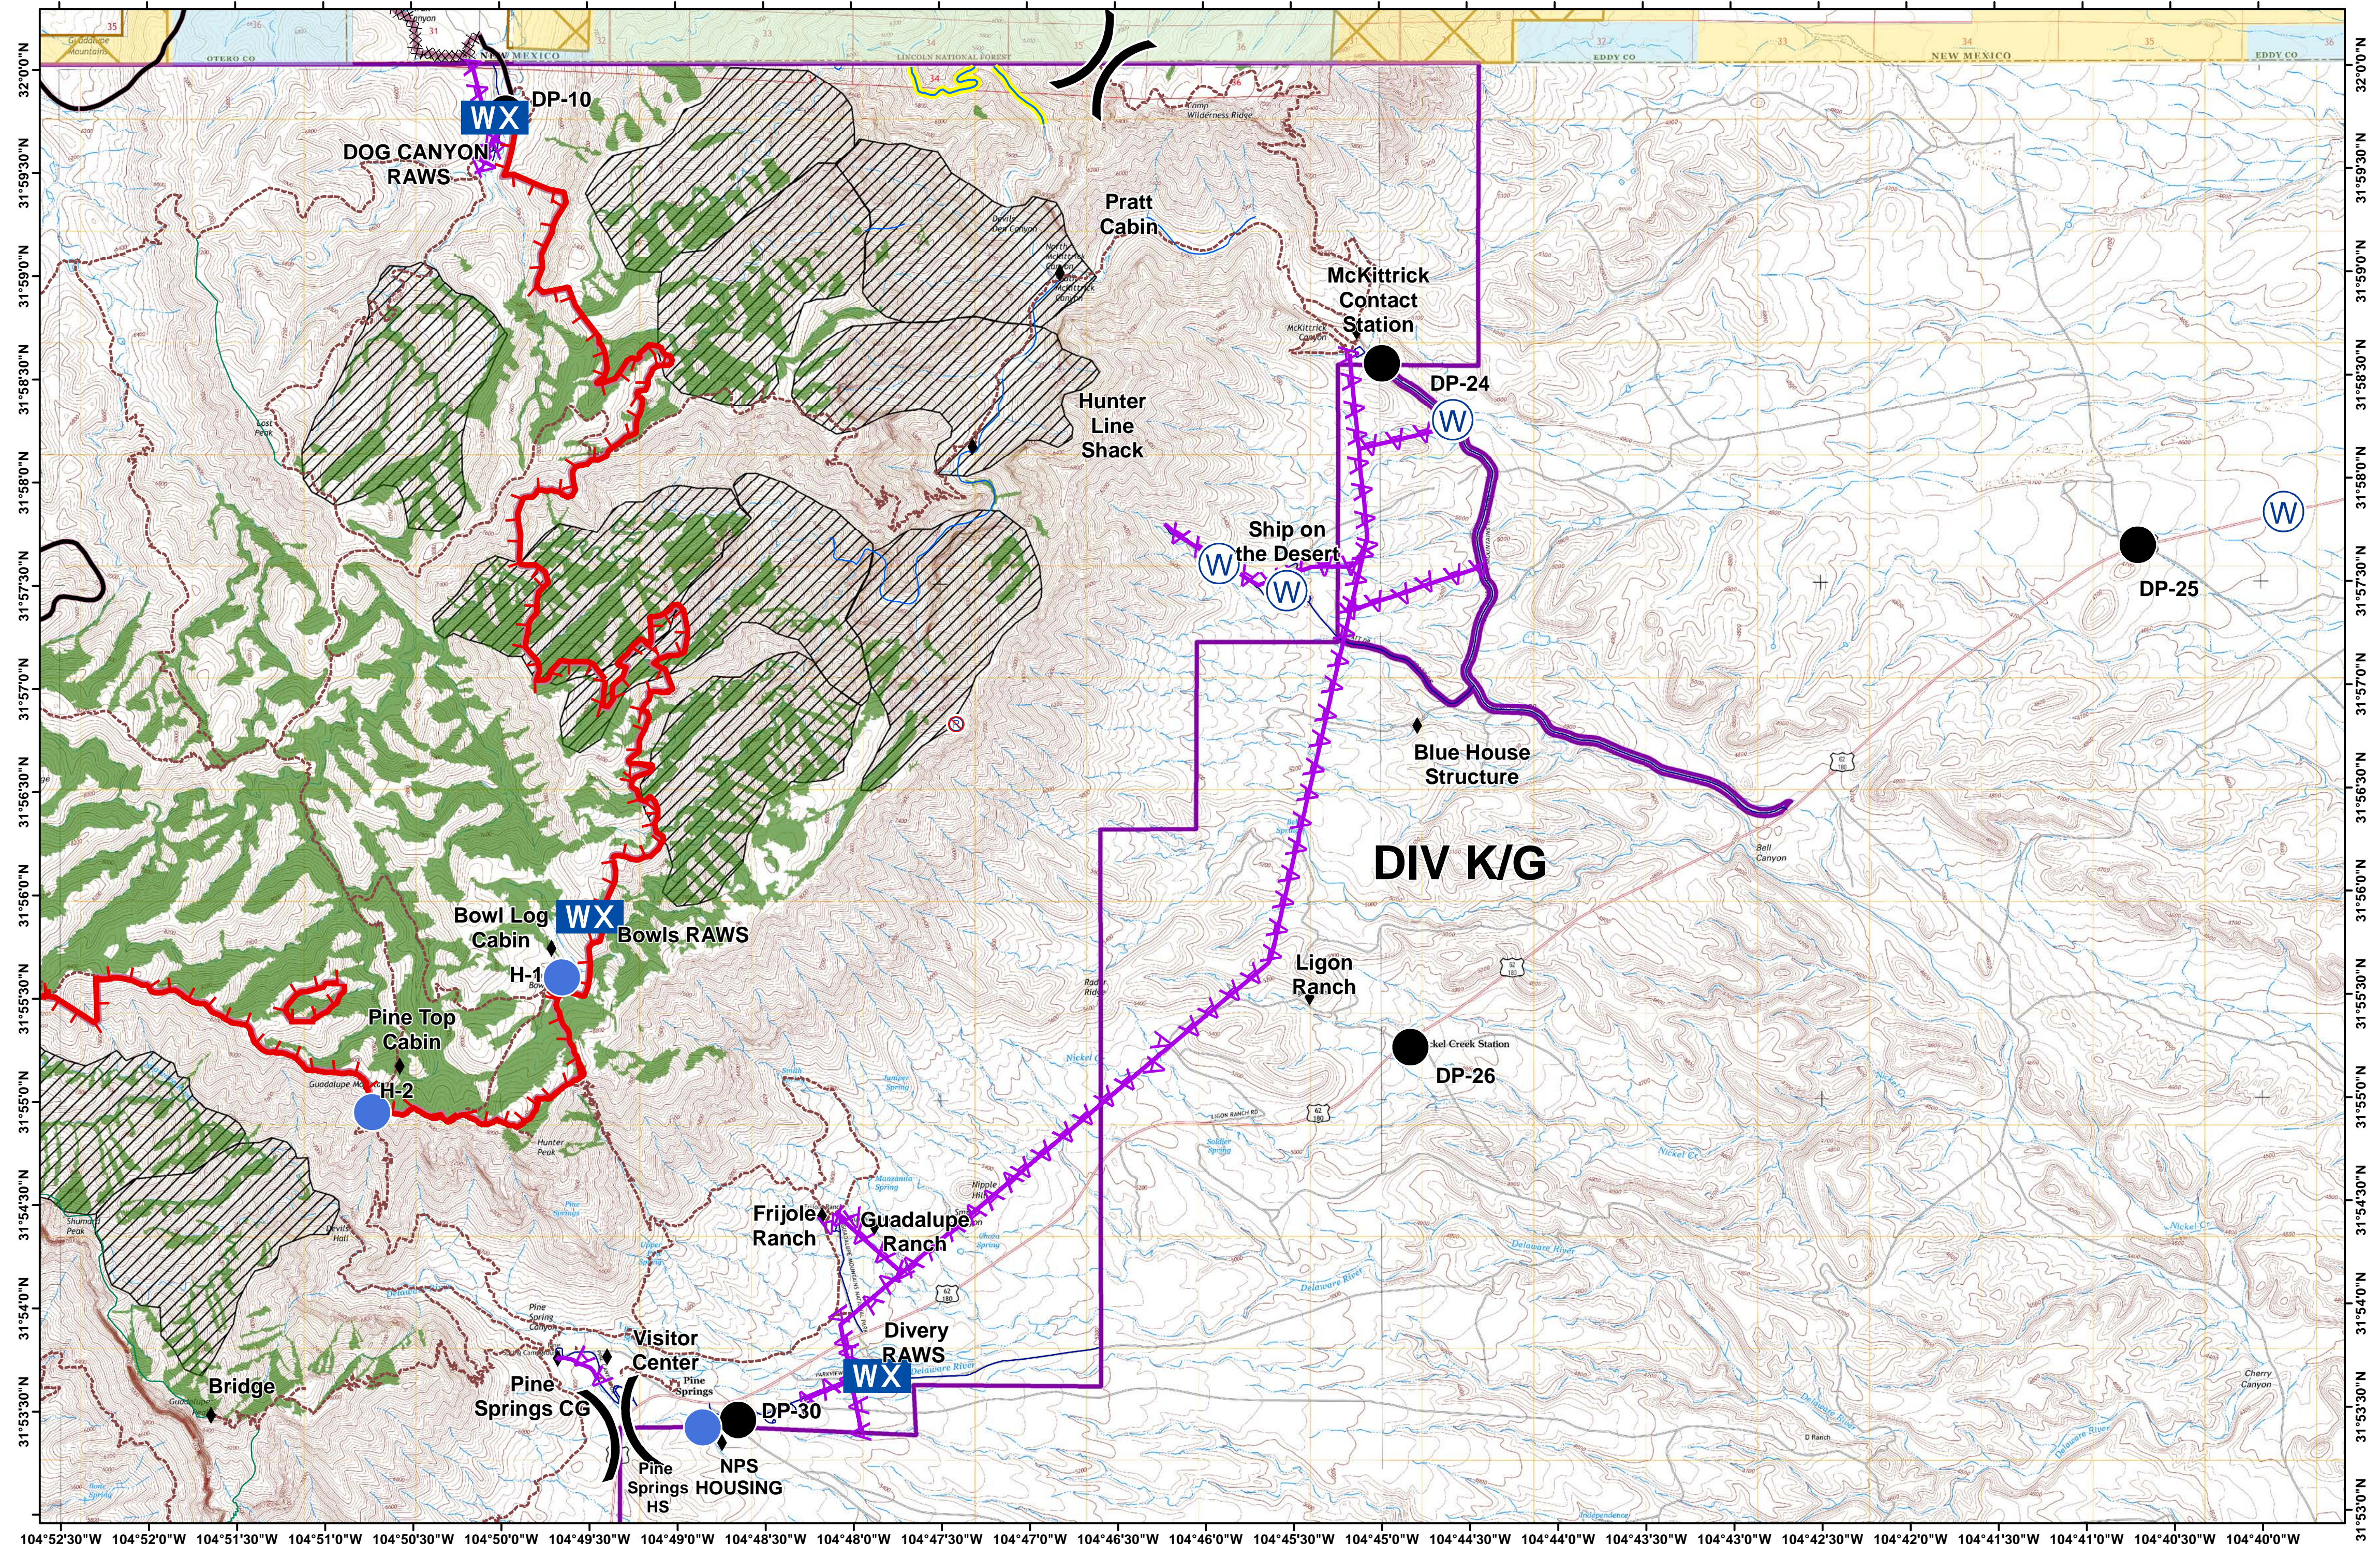

OPS DIVISION K/G

May 29, 2016; 0600 Hrs: 14,430 Acres

COYOTE FIRE TX-GUP-000208

1:35,000