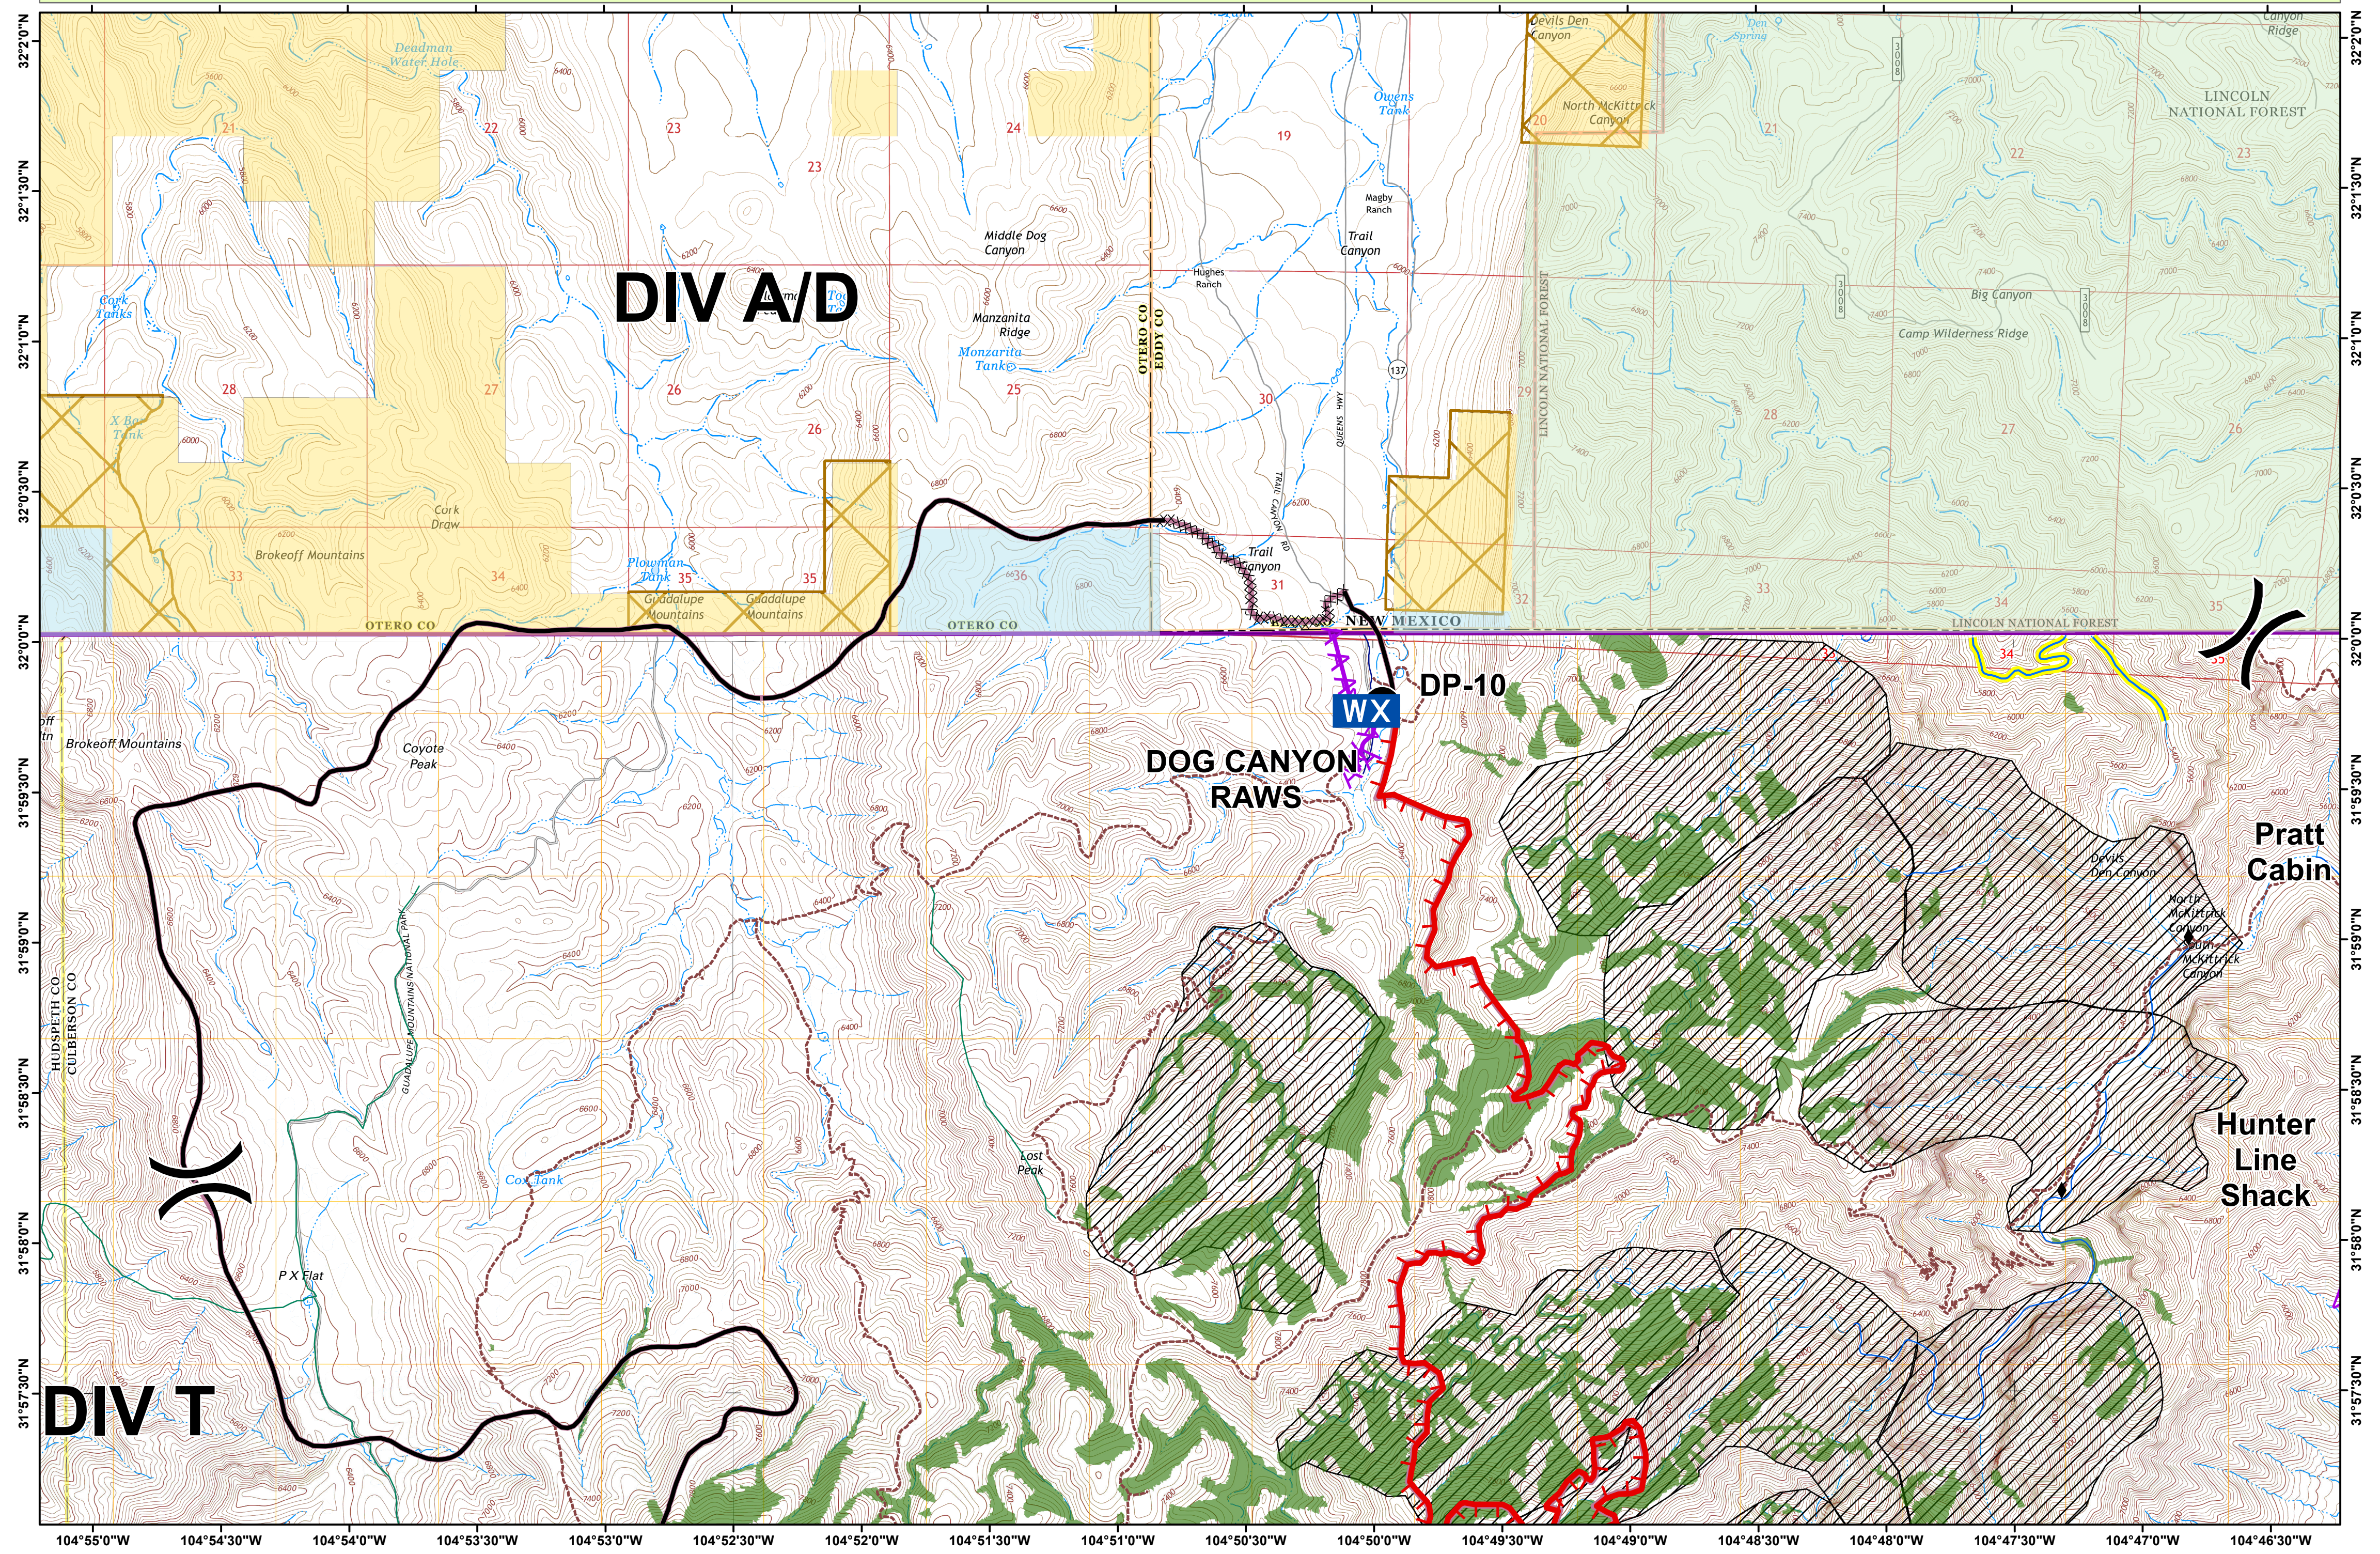

OPS DIVISION A/D

May 30, 2016; 0600 Hrs: 14,442 Acres

COYOTE FIRE TX-GUP-000208

1:24,000

- Division
- Uncontrolled Fire Edge
- Completed Dozer Line
- Completed Line
- Drop Point
- Helispot
- WX Mobile Weather Unit
- Ⓜ Repeater
- Ⓜ Water Source
- Ⓜ Repeater - Non USE
- ◆ VARS
- Driveable Roads
- - - Non Driveable Roads
- - - Trails Official
- Permanent Stream
- Permanent Stream - NO retardant
- Powerlines
- Guadalupe Mtn NP
- BLM Land
- USFS
- Private
- State
- Mixed Conifer
- Owl PAC

Team 5 GIS
May 28, 2016
2248 Hours