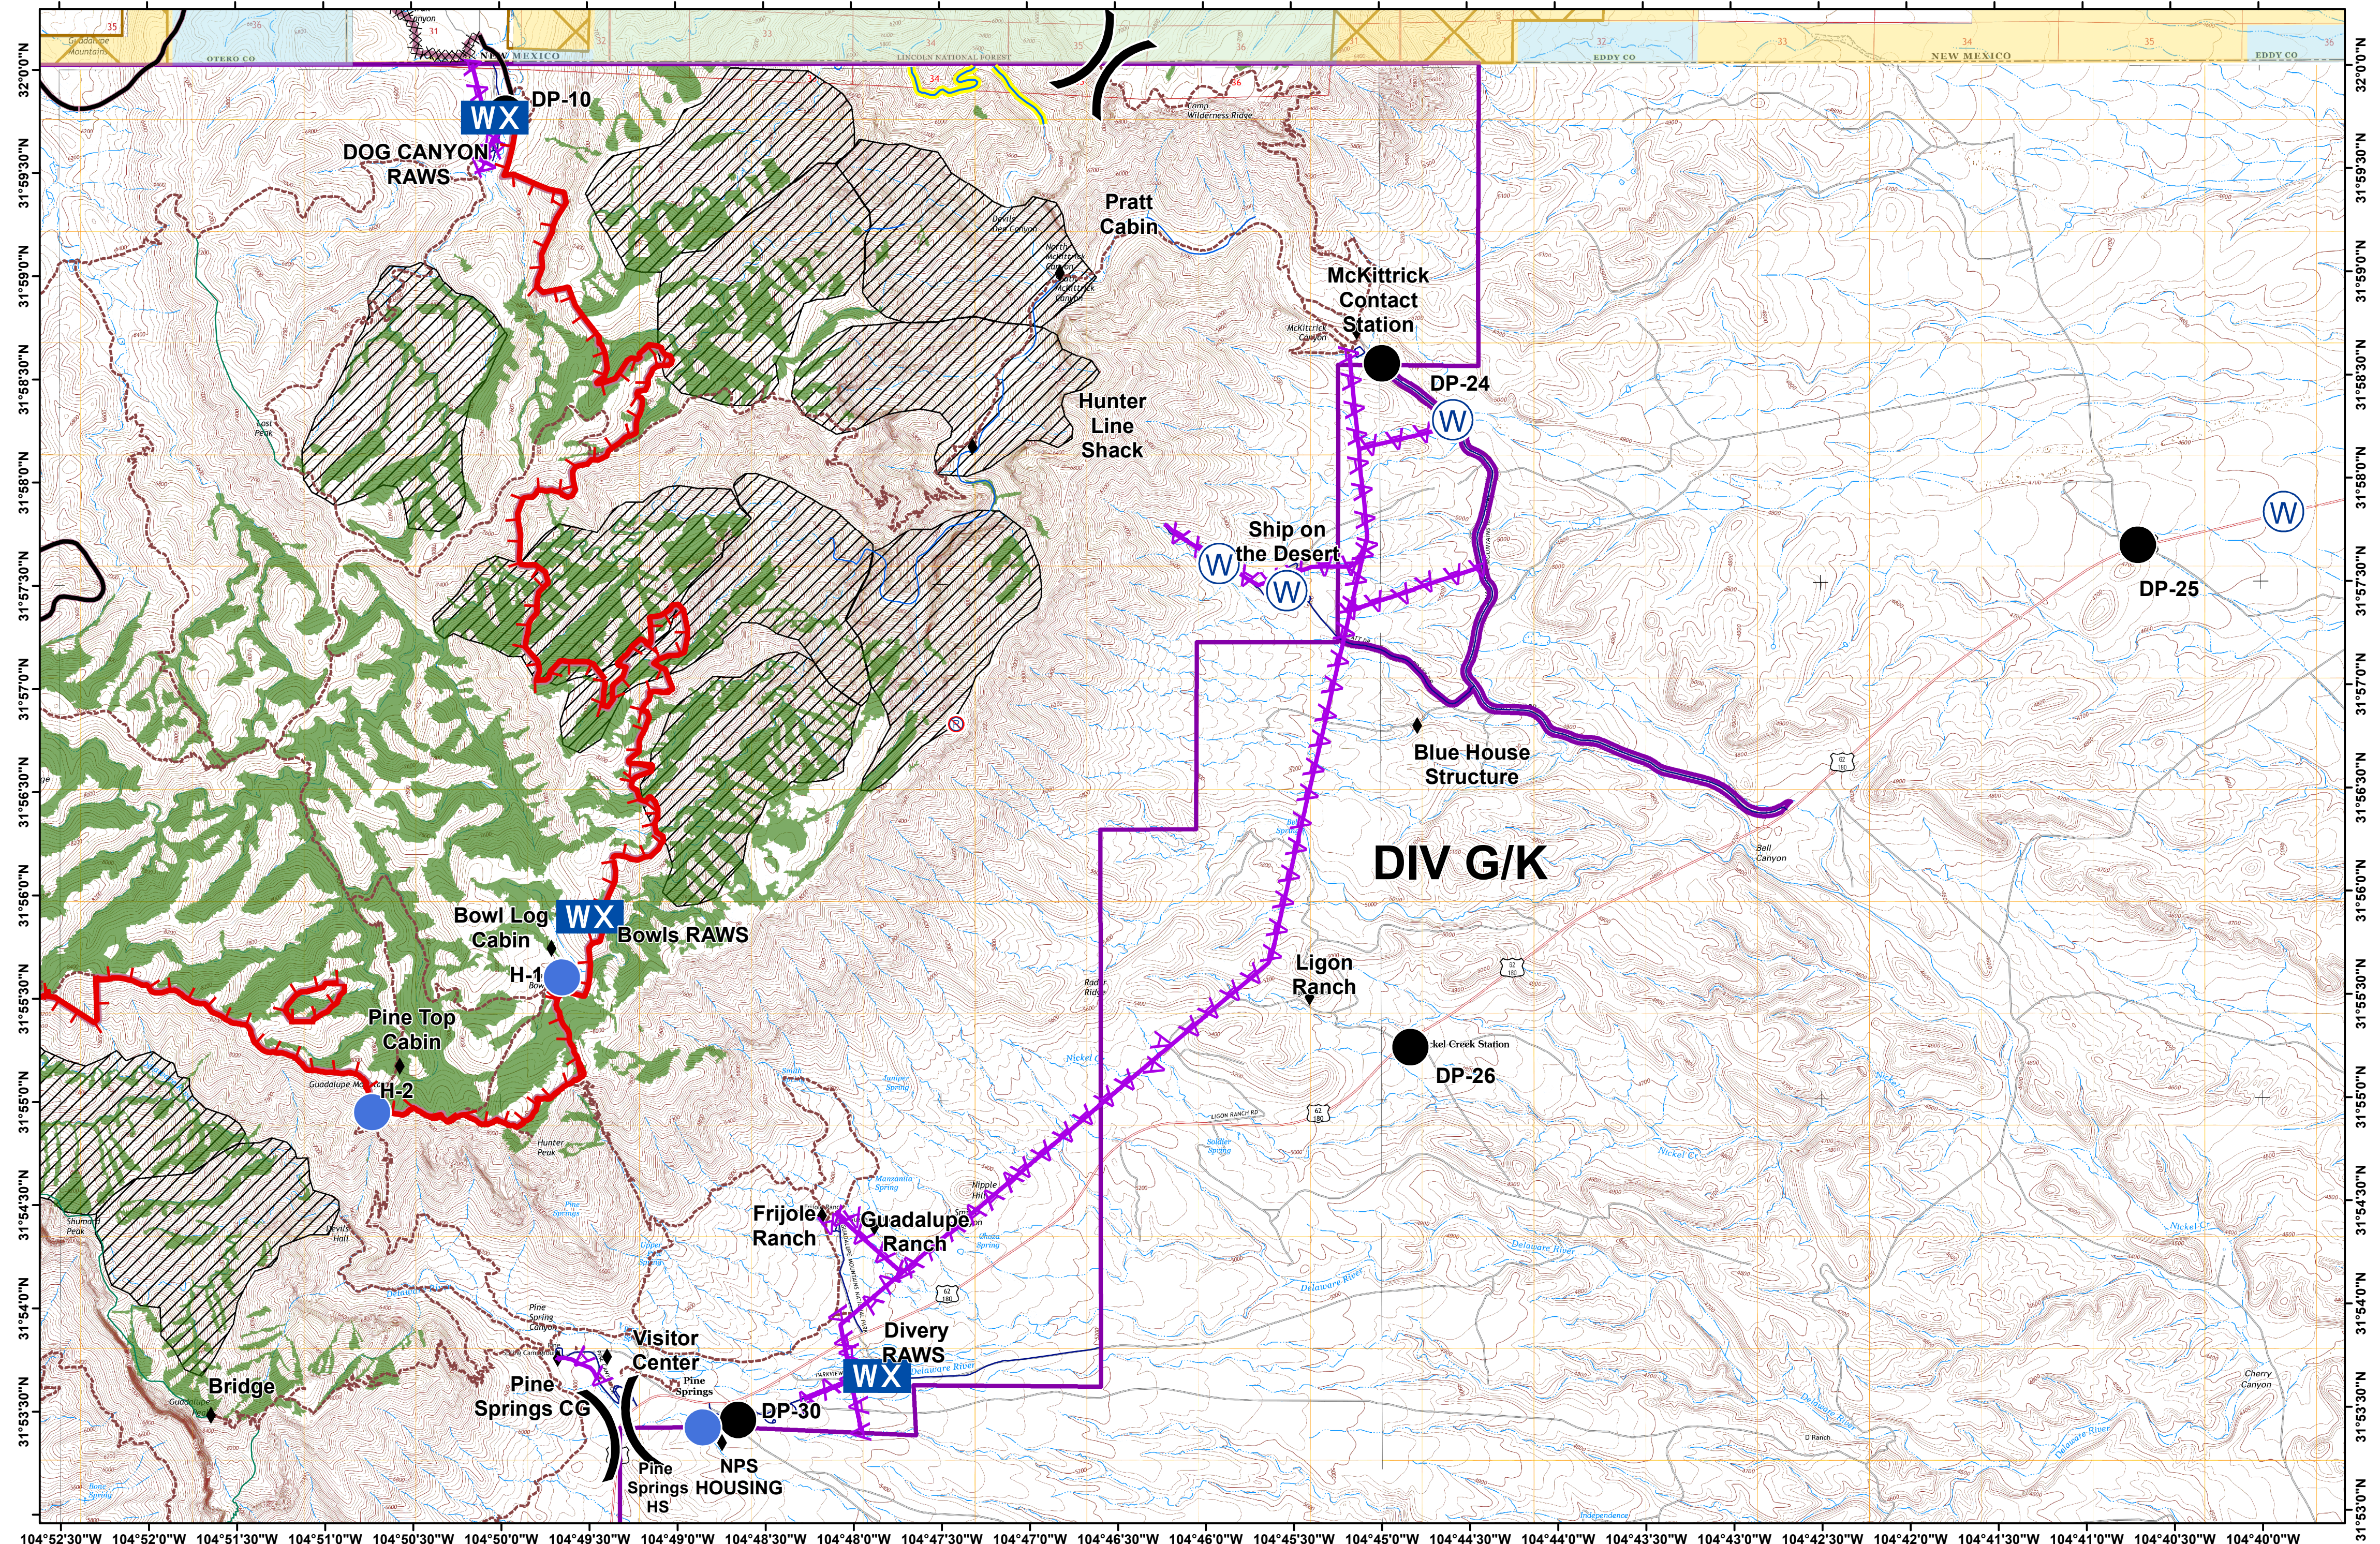

OPS DIVISION G/K

May 30, 2016; 0600 Hrs: 14,442 Acres

COYOTE FIRE TX-GUP-000208

SOUTHWEST AREA INCIDENT MANAGEMENT TEAM 5

Scale: 1:35,000
0 0.35 0.7 1.4 Miles

Division

- Uncontrolled Fire Edge
- Completed Dozer Line
- Completed Line
- Drop Point
- Helispot
- Mobile Weather Unit
- Repeater
- Water Source
- Repeater - Non USE
- Vars
- Driveable Roads
- Non Driveable Roads
- Trails Official
- Permanent Stream
- Permanent Stream - NO retardant
- Powerlines
- Guadalupe Mtn NP
- BLM Land
- USFS
- Private
- State
- Mixed Conifer
- Owl PAC

Team 5 GIS
May 29, 2016
2248 Hours