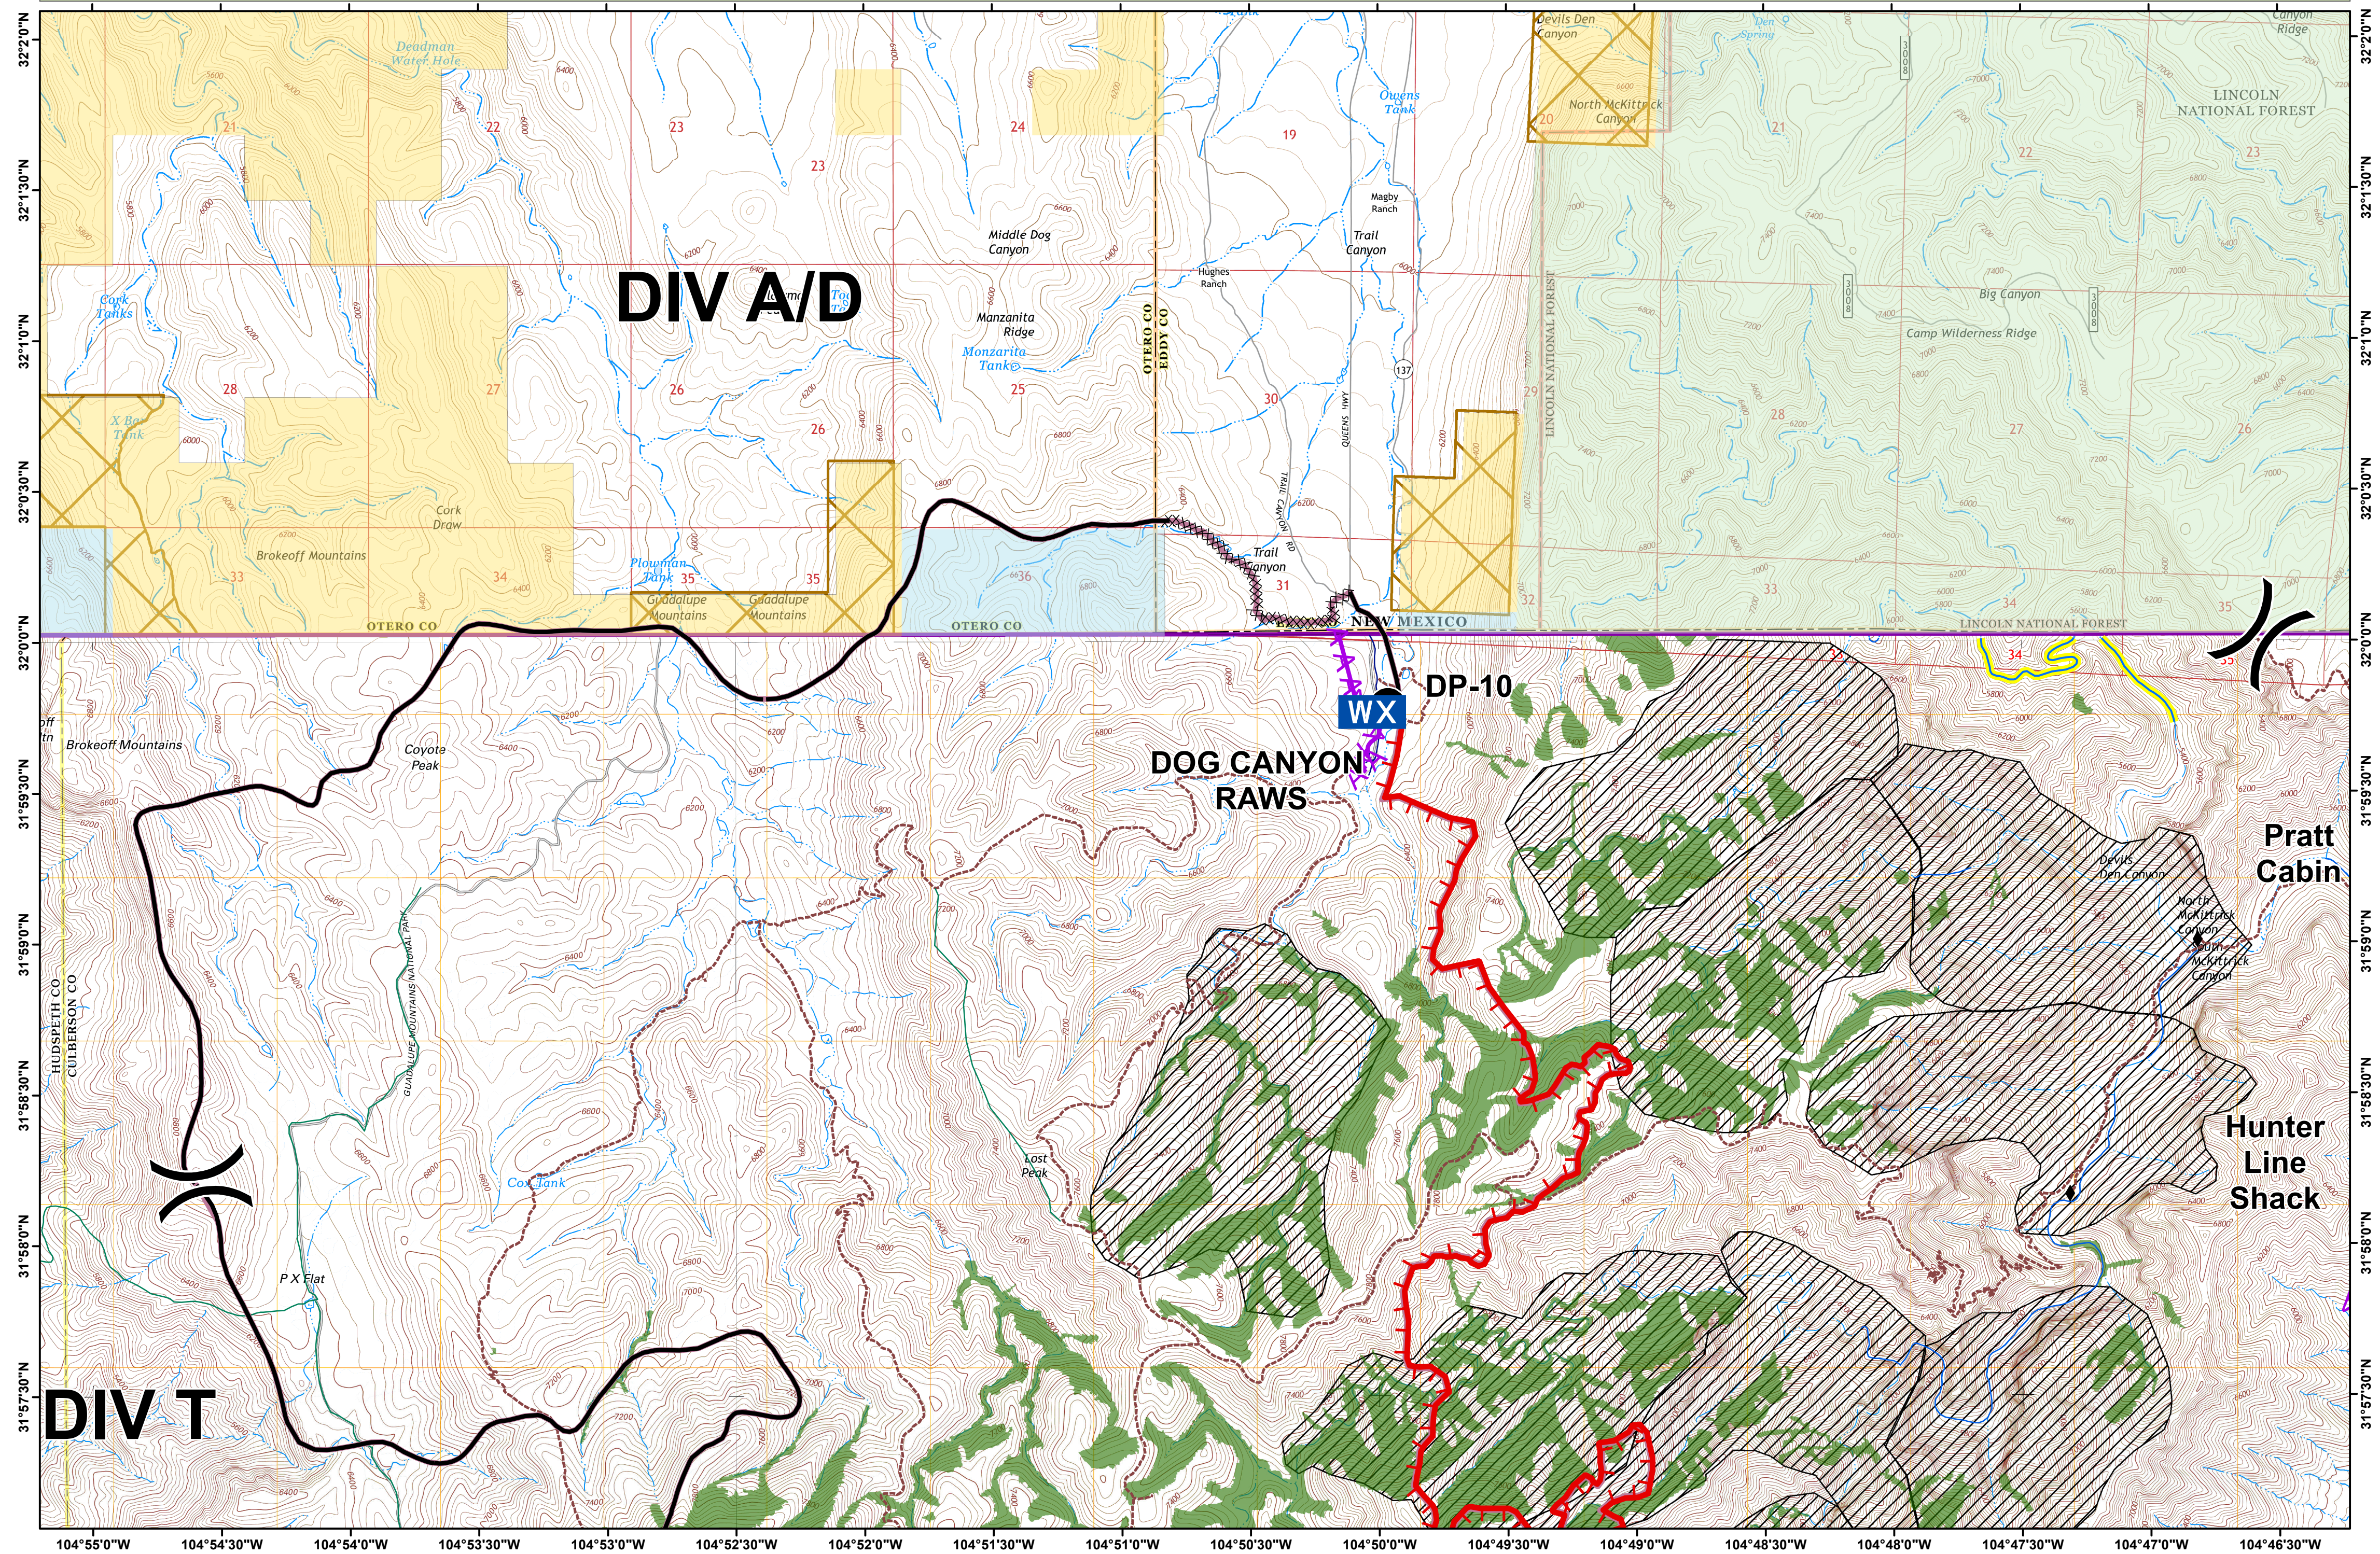

# OPS DIVISION A/D

May 30 - June 6, 2016: 14,442 Acres

# COYOTE FIRE TX-GUP-000208

1:24,000

- Division
- Uncontrolled Fire Edge
- Completed Dozer Line
- Completed Line
- Drop Point
- Helispot
- Mobile Weather Unit
- ⊕ Repeater
- ⊕ Water Source
- ⊕ Repeater - Non USE
- ◆ VARS
- Driveable Roads
- Non Driveable Roads
- Trails Official
- Permanent Stream
- Permanent Stream - NO retardant
- Powerlines
- Guadalupe Mtn NP
- BLM Land
- USFS
- Private
- State
- Mixed Conifer
- Owl PAC

Team 5 GIS  
May 29, 2016  
2248 Hours